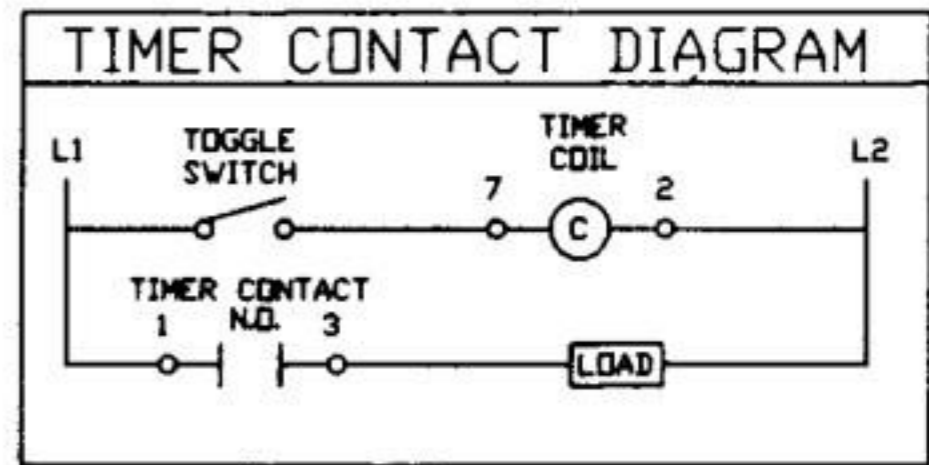

VARIABLE SPEED CONTROLLER
115VAC IN; 90VDC OUT

115V 60Hz
LINE

TIMER
CONNECTIONS 2,7 - COIL
CONNECTIONS (3, 1) N.O. CONTACTS