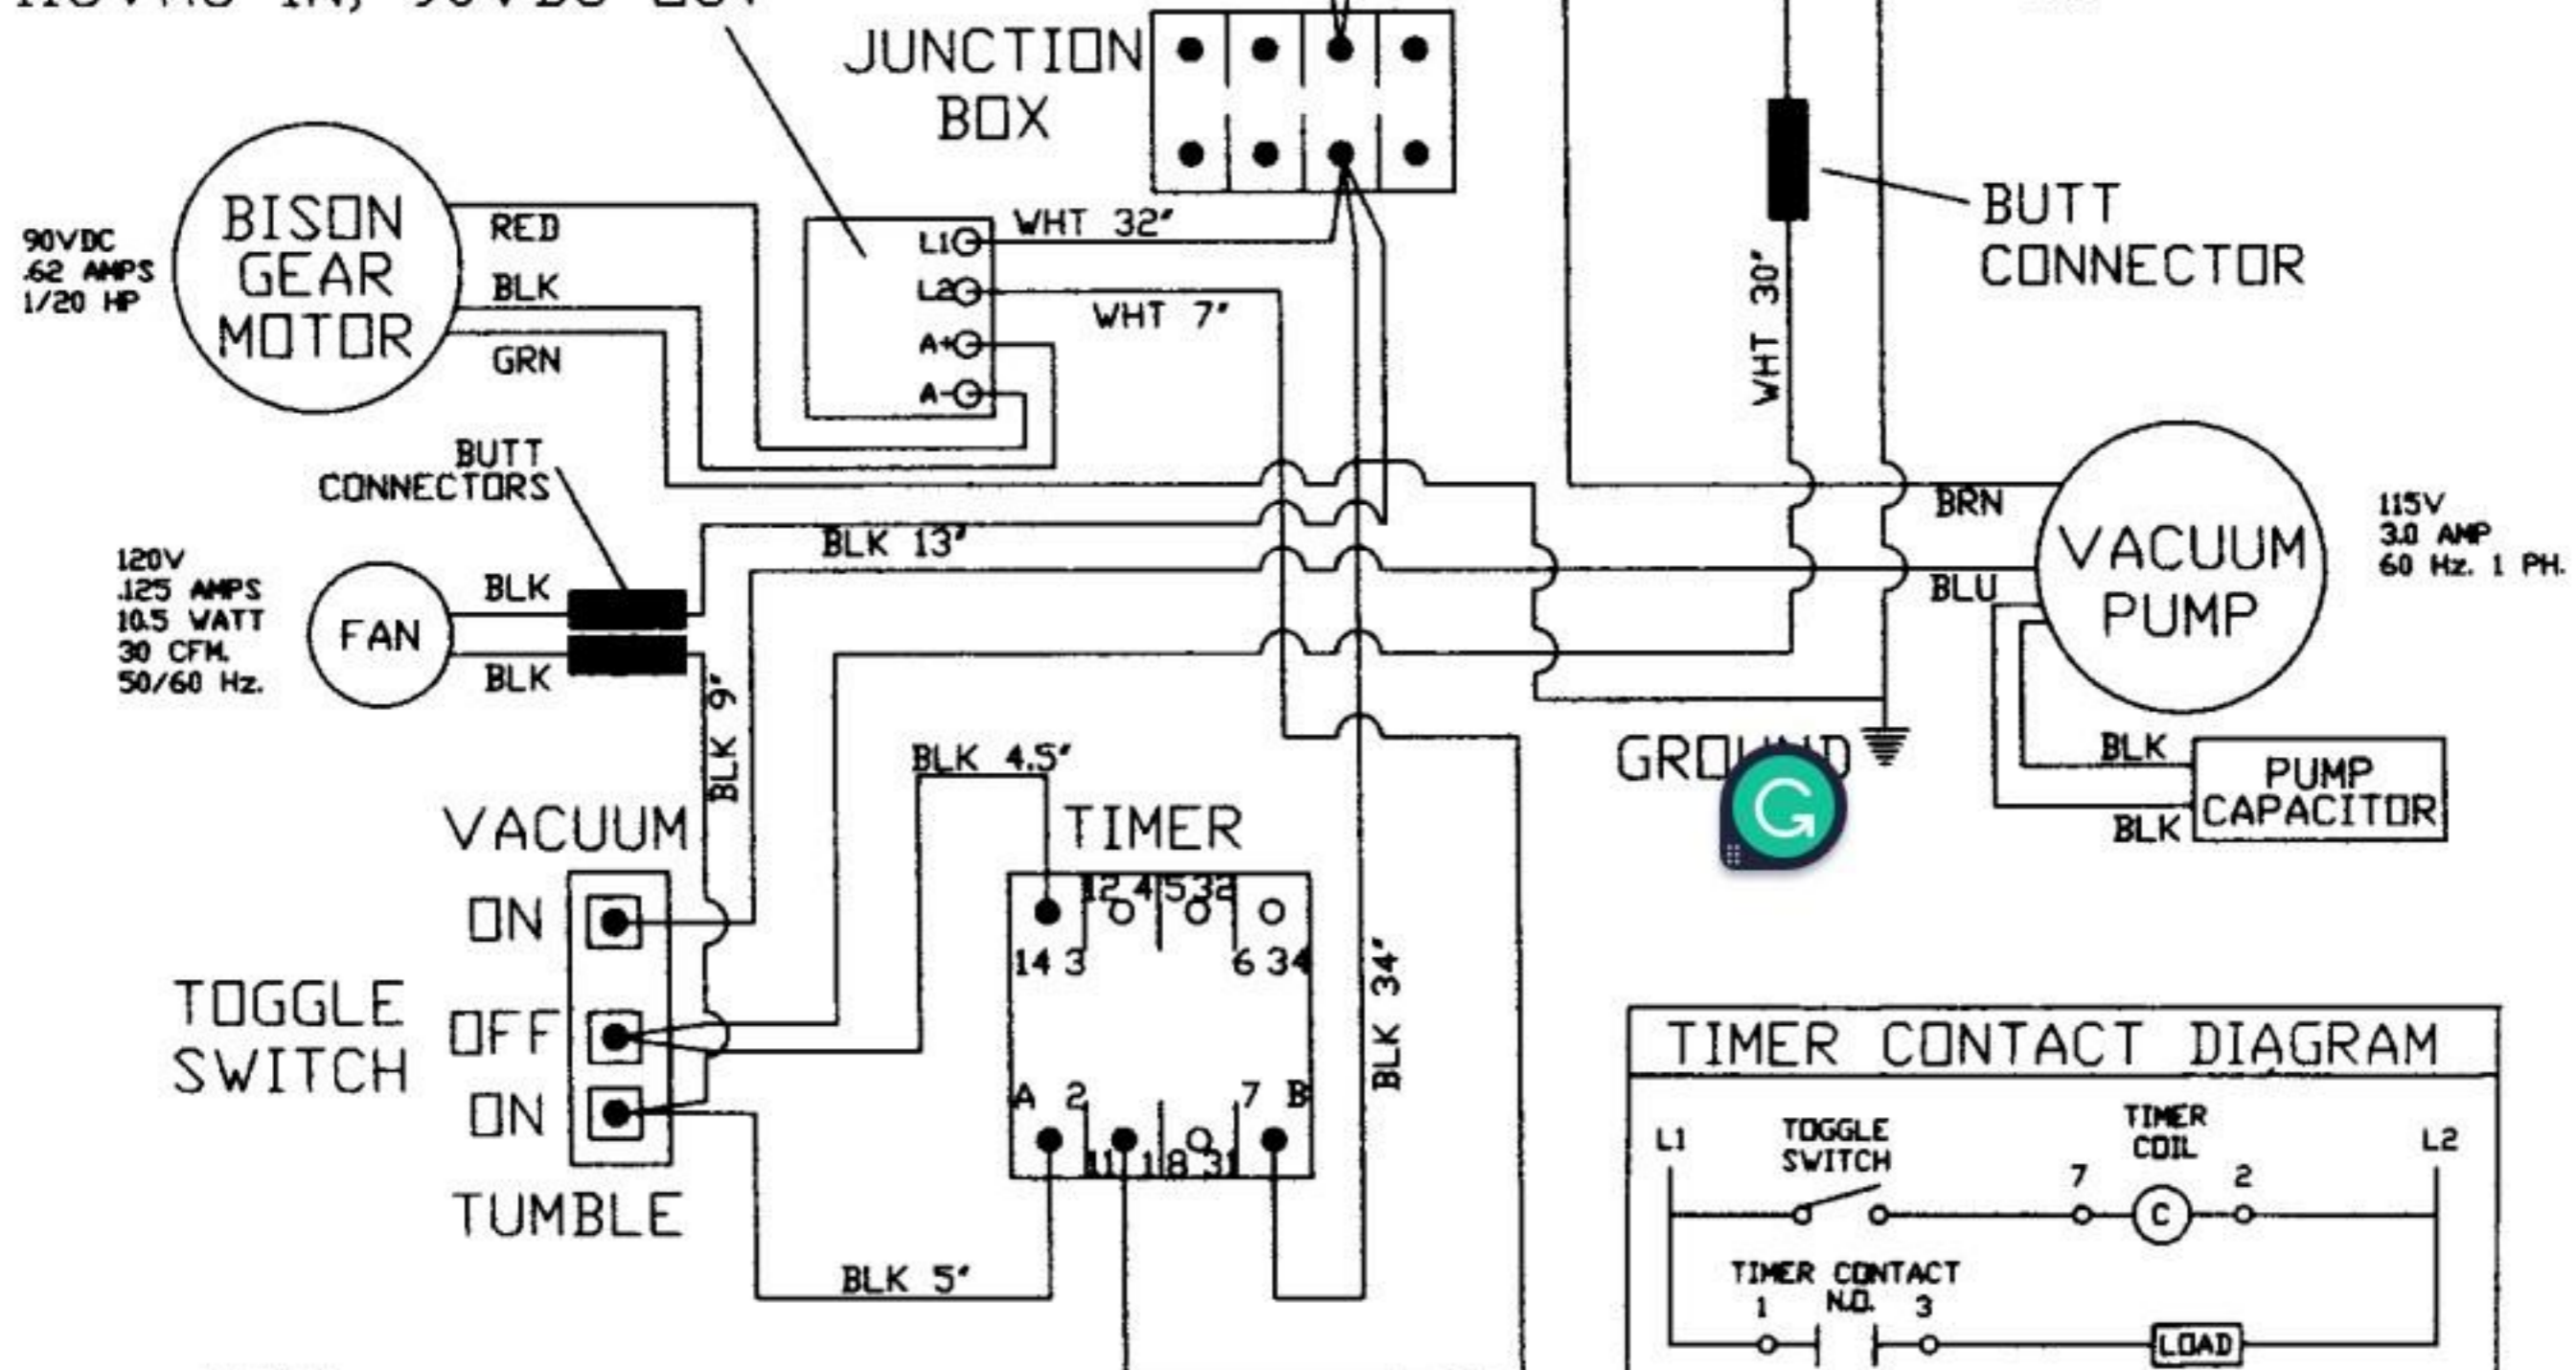

VARIABLE SPEED CONTROLLER
115VAC IN; 90VDC OUT

115V 60Hz
LINE

TIMER
CONNECTIONS 2,7 - COIL
CONNECTIONS (3, 1) N.O. CONTACTS