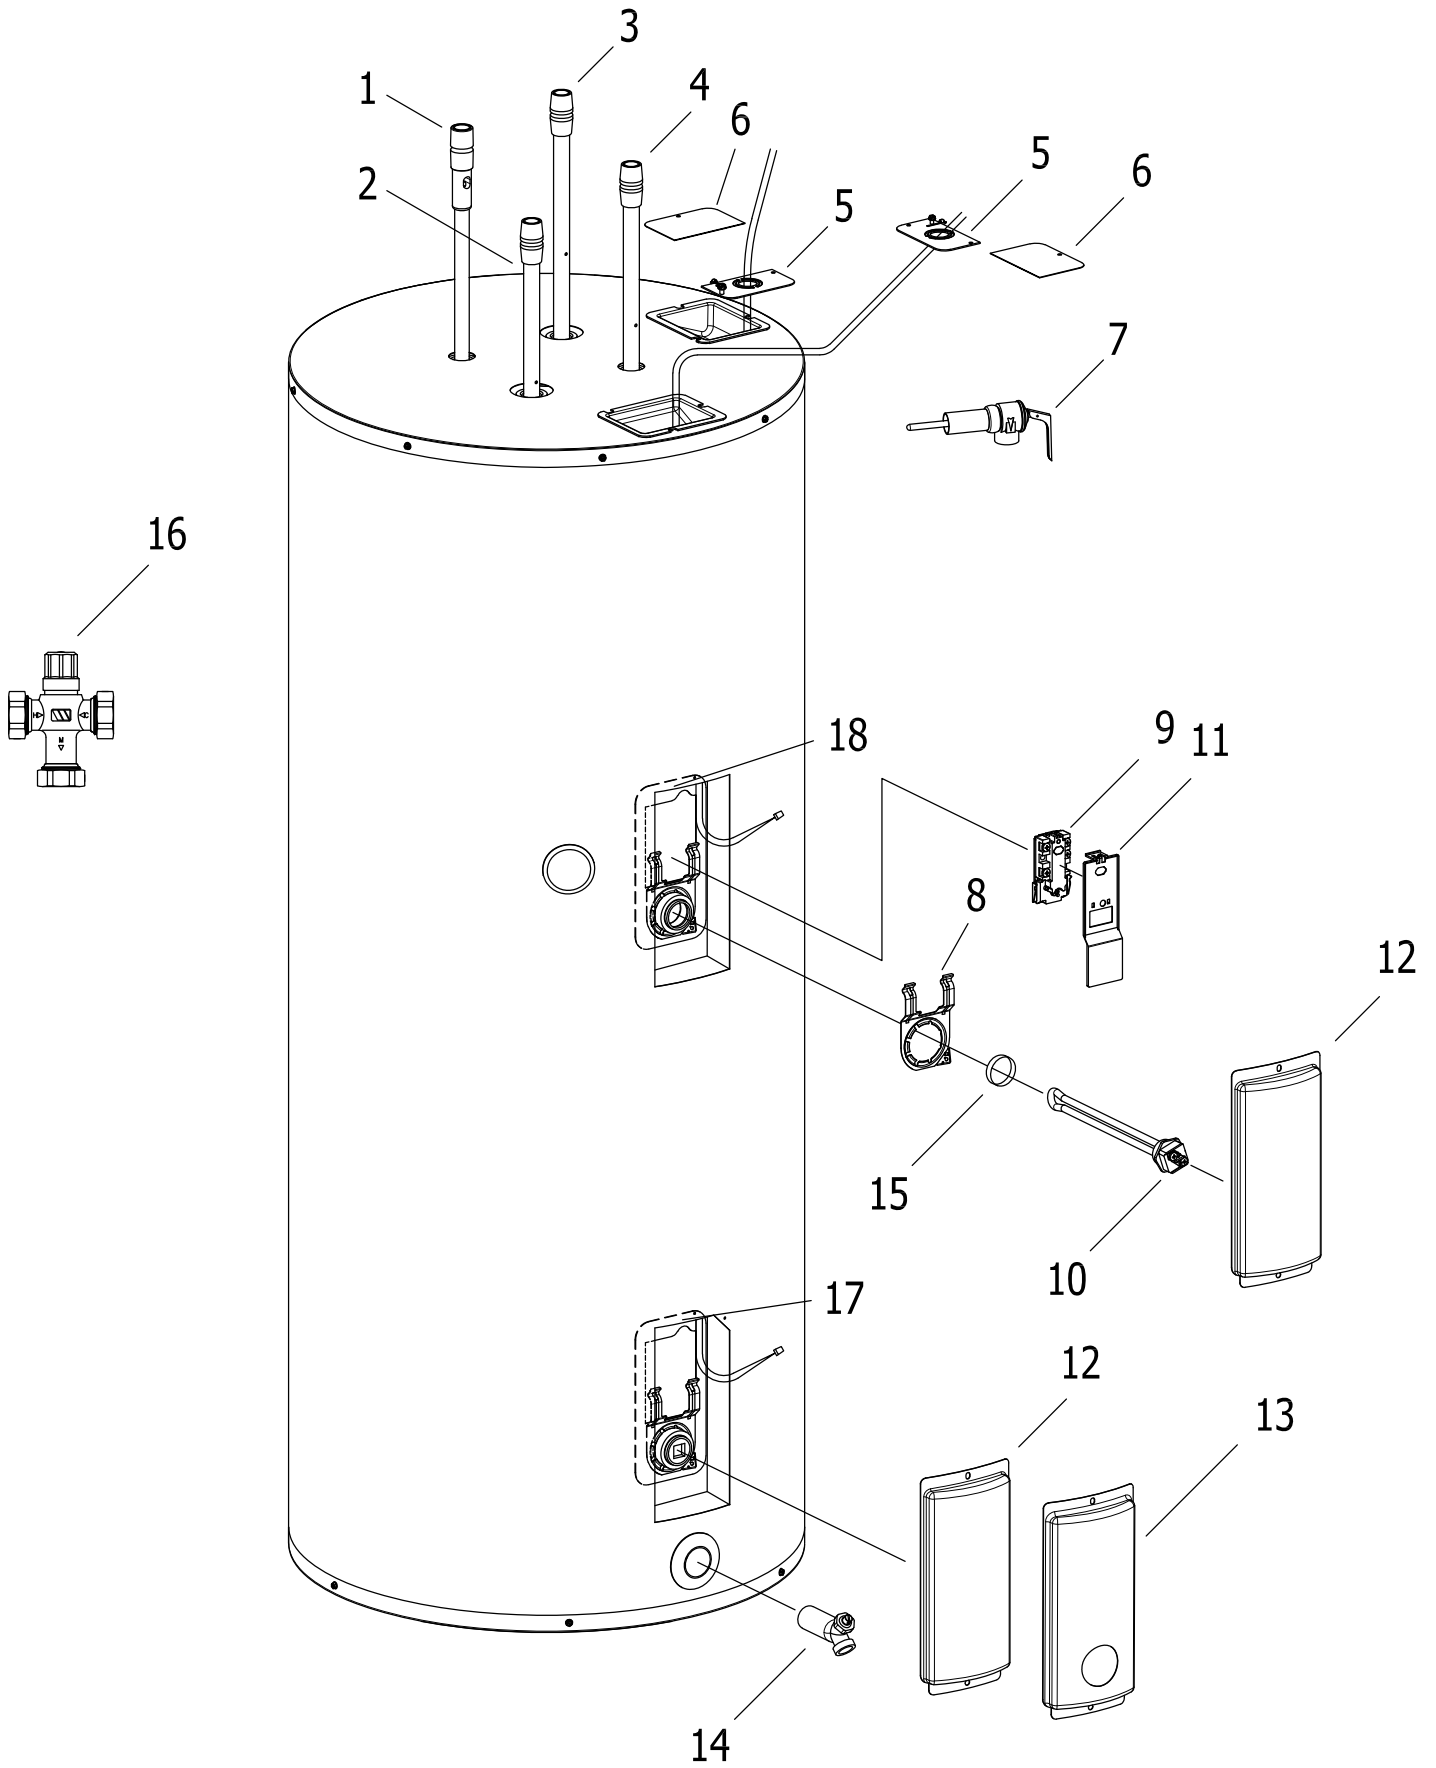

Dimensions and specifications
subject to change without notice.

As required by the state of California Proposition 65.

Item	Description	Model MS65R*SS	Model MS80R*SS	Model MS120R*SS
1	Hot Outlet Anode Magnesium #	415-55482-00	415-55482-00	415-55482-00
2	Dip Tube Pump Suction Polypropylene	229-51534-06	229-51534-06	415-51534-18
	Dip Tube Pump Suction Polysulfone	229-51534-06	229-51534-06	415-51230-22
3	Dip Tube Collector Return Polypropylene	415-51534-05	415-51534-05	229-51534-17
	Dip Tube Collector Return Polysulfone	415-51534-05	415-51534-05	229-51534-17
4	Dip Tube Cold Water Inlet Polypropylene	415-51230-23	415-51230-23	415-51230-22
	Dip Tube Cold Water Inlet Polysulfone	415-51230-23	415-51230-23	415-51230-22
5	Cover Conduit/Ground w/ Ground Screw	239-55386-00	239-55386-00	239-55386-00
6	Cover Junction Box	243-39452-00	243-39452-00	243-39452-00
7	T&P Valve	415-40594-02	415-40594-02	415-40594-02
8	Solar/Thermostat Mounting Bracket	415-50689-00 ¹	415-50689-00 ¹	415-50689-00 ¹
9	Thermostat with High Limit	219-50691-00	219-50691-00	219-50691-00
10	Heating Element 240V/4500W μ	415-48642-00	415-48642-00	415-48642-00
11	Thermostat Protector	223-40399-00	223-40399-00	223-40399-00
12	Access Cover	243-36618-02	243-36618-02	243-36618-02
13	Access Cover w/Collector Supply Opening	- - -	243-41246-00	243-41246-00
14	Brass Drain Valve	415-42351-02	415-42351-02	415-42351-02
15	Element Gasket	223-34019-00	223-34019-00	223-34019-00
16	ASSE Approved Mixing Valve	239-51778-00	239-51778-00	239-51778-00
17	Solar Bracket	243-51282-01 ²	243-51282-01 ²	243-51282-01 ²
18	Solar/Thermostat Mounting Bracket	243-51282-02 ²	243-51282-02 ²	243-51282-02 ²