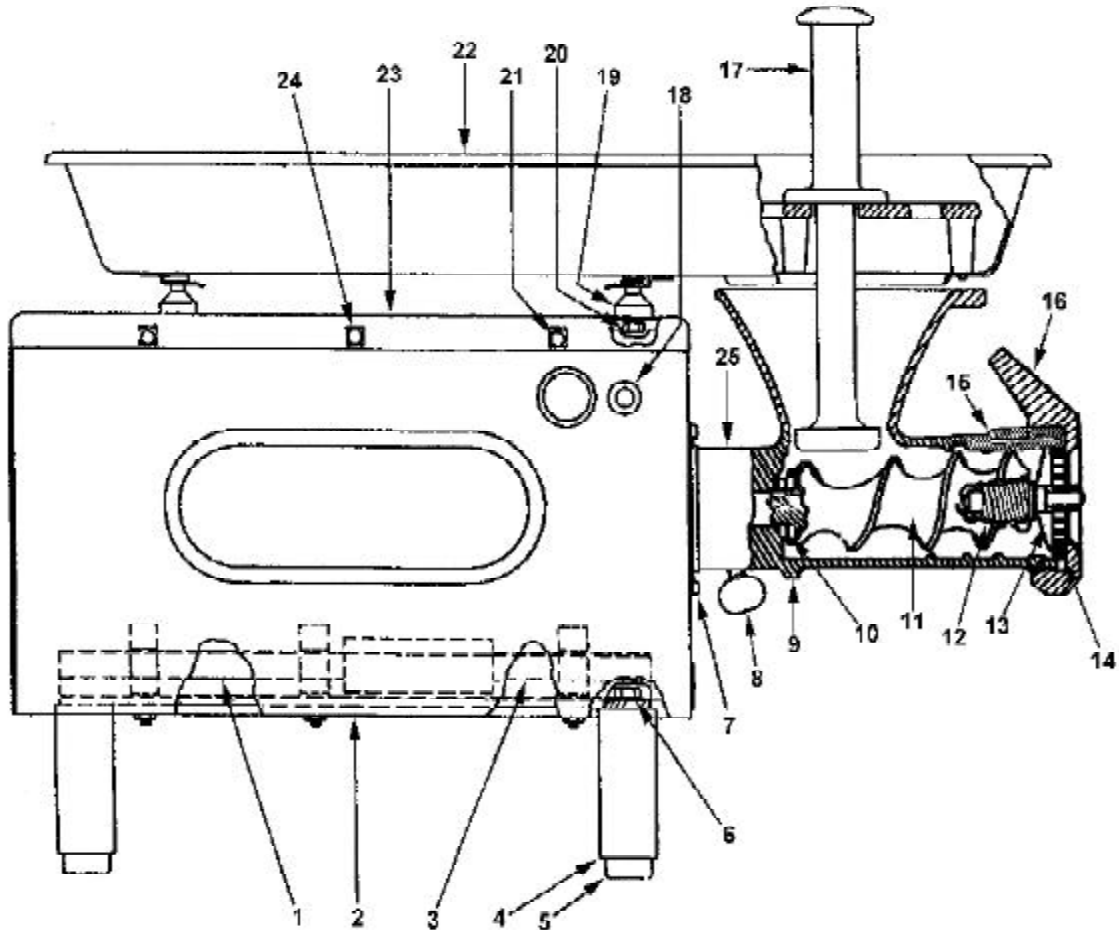

Housing Assembly, Top View

**Housing Assy., Top View**

No.	Description	Part Number
1	Power Cord, 110/60/1	4175-00031
	Power Cord, 230/60/1	4175-00043
	Bushing, Strain Relief	2675-00562
2	Screw	2175-03063
	Washer	2275-01060
	Lockwasher	2275-03065
	Nut	2175-05060
3	Pin	2275-00171
4	Pilot Light	2675-00053
5	Toggle Switch	2675-00069
	Toggle Switch Guard	2675-00647
6	Fiber Washer	2675-00650
7	Control Cord	4175-00421
8	Gear Motor, 115-230/60/1	4175-00396
9	Screw	2175-03431

Housing Assembly, Side View

Housing Assy., Side View

No.	Description	Part Number	No.	Description	Part Number
1	Edge Liner, Long	3675-00218	14	Plate, 1/8"	K-04022-1
2	Housing Assy., Complete	4575-00894		Plate, 3/16"	K-04022-1B
3	Edge Liner, Short	3675-00217		Plate, 1/4"	K-04022-1D
4	Leg	230-25036		Plate, 3/8"	K-04022-1H
5	Rubber Foot	07320-3D	15	Screw	10916
6	Screw	2175-01073	16	Ring	K-01286-1
	Lockwasher	2275-01075	17	Rammer	K-01578-6
7	Trim Collar	230-25844	18	Hole Plug, 1/2"	3675-00231
	Screw	2175-00149	19	Post	230-25320
8	Thumbcrew	4575-00932	20	Screw	2175-03051
9	Bowl Assy.	4575-00883		Washer	2275-03051
10	Fiber Washer	2275-00567		Lockwasher	2275-03055
	Brass Thrust Washer	E-01993	21	Screw	2175-00429
11	Feedscrew Assy.	AK-03435	22	Tray Assy.	4575-00736
12	Stud	K-03436	23	Cover	3475-00685
13	Knife	K-04022-2	24	Nut	2175-00380
			25	Gear Motor, 115-230/60/1	4175-00396

Housing Assembly, Front View

Housing Assy., Front View

No.	Description	Part Number
1	Screw	2175-01053
	Washer	<a href="#">2275-03051</a>
	Lockwasher	<a href="#">2275-03055</a>
	Nut	2175-05050
2	Frame Assy.	4575-00730
3	Bottom Cover	3475-00716
4	Nut	2175-00380