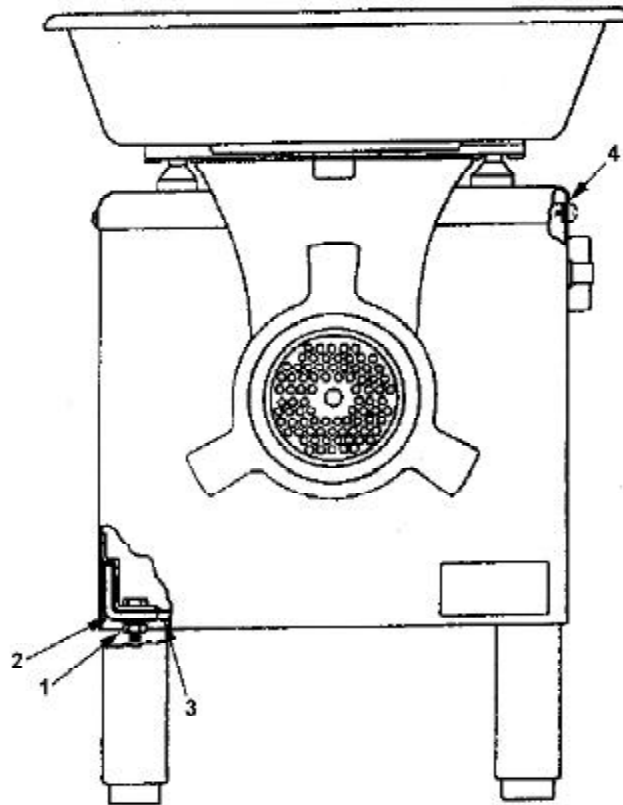

Housing Assembly, Top View

**Housing Assy., Top View**

No.	Description	Part Number
1	Power Cord, 110/60/1	4175-00031
	Power Cord, 230/60/1	4175-00043
	Bushing, Strain Relief	2675-00562
2	Screw	2175-03063
	Washer	2275-01060
	Lockwasher	2275-03065
	Nut	2175-05060
3	Pin	2275-00171
4	Pilot Light	2675-00053
5	Toggle Switch	2675-00069
	Toggle Switch Guard	2675-00647
6	Fiber Washer	2675-00650
7	Control Cord	4175-00421
8	Gear Motor, 115-230/60/1	4175-00396
9	Screw	2175-03431

Housing Assembly, Side View

Housing Assy., Side View

No.	Description	Part Number	No.	Description	Part Number
1	Edge Liner, Long	3675-00218	14	Plate, 1/8"	K-04022-1
2	Housing Assy., Complete	4575-00894		Plate, 3/16"	K-04022-1B
3	Edge Liner, Short	3675-00217		Plate, 1/4"	K-04022-1D
4	Leg	230-25036		Plate, 3/8"	K-04022-1H
5	Rubber Foot	07320-3D	15	Screw	10916
6	Screw	2175-01073	16	Ring	K-01286-1
	Lockwasher	2275-01075	17	Rammer	K-01578-6
7	Trim Collar	230-25844	18	Hole Plug, 1/2"	3675-00231
	Screw	2175-00149	19	Post	230-25320
8	Thumbcrew	4575-00932	20	Screw	2175-03051
9	Bowl Assy.	4575-00883		Washer	2275-03051
10	Fiber Washer	2275-00567		Lockwasher	2275-03055
	Brass Thrust Washer	E-01993	21	Screw	2175-00429
11	Feedscrew Assy.	AK-03435	22	Tray Assy.	4575-00736
12	Stud	K-03436	23	Cover	3475-00685
13	Knife	K-04022-2	24	Nut	2175-00380
			25	Gear Motor, 115-230/60/1	4175-00396

Housing Assembly, Front View

Housing Assy., Front View

No.	Description	Part Number
1	Screw	2175-01053
	Washer	<a href="#">2275-03051</a>
	Lockwasher	<a href="#">2275-03055</a>
	Nut	2175-05050
2	Frame Assy.	4575-00730
3	Bottom Cover	3475-00716
4	Nut	2175-00380