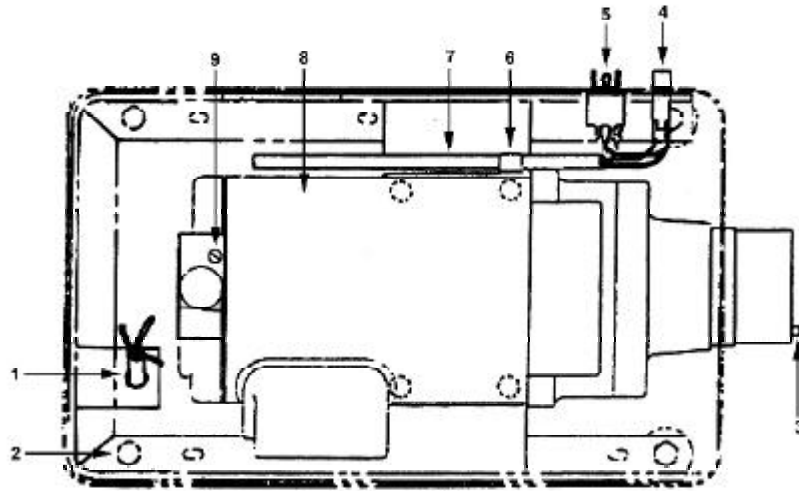

Housing Assembly, Top View

**Housing Assy., Top View**

No.	Description	Part Number
1	Power Cord, 110/60/1	4175-00031
	Power Cord, 230/60/1	4175-00043
	Bushing, Strain Relief	2675-00562
2	Screw	2175-03063
	Washer	2275-01060
	Lockwasher	2275-03065
	Nut	2175-05060
3	Pin	2275-00171
4	Pilot Light	2675-00053
5	Toggle Switch	2675-00069
	Toggle Switch Guard	2675-00647
6	Fiber Washer	2675-00650
7	Control Cord	4175-00421
8	Gear Motor, 115-230/60/1	4175-00396
9	Screw	2175-03431

Housing Assembly, Side View

Housing Assy., Side View

No.	Description	Part Number	No.	Description	Part Number
1	Edge Liner, Long	3675-00218	14	Plate, 1/8"	K-04022-1
2	Housing Assy., Complete	4575-00894		Plate, 3/16"	K-04022-1B
3	Edge Liner, Short	3675-00217		Plate, 1/4"	K-04022-1D
4	Leg	230-25036		Plate, 3/8"	K-04022-1H
5	Rubber Foot	07320-3D	15	Screw	10916
6	Screw	2175-01073	16	Ring	K-01286-1
	Lockwasher	2275-01075	17	Rammer	K-01578-6
7	Trim Collar	230-25844	18	Hole Plug, 1/2"	3675-00231
	Screw	2175-00149	19	Post	230-25320
8	Thumbcrew	4575-00932	20	Screw	2175-03051
9	Bowl Assy.	4575-00883		Washer	2275-03051
10	Fiber Washer	2275-00567		Lockwasher	2275-03055
	Brass Thrust Washer	E-01993	21	Screw	2175-00429
11	Feedscrew Assy.	AK-03435	22	Tray Assy.	4575-00736
12	Stud	K-03436	23	Cover	3475-00685
13	Knife	K-04022-2	24	Nut	2175-00380
			25	Gear Motor, 115-230/60/1	4175-00396

Housing Assembly, Front View

Housing Assy., Front View

No.	Description	Part Number
1	Screw	2175-01053
	Washer	<a href="#">2275-03051</a>
	Lockwasher	<a href="#">2275-03055</a>
	Nut	2175-05050
2	Frame Assy.	4575-00730
3	Bottom Cover	3475-00716
4	Nut	2175-00380