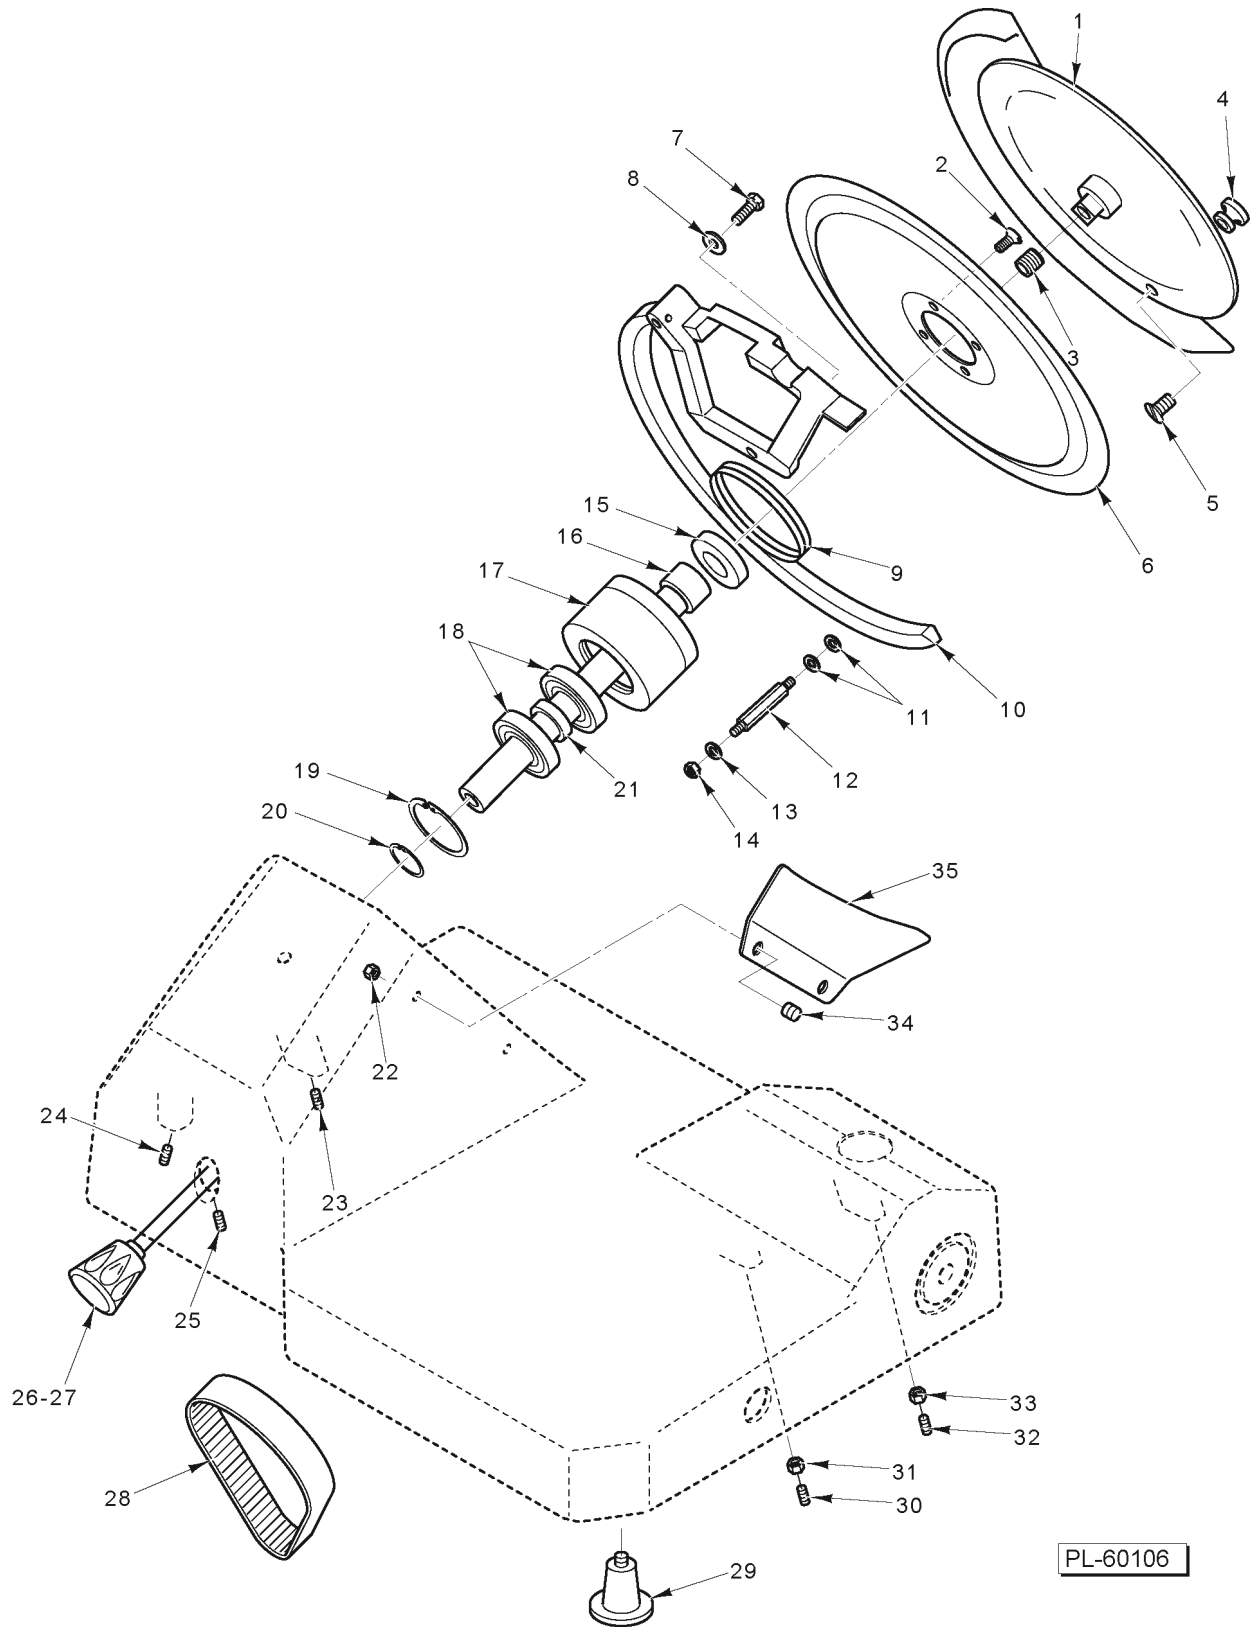

PL-60106

TRANSMISSION, KNIFE, AND BASE ASSEMBLY

TRANSMISSION, KNIFE, AND BASE ASSEMBLY

ILLUS. PL-60106	PART NO.	NAME OF PART	AMT.
1	01-40829A-00002	Cover - Blade Starting Serial # 20137	1
2	01-400827-00074	Screw - Knife.....	4
3	01-400827-00135	Insert - Center Plate.....	1
4	01-400823-00403	Knob - Knife Cover (Aluminum).....	1
5	01-400827-00074	Screw - Knife.....	1
6	01-400829-00073	Knife.....	1
7	01-40829A-10011	Screw.....	1
8	01-40829A-10012	Washer.....	1
9	01-40829A-10033	Seal - Ring.....	1
10	01-40829A-00257	Guard - Ring.....	1
11	01-40827A-00262	Washer.....	4
12	01-40829A-00613	Spacer - Knife Guard.....	2
13	01-40827A-00262	Washer.....	2
14	01-402101-07068	Nut.....	2
15	01-400827-00209	Ring - Rubber.....	1
16	01-40829A-10013	Shaft - Pulley.....	1
17	01-40829A-10014	Knife Pulley Assy.....	1
18	01-402375-00103	Bearing.....	2
19	01-400825-00071	Retaining Ring.....	1
20	01-400825-00072	Retaining Ring.....	1
21	01-400827-00070	Spacer - Bearing.....	1
22	01-402101-07008	Nut.....	2
23	01-400827-00086	Set Screw.....	1
24	01-400827-00086	Set Screw.....	1
25	01-400827-00086	Set Screw.....	1
26	01-400829-00075	Tie Rod.....	1
27	01-404575-01044	Red Tie Rod Assy. (PLUS-Q Only).....	1
28	01-400829-00066	Belt - Ribbed (Flat).....	1
29	01-400827-00093	Foot - Rubber.....	4
30	01-400827-00086	Set Screw.....	1
31	01-402101-07008	Nut.....	1
32	01-400827-00086	Set Screw.....	1
33	01-402101-07008	Nut.....	1
34	01-40823E-10002	Pin.....	1
35	01-40829A-10000	Deflector - Slicer.....	1