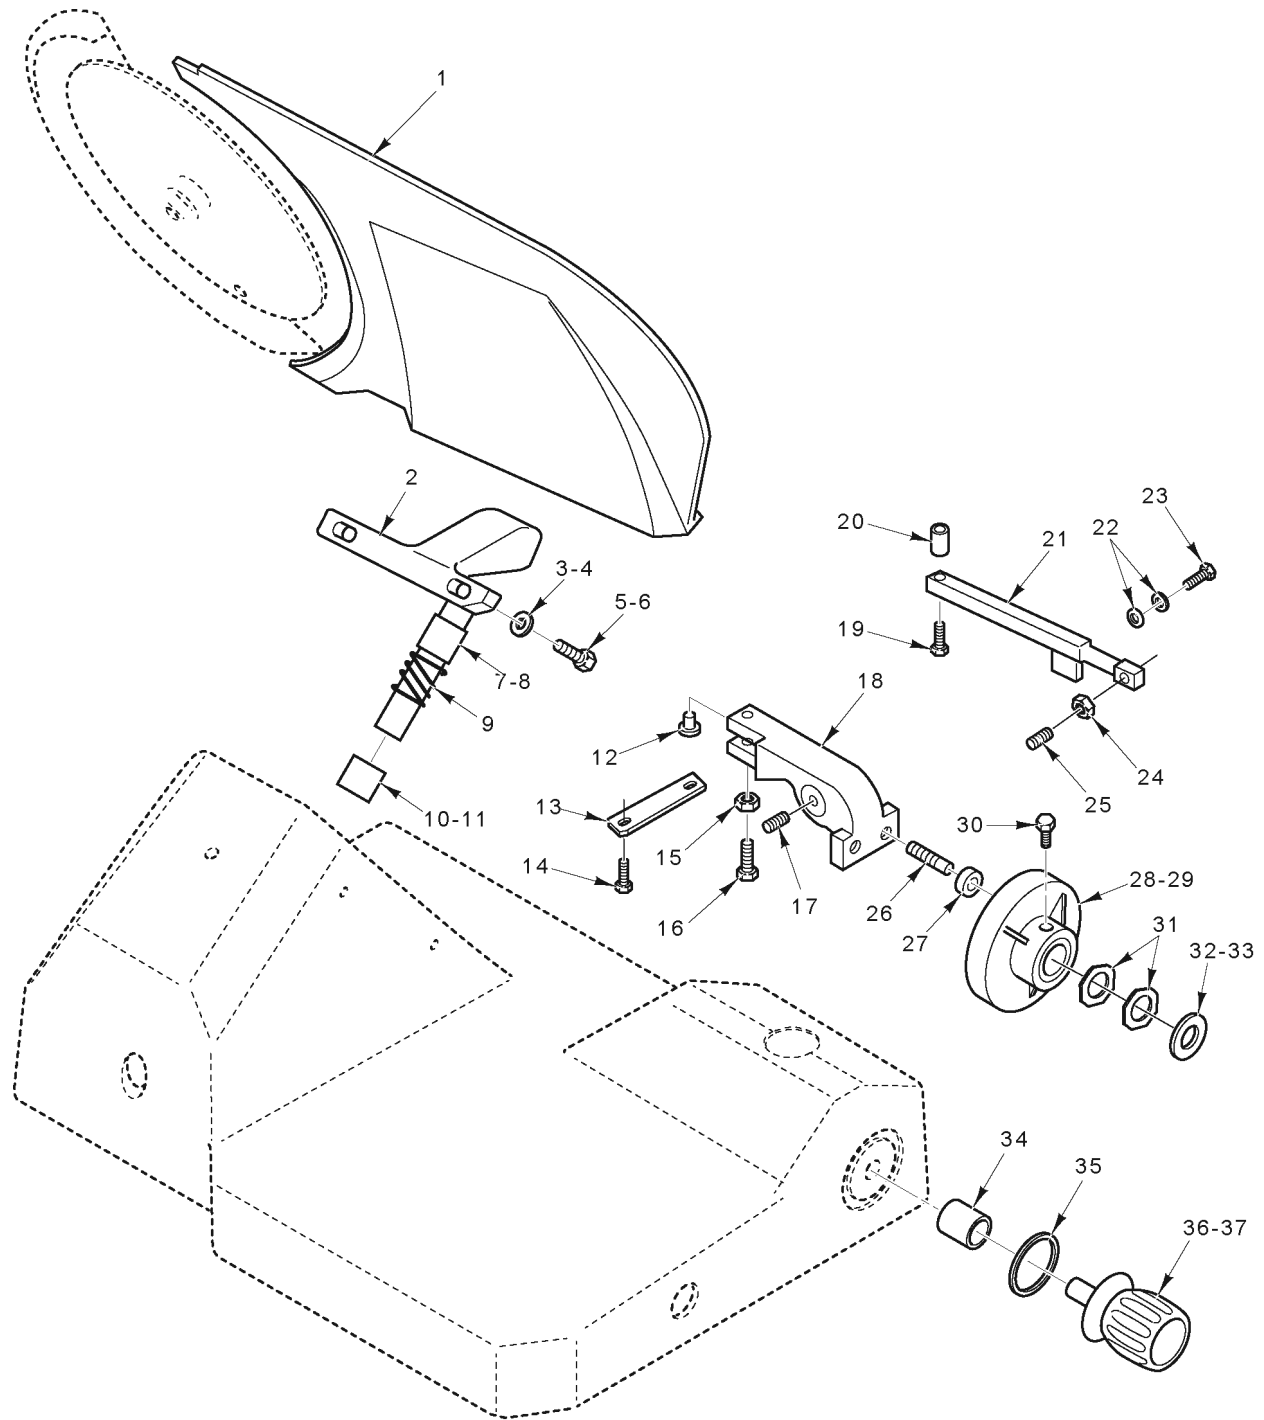

PL-60108

GAUGE PLATE AND INDEX ASSEMBLY

GAUGE PLATE AND INDEX ASSEMBLY

ILLUS. PL-60108	PART NO.	NAME OF PART	AMT.
1	01-40829A-10007	Plate - Gauge.....	1
2	01-40829A-10008	Support - Gauge Plate.....	1
3	01-403301-03812	Washer.....	2
4	00-938012-00008	Washer (PLUS-Q Only).....	2
5	01-400825-00005	Screw.....	2
6	00-938005-00028	Screw (PLUS-Q Only).....	2
7	01-400827-00219	Bushing.....	1
8	01-402375-00199	Bushing (PLUS-Q Only).....	1
9	01-400829-00024	Spring.....	1
10	01-400827-00219	Bushing.....	1
11	01-402375-00200	Bushing (PLUS-Q Only).....	1
12	01-400825-00030	Pin.....	1
13	01-400827-00026	Plate.....	1
14	01-40829A-10034	Screw.....	1
15	01-400827-00029	Nut.....	1
16	01-400827-00028	Screw (Brass).....	1
17	01-400827-00031	Set Screw.....	2
18	01-400829-00022	Support.....	1
19	01-40829A-10016	Screw.....	1
20	01-40829A-10017	Bushing.....	1
21	01-40829A-10018	Plate.....	1
22	01-40829A-10019	Washer.....	2
23	01-40829A-10020	Screw.....	1
24	01-40829A-10021	Nut.....	1
25	01-40829A-10022	Pin.....	1
26	01-400827-00027	Pin - Cam.....	1
27	01-400827-00033	Nut.....	1
28	01-400829-00025	Cam.....	1
29	01-404675-01189	Cam Assembly (PLUS-Q Only).....	1
30	01-400825-00021	Screw.....	2
31	01-400829-00401	Washer.....	2
32	01-400825-00095	Washer - Spring.....	1
33	00-938012-00009	Washer - Spring (PLUS-Q Only).....	1
34	00-915491	Bushing.....	1
35	01-40829A-10023	Washer.....	1
36	01-40827A-10019	Knob (Red).....	1
37	01-402275-00642	Knob, Red (827A-PLUS & 827A-PLUS Q S/N EN1079347 and above; 829E-PLUS S/ N EN1075830 and above ONLY).....	1