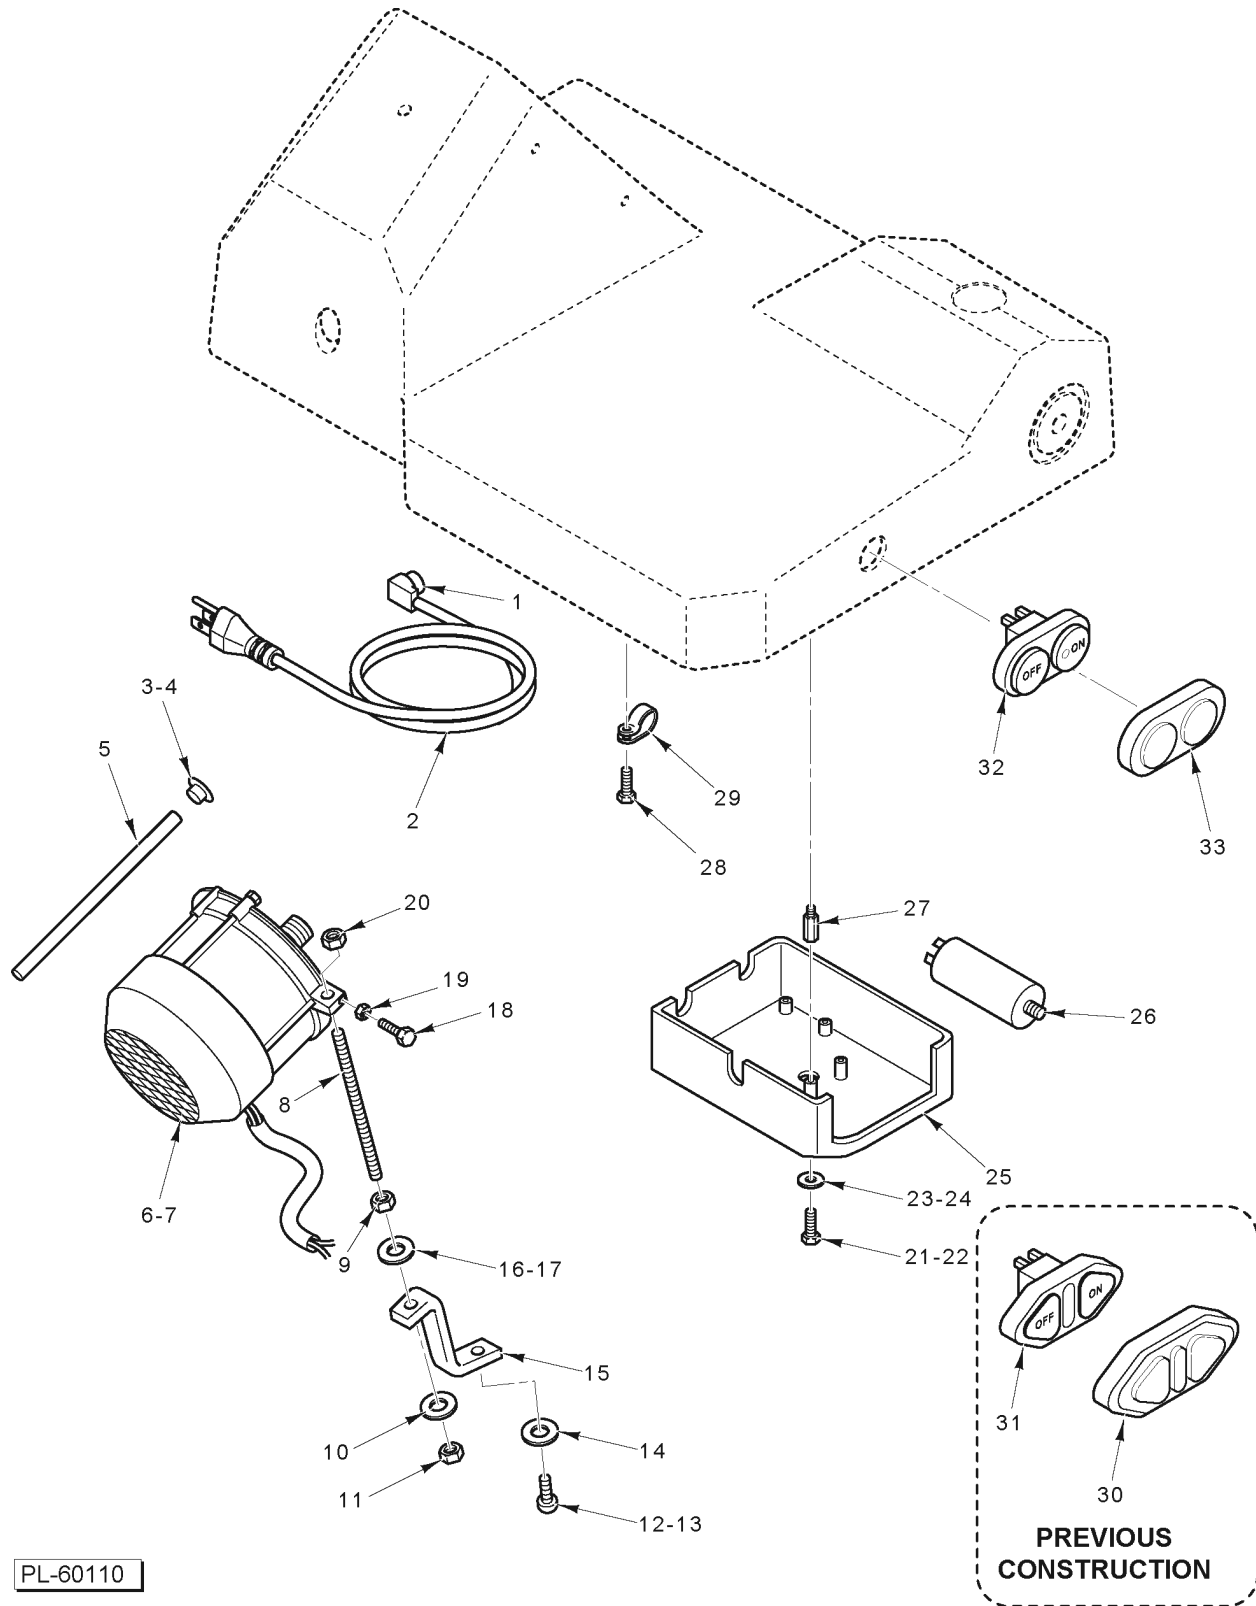

## 829A-PLUS SLICER

829A-PLUS

829A-PLUS-Q

**Table of Contents**

5	ELECTRICAL COMPONENTS
7	TRANSMISSION, KNIFE, AND BASE ASSEMBLY
9	GAUGE PLATE AND INDEX ASSEMBLY
11	MEAT TABLE AND CARRIAGE
15	SHARPENER ASSEMBLY

## ELECTRICAL COMPONENTS

ILLUS.	PART NO.	NAME OF PART	AMT.
1	01-402675-00562	Bushing - Strain Relief.....	1
2	01-404175-00031	Cord - Power.....	1
3	01-40829A-10010	Tap - Plastic.....	1
4	01-402275-00638	Tap - Plastic (PLUS-Q Only).....	1
5	01-402275-00631	Pin - Motor.....	1
6	01-400829-00048	Motor (1/2 Hp.).....	1
7	01-402575-00031	Motor - 110V (PLUS-Q Only).....	1
8	01-400829-00053	Rod - Tie.....	1
9	01-402101-07041	Nut.....	1
10	01-402275-03071	Washer.....	1
11	01-402101-07041	Nut.....	1
12	01-400827-00058	Screw.....	1
13	00-938008-00029	Screw (PLUS-Q Only).....	1
14	01-402275-03071	Washer.....	1
15	01-400829-00055	Plate - Motor.....	1
16	01-402275-03071	Washer.....	1
17	00-938012-00010	Washer (PLUS-Q Only).....	1
18	01-400827-00062	Screw.....	1
19	01-400827-00029	Nut.....	1
20	01-402101-07041	Nut.....	1
21	01-400825-00021	Screw.....	1
22	00-938005-00030	Screw (PLUS-Q Only).....	1
23	01-400825-00006	Washer.....	1
24	00-938012-00010	Washer (PLUS-Q Only).....	1
25	01-400825-00405	Cover - Switch Box.....	1
26	01-400829-00042	Capacitor.....	2
27	01-400829-00128	Spacer.....	1
28	01-400825-00087	Screw.....	1
29	01-403675-00224	Clamp - Cord.....	1
30		Cover - Switch (Part no longer available, order Item 26).....	1
31		Switch (Part no longer available, order Item 26).....	1
32	01-40823E-10102	Switch (On/Off) (Incls. Item 33).....	1
33	00-915504	Cover - Switch.....	1