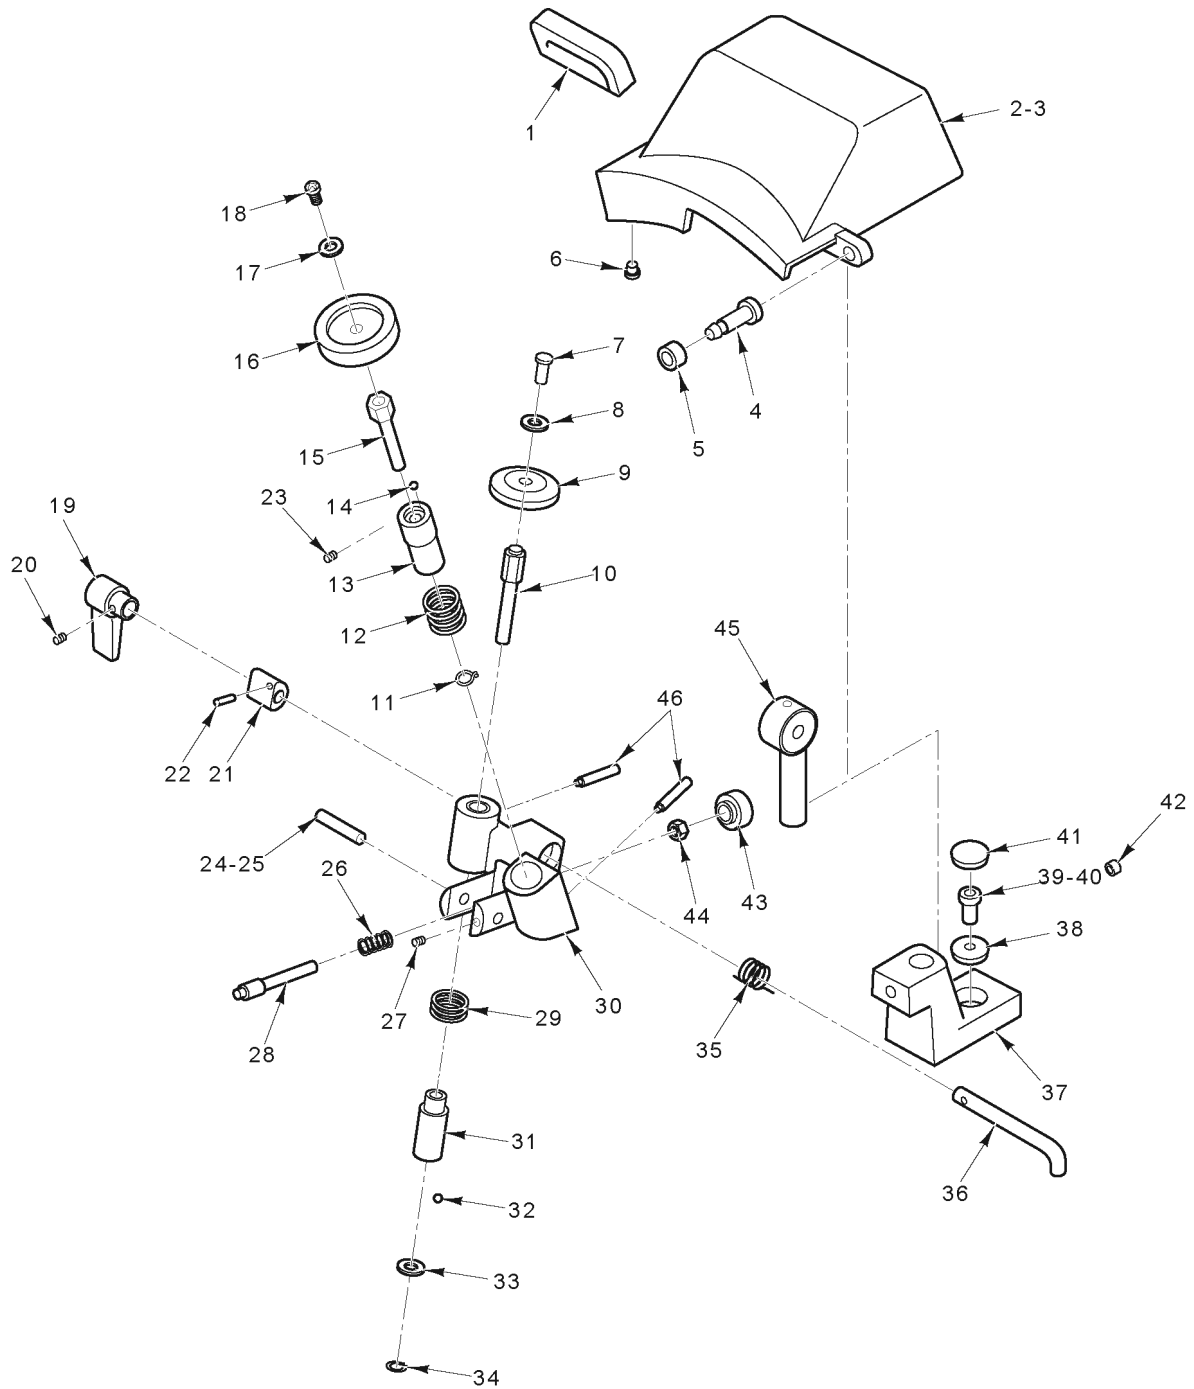

PL-60109

SHARPENER ASSEMBLY

SHARPENER ASSEMBLY

ILLUS. PL-60109	PART NO.	NAME OF PART	AMT.
1	01-412062-00RED	Flag - Berkel.....	1
2	01-400829-00010	Cover - Sharpener.....	1
3	01-403375-00531	Cover - Sharpener (PLUS-Q Only).....	1
4	01-400829-00405	Screw (SST).....	1
5	01-40829A-10030	Spacer (SST).....	1
6	01-400829-00115	Tap - Plastic.....	1
7	01-400827-00074	Screw - Knife.....	1
8	01-400829-00133	Washer.....	1
9	01-400829-00409	Wheel.....	1
10	01-400829-00132	Shaft - Wheel.....	1
11	01-400829-00112	Retaining Ring.....	1
12	01-400829-00113	Spring.....	1
13	01-400829-00111	Bushing.....	1
14	01-400829-00110	Ball 3/32.....	8
15	01-400829-00109	Shaft - Wheel.....	1
16	01-400829-00408	Wheel.....	1
17	01-400825-00006	Washer.....	1
18	01-400825-00021	Screw.....	1
19	01-400829-00127	Handle - Push.....	1
20	01-400829-00125	Set Screw.....	1
21	01-400829-00129	Bushing.....	1
22	01-400829-00126	Pin.....	1
23	01-400829-00125	Set Screw.....	1
24	01-400829-00114	Pin - Knurled.....	1
25	01-403375-01438	Pin - Knurled (PLUS-Q Only).....	1
26	01-400829-00120	Spring.....	1
27	01-400829-00407	Set Screw.....	1
28	01-400829-00116	Shaft.....	1
29	01-400829-00124	Spring.....	1
30	01-40829A-10031	Frame - Sharpener.....	1
31	01-400829-00123	Bushing.....	1
32	01-400829-00110	Ball 3/32.....	8
33	01-400829-00121	Washer.....	1
34	01-400829-00112	Retaining Ring.....	1
35	01-400829-00134	Spring.....	1
36	01-400829-00122	Lever - Sharpener.....	1
37	01-400829-00118	Support - Sharpener.....	1
38	01-402275-03071	Washer.....	1
39	01-400825-00122	Screw.....	1
40	00-938008-00029	Screw (PLUS-Q Only).....	1
41	01-40829A-10009	Tap - Plastic.....	1
42	01-400829-00119	Set Screw.....	1
43	01-400829-00131	Knob.....	1
44	01-400827-00146	Nut.....	1
45	01-400829-00117	Support - Joint.....	1
46	01-400829-00130	Shaft.....	2
	01-400829-00135	Sharpener Assy.....	1