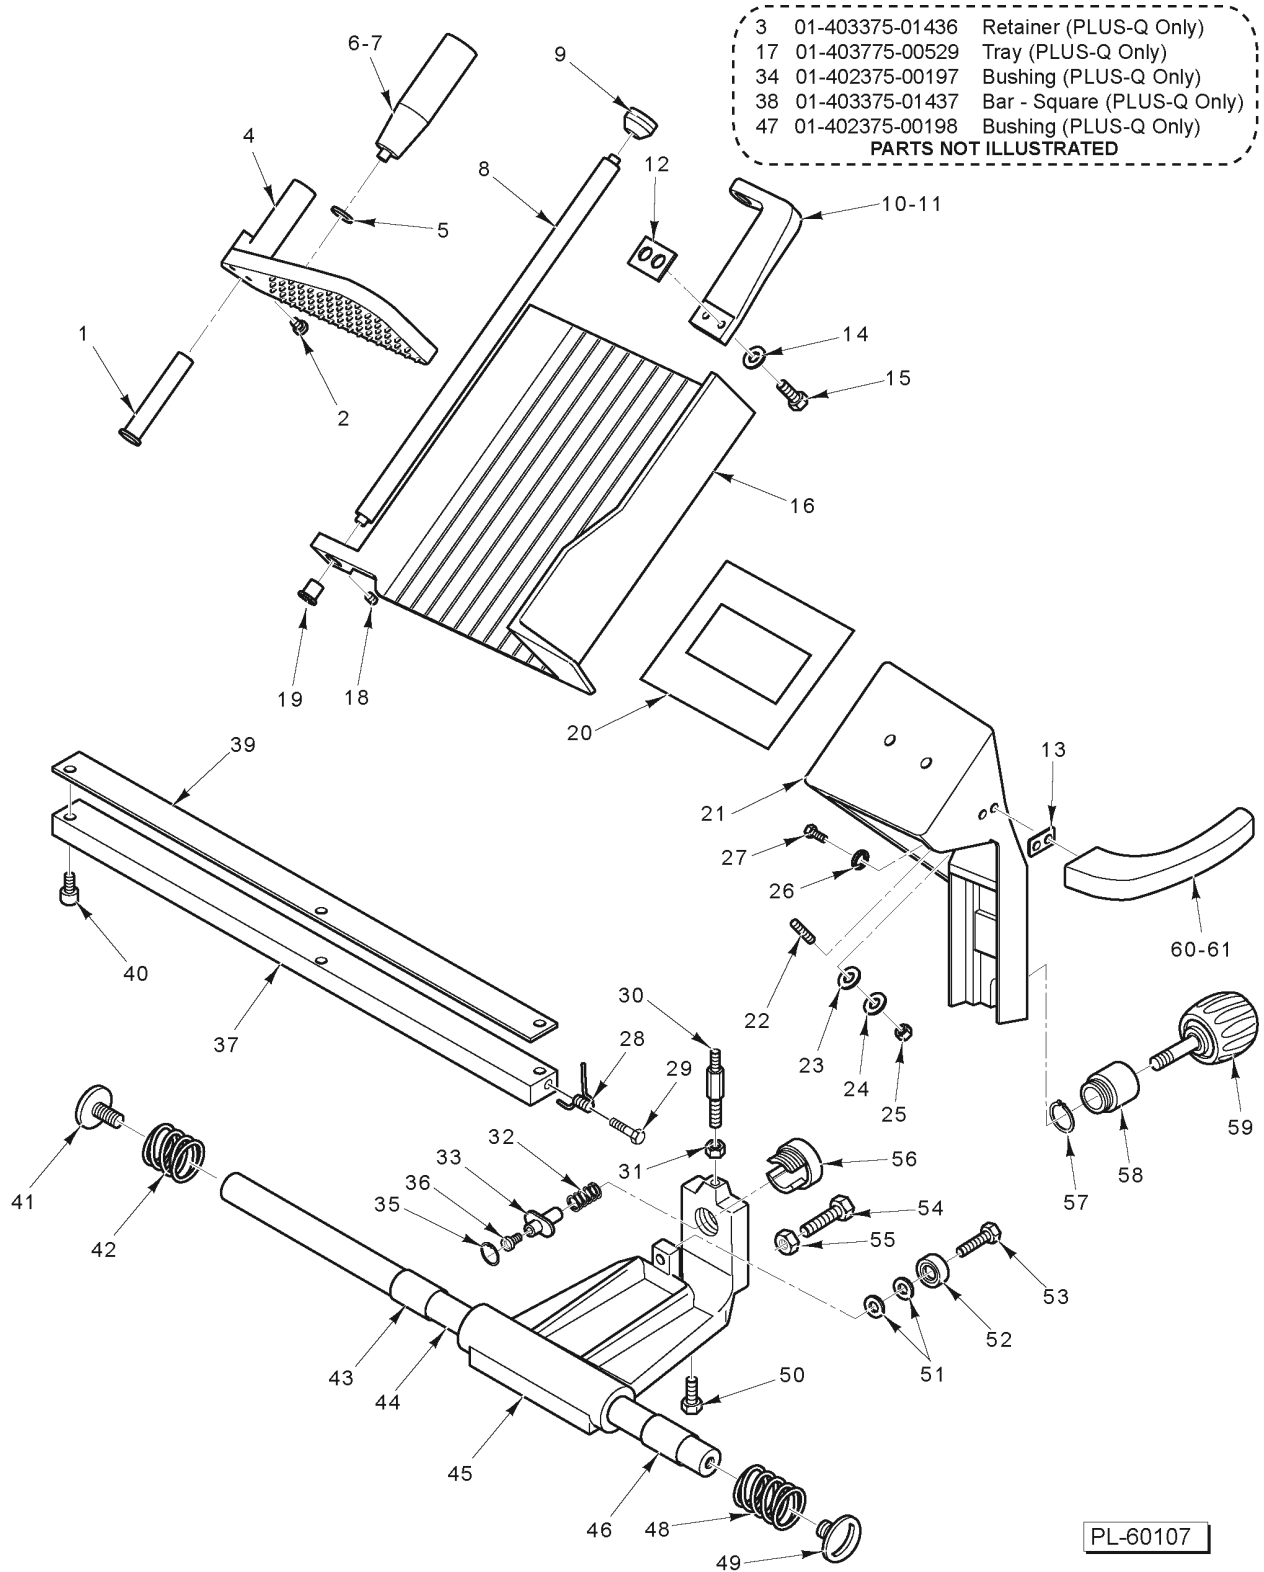

MEAT TABLE AND CARRIAGE

MEAT TABLE AND CARRIAGE

ILLUS.	PART NO.	NAME OF PART	AMT.
PL-60107			
1	01-400827-0079N	Bushing (2-5/8 In. Lg.).....	1
2	01-40829E-00082	Pad - Wearing.....	1
3	01-403375-01436	Retainer (PLUS-Q Only).....	1
4	01-40829E-10005	Pusher Assy.....	1
5	01-40827A-10002	Gasket - Pusher Handle.....	1
6	01-40827A-10003	Handle - Pusher.....	1
7	01-402275-00640	Handle, Pusher (827A-PLUS S/N EN1079347 and above; 829A-PLUS S/N EN1075690 and above; 829E-PLUS S/N EN1075830 and above ONLY).....	1
8	01-40829E-10003	Rod.....	1
9	01-40823E-10007	Knob (Red).....	1
10	01-403875-00289	Bracket - Extension (Red).....	1
11	01-403875-00302	Bracket, Red Extension (827A-PLUS & 827A-PLUS Q S/N EN1079347 and above; 829A-PLUS & 829A-PLUS Q S/N EN1075690 and above; 829E-PLUS S/N EN1075830 and above ONLY).....	1
12	01-40823E-10009	Gasket - Extension.....	1
13	01-40823E-10016	Gasket - Carriage Handle.....	1
14	01-40330M-00090	Washer.....	2
15	01-40823E-10019	Screw.....	2
16	01-40829A-10002	Table - Product.....	1
17	01-403775-00529	Tray (PLUS-Q Only).....	1
18	01-400827-00086	Set Screw.....	1
19	01-40827A-10004	Bushing.....	1
20	01-40829A-10003	Gasket - Tray Support.....	1
21	01-40829A-10004	Support.....	1
22	01-40825A-10004	Screw.....	1
23	01-40823E-10014	Washer - Gasket.....	1
24	01-40827A-10011	Washer (Aluminum).....	1
25	01-40829E-10008	Nut.....	2
26	01-402101-08515	Washer.....	2
27	01-400827-00089	Screw.....	2
28	01-40829A-00614	Spring.....	1
29	01-40829A-10024	Screw.....	1
30	01-40829A-10006	Spacer.....	1
31	01-40300M-00098	Nut.....	1
32	01-40829A-00604	Spring.....	1
33	01-40829A-00605	Bushing.....	1
34	01-402375-00197	Bushing (PLUS-Q Only).....	1
35	01-40829A-00600	Retaining Ring.....	1
36	01-40829A-00606	Screw.....	1
37	01-400829-00014	Bar - Square.....	1
38	01-403375-01437	Bar - Square (PLUS-Q Only).....	1
39	01-400829-00092	Plate - Lexan.....	1
40	01-400827-00021	Screw.....	2
41	01-400829-00050	Screw.....	1
42	01-400829-00020	Spring.....	1
43	01-400827-00218	Bushing.....	1
44	01-400829-00013	Bar - Round.....	1
45	01-40829A-00012	Carriage.....	1
46	01-400827-00218	Bushing.....	1
47	01-402375-00198	Bushing (PLUS-Q Only).....	1
48	01-400829-00020	Spring.....	1
49	01-400829-00050	Screw.....	1
50	01-400827-00129	Screw (Nylon).....	1
51	01-40829A-10025	Washer.....	2
52	01-400827-00015	Bearing.....	1
53	01-400829-00017	Screw.....	1
54	01-40829A-10026	Screw.....	1
55	01-40829A-10027	Nut.....	1