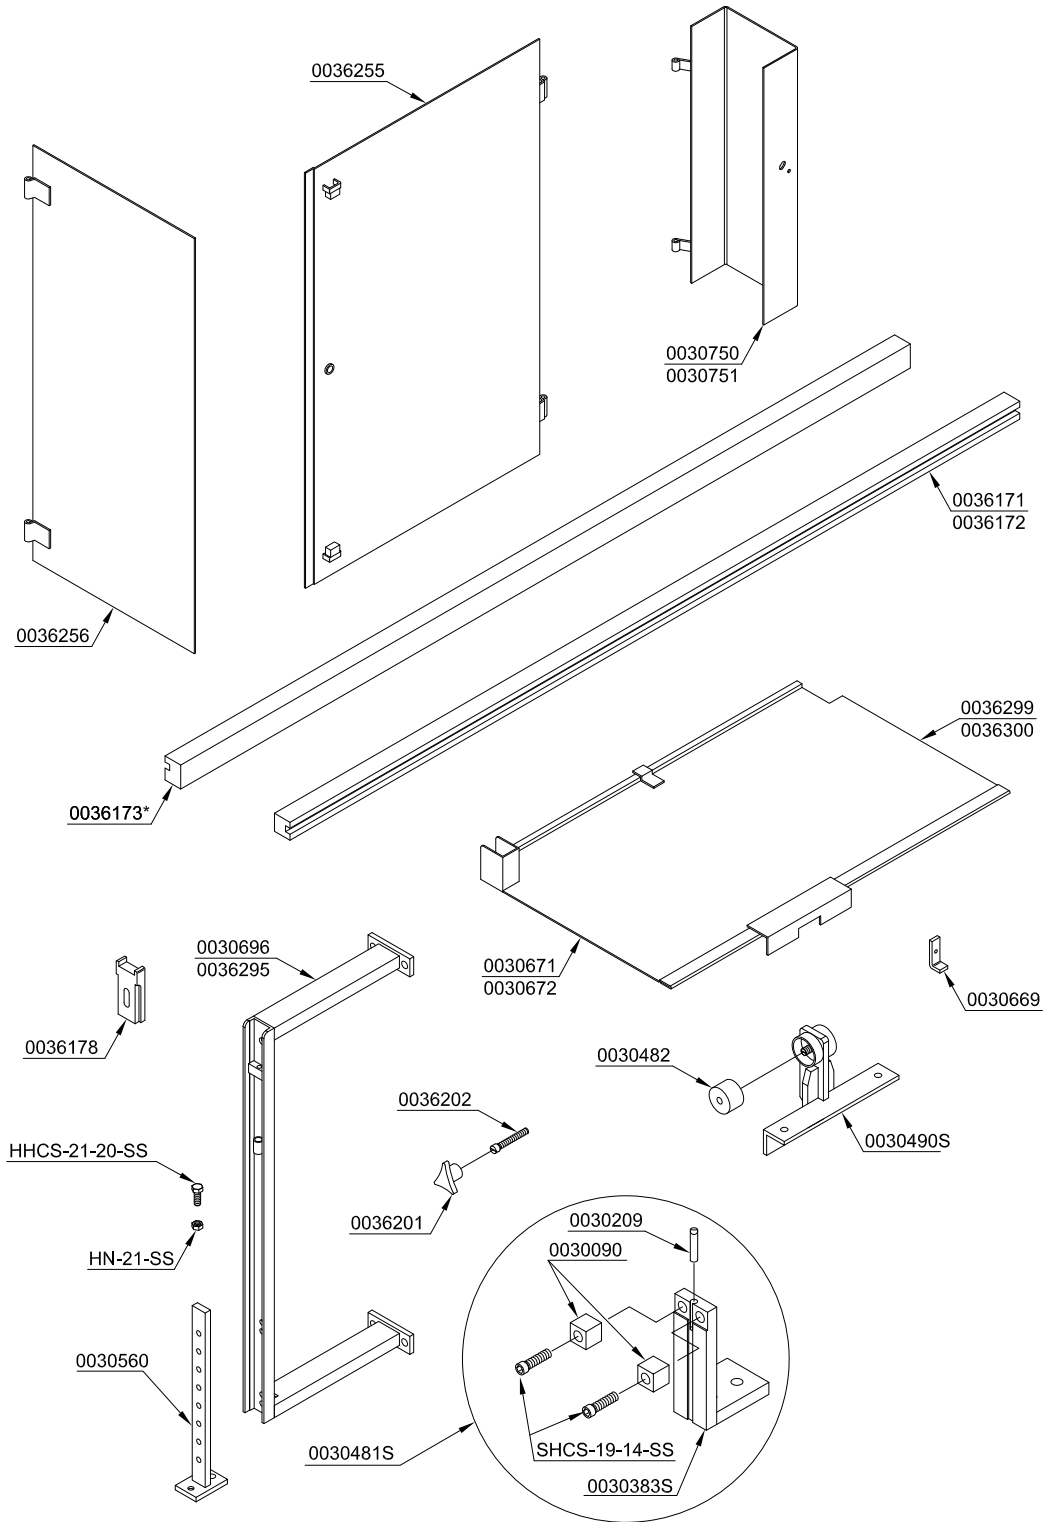

Butcher Boy Models SA-30 & 36 Meat Saws