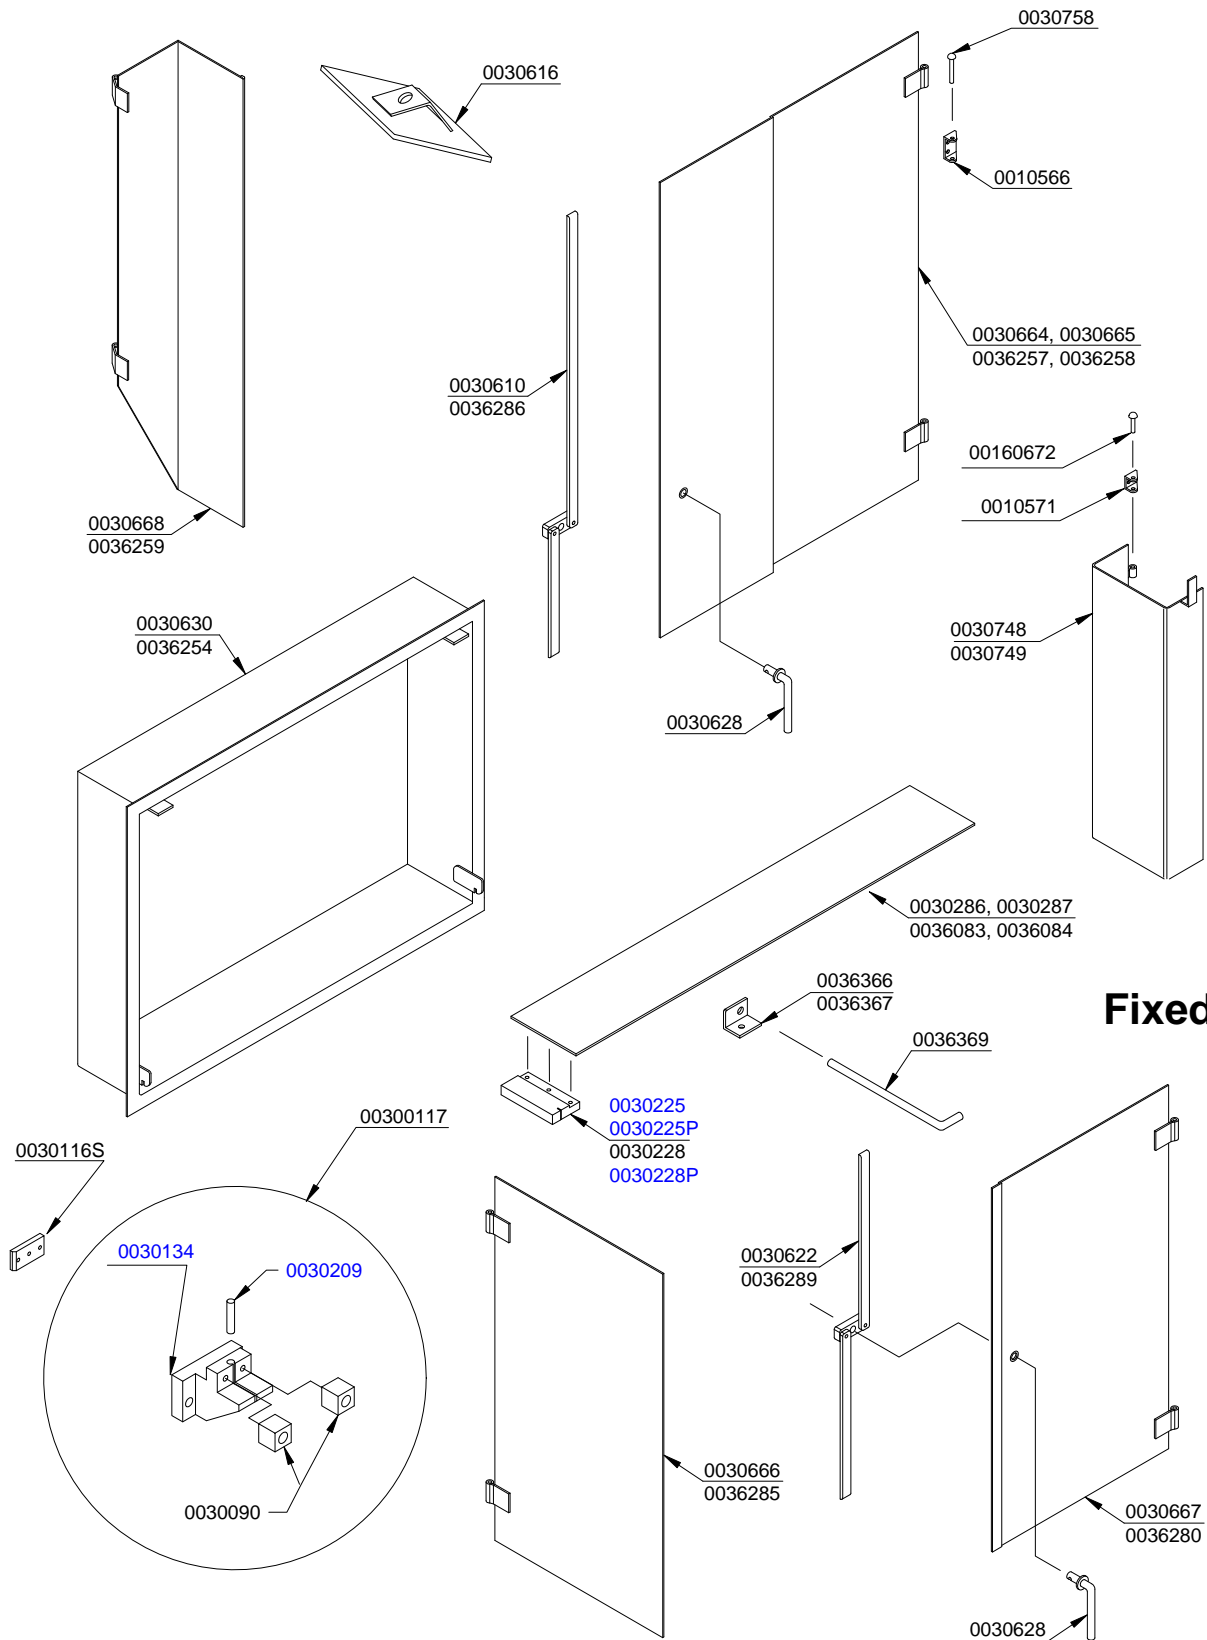

Butcher Boy Models SA-30 & 36 Meat Saws

Door & Covers