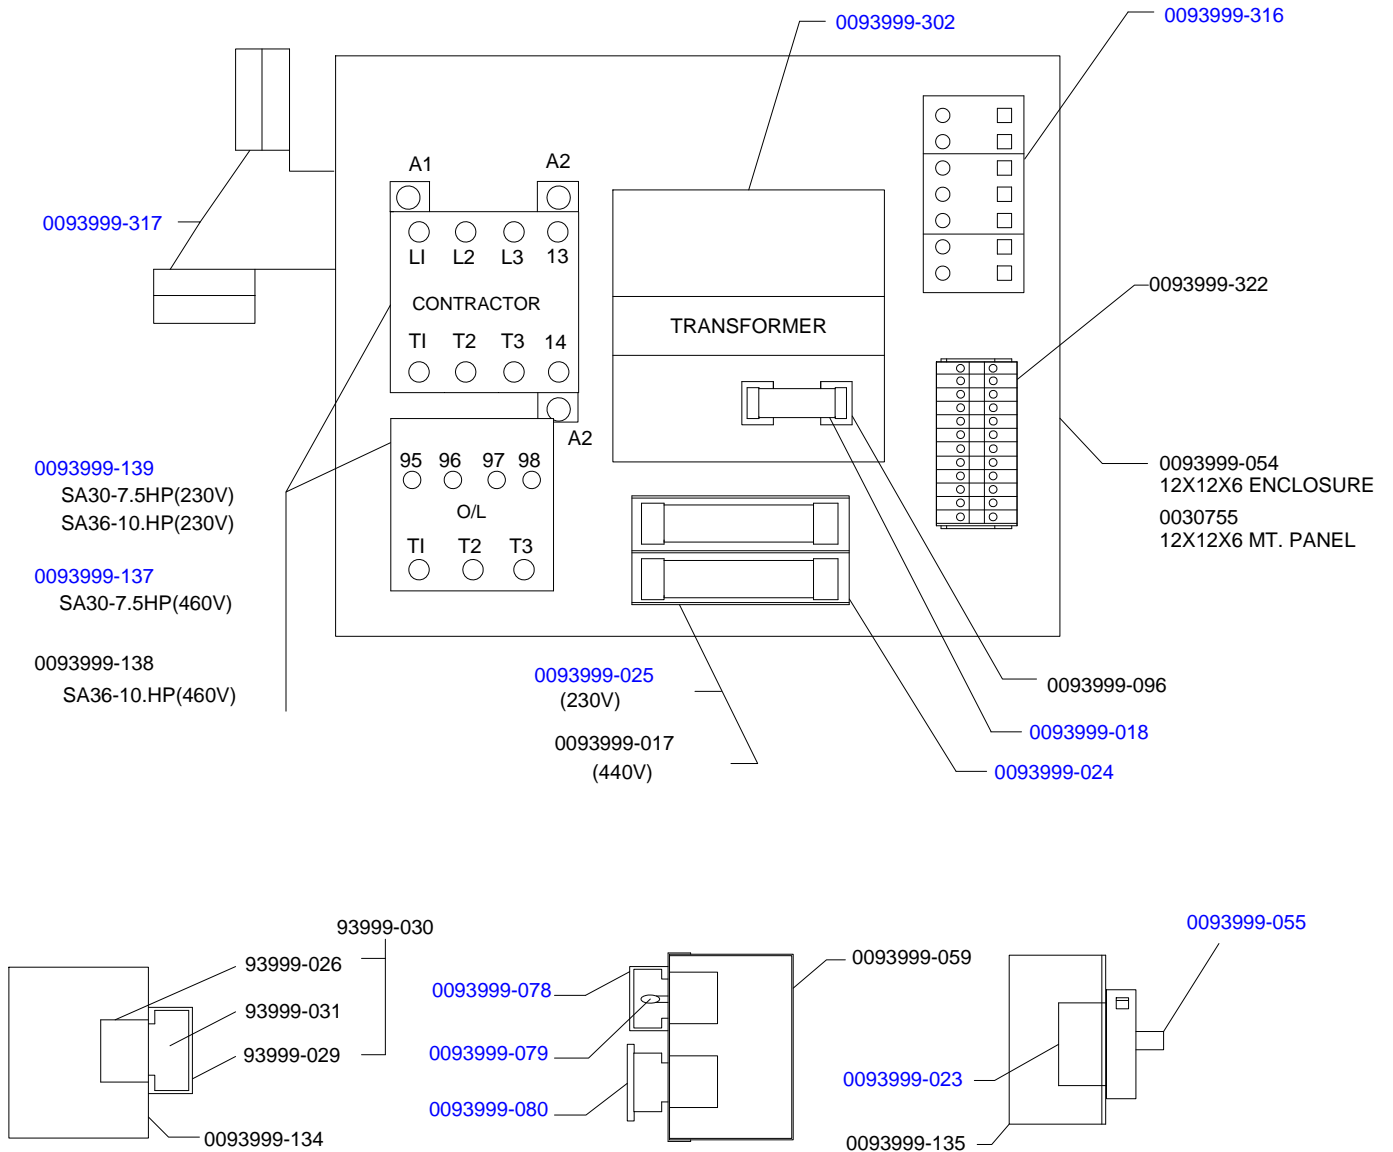

Butcher Boy Models SA-30 & 36 Meat Saws

Electrical Components

S/N 08B0663-ON