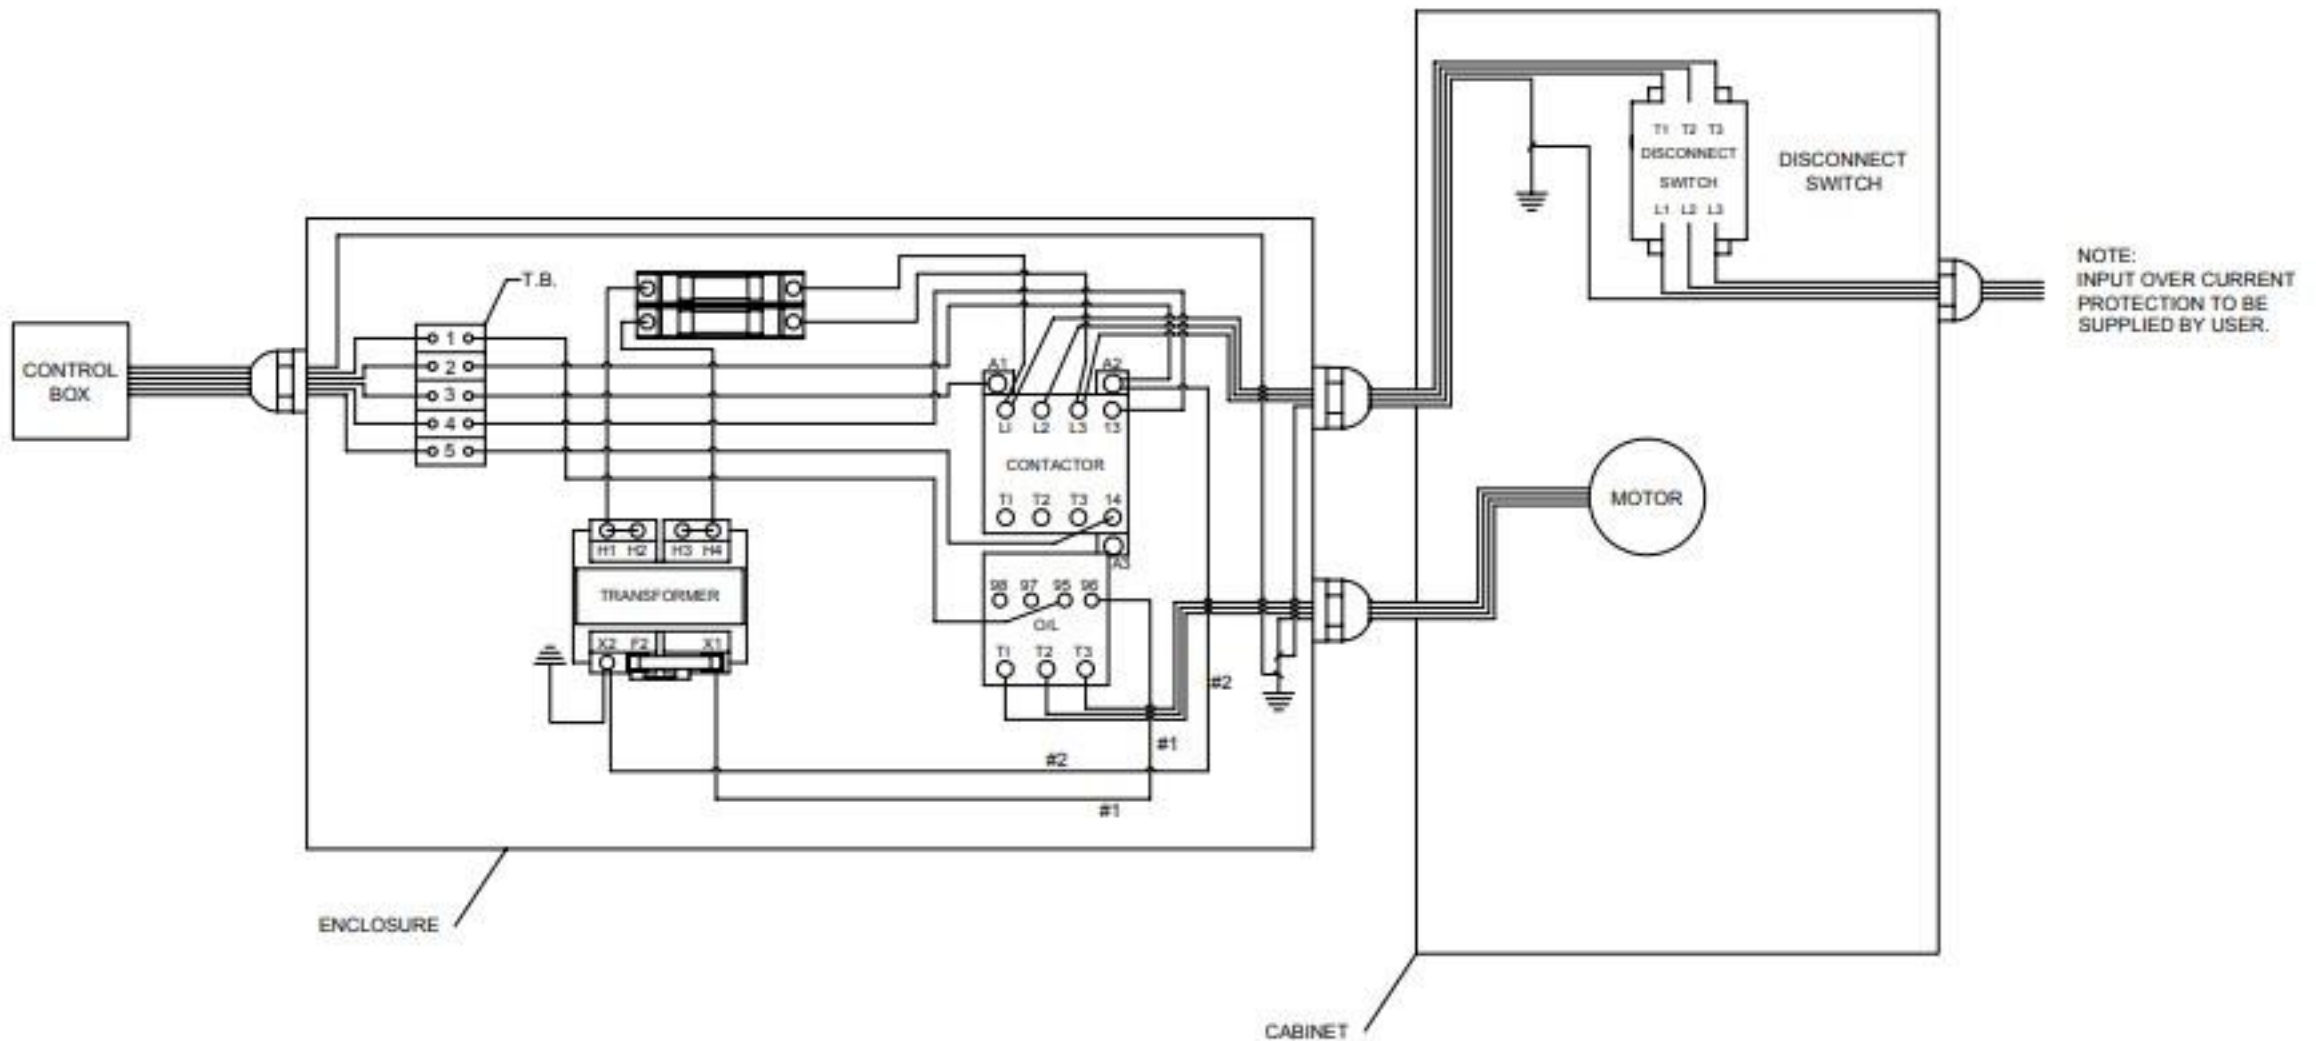

**250 MIXER
CONTROL BOX
WIRING**

**250 MIXER
230vac WIRING
ENCLOSURE BOX**

NOTE:
INPUT OVER CURRENT
PROTECTION TO BE
SUPPLIED BY USER.

INPUT VOLTAGE
230V 3Ø