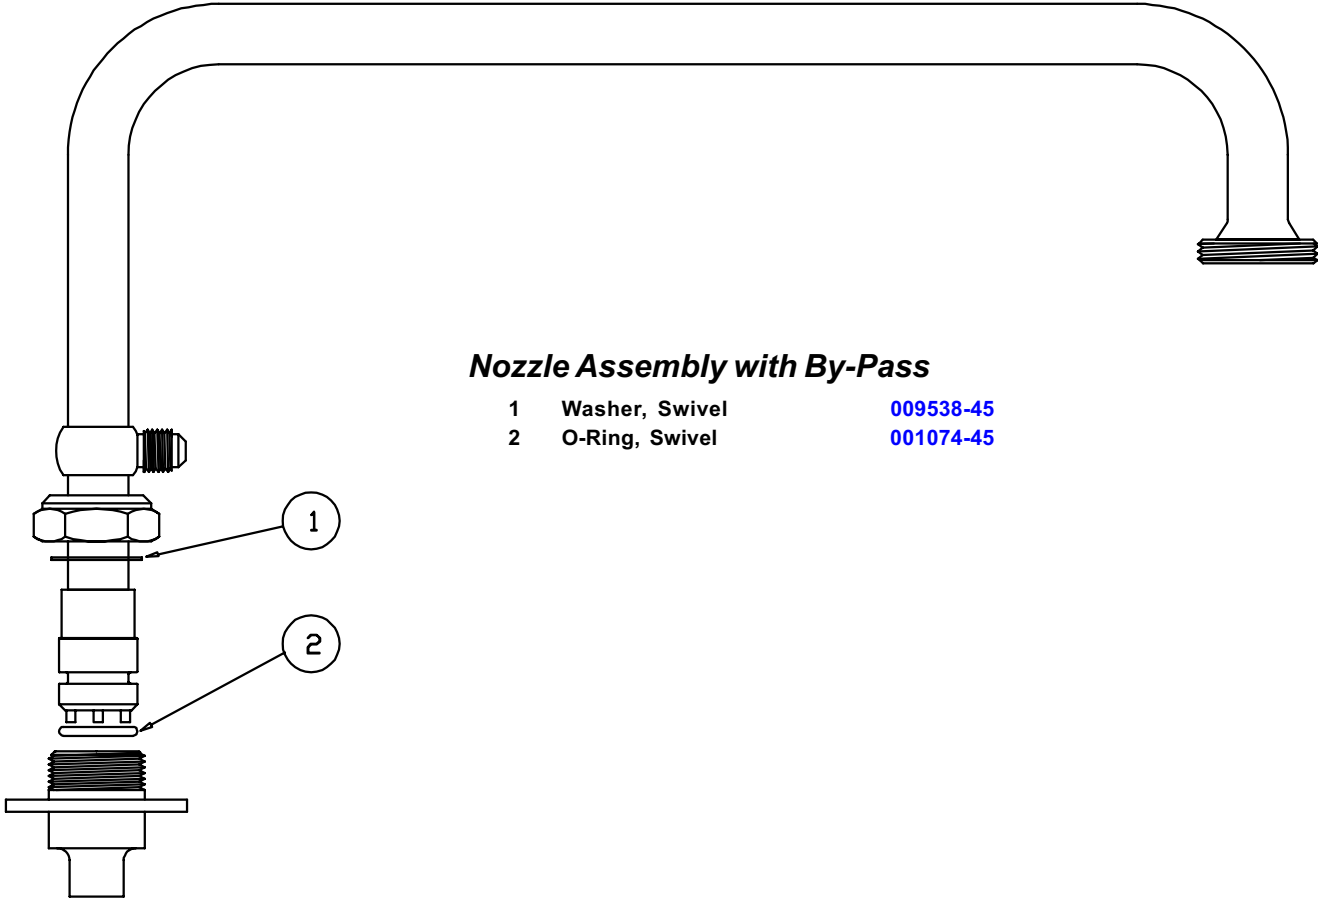

# B-2098

---

**Nozzle Assembly with By-Pass**

- 1 Washer, Swivel [009538-45](#)
- 2 O-Ring, Swivel [001074-45](#)