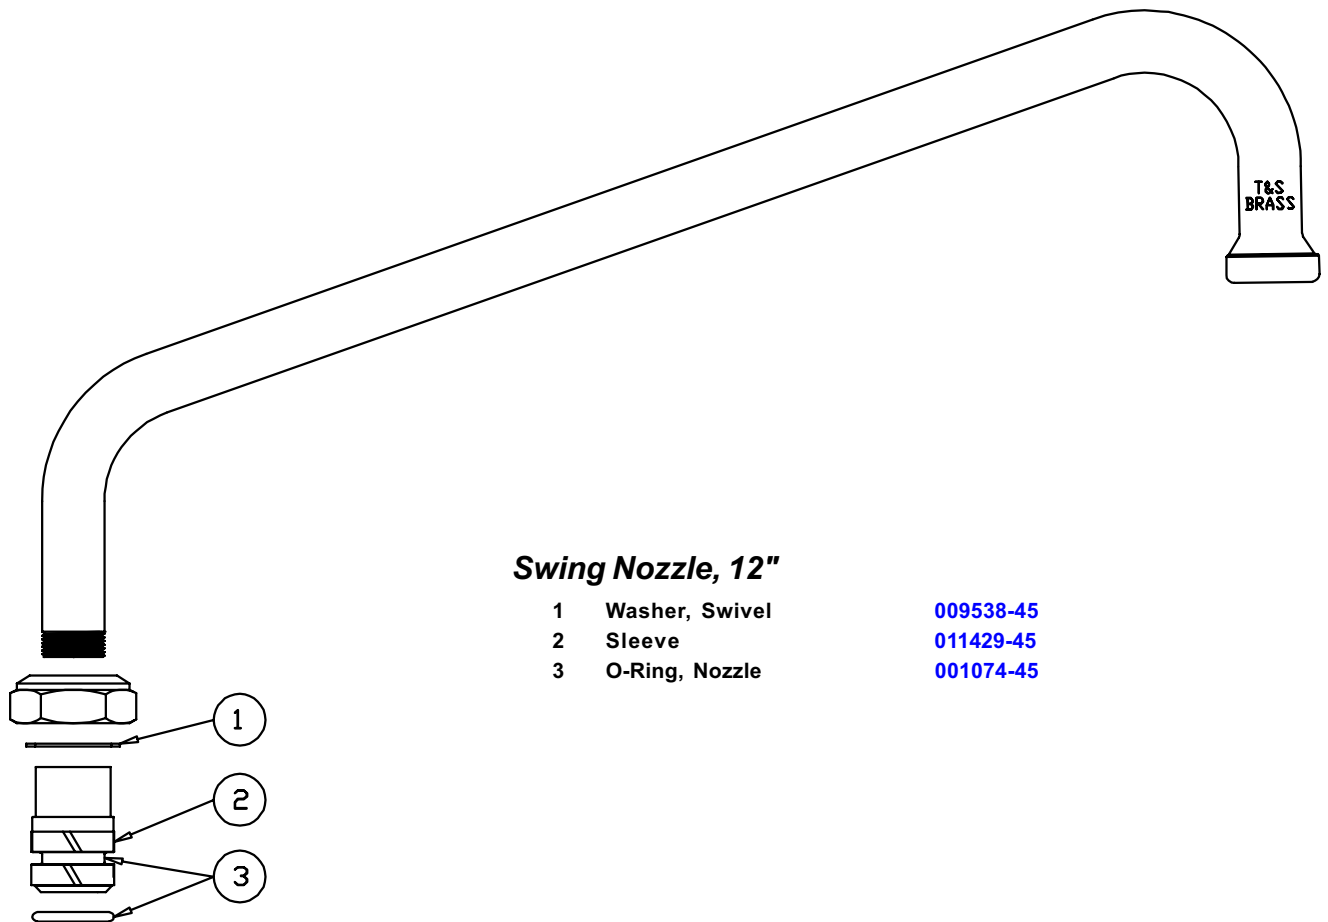

# B-1912-14

---

## *Swing Nozzle, 12"*

- |   |                |           |
|---|----------------|-----------|
| 1 | Washer, Swivel | 009538-45 |
| 2 | Sleeve         | 011429-45 |
| 3 | O-Ring, Nozzle | 001074-45 |