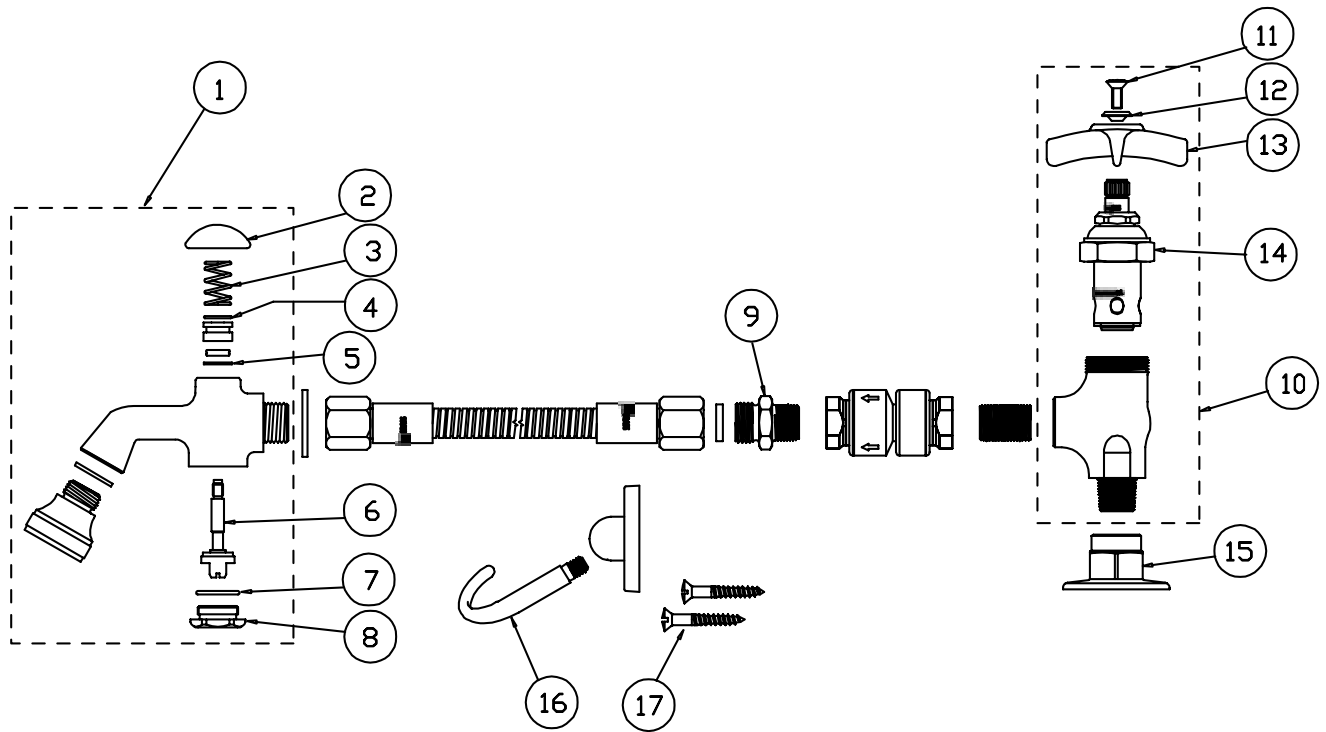

B-1716-02

Spray Wash Faucet with Vacuum Breaker

1	Asm, Spray Valve	002857-40
2	Cap	000622-40
3	Spring	000894-45
4	O-Ring, Spindle	001063-45
5	Washer, Bonnet	000974-45
6	Stem	000826-20
7	O-Ring, Insert	001062-45
8	Cap, Hex	000623-40
9	Adapter, 3/8" Male x 3/4"-14 Male	000545-25
10	Asm, Angled Stop	006998-40
11	Screw, Handle	000922-45
12	Index, Button, Blue/Cold	001660-45
13	Handle, Kitchen, 4-Arm	002521-45
14	Asm, Spindle, Eterna - Hot	005960-40
15	Flange	000014-40
16	Finger Hook	002309-40
17	Screw, Wall Mount	000915-45