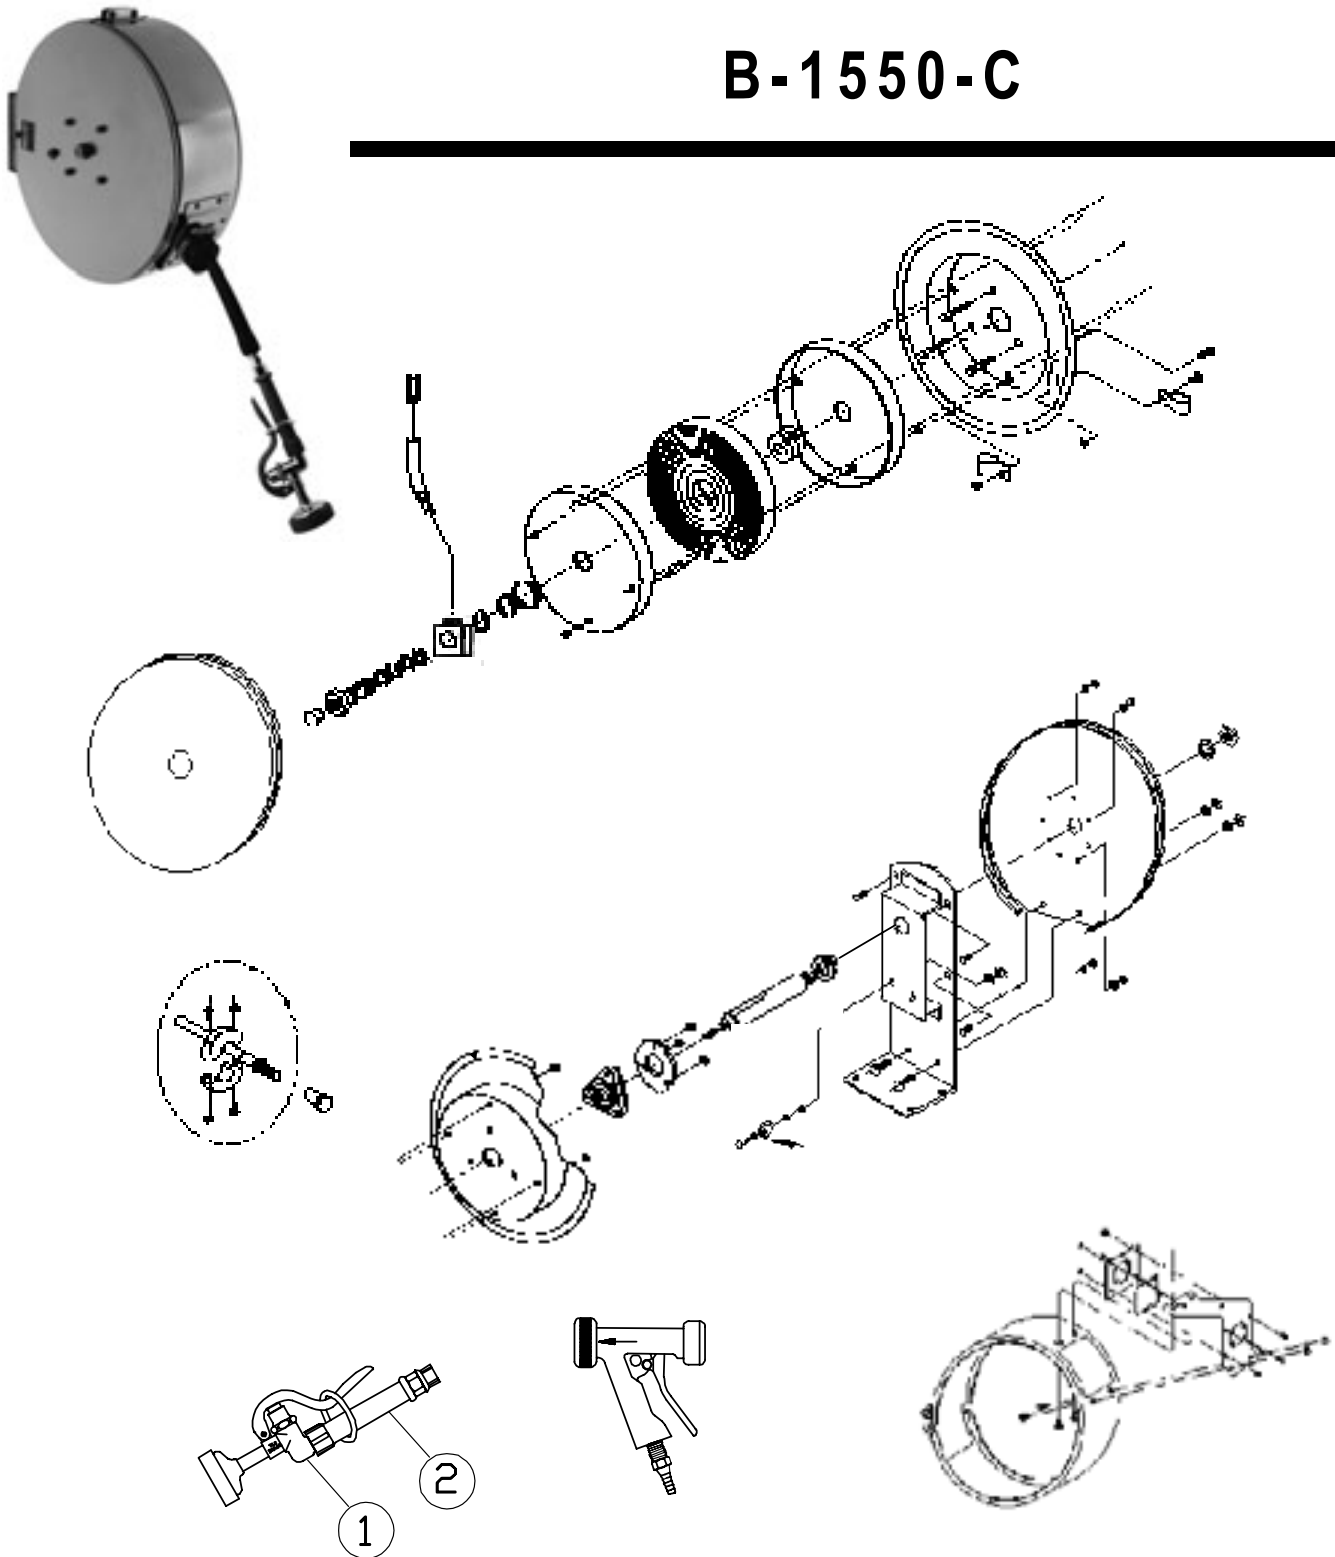

B-1550-C

See page 11 for exploded view of spray valve (B-0107)

Hose Reel with Spray Valve

- | | | |
|---|------------------|-----------|
| 1 | Asm, Spray Valve | B-0107 |
| 2 | Asm, Handle | 002881-40 |