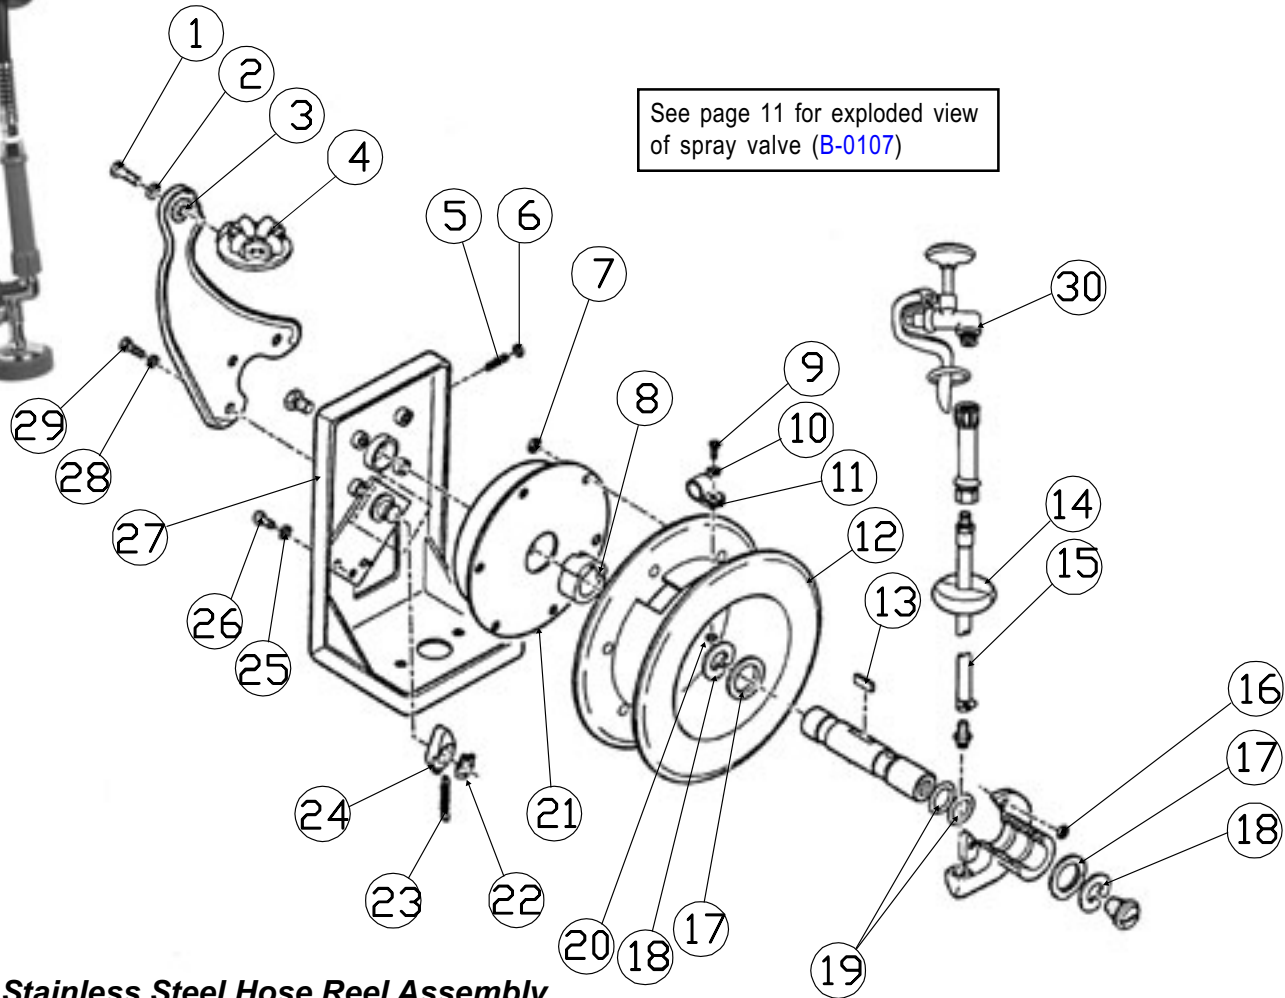

B-1403, B-1407

See page 11 for exploded view of spray valve (B-0107)

Stainless Steel Hose Reel Assembly

1	Hex Screw	002507-45	16	Locknut	002448-45
2	Lock Washer	002458-45	17	Washer	002453-45
3	Guide Arm	002496-45	18	Snap Ring	002451-45
4	Roller Guide	002483-45	19	O-Ring	001061-45
5	Set Screw	002463-45	20	Nut	002457-45
6	Jam Nut	002498-45	21	Asm, Mainspring, Cup and Ratchet	002469-45
7	Locknut	002448-45	22	Retaining Ring	002447-45
8	Mainspring Hub	002499-45	23	Ratchet Spring	002446-45
9	Screw	002550-45	24	Ratchet Lever	002504-45
10	Washer	002458-45	25	Washer	002458-45
11	Hose Clamp	002501-45	26	Screw	002506-45
12	Asm, Drum	002502-45	27	Asm, Stand	002497-45
13	Key	002481-45	28	Washer	002459-45
14	Asm, Hose Stop	001427-45	29	Screw	002506-45
15	Asm, Hose, 35 foot	003364-20	30	Asm, Spray Valve	B-0107