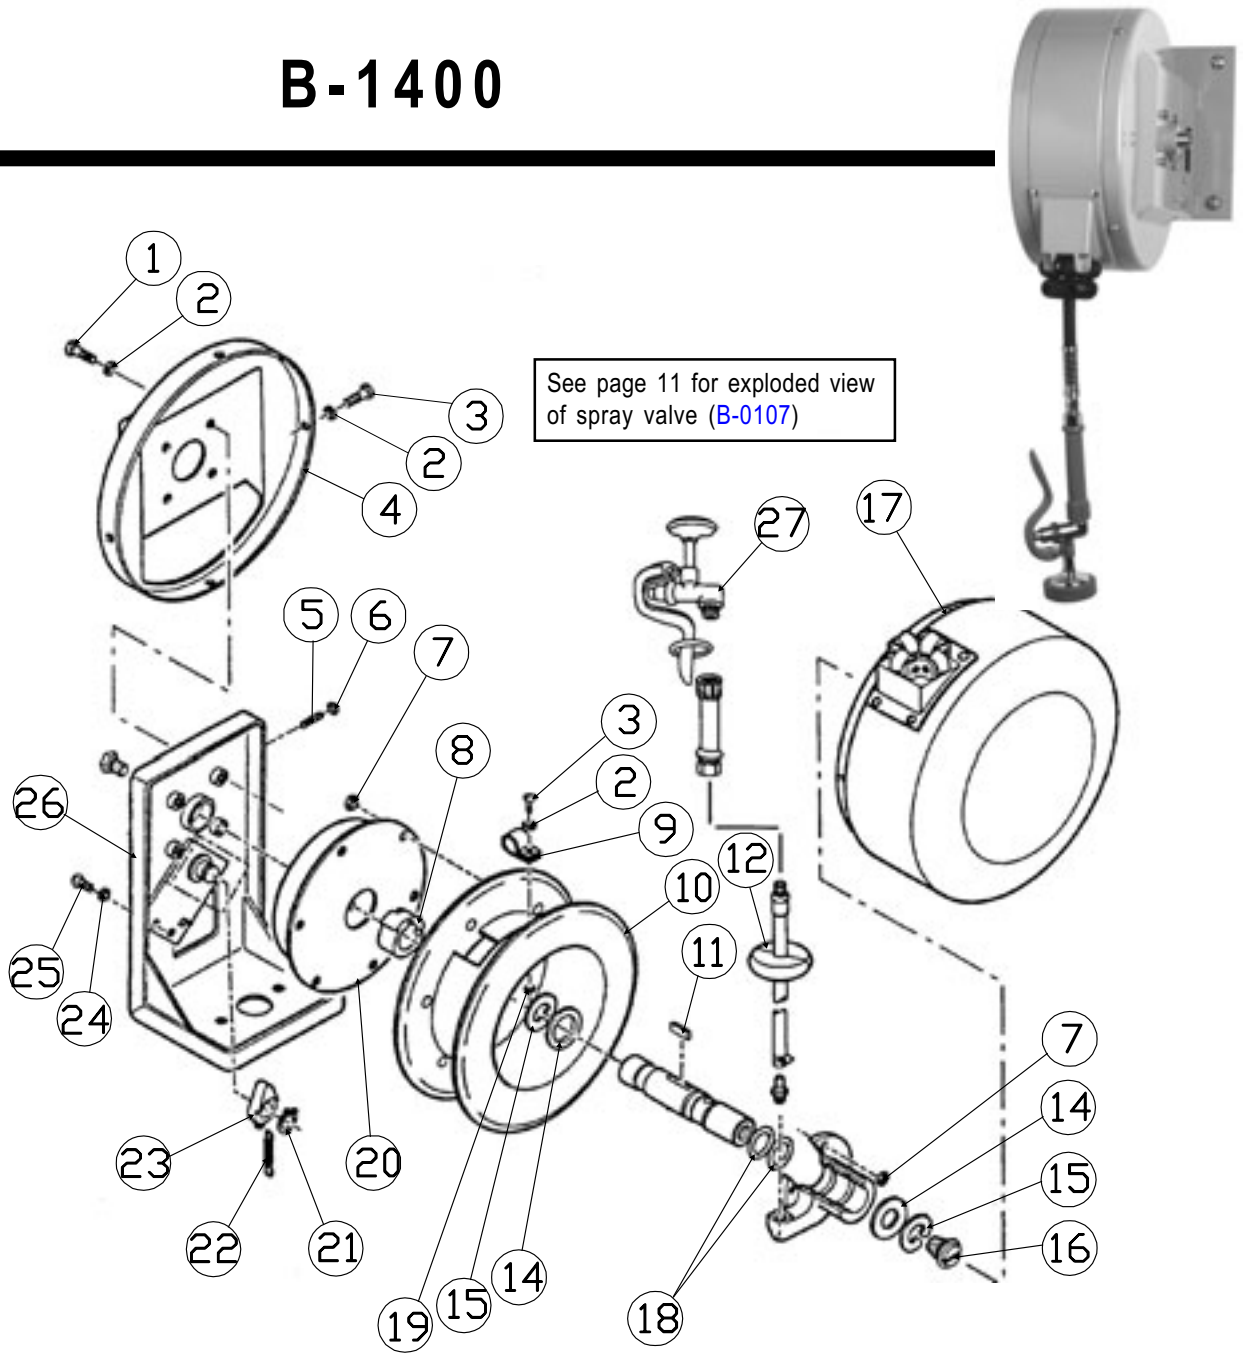

# B-1400

## ***Stainless Steel Hose Reel Assembly***

1	Hex Screw	002507-45	15	Snap Ring	002451-45
2	Lock Washer	002458-45	16	Pipe Plug	002503-45
3	Screw	002500-45	17	Asm, Cover and Hose Guide	002466-45
4	Stand Cover	002508-45	18	O-Ring	001061-45
5	Set Screw	002463-45	19	Nut	002457-45
6	Jam Nut	002498-45	20	Asm, Mainspring, Cup and Ratchet	002469-45
7	Locknut	002448-45	21	Retaining Ring	002447-45
8	Mainspring Hub	002499-45	22	Ratchet Spring	002446-45
9	Hose Clamp	002501-45	23	Ratchet Lever	002504-45
10	Asm, Drum	002502-45	24	Washer	002459-45
11	Key	002481-45	25	Screw	002505-45
12	Hose Stop	001427-45	26	Asm, Stand	002497-45
13	Asm, Hose - 35 foot	003364-40	27	Asm, Handle	002881-40
14	Washer	002453-45			