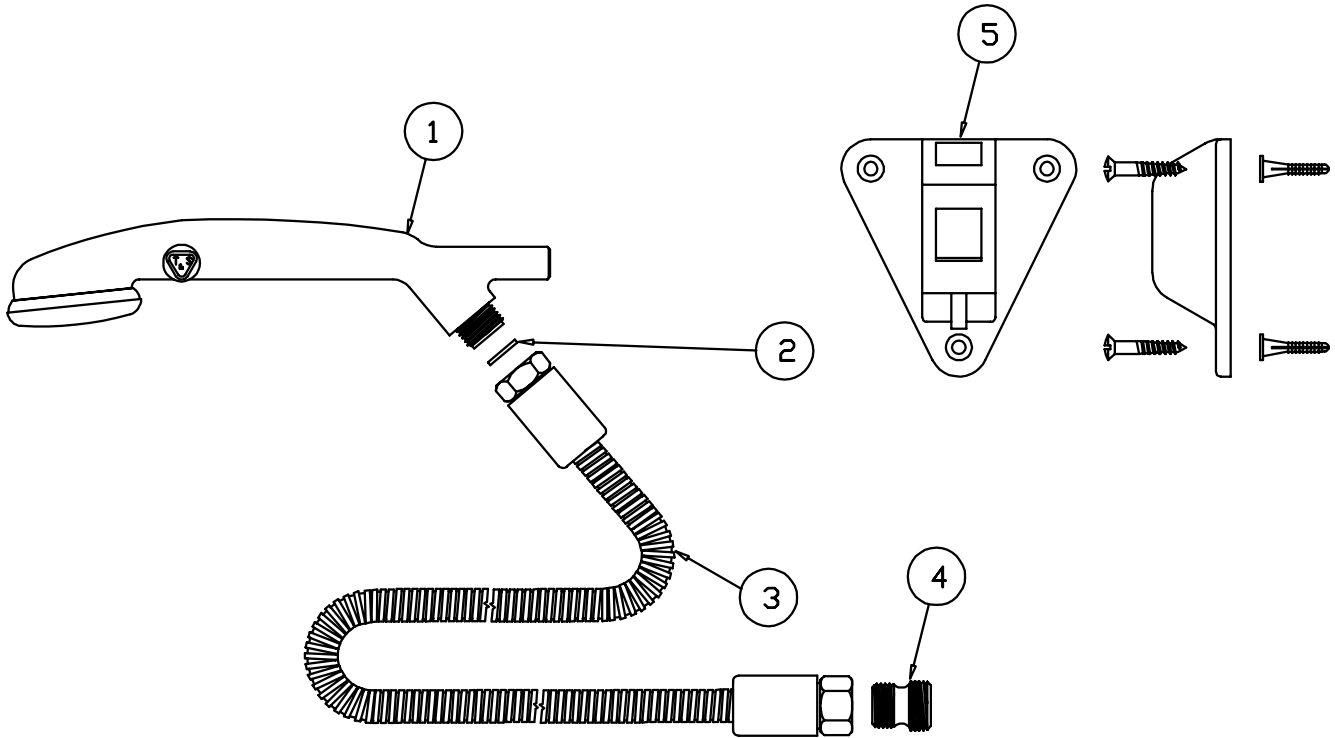

# B-0937

## Shower Quick-Connect Assembly

1	Spray, Hand	SQ-0095
2	Washer, Seal	009037-45
3	Asm, Hose, Stainless Steel, 60 in.	013E-60
4	Adapter, 1/2" Male x 3/4"-14 Male	000547-25
5	Wall Bracket, Spray	SQ-0092