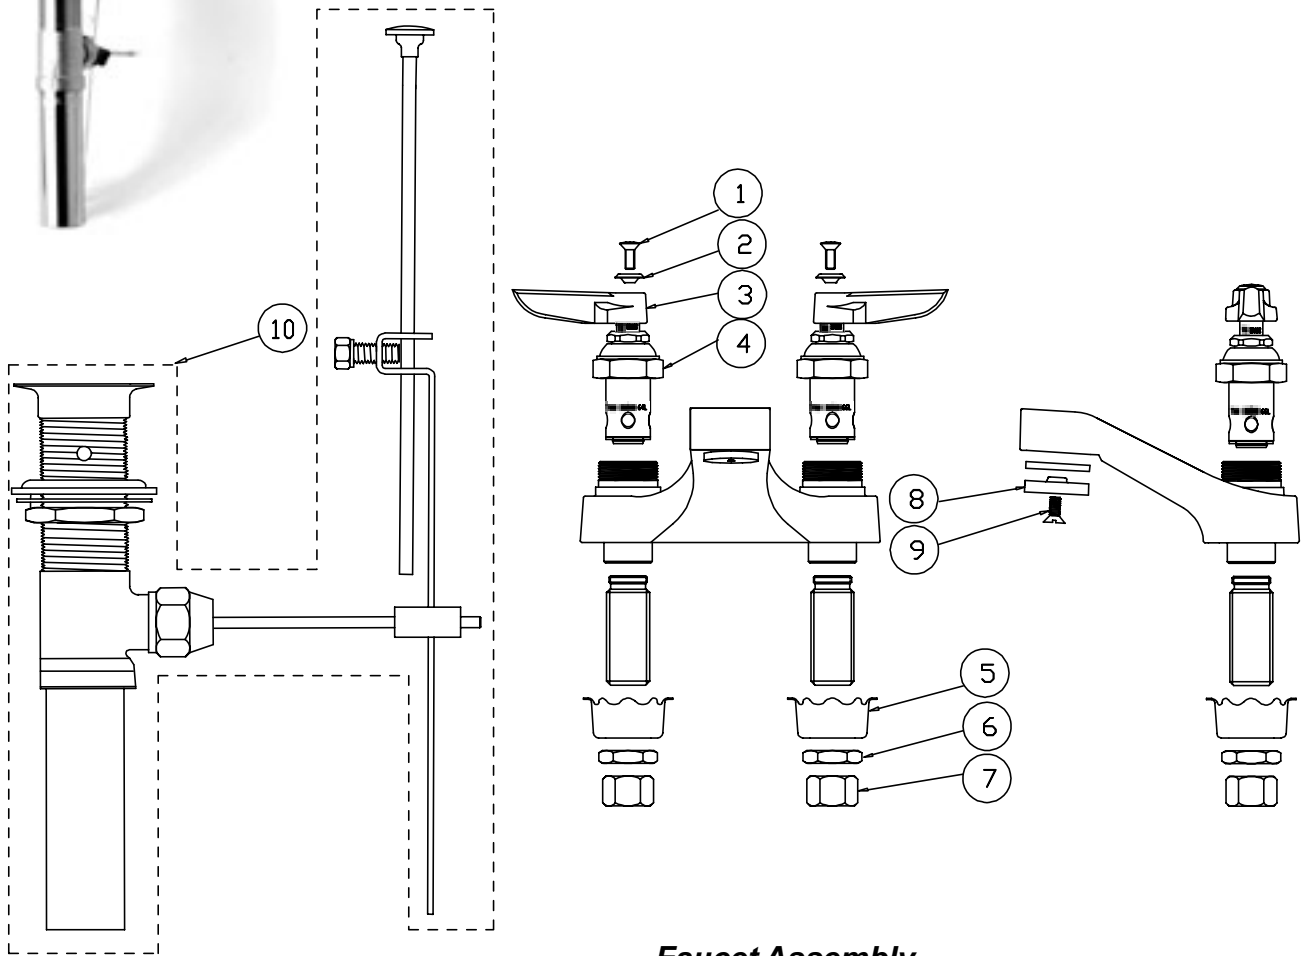

B-0876, B-0877

Model B-0876 includes pop-up drain assembly (B-0898).

Faucet Assembly

1	Screw, Handle	000922-45
2	Index, Button, Blue/Cold	001660-45
	Index, Button, Red/Hot	001661-45
3	Handle, Lever	001638-45
4	Asm, Spindle, Eterna - RH/Cold	005959-40
	Asm, Spindle, Eterna - LH/Hot	005960-40
5	Washer, Rosette	001000-45
6	Locknut	002954-45
7	Nut, Coupling	000958-20
8	Spray Face, Drip Proof	010574-25
9	Screw, Spray Face	000921-45
10	Asm, Pop-Up Drain (B-0876)	B-0898