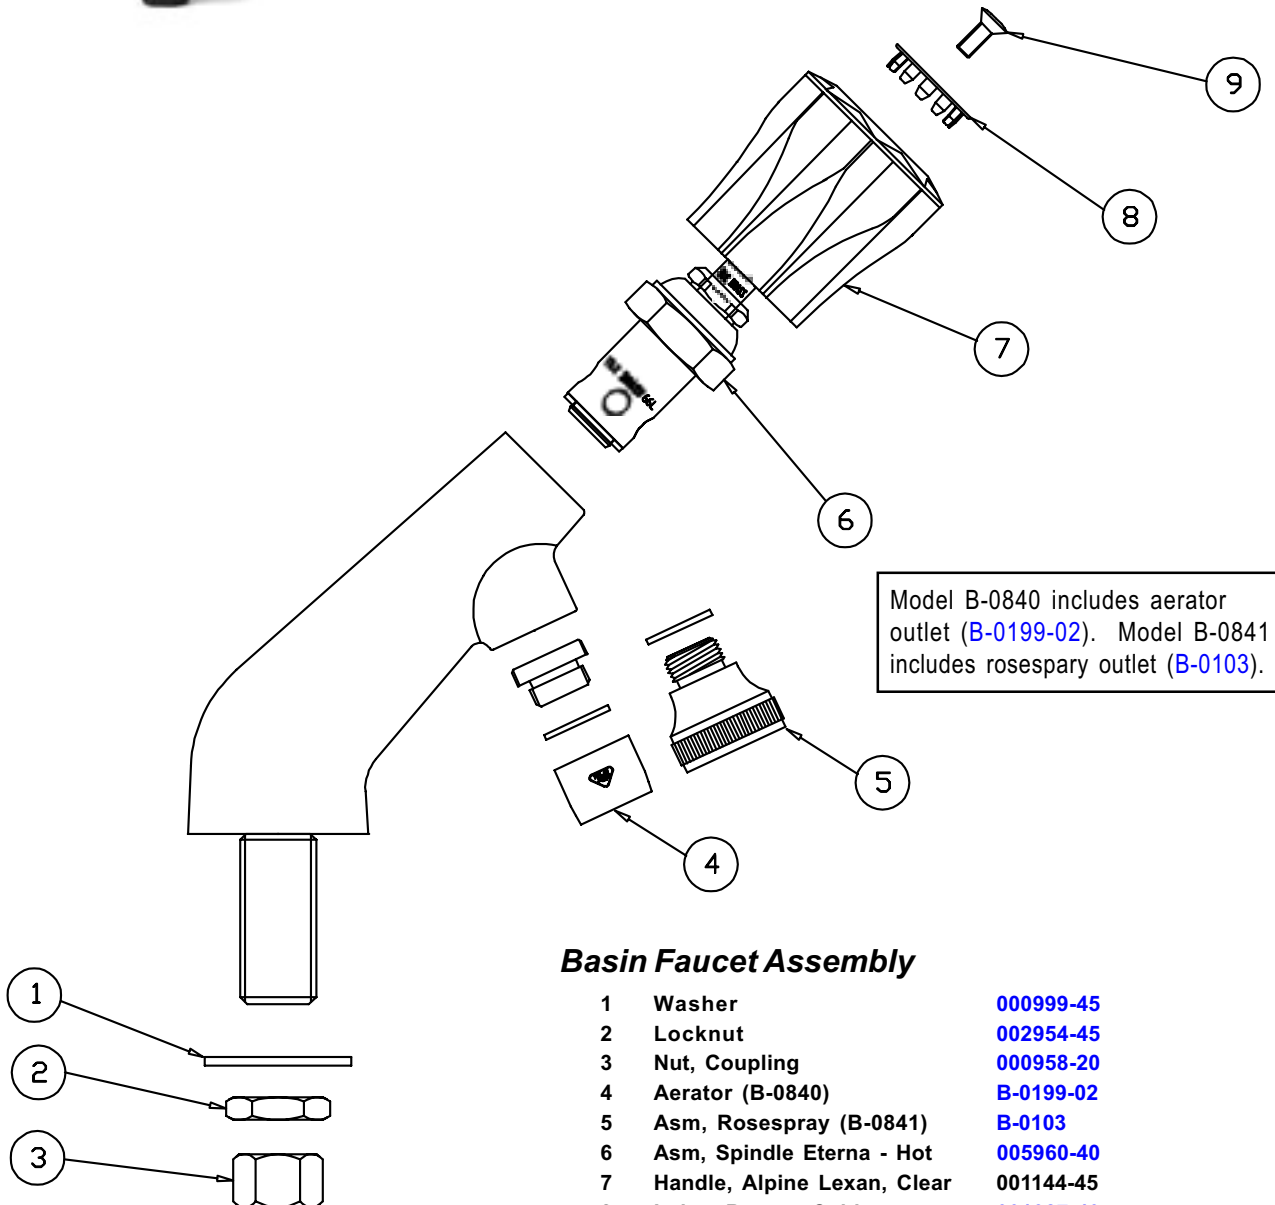

# B-0840, B-0841

Model B-0840 includes aerator outlet (B-0199-02). Model B-0841 includes rosespray outlet (B-0103).

## Basin Faucet Assembly

- |   |                             |           |
|---|-----------------------------|-----------|
| 1 | Washer                      | 000999-45 |
| 2 | Locknut                     | 002954-45 |
| 3 | Nut, Coupling               | 000958-20 |
| 4 | Aerator (B-0840)            | B-0199-02 |
| 5 | Asm, Rosespray (B-0841)     | B-0103    |
| 6 | Asm, Spindle Eterna - Hot   | 005960-40 |
| 7 | Handle, Alpine Lexan, Clear | 001144-45 |
| 8 | Index, Button, Cold         | 001327-40 |
| 9 | Screw, Handle               | 000925-45 |