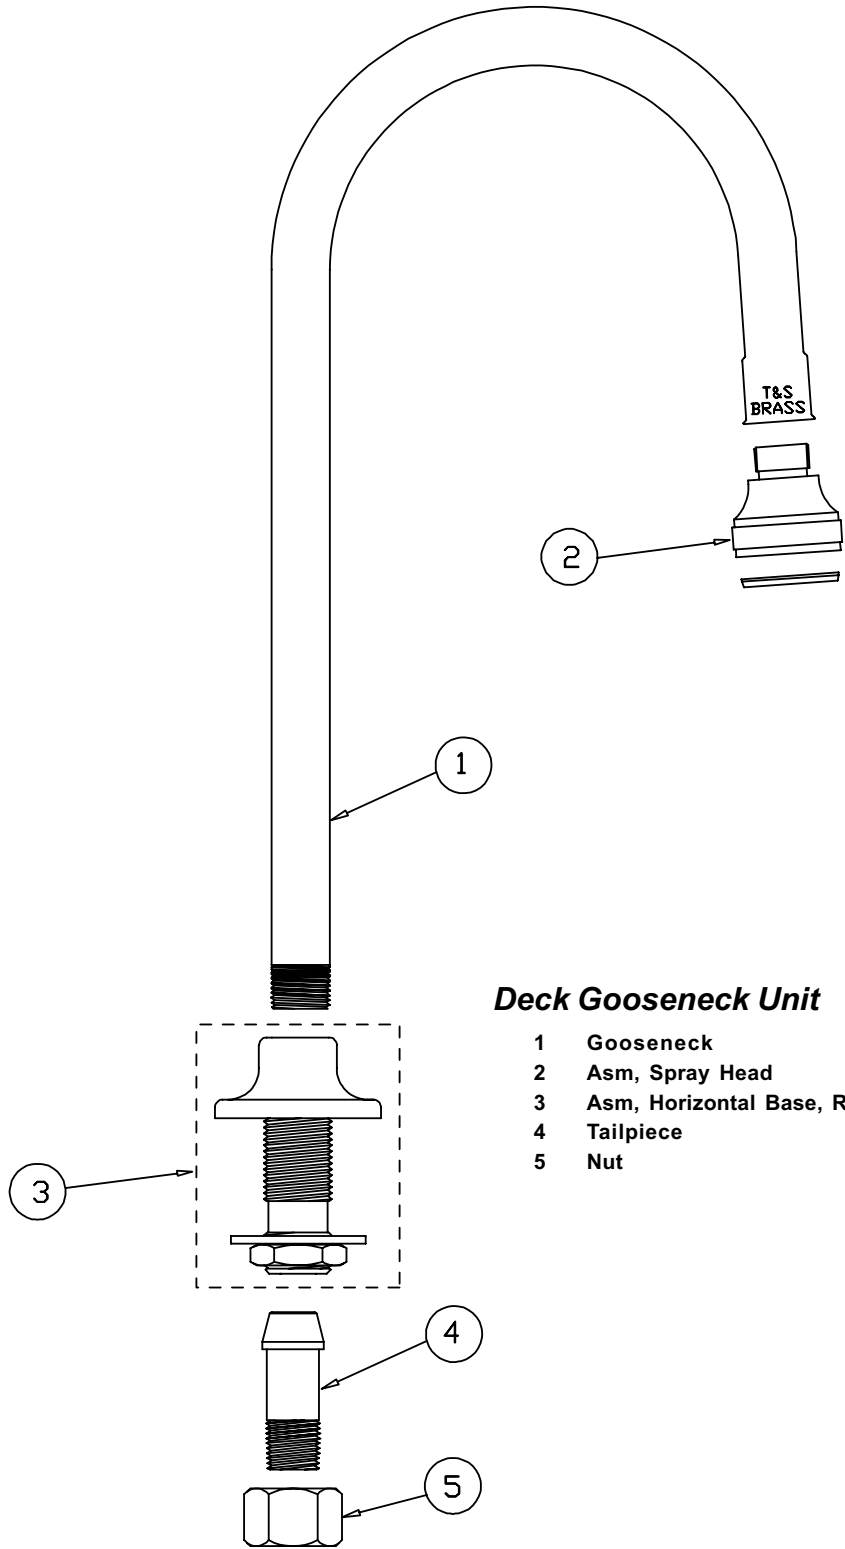

B-0524

Deck Gooseneck Unit

- | | | |
|---|-----------------------------|-----------|
| 1 | Gooseneck | 122X |
| 2 | Asm, Spray Head | B-0103 |
| 3 | Asm, Horizontal Base, Rigid | B-0430 |
| 4 | Tailpiece | 001592-20 |
| 5 | Nut | 000958-20 |