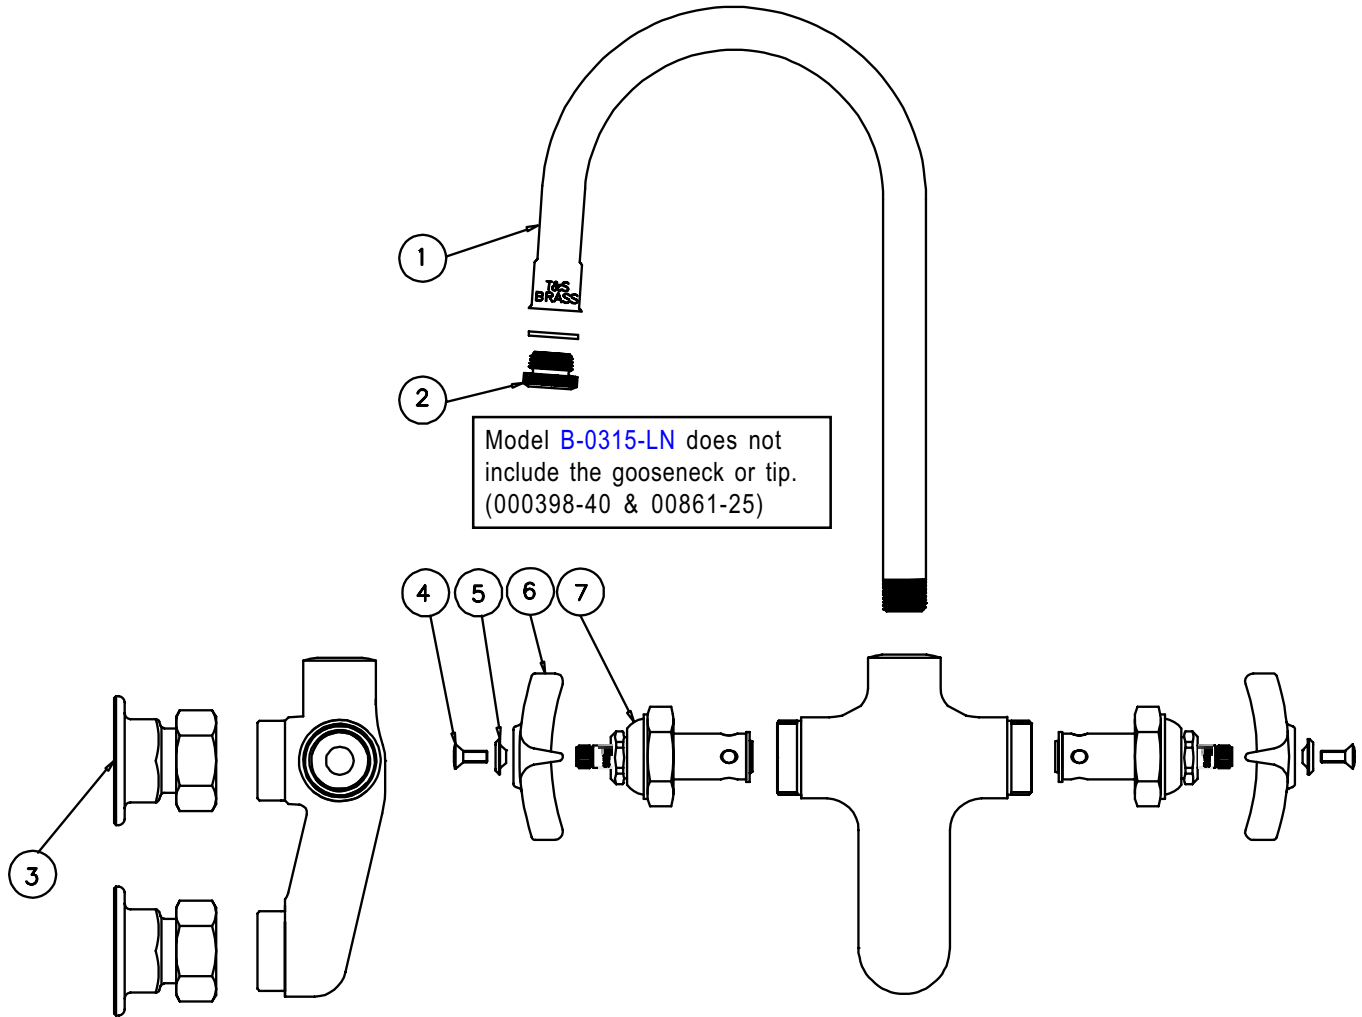

B-0315, B-0315-LN

Rigid Faucet Assembly

1	Gooseneck (B-0315)	000398-40
2	Tip, Gooseneck (B-0315)	000861-25
3	Asm, Coupling Flange	002893-45
4	Screw, Handle	000922-45
5	Index, Button, Blue/Cold	001660-45
	Index, Button, Red/Hot	001661-45
6	Handle, Kitchen 4-Arm	002521-45
7	Asm, Spindle Eterna - Hot	005960-40