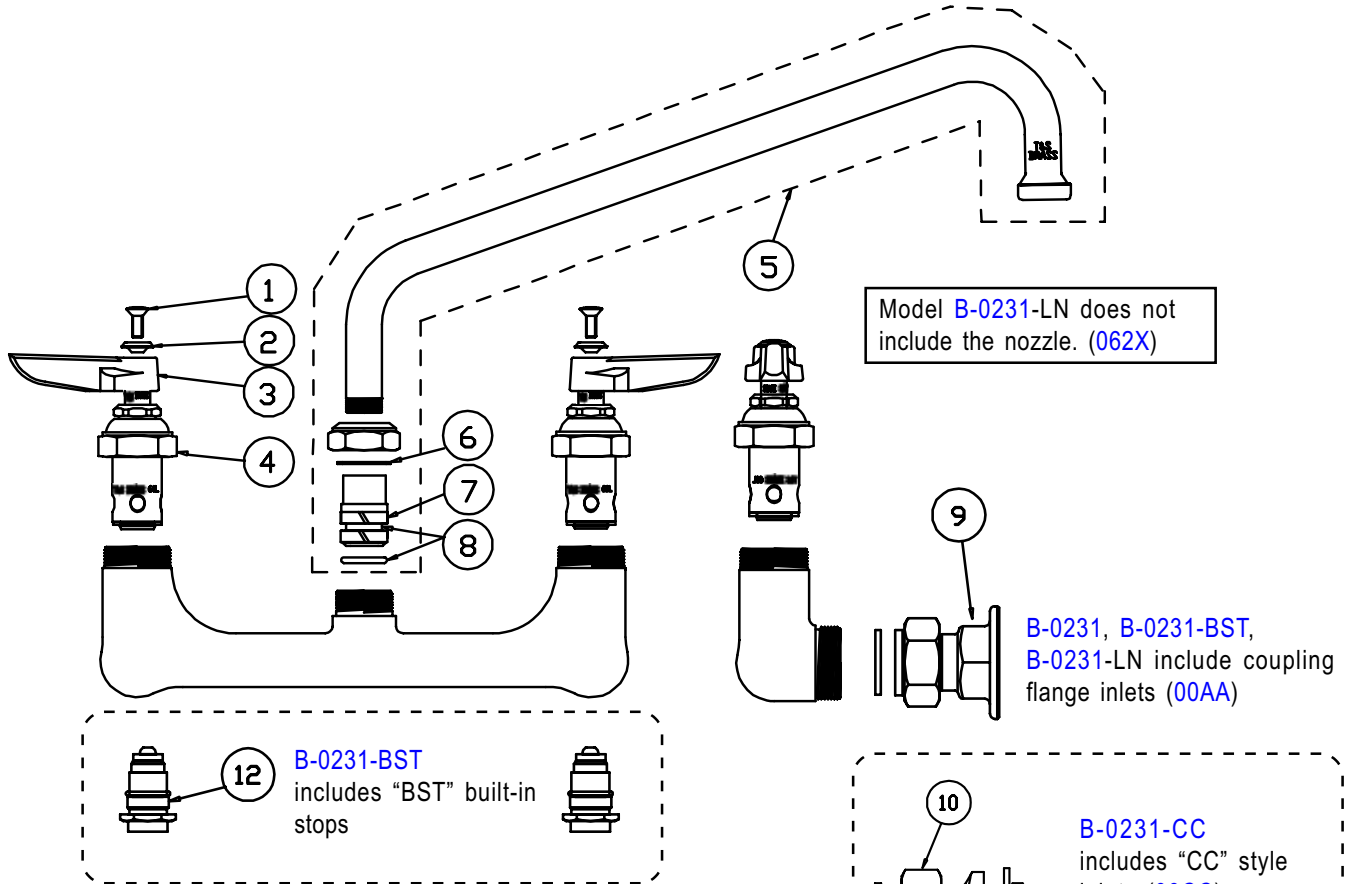

B-0231, B-0231-BST, B-0231-CC, B-0231-EE, B-0231-LN

Model B-0231-LN does not include the nozzle. (062X)

B-0231, B-0231-BST, B-0231-LN include coupling flange inlets (00AA)

B-0231-CC includes "CC" style inlets (00CC)

B-0231-EE includes "EE" style inlets (00EE)

Swivel Faucet Assembly

- | | | |
|----|---|-----------|
| 1 | Screw, Lever Handle | 000922-45 |
| 2 | Index, Button, Blue/Cold | 001660-45 |
| | Index, Button, Red/Hot | 001661-45 |
| 3 | Handle, Lever | 001638-45 |
| 4 | Asm, Spindle Eterna - LH/Cold | 005959-40 |
| | Asm, Spindle Eterna - RH/Hot | 005960-40 |
| 5 | Asm, Swing Nozzle, 12" | 062X |
| 6 | Washer, Swivel | 009538-45 |
| 7 | Sleeve | 011429-45 |
| 8 | O-Ring, Nozzle | 001074-45 |
| 9 | Asm, Coupling Flange (B-0231 & B-0231-LN) | 002893-40 |
| 10 | Asm, 'CC' Inlet (B-0231-CC) | 00CC |
| 11 | Asm, Male 'EE' Inlet (B-0231-EE) | 00EE |
| 12 | Asm, BST (B-0231-BST) | 163A |