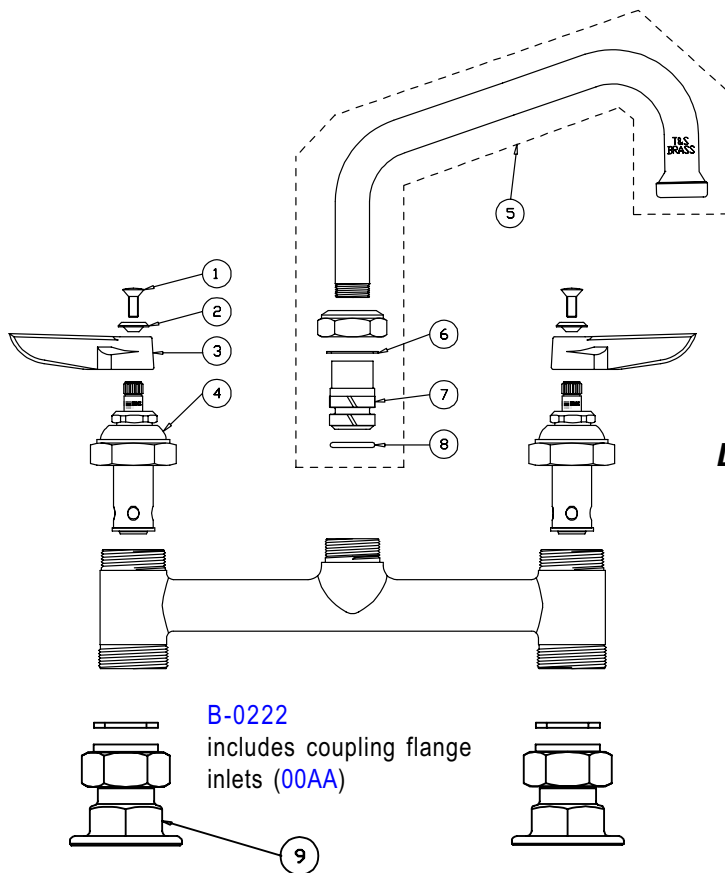

B-0222, B-0222-CC, B-0222-KK

Deck Mixing Faucet Assembly

- | | | |
|----|------------------------------------|-----------|
| 1 | Screw, Handle | 000922-45 |
| 2 | Index, Button, Blue/Cold | 001660-45 |
| | Index, Button, Red/Hot | 001661-45 |
| 3 | Handle, Lever | 001638-45 |
| 4 | Asm, Spindle Eterna - Cold | 005959-40 |
| | Asm, Spindle Eterna - Hot | 005960-40 |
| 5 | Asm, Swing Nozzle, 6" | 059X |
| 6 | Washer, Swivel | 009538-45 |
| 7 | Sleeve, Swivel | 001074-45 |
| 8 | O-Ring, Swivel | 011429-45 |
| 9 | Asm, Coupling Flange (B-0222) | 002893-40 |
| 10 | Asm, 'CC' Style Flange (B-0222-CC) | 00CC |
| 11 | Asm, 'KK' Style Flange (B-0222-KK) | 00KK |

B-0222
includes coupling flange
inlets (00AA)

B-0222-CC
includes "CC" style inlets
(00CC)

B-0222-KK
includes "KK" style
inlets (00KK)