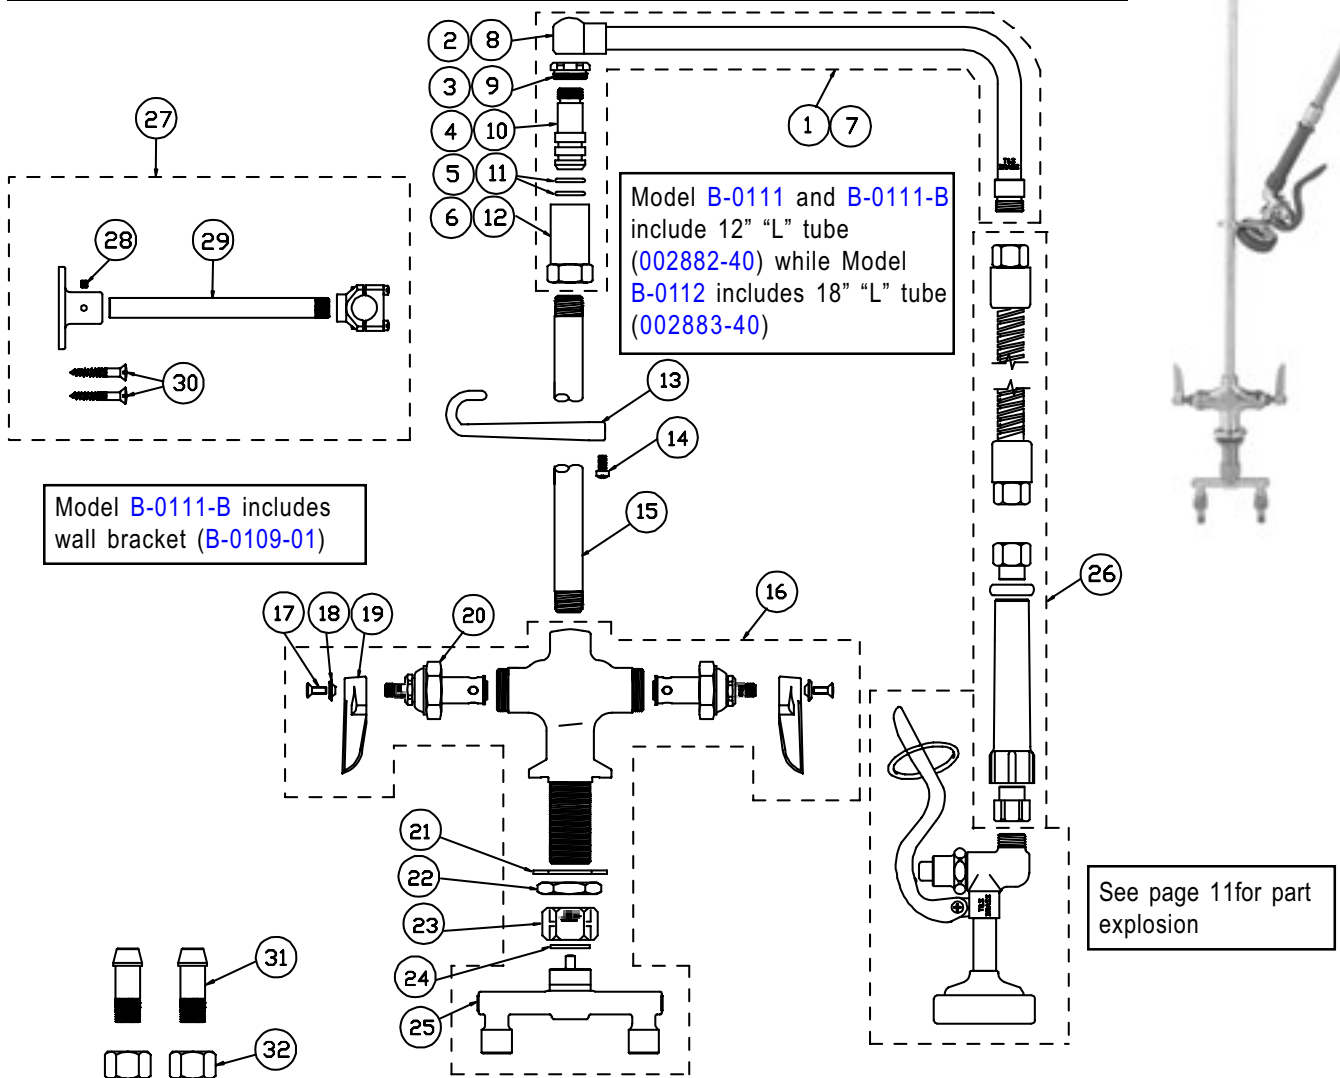

B-0111, B-0111-B, B-0112

Pre-Rinse Assembly

1	Asm, 'L' Tube, 12" (B-0111 & B-0111-	002882-40	18	Index, Button, Blue/Cold	001660-45
2	L' Tube 12"	000384-40	19	Index, Button, Red/Hot	001661-45
3	Nut, Pre-Rinse	000735-40	20	Handle, Lever	001638-45
4	Stem, Pre-Rinse	000839-25	21	Asm, Spindle Eterna - Cold	002711-40
5	O-Ring, Pre-Rinse	001074-45	22	Asm, Spindle Eterna - Hot	002712-40
6	Body, Pre Rinse	000591-25	23	Washer	002290-45
7	Asm, 'L' Tube, 18" (B-0112)	002883-40	24	Locknut	000965-45
8	L' Tube 18"	000358-40	25	Nut, Spreader	000736-20
9	Nut, Pre-Rinse	000735-40	26	Gasket	001041-45
10	Stem, Pre-Rinse	000839-25	27	Asm, Spreader Unit	002898-40
11	O-Ring, Pre-Rinse	001074-45	28	Asm, Hose and Handle, Stainless Steel	B-0020-H
12	Body, Pre Rinse	000591-25	29	Asm, Wall Bracket	B-0109-01
13	Screw, Finger Hook	000916-45	30	Set Screw	001584-45
14	Finger Hook	000021-40	31	Nipple, 6"	000346-40
15	Nipple, 3/8" x 32"	000376-40	32	Screw, Wall Mount	000915-45
16	Asm, Base Faucet	002824-40		Tailpiece	001592-20
17	Screw, Handle	000922-45		Nut	000958-20