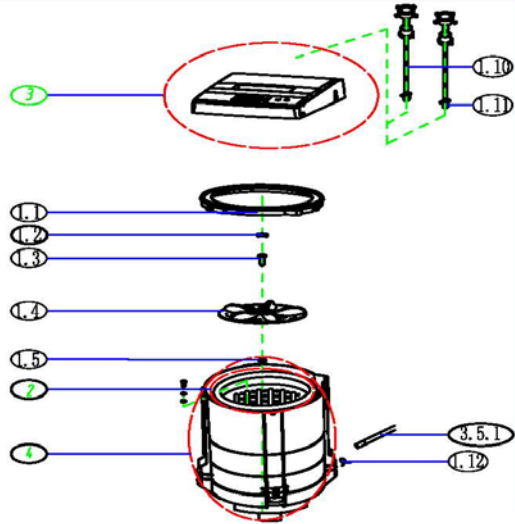

Exploded View

2: Spin Tub Subassembly

4: Outer Tub Subassembly

No.	Part Name	Quantity	Part Code
1.1	Outer Tub Cover	1.0	12138000039067
1.2	Impeller Cover	1.0	12138000039033
1.3	Screw	1.0	11301017000001
1.4	Impeller	1.0	12138000039060
1.5	Washer	1.0	11300414000006
1.6	Suspend System	1.0	12938000000164
1.7	The Drainage Overflow Hose	1.0	12138000002882
1.8	Middle Hose Assembly	1.0	12638000000763
1.9	Cabinet Base Assembly	1.0	12138000039038
1.9.1	Stationary Foot	3.0	12638000000055
1.9.2	Adjustable Foot Assembly	1.0	12138000039064
1.10	Water Inlet Hose Assembly	1.0	12038000000004
1.11	Water Inlet Hose Assembly	1.0	12038000000036
1.12	Clip Spring	1.0	12900101000807
1.13	Rear Cover	1.0	12138000039022
1.14	Handle	2.0	12138000039028
1.15	Cabinet Subassembly	1.0	12238000000829
1.16	Capacitor Assembly	1.0	17438000000102
1.17	Power Cord	1.0	17438000001850
1.18	Permanent magnet synchronous pump	1.0	11001011000307
1.19	Clip Spring	2.0	12900101000334
1.20	Hole Cover	2.0	12138000039052
2	Spin Tub Subassembly	1.0	12138000039048
2.1	Balance Ring Assembly	1.0	12138000039049
2.2	Filtering Cover Assembly	1.0	12138000039051
2.3	Tub Bottom Base	1.0	12138000039050
2.4	Coupling Plate	1.0	12238000000275
2.5	Stainless Steel Tub	1.0	12238000004962
3	Top Cover And Door Cover Assembly	1.0	12138000037008
3.1	Cover Assembly	1.0	P0000000850604
3.2	Damper	1.0	12938000000634
3.3	Damper	1.0	12938000000631
3.4	Impact Switch	1.0	17438000001313
3.5	Water Inlet Valve Cover Assembly	1.0	12238000003982
3.6	Water Level Sensor Assembly	1.0	17438000005262
3.6.1	Air Pipe	1.0	P0000000281151
3.7	Top Cover	1.0	P0000000850590
3.8	Breakwater Plate	1.0	12138000037009
3.9	Breakwater Plate	1.0	12138000039066
3.10	Internal Wire Assembly	1.0	17438000007182
3.11	PCB	1.0	17138000022365
3.12	Control Panel Assembly	1.0	12138000039061
4.1	Nut	3.0	11301512000037
4.2	Earth Wire Subassembly	1.0	17401108000478
4.3	Drain Valve Subassembly	1.0	12138000039062
4.4	Retractor	1.0	17438000007081
4.5	Screw	4.0	11301225000012
4.6	Bracket	1.0	12238000000477
4.7	Screw	4.0	11301225000012
4.8	Overflow Hose	1.0	12138000002909
4.9	Outer Tub Subordinate Assembly	1.0	12138000010038
4.9.1	Outer Tub Hole Cover	1.0	12138000001551
4.10	Clutch Body Subassembly	1.0	12938000000386
4.11	Lower Cushion	2.0	12138000002864
4.12	Single phase asynchronous motor	1.0	11002012025002
4.13	Screw	2.0	11301002000022
4.14	Motor Pulley Assembly	1.0	12338000000036
4.15	V-Belt	1.0	12638000000109