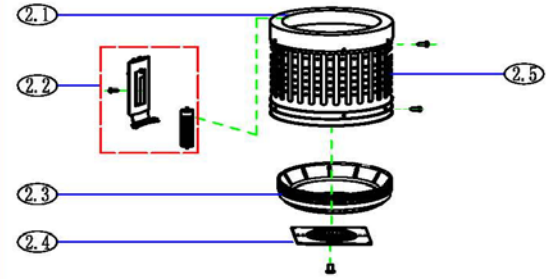

Exploded View

2: Spin Tub Subassembly

4: Outer Tub Subassembly

No.	Part Name	Quantity	Part Code
1.1	Outer Tub Cover	1.0	12138000039067
1.2	Impeller Cover	1.0	12138000039033
1.3	Screw	1.0	11301017000001
1.4	Impeller	1.0	12138000039060
1.5	Washer	1.0	11300414000006
1.6	Suspend System	1.0	12938000000164
1.7	The Drainage Overflow Hose	1.0	12138000002882
1.8	Middle Hose Assembly	1.0	12638000000763
1.9	Cabinet Base Assembly	1.0	12138000039038
1.9.1	Stationary Foot	3.0	12638000000055
1.9.2	Adjustable Foot Assembly	1.0	12138000039064
1.10	Water Inlet Hose Assembly	1.0	12038000000004
1.11	Water Inlet Hose Assembly	1.0	12038000000036
1.12	Clip Spring	1.0	12900101000807
1.13	Rear Cover	1.0	12138000039022
1.14	Handle	2.0	12138000039028
1.15	Cabinet Subassembly	1.0	12238000000829
1.16	Capacitor Assembly	1.0	17438000000102
1.17	Power Cord	1.0	17438000001850
1.18	Permanent magnet synchronous pump	1.0	11001011000307
1.19	Clip Spring	2.0	12900101000334
1.20	Hole Cover	2.0	12138000039052
2	Spin Tub Subassembly	1.0	12138000039048
2.1	Balance Ring Assembly	1.0	12138000039049
2.2	Filtering Cover Assembly	1.0	12138000039051
2.3	Tub Bottom Base	1.0	12138000039050
2.4	Coupling Plate	1.0	12238000000275
2.5	Stainless Steel Tub	1.0	12238000004962
3	Top Cover And Door Cover Assembly	1.0	12138000037008
3.1	Cover Assembly	1.0	P0000000850604
3.2	Damper	1.0	12938000000634
3.3	Damper	1.0	12938000000631
3.4	Impact Switch	1.0	17438000001313
3.5	Water Inlet Valve Cover Assembly	1.0	12238000003982
3.6	Water Level Sensor Assembly	1.0	17438000005262
3.6.1	Air Pipe	1.0	P0000000281151
3.7	Top Cover	1.0	P0000000850590
3.8	Breakwater Plate	1.0	12138000037009
3.9	Breakwater Plate	1.0	12138000039066
3.10	Internal Wire Assembly	1.0	17438000007182
3.11	PCB	1.0	17138000022365
3.12	Control Panel Assembly	1.0	12138000039061
4.1	Nut	3.0	11301512000037
4.2	Earth Wire Subassembly	1.0	17401108000478
4.3	Drain Valve Subassembly	1.0	12138000039062
4.4	Retractor	1.0	17438000007081
4.5	Screw	4.0	11301225000012
4.6	Bracket	1.0	12238000000477
4.7	Screw	4.0	11301225000012
4.8	Overflow Hose	1.0	12138000002909
4.9	Outer Tub Subordinate Assembly	1.0	12138000010038
4.9.1	Outer Tub Hole Cover	1.0	12138000001551
4.10	Clutch Body Subassembly	1.0	12938000000386
4.11	Lower Cushion	2.0	12138000002864
4.12	Single phase asynchronous motor	1.0	11002012025002
4.13	Screw	2.0	11301002000022
4.14	Motor Pulley Assembly	1.0	12338000000036
4.15	V-Belt	1.0	12638000000109