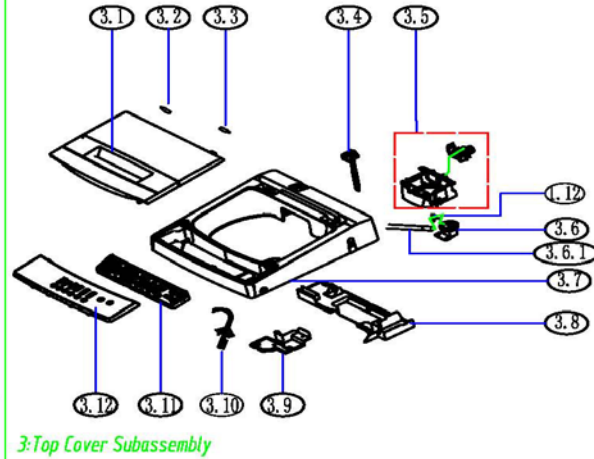

Exploded View

2: Spin Tub Subassembly

4: Outer Tub Subassembly

No.	Part Name	Quantity	Part Code
1.1	Outer Tub Cover	1.0	12138000039067
1.2	Impeller Cover	1.0	12138000039033
1.3	Screw	1.0	11301017000001
1.4	Impeller	1.0	12138000039060
1.5	Washer	1.0	11300414000006
1.6	Suspend System	1.0	12938000000164
1.7	The Drainage Overflow Hose	1.0	12138000002882
1.8	Middle Hose Assembly	1.0	12638000000763
1.9	Cabinet Base Assembly	1.0	12138000039038
1.9.1	Stationary Foot	3.0	12638000000055
1.9.2	Adjustable Foot Assembly	1.0	12138000039064
1.10	Water Inlet Hose Assembly	1.0	12038000000004
1.11	Water Inlet Hose Assembly	1.0	12038000000036
1.12	Clip Spring	1.0	12900101000807
1.13	Rear Cover	1.0	12138000039022
1.14	Handle	2.0	12138000039028
1.15	Cabinet Subassembly	1.0	12238000000829
1.16	Capacitor Assembly	1.0	17438000000102
1.17	Power Cord	1.0	17438000001850
1.18	Permanent magnet synchronous pump	1.0	11001011000307
1.19	Clip Spring	2.0	12900101000334
1.20	Hole Cover	2.0	12138000039052
2	Spin Tub Subassembly	1.0	12138000039048
2.1	Balance Ring Assembly	1.0	12138000039049
2.2	Filtering Cover Assembly	1.0	12138000039051
2.3	Tub Bottom Base	1.0	12138000039050
2.4	Coupling Plate	1.0	12238000000275
2.5	Stainless Steel Tub	1.0	12238000004962
3	Top Cover And Door Cover Assembly	1.0	12138000037008
3.1	Cover Assembly	1.0	P0000000850604
3.2	Damper	1.0	12938000000634
3.3	Damper	1.0	12938000000631
3.4	Impact Switch	1.0	17438000001313
3.5	Water Inlet Valve Cover Assembly	1.0	12238000003982
3.6	Water Level Sensor Assembly	1.0	17438000005262
3.6.1	Air Pipe	1.0	P0000000281151
3.7	Top Cover	1.0	P0000000850590
3.8	Breakwater Plate	1.0	12138000037009
3.9	Breakwater Plate	1.0	12138000039066
3.10	Internal Wire Assembly	1.0	17438000007182
3.11	PCB	1.0	17138000022365
3.12	Control Panel Assembly	1.0	12138000039061
4.1	Nut	3.0	11301512000037
4.2	Earth Wire Subassembly	1.0	17401108000478
4.3	Drain Valve Subassembly	1.0	12138000039062
4.4	Retractor	1.0	17438000007081
4.5	Screw	4.0	11301225000012
4.6	Bracket	1.0	12238000000477
4.7	Screw	4.0	11301225000012
4.8	Overflow Hose	1.0	12138000002909
4.9	Outer Tub Subordinate Assembly	1.0	12138000010038
4.9.1	Outer Tub Hole Cover	1.0	12138000001551
4.10	Clutch Body Subassembly	1.0	12938000000386
4.11	Lower Cushion	2.0	12138000002864
4.12	Single phase asynchronous motor	1.0	11002012025002
4.13	Screw	2.0	11301002000022
4.14	Motor Pulley Assembly	1.0	12338000000036
4.15	V-Belt	1.0	12638000000109