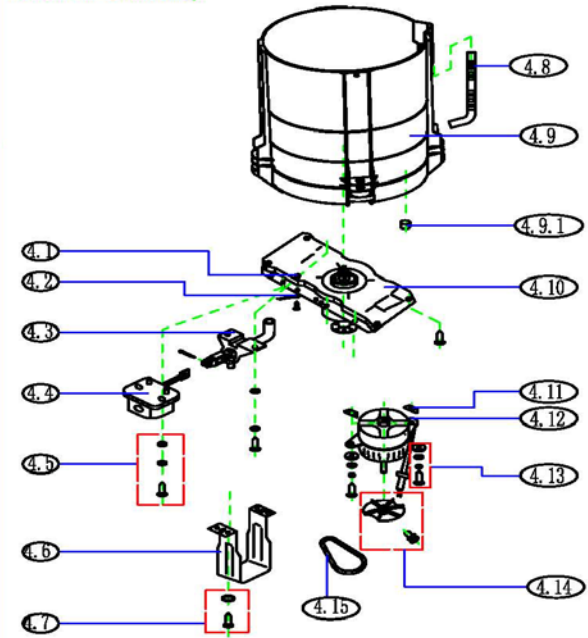

Exploded View

2: Spin Tub Subassembly

4: Outer Tub Subassembly

No.	Part Name	Quantity	Part Code
1.1	Outer Tub Cover	1.0	12138000039067
1.2	Impeller Cover	1.0	12138000039033
1.3	Screw	1.0	11301017000001
1.4	Impeller	1.0	12138000039060
1.5	Washer	1.0	11300414000006
1.6	Suspend System	1.0	12938000000164
1.7	The Drainage Overflow Hose	1.0	12138000002882
1.8	Middle Hose Assembly	1.0	12638000000763
1.9	Cabinet Base Assembly	1.0	12138000039038
1.9.1	Stationary Foot	3.0	12638000000055
1.9.2	Adjustable Foot Assembly	1.0	12138000039064
1.10	Water Inlet Hose Assembly	1.0	12038000000004
1.11	Water Inlet Hose Assembly	1.0	12038000000036
1.12	Clip Spring	1.0	12900101000807
1.13	Rear Cover	1.0	12138000039022
1.14	Handle	2.0	12138000039028
1.15	Cabinet Subassembly	1.0	12238000000829
1.16	Capacitor Assembly	1.0	17438000000102
1.17	Power Cord	1.0	17438000001850
1.18	Permanent magnet synchronous pump	1.0	11001011000307
1.19	Clip Spring	2.0	12900101000334
1.20	Hole Cover	2.0	12138000039052
2	Spin Tub Subassembly	1.0	12138000039048
2.1	Balance Ring Assembly	1.0	12138000039049
2.2	Filtering Cover Assembly	1.0	12138000039051
2.3	Tub Bottom Base	1.0	12138000039050
2.4	Coupling Plate	1.0	12238000000275
2.5	Stainless Steel Tub	1.0	12238000004962
3	Top Cover And Door Cover Assembly	1.0	12138000037008
3.1	Cover Assembly	1.0	P0000000850604
3.2	Damper	1.0	12938000000634
3.3	Damper	1.0	12938000000631
3.4	Impact Switch	1.0	17438000001313
3.5	Water Inlet Valve Cover Assembly	1.0	12238000003982
3.6	Water Level Sensor Assembly	1.0	17438000005262
3.6.1	Air Pipe	1.0	P0000000281151
3.7	Top Cover	1.0	P0000000850590
3.8	Breakwater Plate	1.0	12138000037009
3.9	Breakwater Plate	1.0	12138000039066
3.10	Internal Wire Assembly	1.0	17438000007182
3.11	PCB	1.0	17138000022365
3.12	Control Panel Assembly	1.0	12138000039061
4.1	Nut	3.0	11301512000037
4.2	Earth Wire Subassembly	1.0	17401108000478
4.3	Drain Valve Subassembly	1.0	12138000039062
4.4	Retractor	1.0	17438000007081
4.5	Screw	4.0	11301225000012
4.6	Bracket	1.0	12238000000477
4.7	Screw	4.0	11301225000012
4.8	Overflow Hose	1.0	12138000002909
4.9	Outer Tub Subordinate Assembly	1.0	12138000010038
4.9.1	Outer Tub Hole Cover	1.0	12138000001551
4.10	Clutch Body Subassembly	1.0	12938000000386
4.11	Lower Cushion	2.0	12138000002864
4.12	Single phase asynchronous motor	1.0	11002012025002
4.13	Screw	2.0	11301002000022
4.14	Motor Pulley Assembly	1.0	12338000000036
4.15	V-Belt	1.0	12638000000109