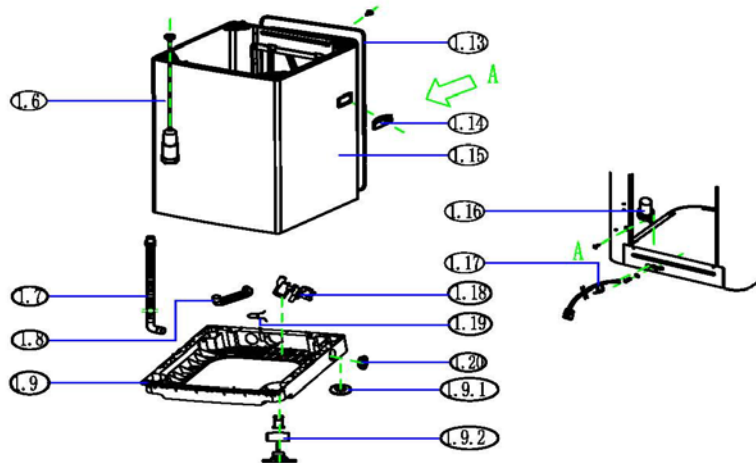

Exploded View

2: Spin Tub Subassembly

4: Outer Tub Subassembly

No.	Part Name	Quantity	Part Code
1.1	Outer Tub Cover	1.0	12138000039067
1.2	Impeller Cover	1.0	12138000039033
1.3	Screw	1.0	11301017000001
1.4	Impeller	1.0	12138000039060
1.5	Washer	1.0	11300414000006
1.6	Suspend System	1.0	12938000000164
1.7	The Drainage Overflow Hose	1.0	12138000002882
1.8	Middle Hose Assembly	1.0	12638000000763
1.9	Cabinet Base Assembly	1.0	12138000039038
1.9.1	Stationary Foot	3.0	12638000000055
1.9.2	Adjustable Foot Assembly	1.0	12138000039064
1.10	Water Inlet Hose Assembly	1.0	12038000000004
1.11	Water Inlet Hose Assembly	1.0	12038000000036
1.12	Clip Spring	1.0	12900101000807
1.13	Rear Cover	1.0	12138000039022
1.14	Handle	2.0	12138000039028
1.15	Cabinet Subassembly	1.0	12238000000829
1.16	Capacitor Assembly	1.0	17438000000102
1.17	Power Cord	1.0	17438000001850
1.18	Permanent magnet synchronous pump	1.0	11001011000307
1.19	Clip Spring	2.0	12900101000334
1.20	Hole Cover	2.0	12138000039052
2	Spin Tub Subassembly	1.0	12138000039048
2.1	Balance Ring Assembly	1.0	12138000039049
2.2	Filtering Cover Assembly	1.0	12138000039051
2.3	Tub Bottom Base	1.0	12138000039050
2.4	Coupling Plate	1.0	12238000000275
2.5	Stainless Steel Tub	1.0	12238000004962
3	Top Cover And Door Cover Assembly	1.0	12138000037008
3.1	Cover Assembly	1.0	P0000000850604
3.2	Damper	1.0	12938000000634
3.3	Damper	1.0	12938000000631
3.4	Impact Switch	1.0	17438000001313
3.5	Water Inlet Valve Cover Assembly	1.0	12238000003982
3.6	Water Level Sensor Assembly	1.0	17438000005262
3.6.1	Air Pipe	1.0	P0000000281151
3.7	Top Cover	1.0	P0000000850590
3.8	Breakwater Plate	1.0	12138000037009
3.9	Breakwater Plate	1.0	12138000039066
3.10	Internal Wire Assembly	1.0	17438000007182
3.11	PCB	1.0	17138000022365
3.12	Control Panel Assembly	1.0	12138000039061
4.1	Nut	3.0	11301512000037
4.2	Earth Wire Subassembly	1.0	17401108000478
4.3	Drain Valve Subassembly	1.0	12138000039062
4.4	Retractor	1.0	17438000007081
4.5	Screw	4.0	11301225000012
4.6	Bracket	1.0	12238000000477
4.7	Screw	4.0	11301225000012
4.8	Overflow Hose	1.0	12138000002909
4.9	Outer Tub Subordinate Assembly	1.0	12138000010038
4.9.1	Outer Tub Hole Cover	1.0	12138000001551
4.10	Clutch Body Subassembly	1.0	12938000000386
4.11	Lower Cushion	2.0	12138000002864
4.12	Single phase asynchronous motor	1.0	11002012025002
4.13	Screw	2.0	11301002000022
4.14	Motor Pulley Assembly	1.0	12338000000036
4.15	V-Belt	1.0	12638000000109