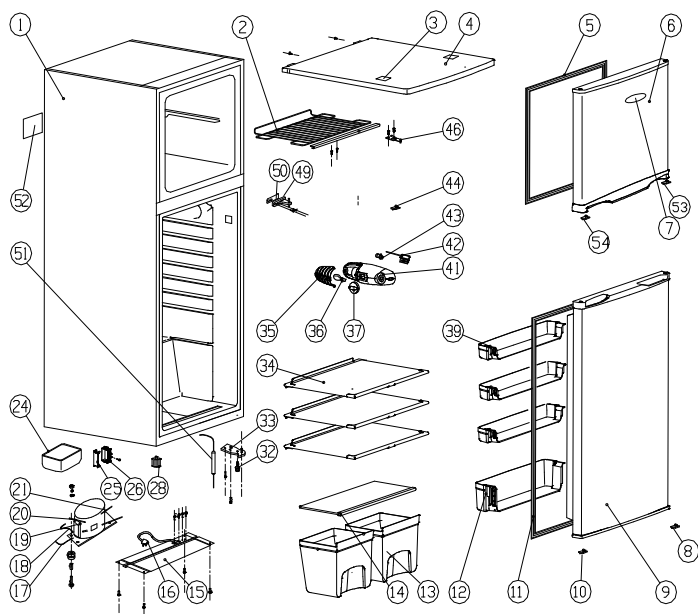

RA7316PST Spare Parts List

No.	Spare Part No.
1	10010892
2	10202086
3	20013800
4	20013799
5	20011684
6	10023295
7	20086413
8	20010348
9	10020610
10	20010460
11	20011685
12A	20014704
13A	20013159
14	10201577
15	10201405
16	20050128
17	20050195
18	20050012
19	20061917
20	20060010
21A	20060046
24	20012807
25	20014438
26	20014437
28	20011245
32	20013010
33	20022150
34	10204050
35	20011051
36B	20050045
37	20010024
39A	20016294
41	20010216
42	20060703
43	20050031
44	20050016
46	20022149
49	20023116
50	20012230
51B	20060086
53	20010345
54	20010452
	20010030

Description of Spare Part
Cabinet
Shelves of freezer chamber
Screw cover for top cover
Top cover
Upper door gasket
Upper door
Trade mark
Lower door right aid-closer
Lower door
Lower door left aid-closer
Lower door gasket
Lower door lower balcony (transparent)
Crisper drawer (transparent)
Cover of crisper drawer
Compressor support base
Supply cord plug
Connecting wire of compressor
Earthing wire of compressor
Compressor(UKT60YAX)
Process tube
Connecting tube (short)
Drain pan
Base of wire box
Wire box
Long adjust leg
Short adjust leg
Lower door hinge assembly
Shelf of refrigerator chamber
Lamp cover
Lamp Bulb (E14,110V)
Thermostat knob
Lower door upper balcony (transparent)
Thermostat cover
Thermostat
Lamp holder (E14)
Door switch
Upper door hinge assembly
Middle hinge
Middle hinge cushion
Drier filter (for R600a)
Right limit block of door
Left limit block of door
Ice cube tray