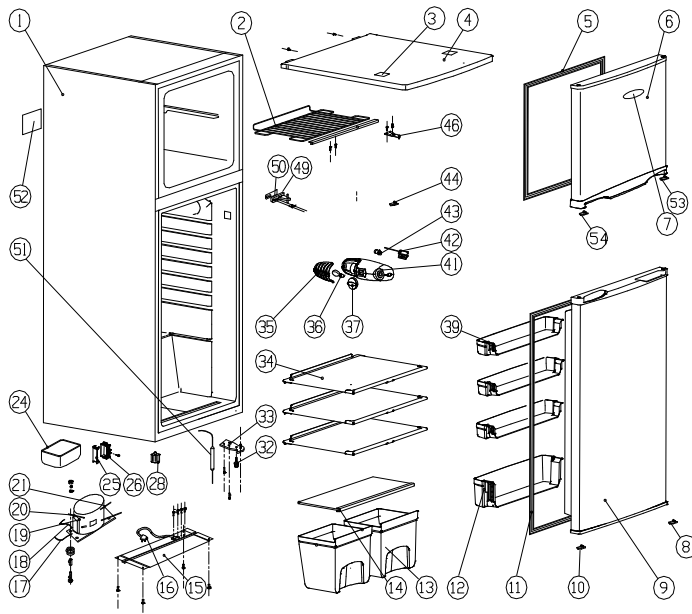

# RA7306WT Spare Parts List

No.	Spare Part No.
2	10202086
3	20010088
4	20013230
5	20011683
6	10021804
7	20037823
8	20010021
9	10021118
10	20010384
11	20011686
12A	20014704
13A	20013159
14	10201577
15	10201405
16	20050128
17	20050195
18	20050012
19	20061917
20	20060010
21A	20060046
24	20012807
25	20014438
26	20014437
28	20010035
32	20011696
33	20022150
34	10204050
35	20011051
36B	20050045
37	20010024
39A	20016294
41	20010216
42	20060703
43	20050031
44	20050016
46	20022190
49	20023116
50	20012230
51B	20060086
53	20010068
54	20010371
	20010030

<b>Description of Spare Part</b>
Shelves of freezer chamber
Screw cover for top cover
Top cover
Upper door gasket
Upper door
Trade mark
Lower door right aid-closer
Lower door
Lower door left aid-closer
Lower door gasket
Lower door lower balcony (transparent)
Crisper drawer (transparent)
Cover of crisper drawer
Compressor support base
Supply cord plug
Connecting wire of compressor
Earthing wire of compressor
Compressor(UKT60YAX)
Process tube
Connecting tube (short)
Drain pan
Base of wire box
Wire box
Long adjust leg
Short adjust leg
Lower door hinge assembly
Shelf of refrigerator chamber
Lamp cover
Lamp Bulb (E14,110V)
Thermostat knob
Lower door upper balcony (transparent)
Thermostat cover
Thermostat
Lamp holder (E14)
Door switch
Upper door hinge assembly
Middle hinge
Middle hinge cushion
Drier filter (for R600a)
Right limit block of door
Left limit block of door
Ice cube tray