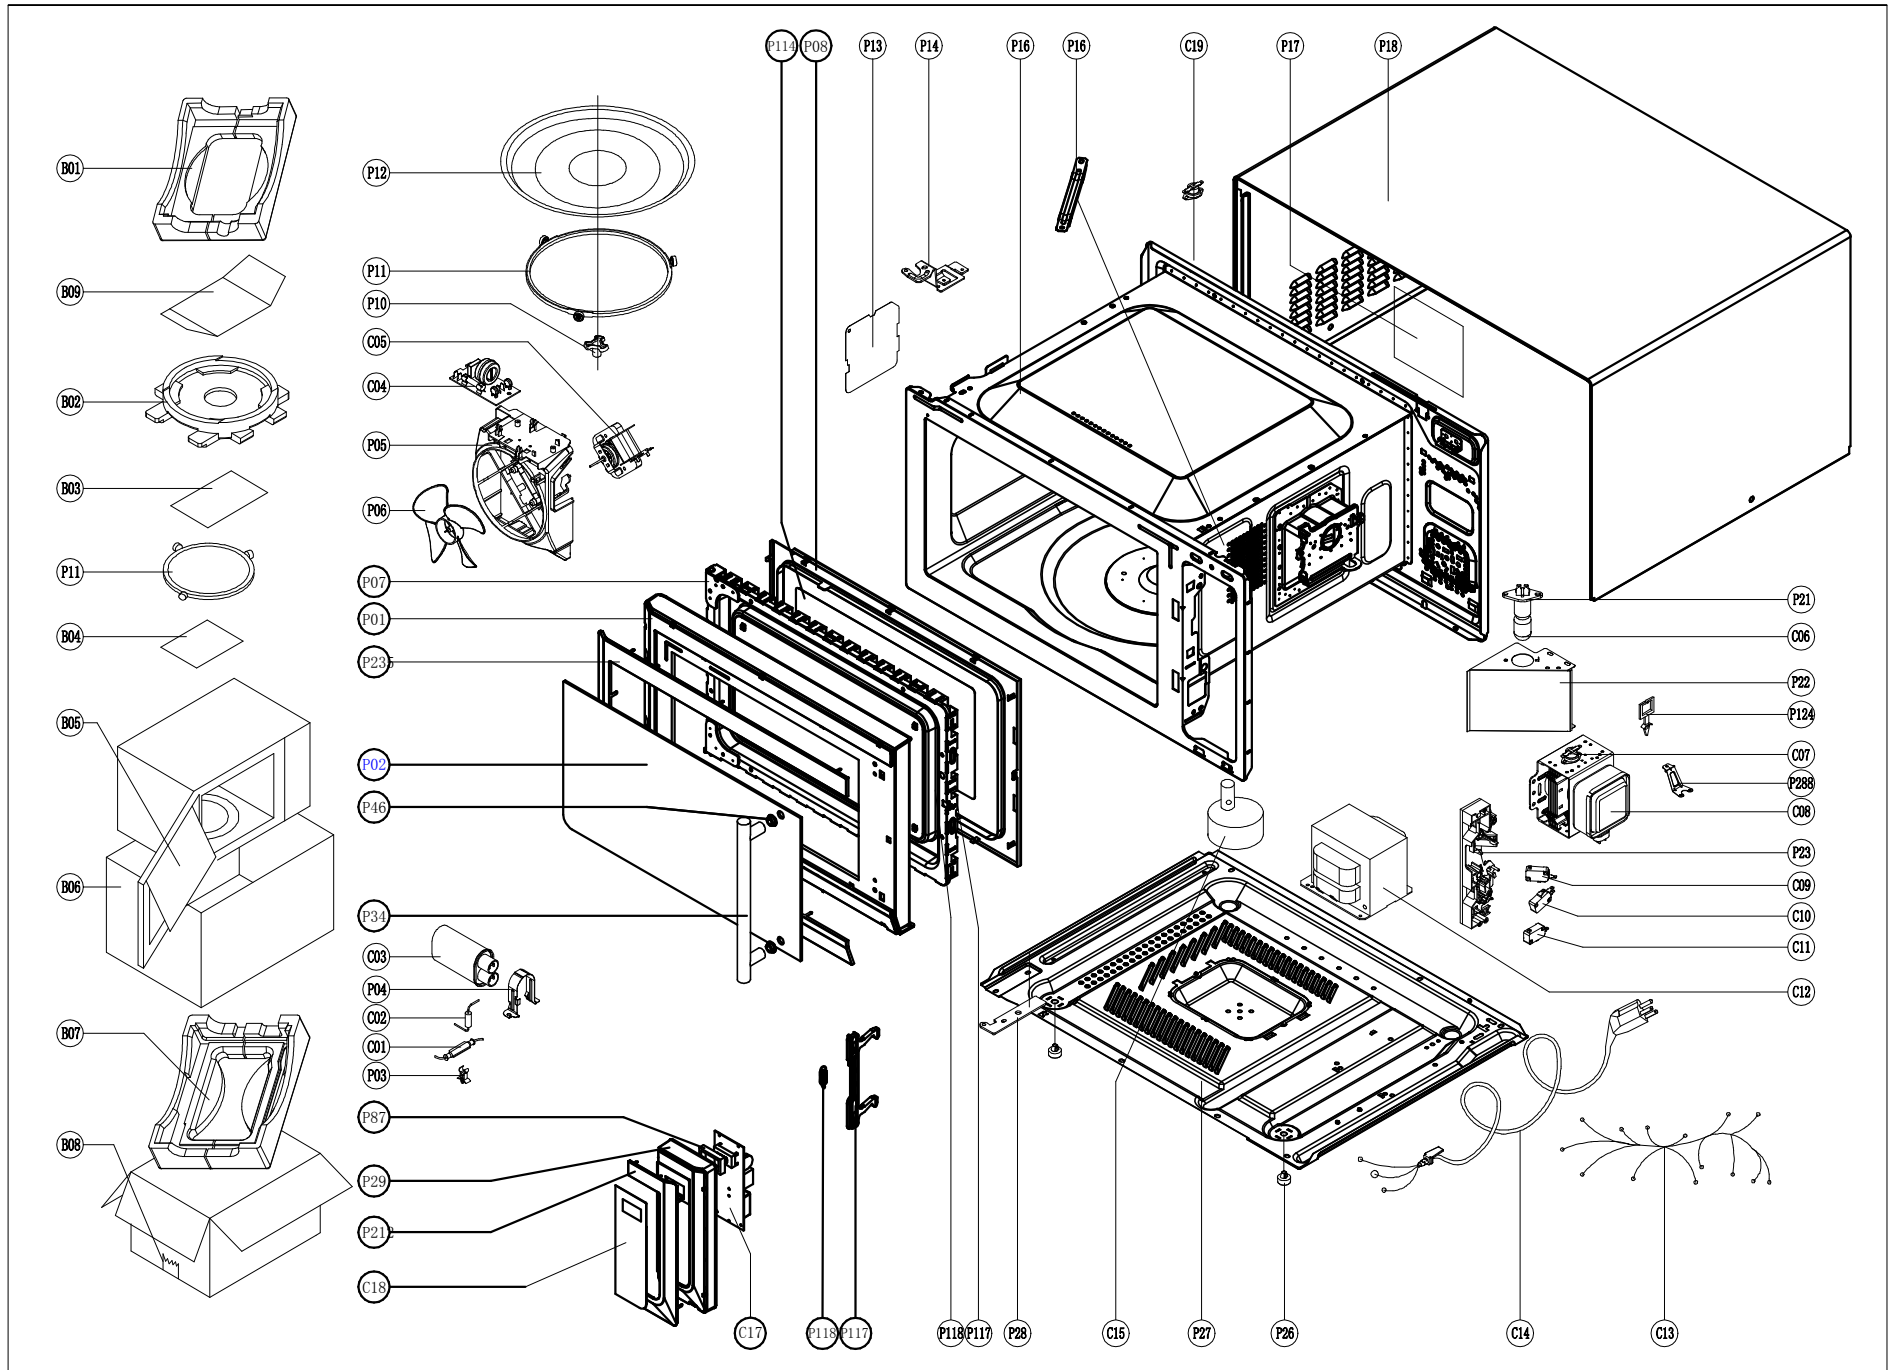

# Microwave Oven Exploded Drawing

## MT16K3S Parts List

Part#	Name	Count	Part#	Name	Count
P01	door frame	1	C01	H.V.fuse	1
P02	door window board	1	C02	h.v diode	1
P03	fuse socket	1	C03	h.v. capacitor	1
P04	capacitor holder	1	C04	noisefilter/fuse	1
P05	fan bracket	1	C05	fan motor	1
P06	fan blade	1	C06	lamp	1
P07	door plate	1	C07	thermostat 1	1
P08	shielding board	1	C08	magnetron	1
P10	connector	1	C09	microswitch	1
P11	roller ring	1	C10	microswitch	1
P12	glass turntable	1	C11	microswitch	1
P13	splash shield mica sheer	1	C12	H.V.transformer	1
P14	upper hinge	1	C13	wiring harness	1
P16	cavity	1	C14	power cord	1
P17	rear nameplate	1	C15	turntable motor	1
P18	outer enclosure	1	C17	p.c.board	1
P21	lamp socket	1	C18	thin film switch	1
P22	air duct bracket	1	C19	thermostat	1
P23	switch mount	1			
P26	foot	4			
P27	base plate	1			
P28	lower hinge	1			
P29	face board	1			
P31	prop	1			
P32	button spring	2			
P33	button	1			
P34	handle	1			
P46	handle decoration	2			
P87	seal	1			
P95	roller	3			
P102	cavity prop	1			
P111	button pad	1			
P114	inlaid	1			
P117	door hinge	1			
P118	door hinge spring	1			
P124	clamp holder	1			
P126	mica flake	1			
P212	panel flake	1			
P235	door flake	1			
P288	magnetron bracket	1			