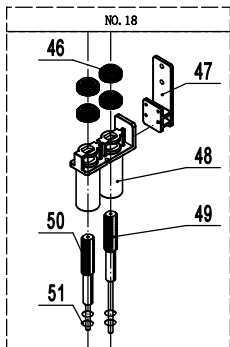

YR280-AP-161

REV 11.2024

51	W0413081	O-Ring	4
50	W060455402	Water Probe/ Blue	1
49	W060456202	Harvest Probe/ Red	1
48	W040975302	Probe Holder	1
47	W0409757	Probe Holder	1
46	W0409758	Probe Holder Nut	4
45	ZBJ076201024	Lid	1
44	W0409743	Condenser Filter	1
43	W0312017	IM Control Board	1
42	W0499330	Snap Lock Pin	4
41	ZBJ076201023	Controller Box	1
40	W0413019	Protection coil	4
39	W0604556	Leg	4
38	W0301081	Cond Fan Motor	1
37	W0308103	Switch	1
36	W0203069	Condenser	1
35	ZBJ076201022	Fan Motor Cover	1
34	W0121009	Capillary Tube	1
33	W0399140	High Pressure Switch	1
32	W0204202	High Pressure Switch Filter	1
31	W0204006	Filter Drier	1
30	W0205021	Solenoid valve body	1
29	W0205020	Solenoid valve coil	1
28	ZBJ076201002	Back plate	1
27	W0409723	Drain hose connector	1
26	W0414026	Drain Outlet Pipe	1
25	W0399045	Drain Valve	1
24	W0409741	Drain Pan	1
23	W0414024	Water Pump Inlet Pipe	1
22	W0201170	Compressor	1
21	W0399007	Water Pump	1
20	W0399046	Inlet Valve	1
19	W0414025	Water Pump Outlet Pipe	1
18	076200204	Probe assembly	1
17	W0413101	Seal ring	2
16	ZBJ076201026	Switch Bracket	1
15	W0312020	Magnetic Bin Switch	1
14	076210201	Evap Fastner	1
13	W0202155	Evaporator	1
12	B0501026	Screw	6
11	W0409750	Distribution Panel	1
10.5	B0518006	Nut	2
10.4	B0501026	Screw	2
10.3	W0604214	Magnet	2
10.2	W0405158	Plastic Cover	1
10.1	W0411117	Water Curtain	1
10	076200203	Water Curtain	1
9	W0409751	Slip Panel	1
8	W0409740	Water Trough	1
7	076200202	Top Cover	1
6	W0409747	Right Slide	1
5	W0409746	Left Slide	1
4	W0409744	Front Frame	1
3	W0409745	Front Door	1
2	076200201	Cabinet Assembly	1
1	W0409738	Front Panel	1
No.	Part #	Part Name	Qty