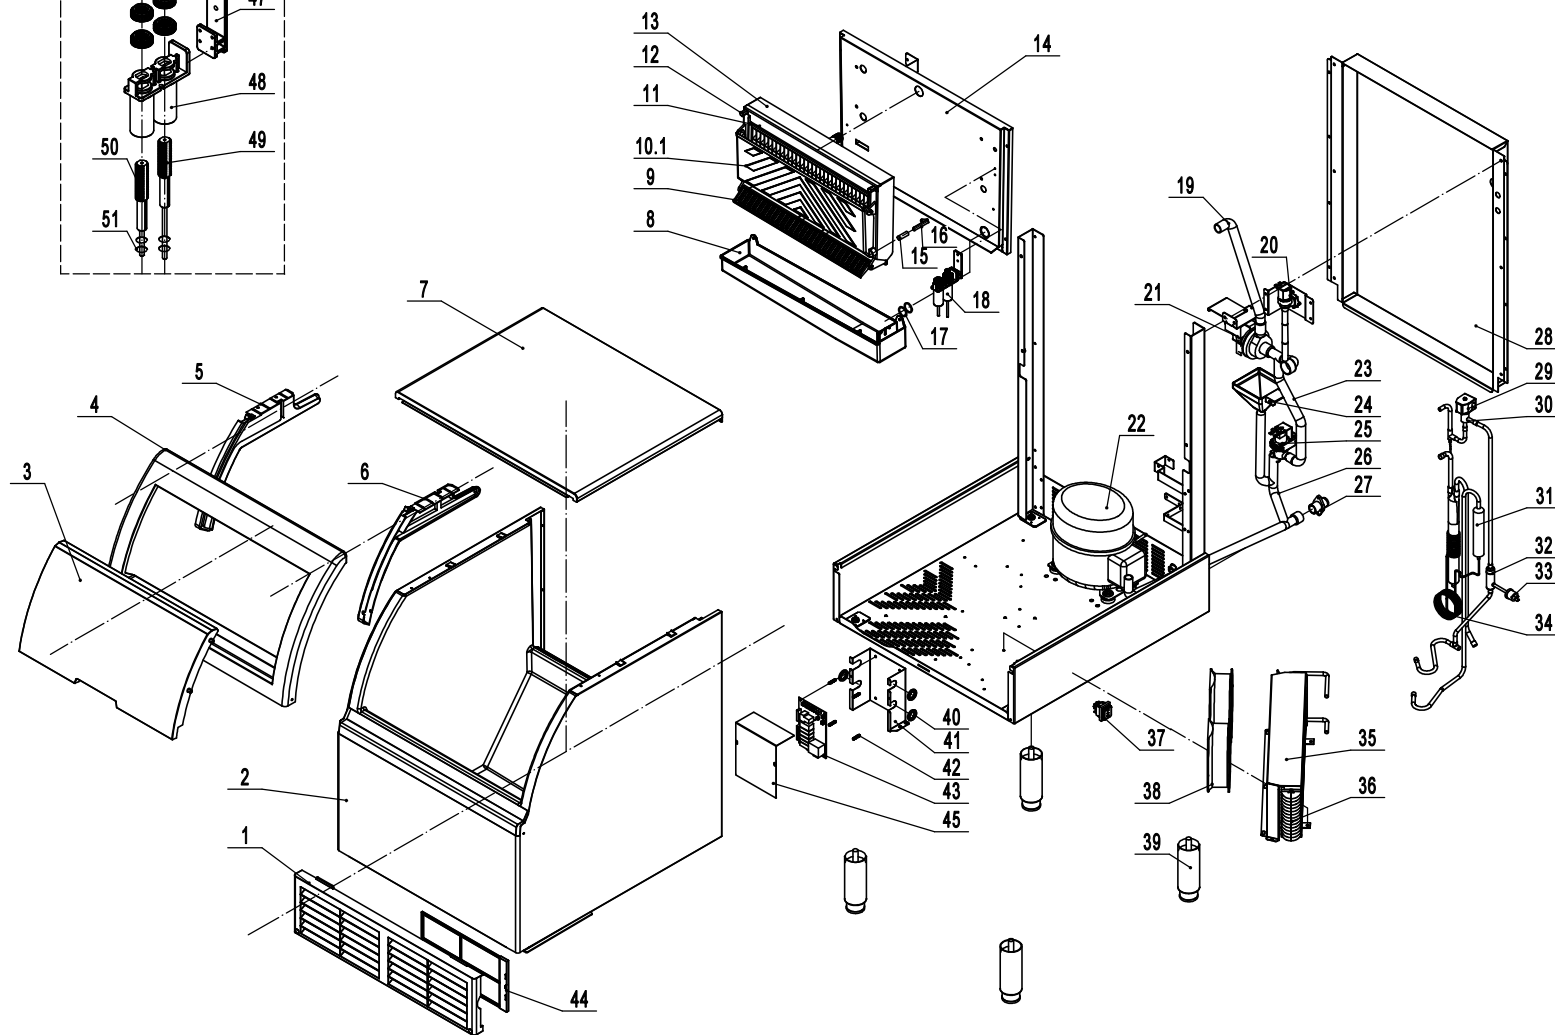

YR280-AP-161

REV 11.2024

51	W0413081	O-Ring	4
50	W060455402	Water Probe/ Blue	1
49	W060456202	Harvest Probe/ Red	1
48	W040975302	Probe Holder	1
47	W0409757	Probe Holder	1
46	W0409758	Probe Holder Nut	4
45	ZBJ076201024	Lid	1
44	W0409743	Condenser Filter	1
43	W0312017	IM Control Board	1
42	W0499330	Snap Lock Pin	4
41	ZBJ076201023	Controller Box	1
40	W0413019	Protection coil	4
39	W0604556	Leg	4
38	W0301081	Cond Fan Motor	1
37	W0308103	Switch	1
36	W0203069	Condenser	1
35	ZBJ076201022	Fan Motor Cover	1
34	W0121009	Capillary Tube	1
33	W0399140	High Pressure Switch	1
32	W0204202	High Pressure Switch Filter	1
31	W0204006	Filter Drier	1
30	W0205021	Solenoid valve body	1
29	W0205020	Solenoid valve coil	1
28	ZBJ076201002	Back plate	1
27	W0409723	Drain hose connector	1
26	W0414026	Drain Outlet Pipe	1
25	W0399045	Drain Valve	1
24	W0409741	Drain Pan	1
23	W0414024	Water Pump Inlet Pipe	1
22	W0201170	Compressor	1
21	W0399007	Water Pump	1
20	W0399046	Inlet Valve	1
19	W0414025	Water Pump Outlet Pipe	1
18	076200204	Probe assembly	1
17	W0413101	Seal ring	2
16	ZBJ076201026	Switch Bracket	1
15	W0312020	Magnetic Bin Switch	1
14	076210201	Evap Fastner	1
13	W0202155	Evaporator	1
12	B0501026	Screw	6
11	W0409750	Distribution Panel	1
10.5	B0518006	Nut	2
10.4	B0501026	Screw	2
10.3	W0604214	Magnet	2
10.2	W0405158	Plastic Cover	1
10.1	W0411117	Water Curtain	1
10	076200203	Water Curtain	1
9	W0409751	Slip Panel	1
8	W0409740	Water Trough	1
7	076200202	Top Cover	1
6	W0409747	Right Slide	1
5	W0409746	Left Slide	1
4	W0409744	Front Frame	1
3	W0409745	Front Door	1
2	076200201	Cabinet Assembly	1
1	W0409738	Front Panel	1
No.	Part #	Part Name	Qty