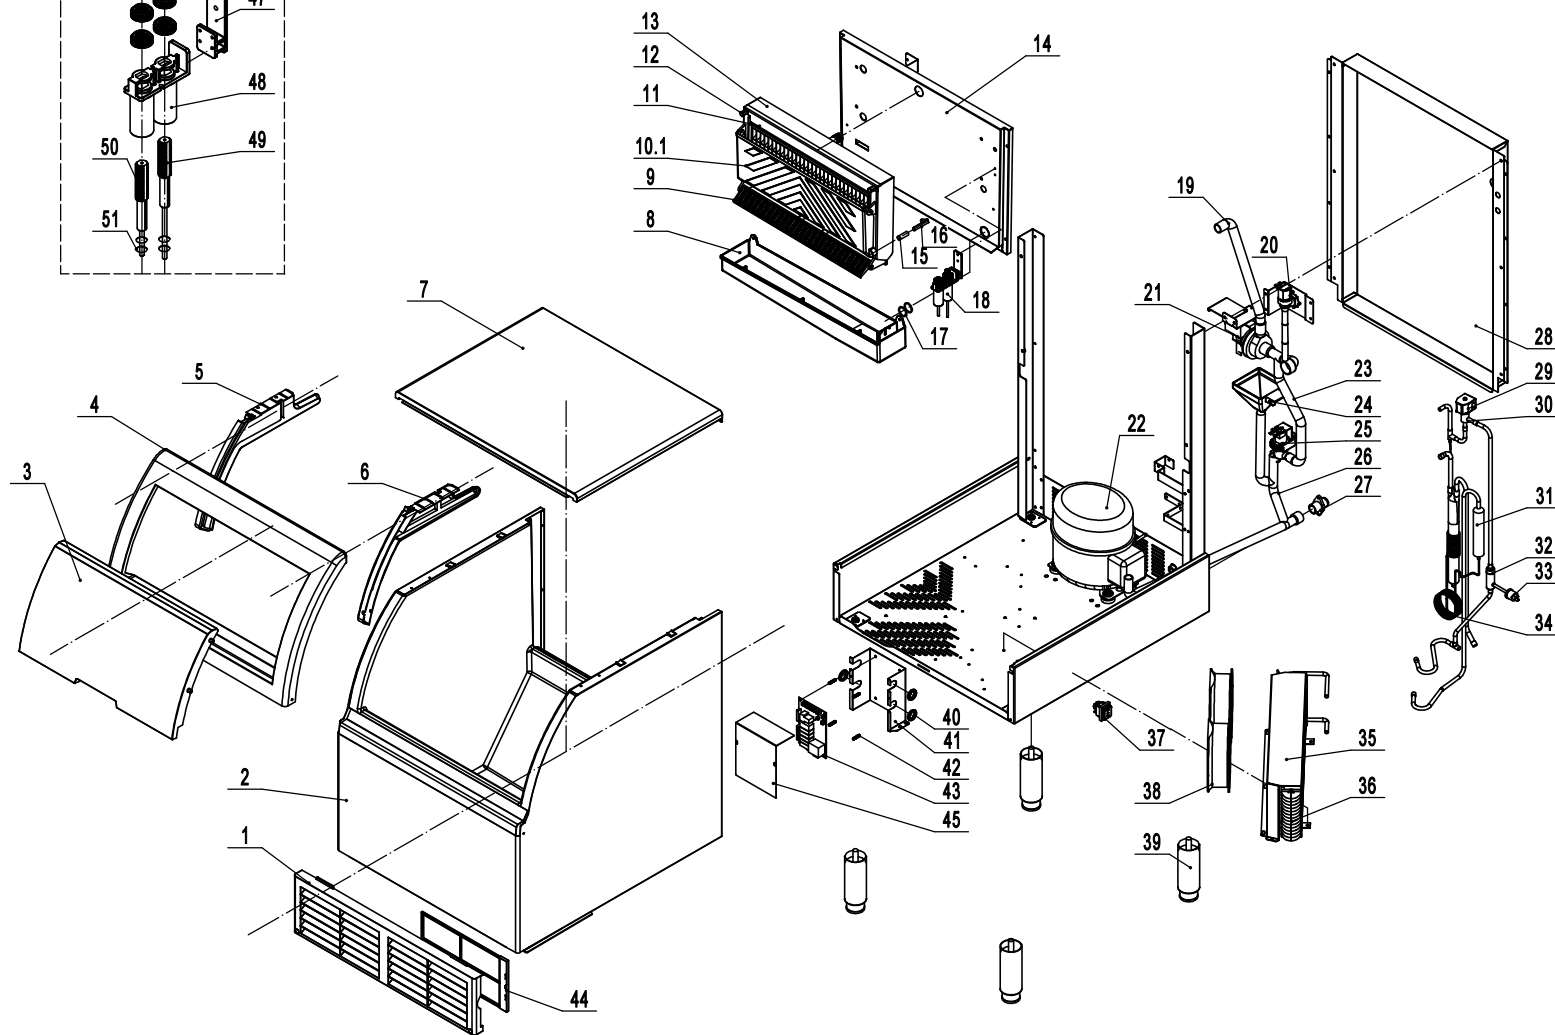

YR280-AP-161

REV 03.2025

51	W0413081	O-Ring	4
50	W060455402	Water Probe/ Blue	1
49	W060456202	Harvest Probe/ Red	1
48	W040975302	Probe Holder	1
47	W0409757	Probe Holder	1
46	W0409758	Probe Holder Nut	4
45	ZBJ076201024	Lid	1
44	W0409743	Condenser Filter	1
43	W0312017	IM Control Board	1
42	W0499330	Snap Lock Pin	4
41	ZBJ076201023	Controller Box	1
40	W0413019	Protection coil	4
39	W0604556	Leg	4
38	W0301081	Cond Fan Motor	1
37	W0308103	Switch	1
36	W0203069	Condenser	1
35	ZBJ076201022	Fan Motor Cover	1
34	W0121009	Capillary Tube	1
33	W0399140	High Pressure Switch	1
32	W0204202	High Pressure Switch Filter	1
31	W0204006	Filter Drier	1
30	W0205021	Solenoid valve body	1
29	W0205020	Solenoid valve coil	1
28	ZBJ076201002	Back plate	1
27	W0409723	Drain hose connector	1
26	W0414026	Drain Outlet Pipe	1
25	W0399045	Drain Valve	1
24	W0409741	Drain Pan	1
23	W0414024	Water Pump Inlet Pipe	1
22	W0201170	Compressor	1
21	W0399007	Water Pump	1
20	W0399046	Inlet Valve	1
19	W0414025	Water Pump Outlet Pipe	1
18	076200204	Probe assembly	1
17	W0413101	Seal ring	2
16	ZBJ076201026	Switch Bracket	1
15	W0312020	Magnetic Bin Switch	1
14	076210201	Evap Fastner	1
13	W0202155	Evaporator	1
12	B0501026	Screw	6
11	W0409750	Distribution Panel	1
10.5	B0518006	Nut	2
10.4	B0501026	Screw	2
10.3	W0604214	Magnet	2
10.2	W0405158	Plastic Cover	1
10.1	W0411117	Water Curtain	1
10	076200203	Water Curtain	1
9	W0409751	Slip Panel	1
8	W0409740	Water Trough	1
7	076200202	Top Cover	1
6	W0409747	Right Slide	1
5	W0409746	Left Slide	1
4	W0409744	Front Frame	1
3	W0409745	Front Door	1
2	076200201	Cabinet Assembly	1
1	W0409739	Front Panel	1
No.	Part #	Part Name	Qty