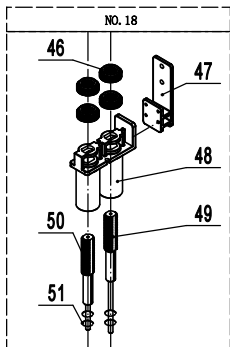

YR280-AP-161

REV 03.2025

51	W0413081	O-Ring	4
50	W060455402	Water Probe/ Blue	1
49	W060456202	Harvest Probe/ Red	1
48	W040975302	Probe Holder	1
47	W0409757	Probe Holder	1
46	W0409758	Probe Holder Nut	4
45	ZBJ076201024	Lid	1
44	W0409743	Condenser Filter	1
43	W0312017	IM Control Board	1
42	W0499330	Snap Lock Pin	4
41	ZBJ076201023	Controller Box	1
40	W0413019	Protection coil	4
39	W0604556	Leg	4
38	W0301081	Cond Fan Motor	1
37	W0308103	Switch	1
36	W0203069	Condenser	1
35	ZBJ076201022	Fan Motor Cover	1
34	W0121009	Capillary Tube	1
33	W0399140	High Pressure Switch	1
32	W0204202	High Pressure Switch Filter	1
31	W0204006	Filter Drier	1
30	W0205021	Solenoid valve body	1
29	W0205020	Solenoid valve coil	1
28	ZBJ076201002	Back plate	1
27	W0409723	Drain hose connector	1
26	W0414026	Drain Outlet Pipe	1
25	W0399045	Drain Valve	1
24	W0409741	Drain Pan	1
23	W0414024	Water Pump Inlet Pipe	1
22	W0201170	Compressor	1
21	W0399007	Water Pump	1
20	W0399046	Inlet Valve	1
19	W0414025	Water Pump Outlet Pipe	1
18	076200204	Probe assembly	1
17	W0413101	Seal ring	2
16	ZBJ076201026	Switch Bracket	1
15	W0312020	Magnetic Bin Switch	1
14	076210201	Evap Fastner	1
13	W0202155	Evaporator	1
12	B0501026	Screw	6
11	W0409750	Distribution Panel	1
10.5	B0518006	Nut	2
10.4	B0501026	Screw	2
10.3	W0604214	Magnet	2
10.2	W0405158	Plastic Cover	1
10.1	W0411117	Water Curtain	1
10	076200203	Water Curtain	1
9	W0409751	Slip Panel	1
8	W0409740	Water Trough	1
7	076200202	Top Cover	1
6	W0409747	Right Slide	1
5	W0409746	Left Slide	1
4	W0409744	Front Frame	1
3	W0409745	Front Door	1
2	076200201	Cabinet Assembly	1
1	W0409739	Front Panel	1
No.	Part #	Part Name	Qty