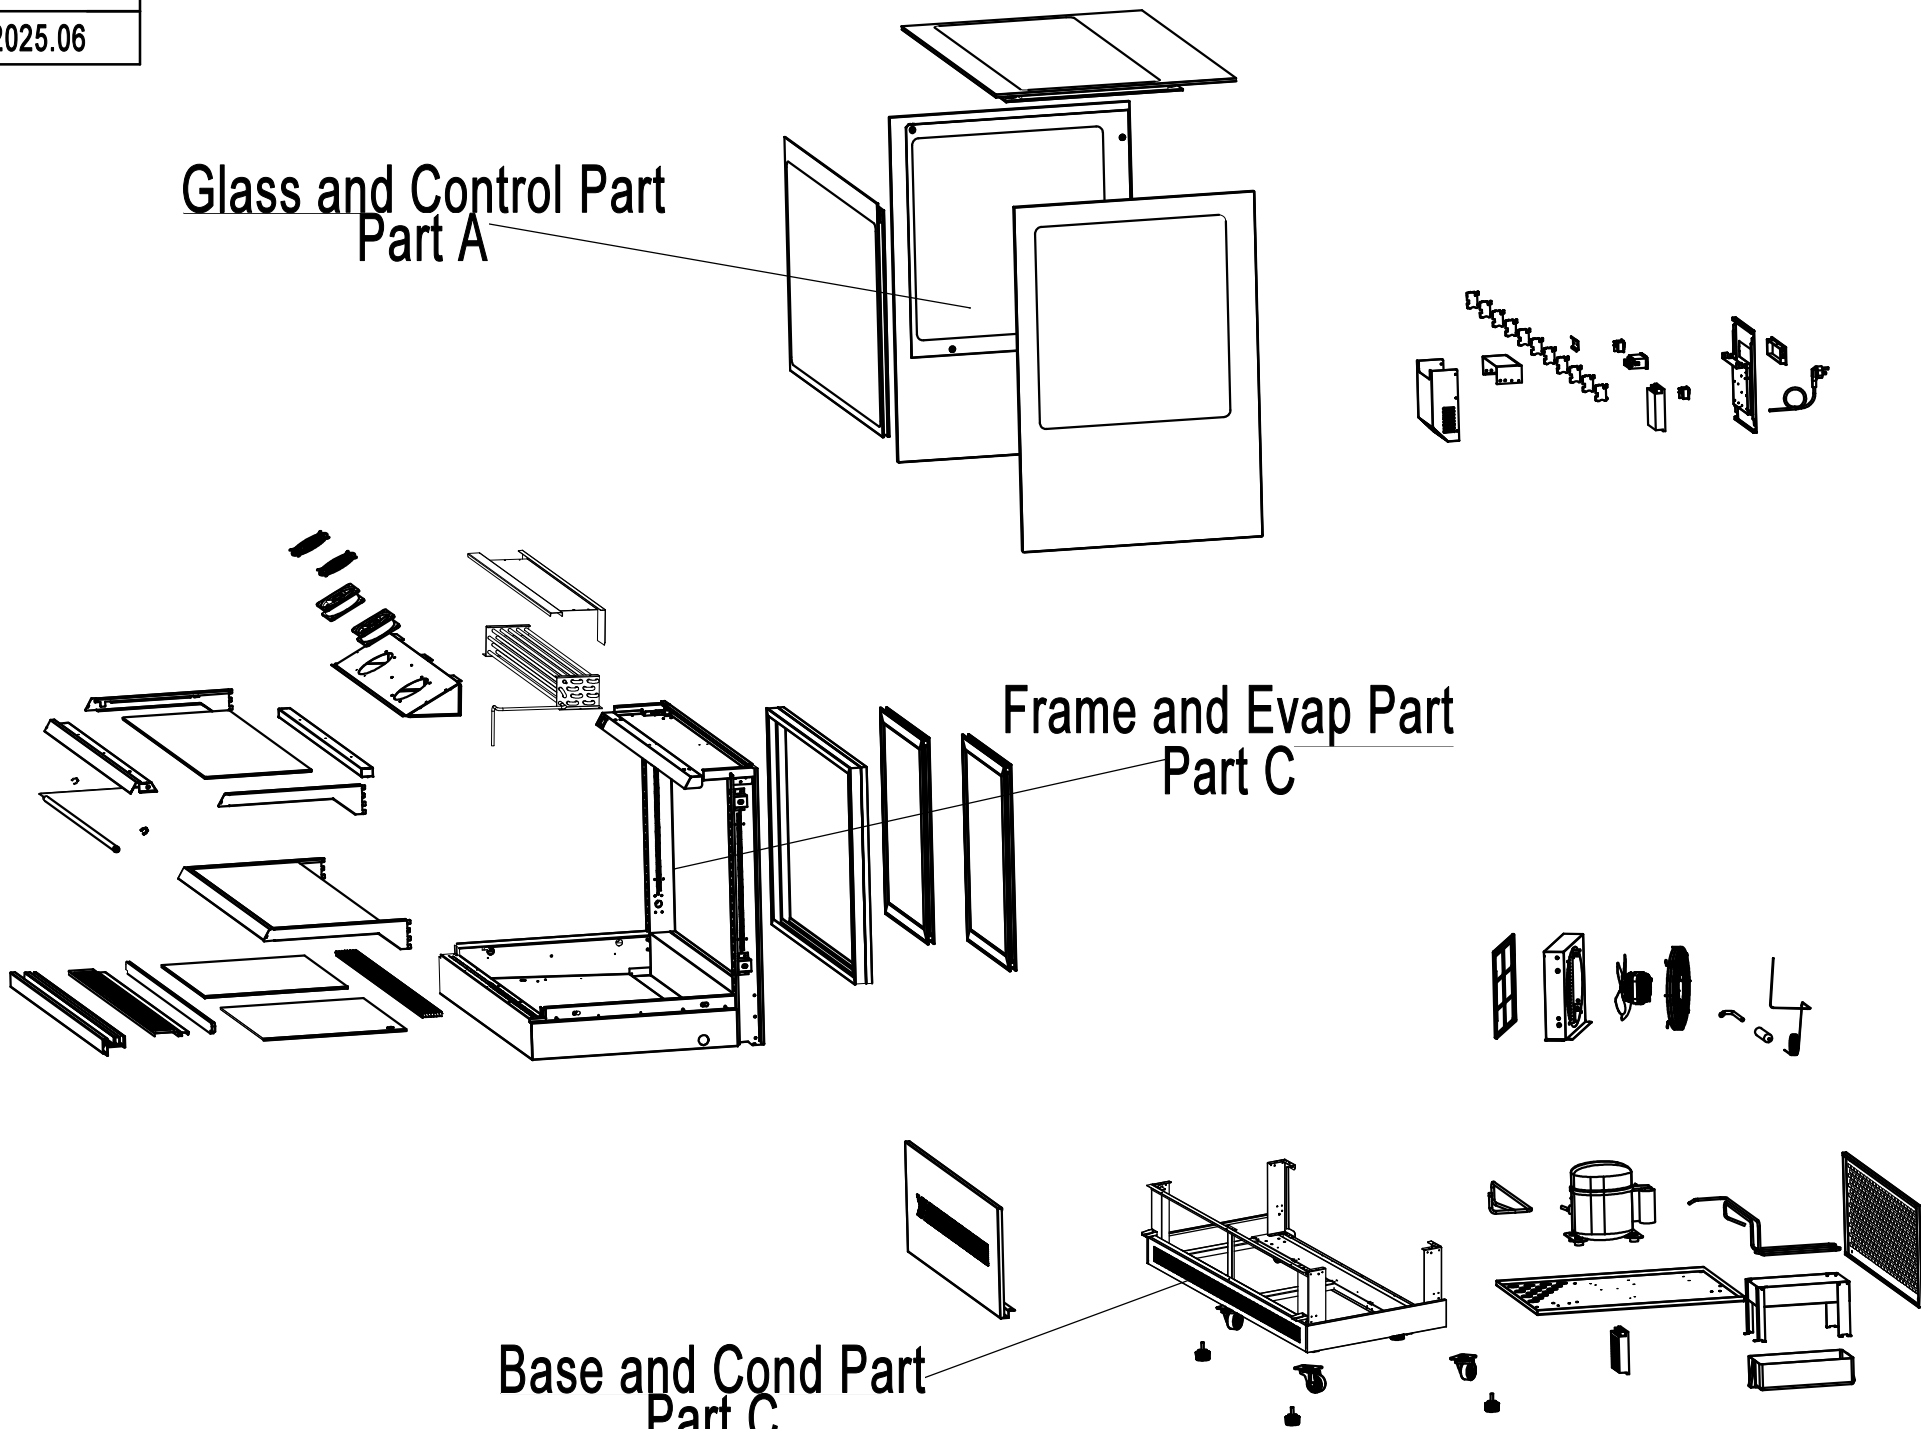

RDCS-48

REV.2025.06

Glass and Control Part  
Part A

Frame and Evap Part  
Part C

Base and Cond Part  
Part C

Part A

REV.2025.06

15	R11999000224	Front Glass	1
14	R11999000174	Left Glass	1
13	R11999000251	Top Glass	1
12	R11999000175	Right Glass	1
11	WDF7301119000500	Controller Bracket	1
10	R04011000292	Controller Box	1
9	R03009000089	Terminal block	11
8	R06008000003	Guide	1
7	R03008000022	Switch	1
6	R03002000068	Controller	1
4	R03008000008	Switch	1
3	WDF7301119002201	Controller Plate	1
2	R04011000102	Controller Cover	1
1	R03005000012	Power Cord	1
No.	Part#	Part Name	Qty

Part B

REV.2025.06

20	R11002000122	Right Bottom Plate	1
19	R04099000079	Unit Air Baffle	1
18	WDF7306109007921	Air Hood	1
17	R04012000555	Front Cover	1
16	R11002000115	Left Bottom Plate	1
15	WDF7301109012922	Right Plate Support	2
14	R03004000051	LED Light	2
13	R03004000036	Light Fastener	4
12	WDF7306109010921	Light Cover	2
11	R11002000137	Plate	2
10	WDF7301109011922	Left Plate Support	2
9	WDF7306112001501	Crossbeam	2
8	WDF7306104001201	Fan Motor Front Cover	1
7	R03001000015	Eavp Fan Motor	2
6	R06005000008	Evap Fan Guard	2
5	WDF7306109005201	Cover Support	1
4	R02002000072	Evaporator	1
2	R04012000550	Door rail	2
1	R11006000184	Door	2
No.	Part#	Part Name	Qty