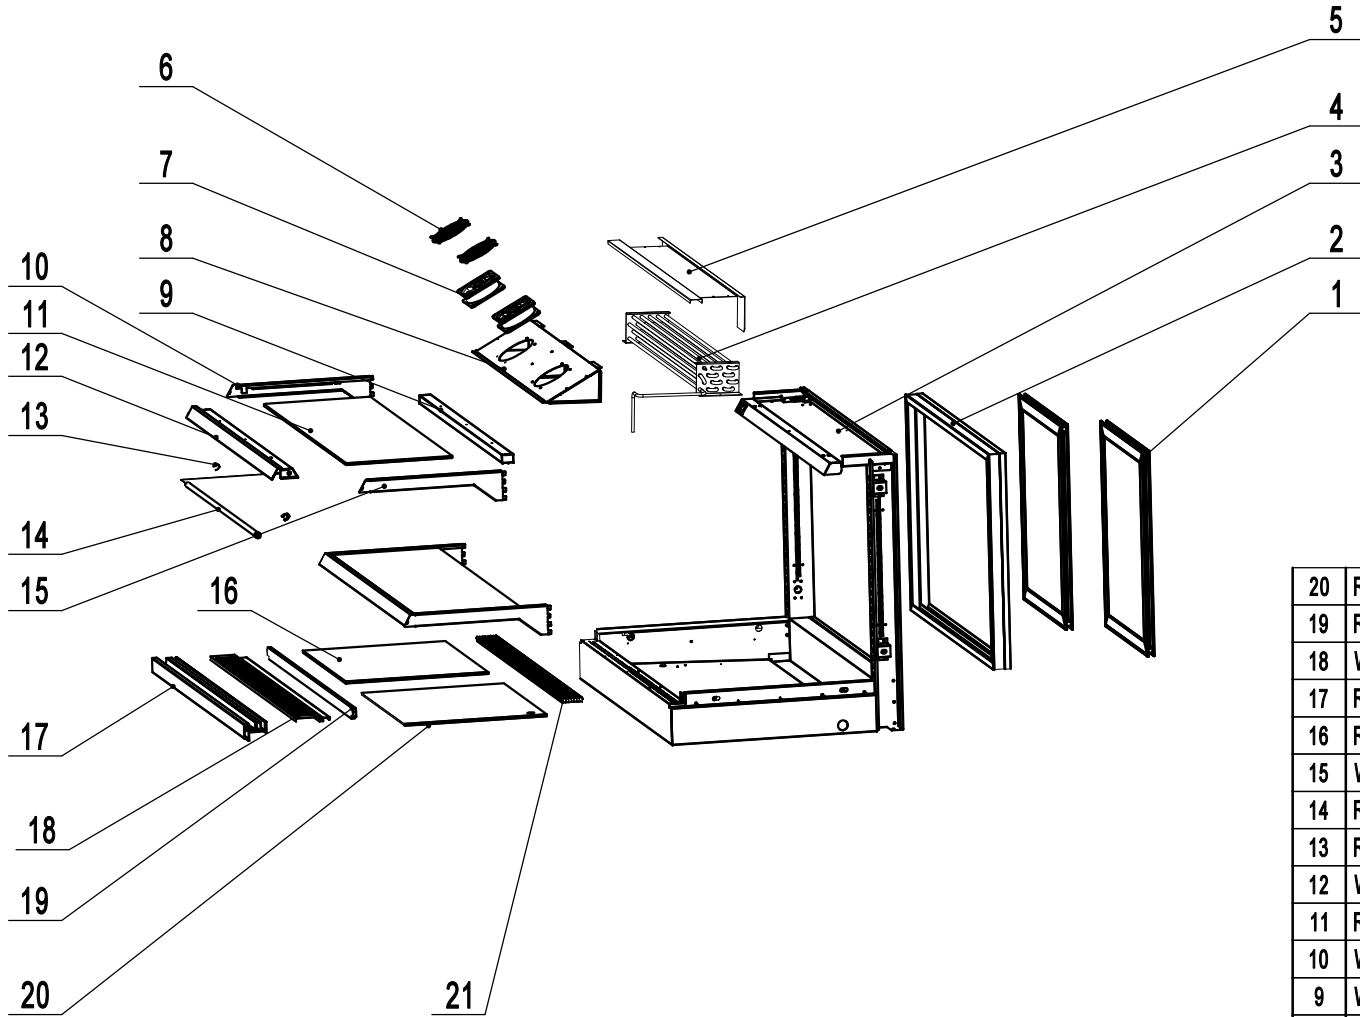

RDCS-48

REV.2025.06

Glass and Control Part  
Part A

Frame and Evap Part  
Part C

Base and Cond Part  
Part C

Part A

REV.2025.06

15	R11999000224	Front Glass	1
14	R11999000174	Left Glass	1
13	R11999000251	Top Glass	1
12	R11999000175	Right Glass	1
11	WDF7301119000500	Controller Bracket	1
10	R04011000292	Controller Box	1
9	R03009000089	Terminal block	11
8	R06008000003	Guide	1
7	R03008000022	Switch	1
6	R03002000068	Controller	1
4	R03008000008	Switch	1
3	WDF7301119002201	Controller Plate	1
2	R04011000102	Controller Cover	1
1	R03005000012	Power Cord	1
No.	Part#	Part Name	Qty

Part B

REV.2025.06

20	R11002000122	Right Bottom Plate	1
19	R04099000079	Unit Air Baffle	1
18	WDF7306109007921	Air Hood	1
17	R04012000555	Front Cover	1
16	R11002000115	Left Bottom Plate	1
15	WDF7301109012922	Right Plate Support	2
14	R03004000051	LED Light	2
13	R03004000036	Light Fastener	4
12	WDF7306109010921	Light Cover	2
11	R11002000137	Plate	2
10	WDF7301109011922	Left Plate Support	2
9	WDF7306112001501	Crossbeam	2
8	WDF7306104001201	Fan Motor Front Cover	1
7	R03001000015	Eavp Fan Motor	2
6	R06005000008	Evap Fan Guard	2
5	WDF7306109005201	Cover Support	1
4	R02002000072	Evaporator	1
2	R04012000550	Door rail	2
1	R11006000184	Door	2
No.	Part#	Part Name	Qty