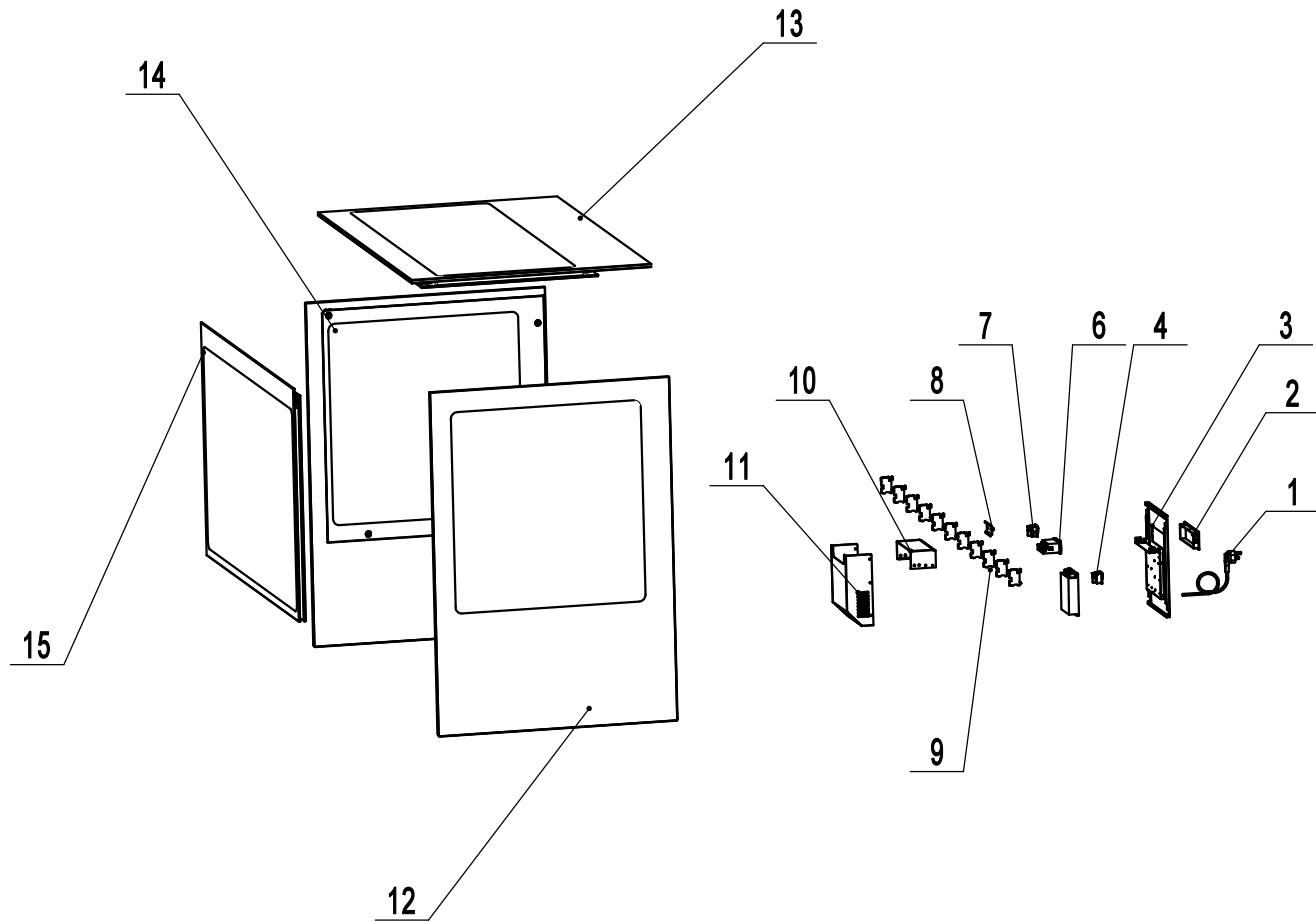

RDCS-48

REV.2025.06

Glass and Control Part  
Part A

Frame and Evap Part  
Part C

Base and Cond Part  
Part C

Part A

REV.2025.06

15	R11999000224	Front Glass	1
14	R11999000174	Left Glass	1
13	R11999000251	Top Glass	1
12	R11999000175	Right Glass	1
11	WDF7301119000500	Controller Bracket	1
10	R04011000292	Controller Box	1
9	R03009000089	Terminal block	11
8	R06008000003	Guide	1
7	R03008000022	Switch	1
6	R03002000068	Controller	1
4	R03008000008	Switch	1
3	WDF7301119002201	Controller Plate	1
2	R04011000102	Controller Cover	1
1	R03005000012	Power Cord	1
No.	Part#	Part Name	Qty

Part B

REV.2025.06

20	R11002000122	Right Bottom Plate	1
19	R04099000079	Unit Air Baffle	1
18	WDF7306109007921	Air Hood	1
17	R04012000555	Front Cover	1
16	R11002000115	Left Bottom Plate	1
15	WDF7301109012922	Right Plate Support	2
14	R03004000051	LED Light	2
13	R03004000036	Light Fastener	4
12	WDF7306109010921	Light Cover	2
11	R11002000137	Plate	2
10	WDF7301109011922	Left Plate Support	2
9	WDF7306112001501	Crossbeam	2
8	WDF7306104001201	Fan Motor Front Cover	1
7	R03001000015	Eavp Fan Motor	2
6	R06005000008	Evap Fan Guard	2
5	WDF7306109005201	Cover Support	1
4	R02002000072	Evaporator	1
2	R04012000550	Door rail	2
1	R11006000184	Door	2
No.	Part#	Part Name	Qty