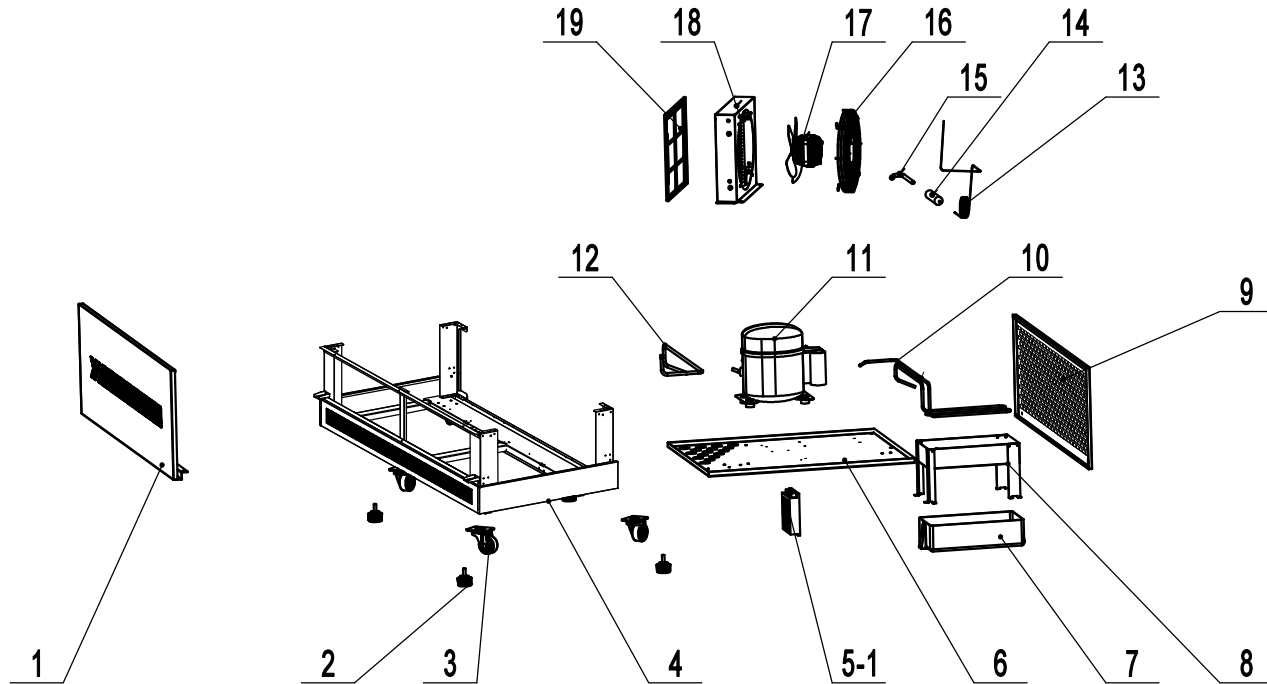

Part C

REV.2025.06

19	R0600500005	Condenser Dust Cover	1	8	R06099000045	Drain Pan Cover	1
18	R0200600005	Condenser	1	7	R04013000010	Drain Pan	1
17	R03001000065	Condenser Fan Motor	1	6	WDF7301103002501	Base board	1
16	R06099000094	Fan Guard	1	5-3	R03024000006	Power Supply	1
15	R02015000692	Condenser Outlet Tube	1	5-2	R03024000016	Power Supply	1
14	R02014000002	Filter Drier	1	5-1	R03024000010	Power Supply	1
13	R02017000054	Capillary Tube	1	4	WDF7306213010	Bottom Frame	1
12	R02015001481	Suction Tube	1	3	R06001000057	2" M8 Caster	4
11	R02000000008	Compressor	1	2	R06001000021	Leg	4
10	R02015002043	Evaporation Coil	1	1	WDF7306112004201	Front Panel	1
9	WDF7306112006201	Back Panel	1	No.	Part#	Part Name	Qty