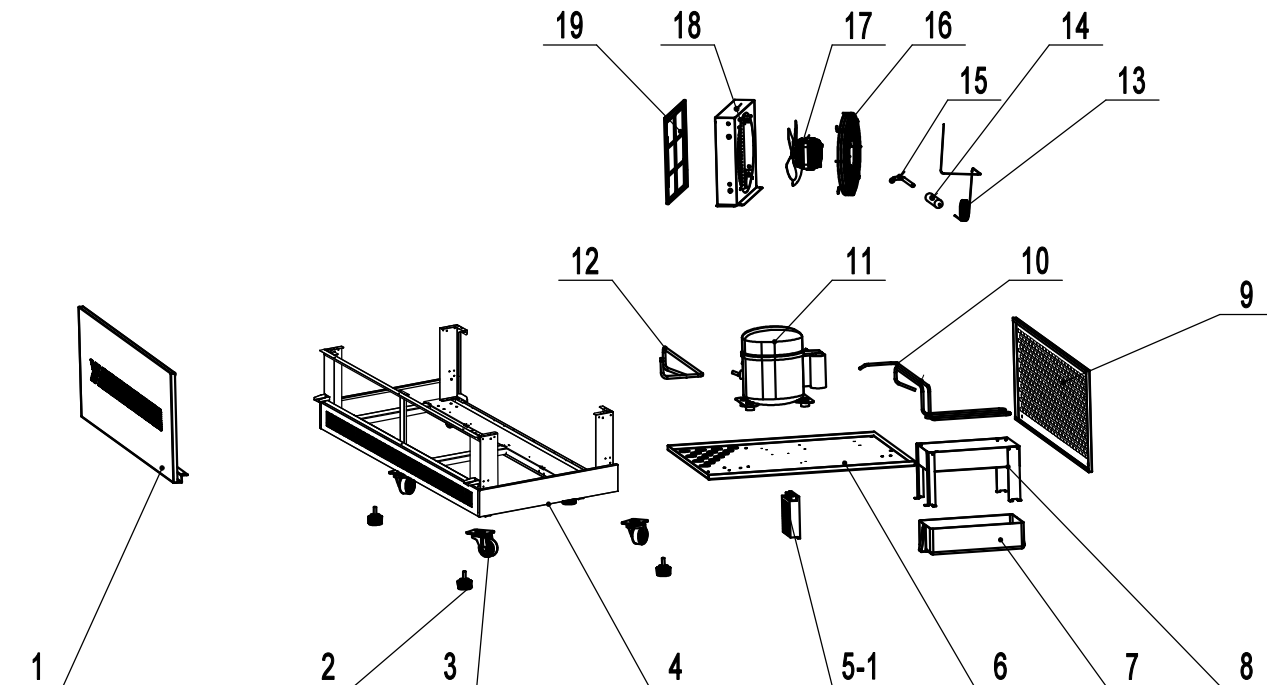

Part C

REV.2025.06

19	R0600500005	Condenser Dust Cover	1	8	R06099000045	Drain Pan Cover	1
18	R0200600005	Condenser	1	7	R04013000010	Drain Pan	1
17	R03001000065	Condenser Fan Motor	1	6	WDF7301103002501	Base board	1
16	R06099000094	Fan Guard	1	5-3	R03024000006	Power Supply	1
15	R02015000692	Condenser Outlet Tube	1	5-2	R03024000013	Power Supply	1
14	R02014000002	Filter Drier	1	5-1	R03024000010	Power Supply	1
13	R02017000060	Capillary Tube	1	4	WDF7301213010	Bottom Frame	1
12	R02015002118	Suction Tube	1	3	R06001000057	2" M8 Caster	4
11	R02000000008	Compressor	1	2	R06001000021	Leg	4
10	R02015002043	Evaporation Coil	1	1	WDF7301112007201	Front Panel	1
9	WDF7301112009201	Back Panel	1	No.	Part#	Part Name	Qty