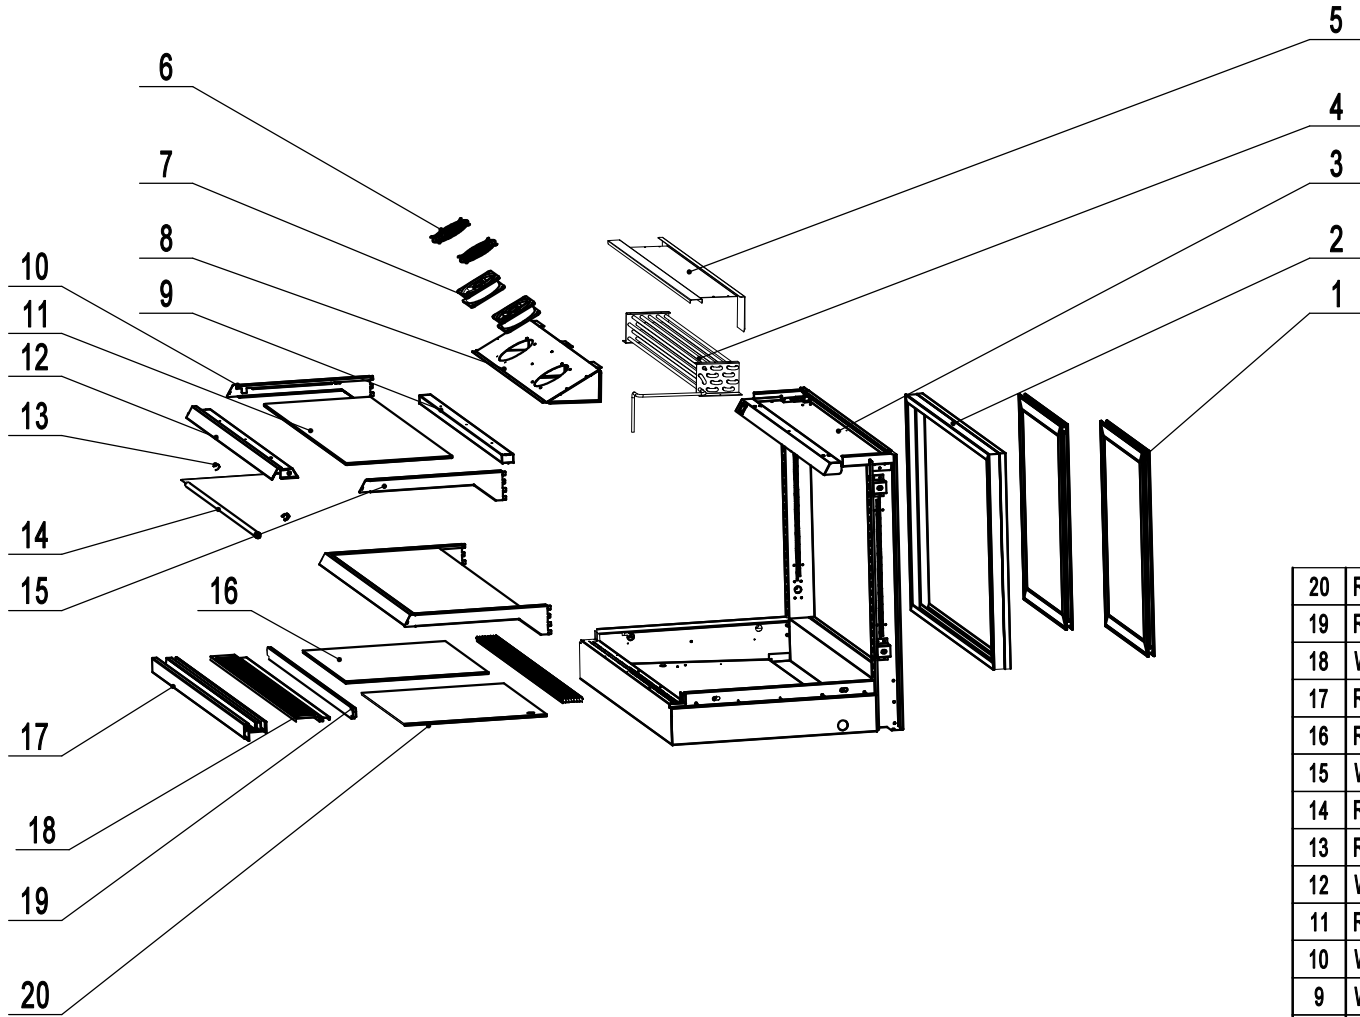

RDCS-35

REV.2025.06

Glass and Control Part
Part A

Frame and Evap Part
Part C

Base and Cond Part
Part C

Part A

REV.2025.06

15	R11999000220	Front Glass	1
14	R11999000174	Left Glass	1
13	R11999000245	Top Glass	1
12	R11999000175	Right Glass	1
11	WDF7301119000500	Controller Bracket	1
10	R04011000292	Controller Box	1
9	R03009000089	Terminal block	11
8	R06008000003	Guide	1
7	R03008000022	Switch	1
6	R03002000068	Controller	1
5	R03024000013	Power Supply	1
4	R03008000008	Switch	1
3	WDF7301119002201	Controller Plate	1
2	R04011000102	Controller Cover	1
1	R03005000012	Power Cord	1
No.	Part#	Part Name	Qty

Part B

REV.2025.06

20	R11002000113	Right Bottom Plate	1
19	R04099000078	Unit Air Baffle	1
18	WDF7301109006921	Air Hood	1
17	R04012000554	Front Cover	1
16	R11002000113	Left Bottom Plate	1
15	WDF7301109012922	Right Plate Support	2
14	R03004000049	LED Light	2
13	R03004000036	Light Fastener	4
12	WDF7301109013921	Light Cover	2
11	R11002000135	Plate	2
10	WDF7301109011922	Left Plate Support	2
9	WDF7301109014921	Crossbeam	2
8	WDF7301104003201	Fan Motor Front Cover	1
7	R03001000015	Eavp Fan Motor	2
6	R06005000008	Evap Fan Guard	2
5	WDF7301109005201	Cover Support	1
4	R02002000071	Evaporator	1
2	R04012000549	Door rail	2
1	R11006000183	Door	2
No.	Part#	Part Name	Qty