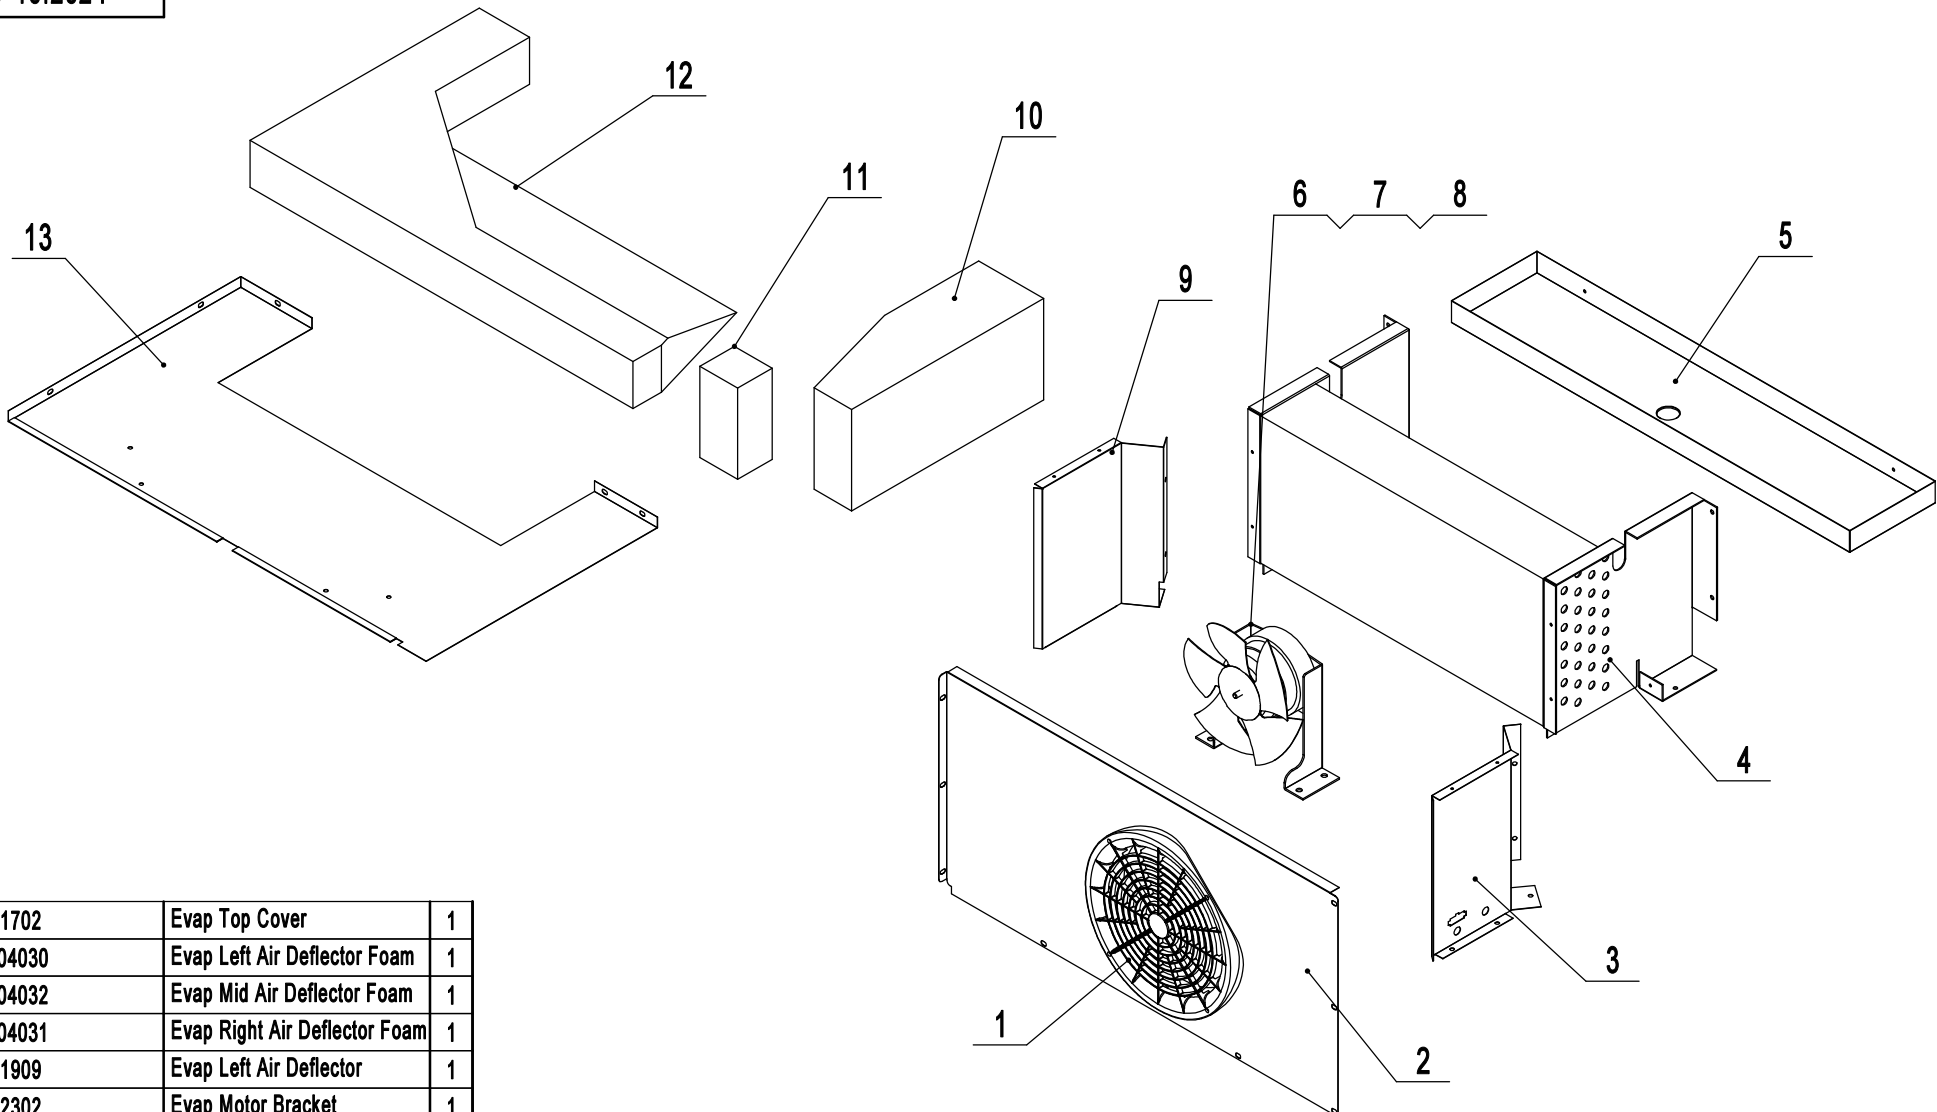

No.	Part #	Part Name	Qty
-----	--------	-----------	-----

MPF8203GR-EA

REV 10.2024

13	82011702	Evap Top Cover	1
12	W0804030	Evap Left Air Deflector Foam	1
11	W0804032	Evap Mid Air Deflector Foam	1
10	W0804031	Evap Right Air Deflector Foam	1
9	82011909	Evap Left Air Deflector	1
8	82022302	Evap Motor Bracket	1
7	W0301078	Evap Fan Blade	1
6	W0301912	Evap Motor	1
5	W0411214	Evap Drain Pan	1
4	W0202126	Evaporator	1
3	82011910	Evap Right Air Deflector	1
2	82011705	Evap Cover	1
1	W0409080	Evap Fan Shroud	1
No.	Part #	Part Name	Qty