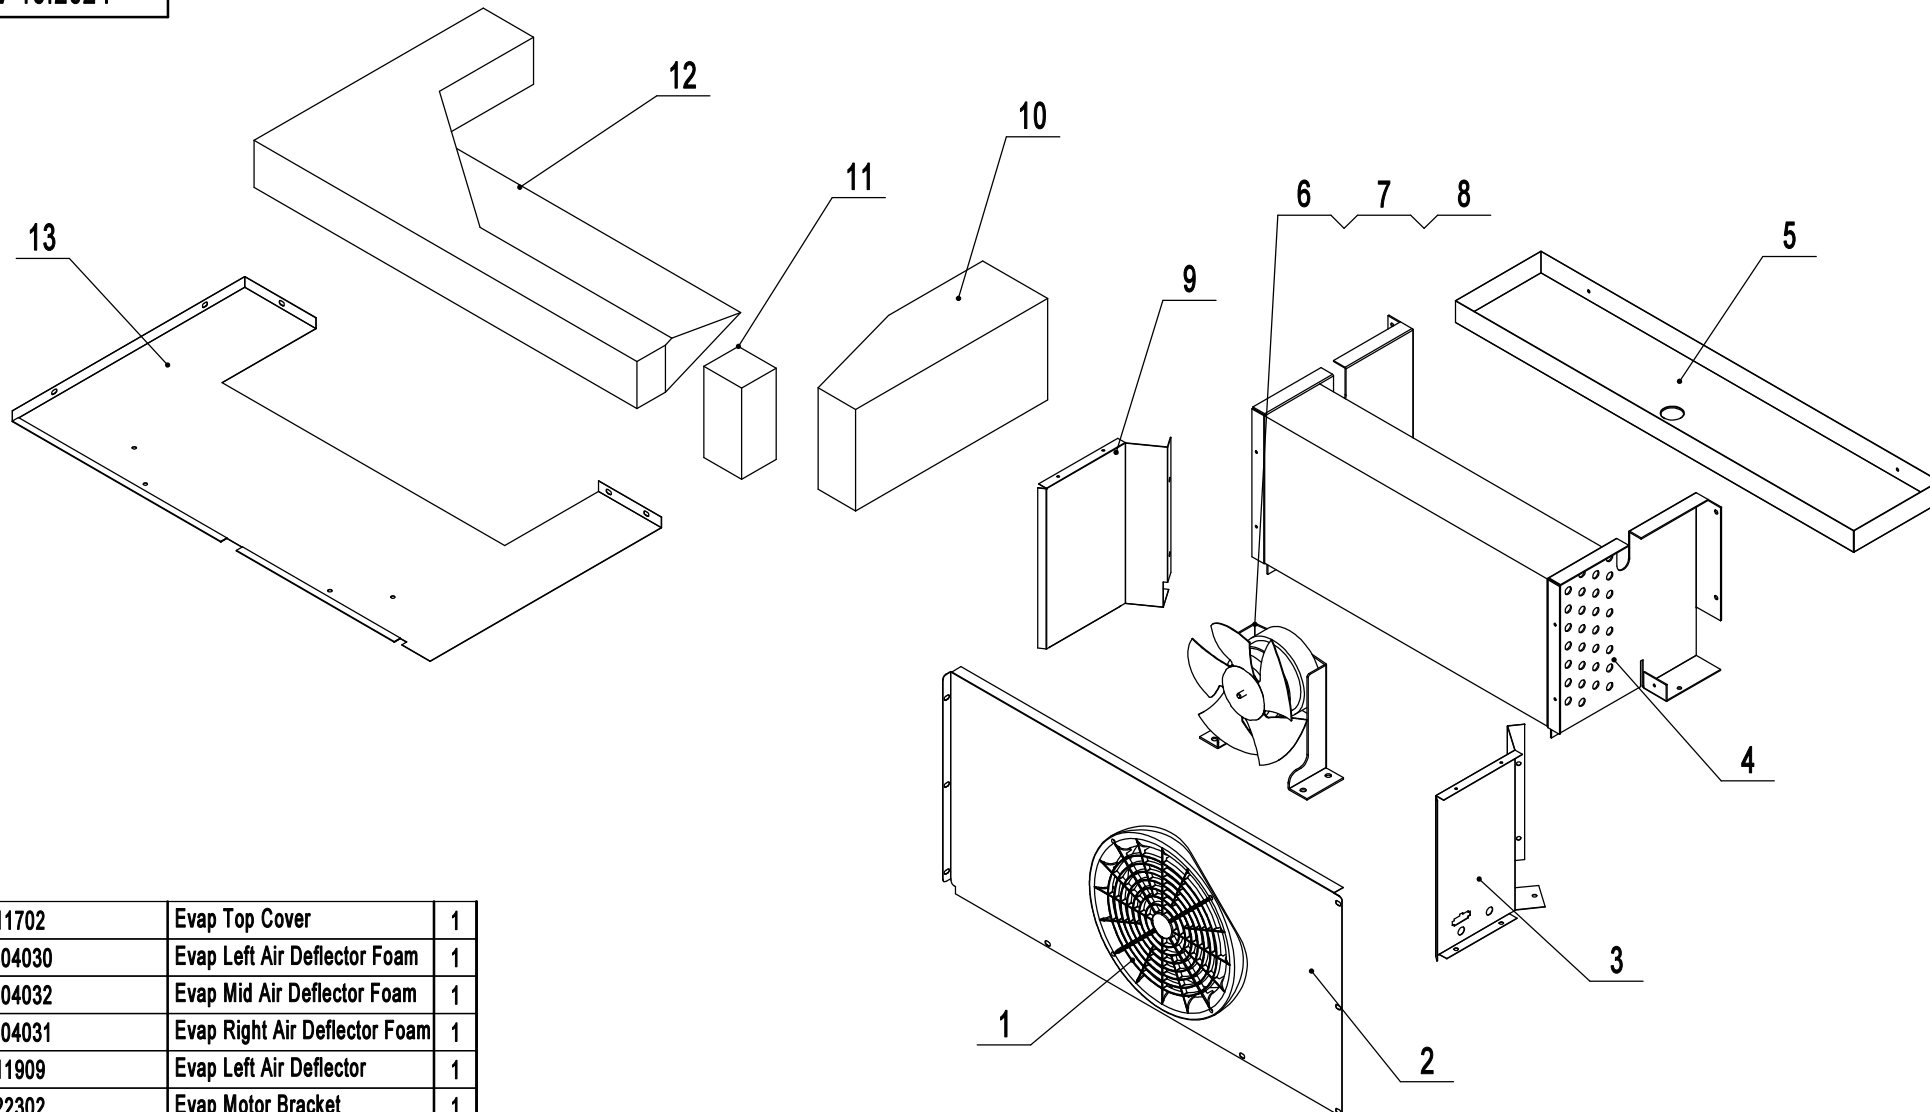

MPF8203GR-EA

REV 10.2024

13	82011702	Evap Top Cover	1
12	W0804030	Evap Left Air Deflector Foam	1
11	W0804032	Evap Mid Air Deflector Foam	1
10	W0804031	Evap Right Air Deflector Foam	1
9	82011909	Evap Left Air Deflector	1
8	82022302	Evap Motor Bracket	1
7	W0301078	Evap Fan Blade	1
6	W0301912	Evap Motor	1
5	W0411214	Evap Drain Pan	1
4	W0202126	Evaporator	1
3	82011910	Evap Right Air Deflector	1
2	82011705	Evap Cover	1
1	W0409080	Evap Fan Shroud	1
No.	Part #	Part Name	Qty