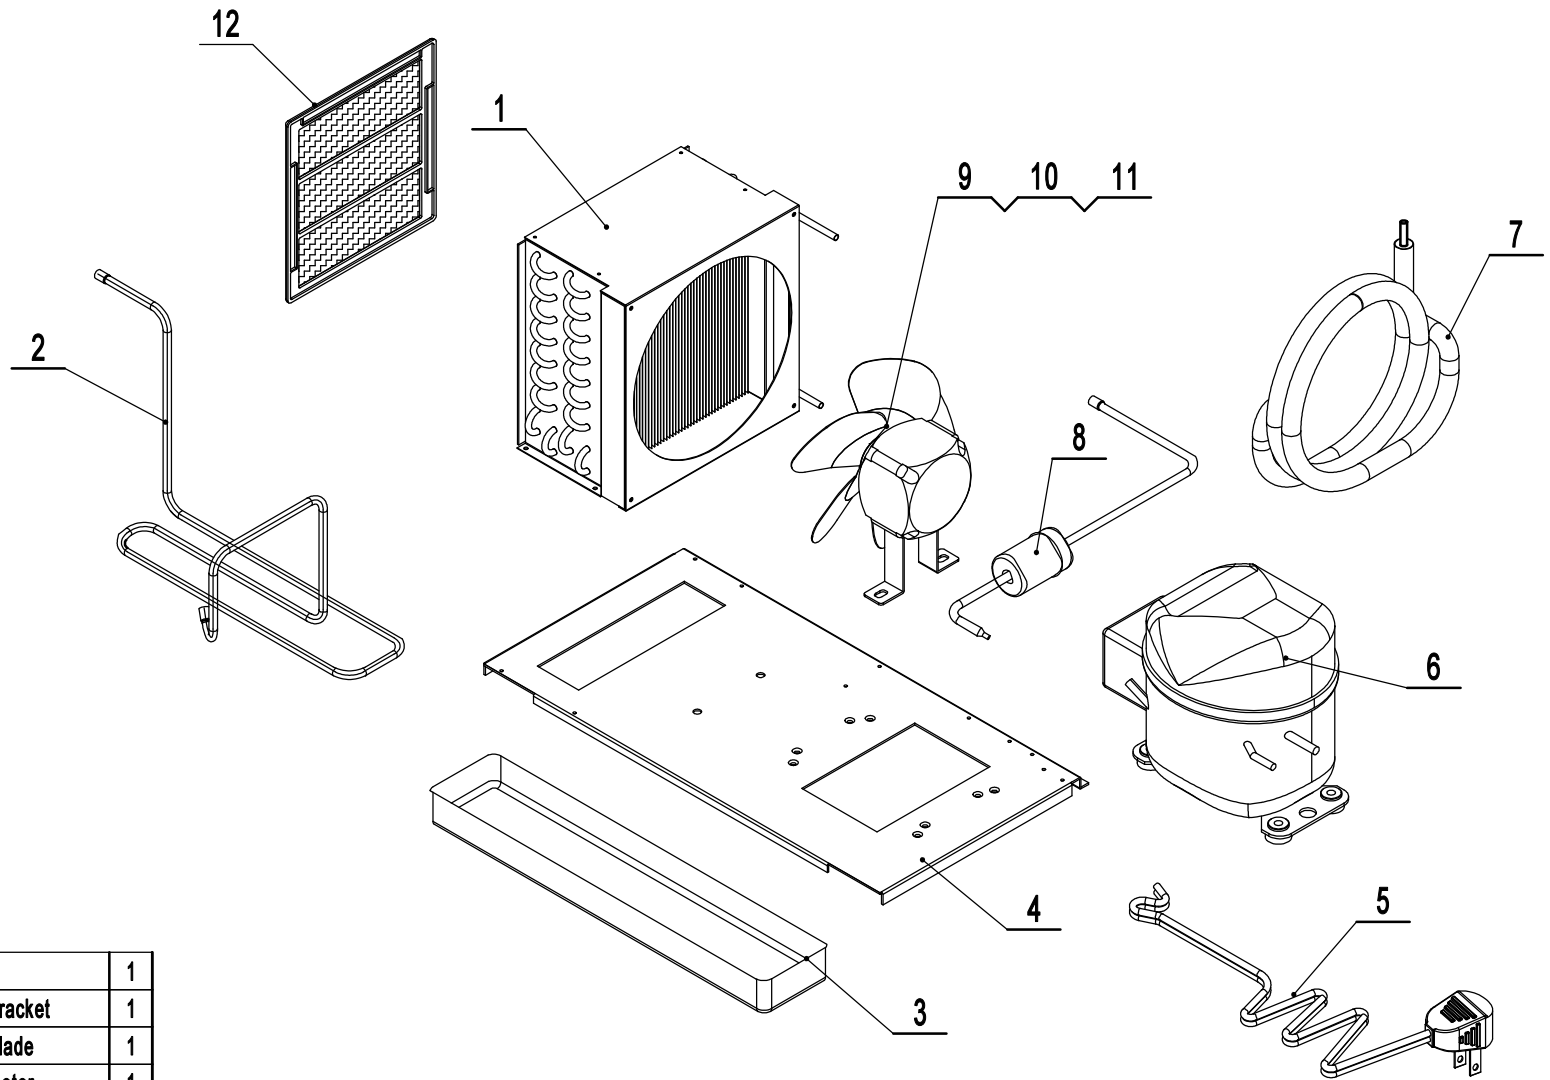

MPF8202GR-CCA

REV 10.2024

12	W0499225	Dust Barrier	1
11	W0604079	Condenser Fan Bracket	1
10	W0301060	Condenser Fan Blade	1
9	W0301905	Condenser Fan Motor	1
8	W0204003	Filter Drier	1
7	W0210571	Suction Tube B	1
6	W0201164	Compressor	1
5	W0305134	Power Cord	1
4	82012102	Condensing Unit Board	1
3	W0411208	Condenser Drain Pan	1
2	W0210572	Discharge Tube	1
1	W0203065	Condenser	1
No.	Part #	Part Name	Qty