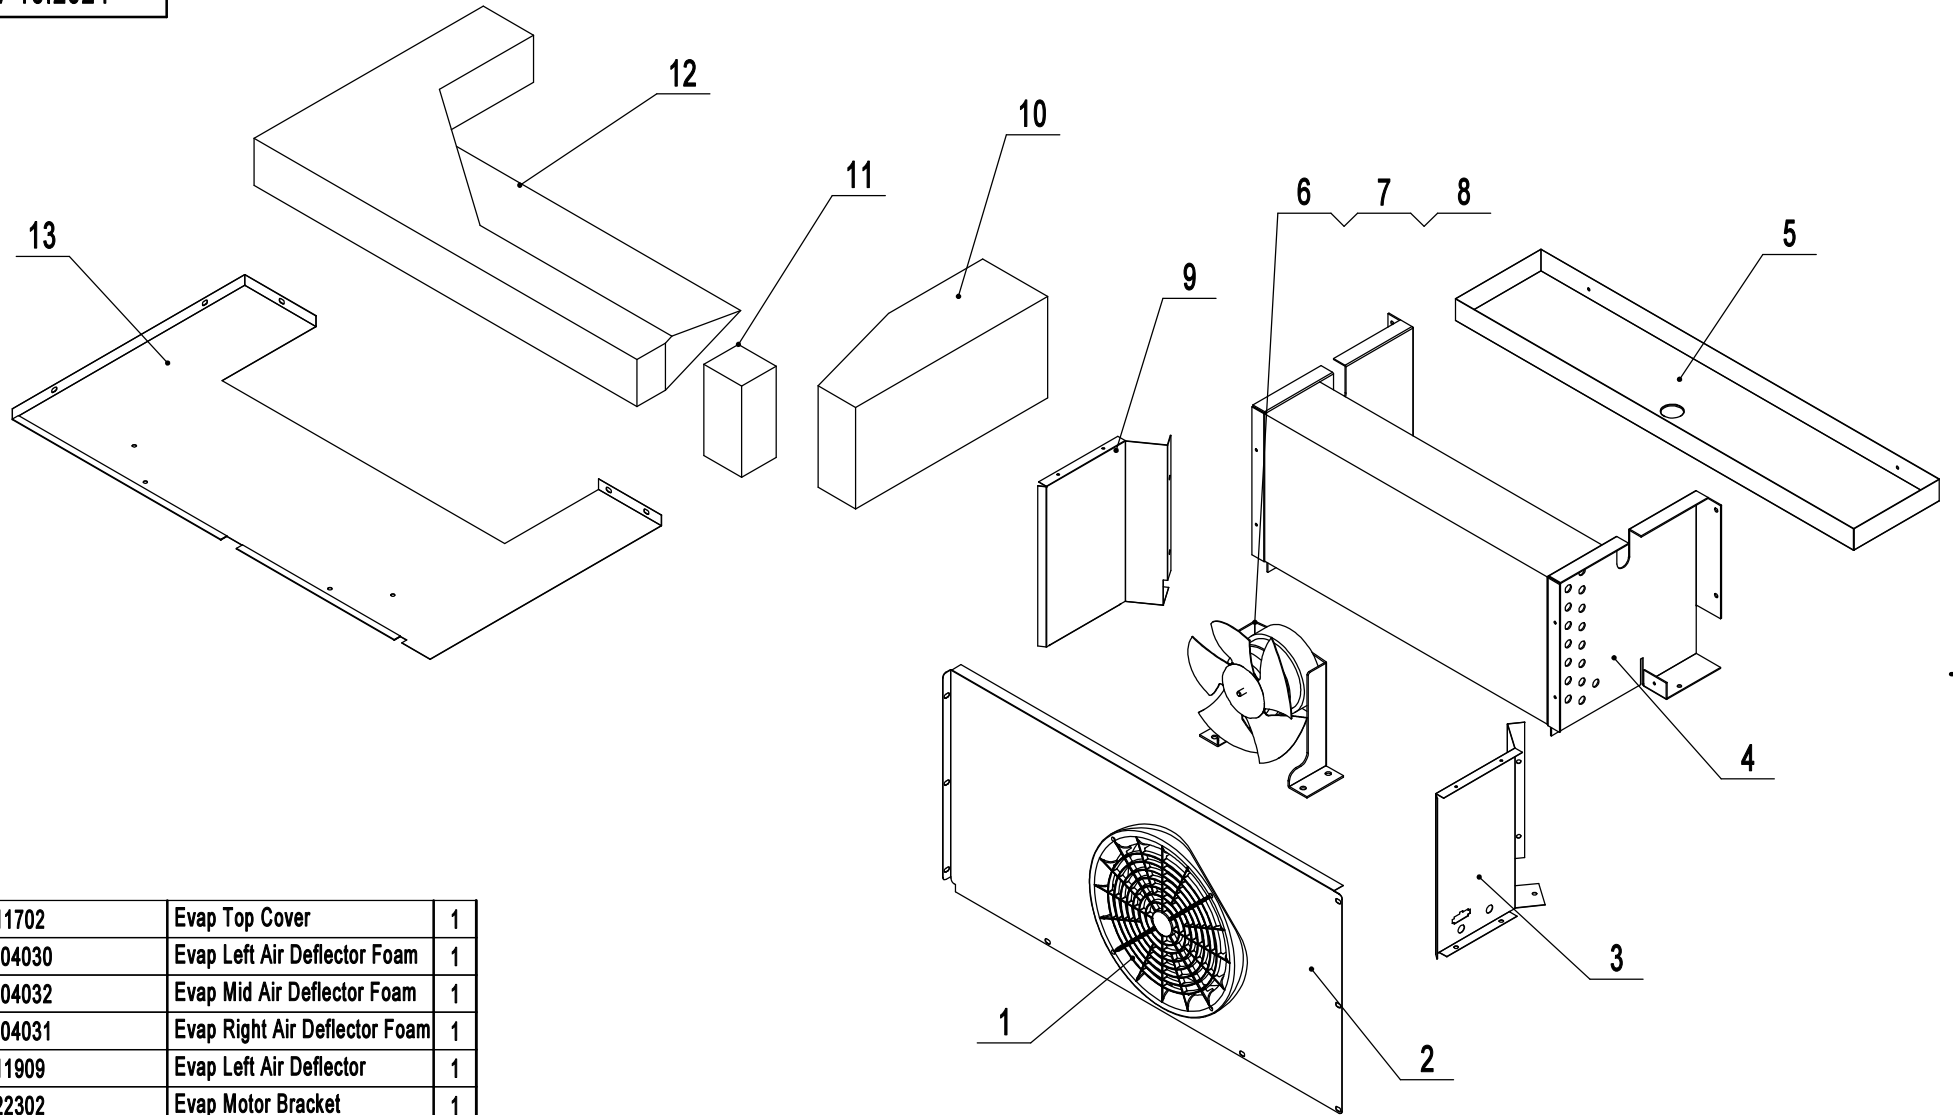

MPF8202GR-EA

REV 10.2024

13	82011702	Evap Top Cover	1
12	W0804030	Evap Left Air Deflector Foam	1
11	W0804032	Evap Mid Air Deflector Foam	1
10	W0804031	Evap Right Air Deflector Foam	1
9	82011909	Evap Left Air Deflector	1
8	82022302	Evap Motor Bracket	1
7	W0301078	Evap Fan Blade	1
6	W0301912	Evap Motor	1
5	W0411214	Evap Drain Pan	1
4	W0202125	Evaporator	1
3	82011910	Evap Right Air Deflector	1
2	82011705	Evap Cover	1
1	W0409080	Evap Fan Shroud	1
No.	Part #	Part Name	Qty