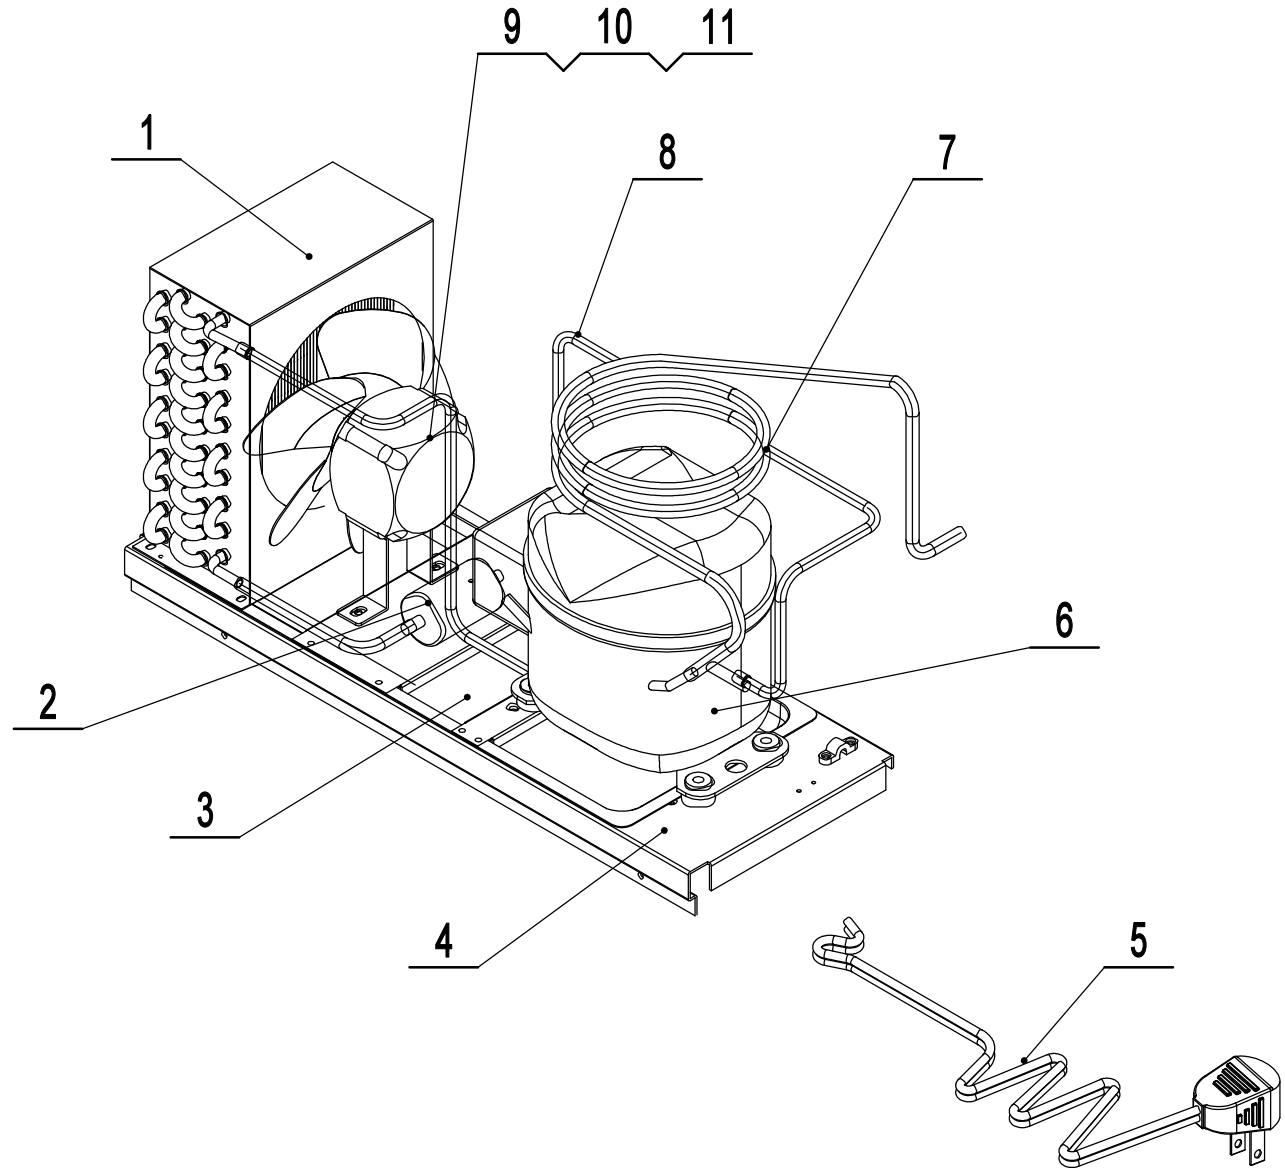

MGF8450GR-CCA

REV 10.2024

11	W0604079	Condenser Fan Bracket	1
10	W0301059	Condenser Fan Blade	1
9	W0301905	Condenser Fan Motor	1
8	W0210593	Discharge Tube	1
7	W0210570	Suction Tube B	1
6	W0201163	Compressor	1
5	W0305134	Power Cord	1
4	84511901	Condensing Unit Board	1
3	W0411077	Condenser Drain Pan	1
2	W0204003	Filter Drier	1
1	W0203261	Condenser	1

No.	Part #	Part Name	Qty