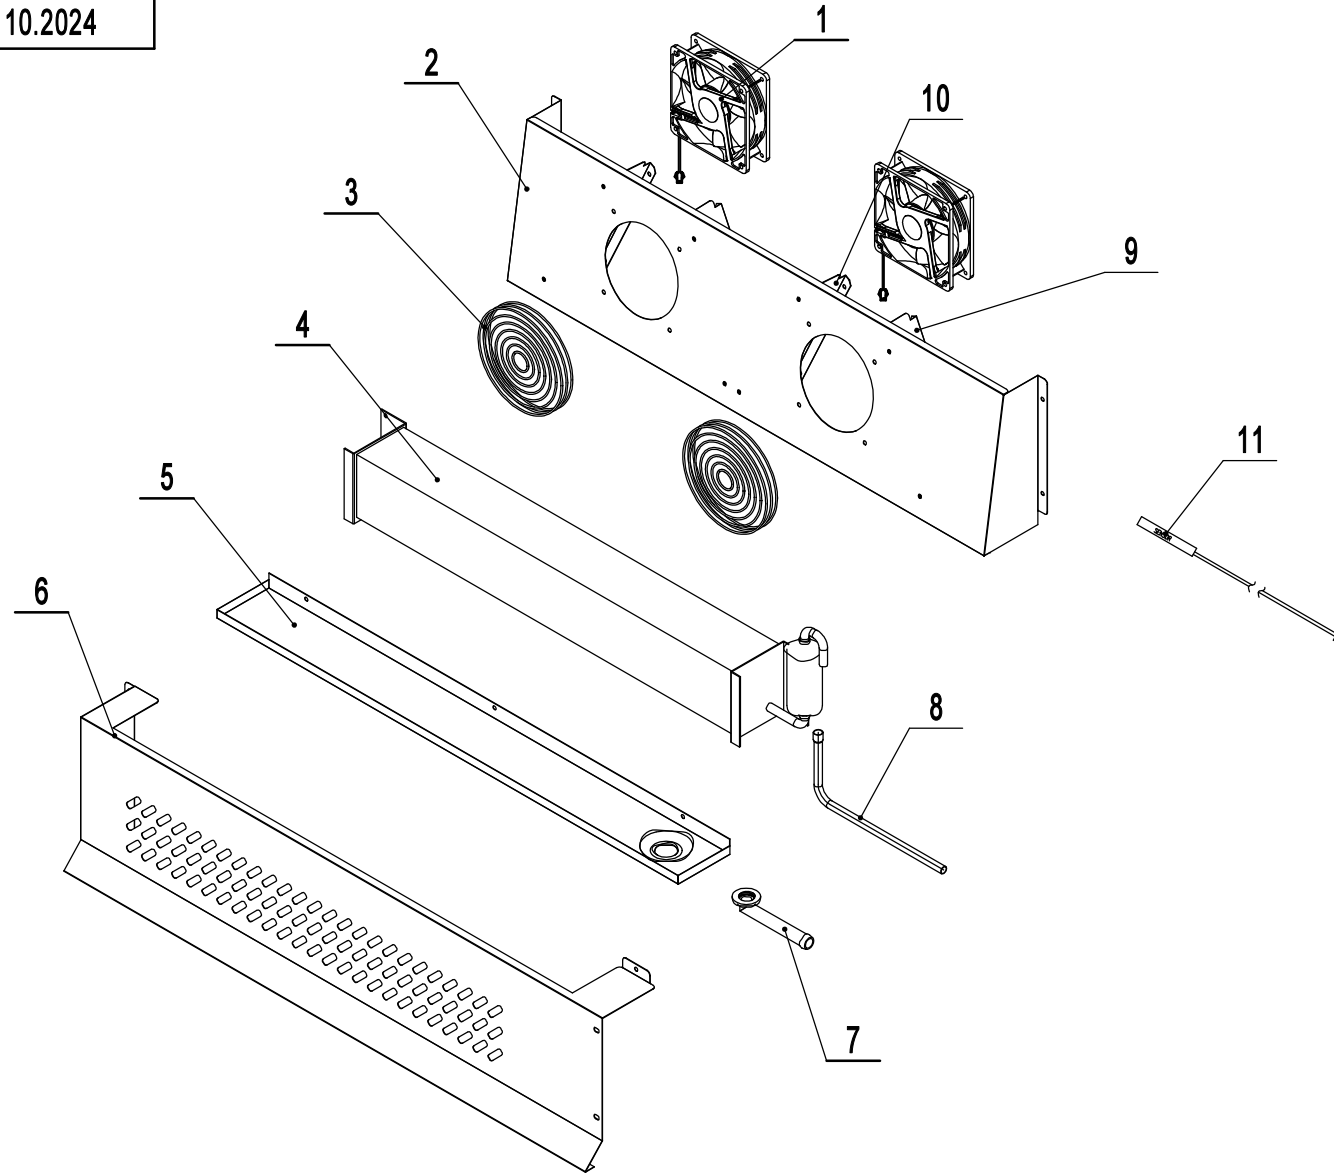

No.	Part #	Part Name	Qty
-----	--------	-----------	-----

MGF8450GR-EA

REV 10.2024

11	W0302304	Room Temp White Probe	1
10	83021306	Evap Left Air Deflector	2
9	83021307	Evap Right Air Deflector	2
8	W0210577	Suction Tube A	1
7	W0409098	Evap Drain Pipe	1
6	84501301	Evap Cover	1
5	84511904	Evap Drain Pan	1
4	W0202130	Evaporator	1
3	W0604065	Evap Fan Guard	2
2	83021308	Evap Fan Shroud	1
1	W0301101	Evap Motor	2
No.	Part #	Part Name	Qty