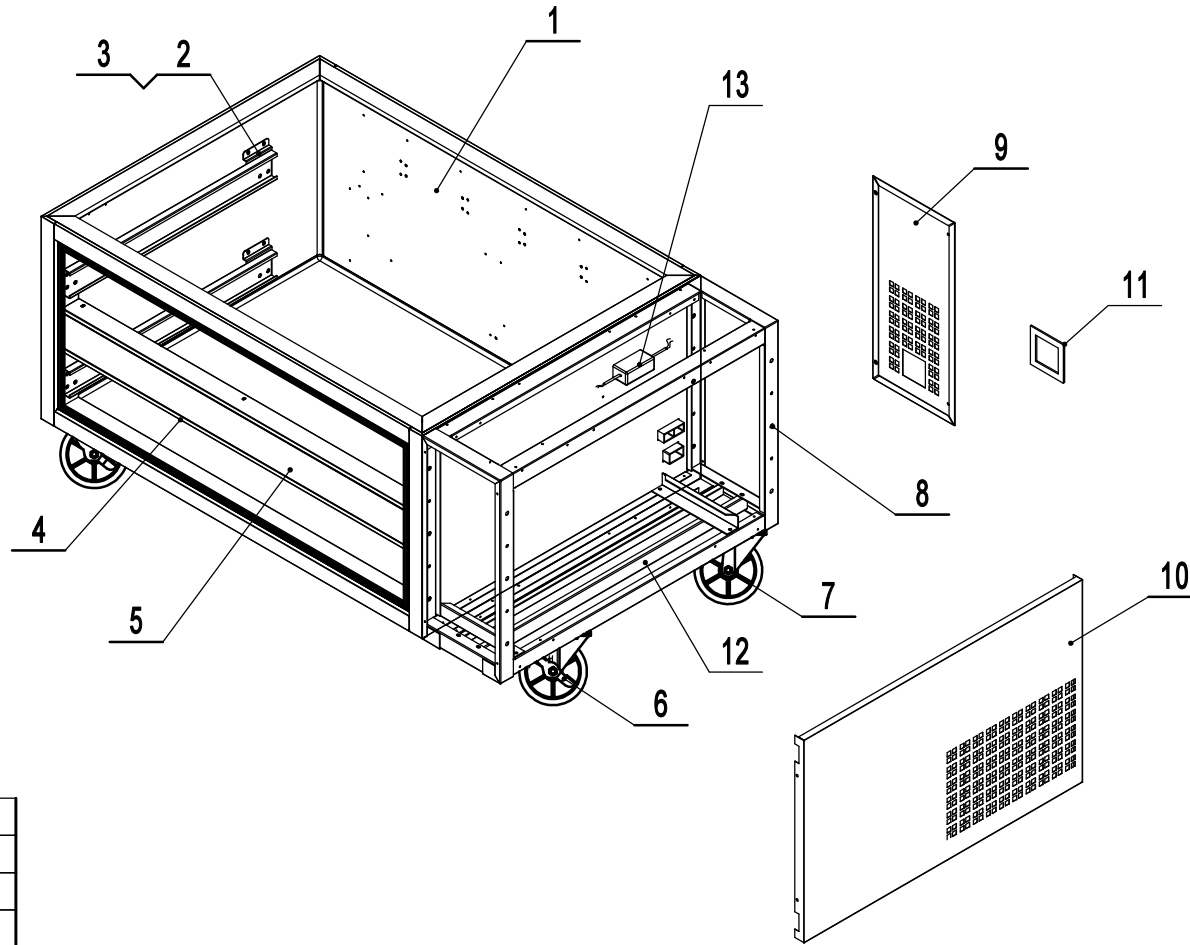

MGF8450GR-FA

REV 10.2024

3	W0308019	Water-Proof Power Switch	1
2	W0302163	Digital Controller	1
1	84531704	Cabinet Front Cover	1
No.	Part #	Part Name	Qty

MGF8450GR-CA

REV 10.2024

13	W0399117	Power Supply/Transformer	1
12	84512302	Base Support	1
11	W0413049	Power Cord Pass Thru Plate	1
10	84511602	Side Panel	1
9	84511603	Back Cover	1
8	MGF8451AE02	Cabinet Assembly	1
7	B0604006	5" M14 Stem Caster	2
6	B0604007	5" M14 Stem Caster W/ Brake	2
5	84501202	Mullion Front Cover	1
4	W0410194	Middle Mullion Grille	2
3	W0604020	Drawer Slides	4
2	83102302	Drawer Slides Bracket	4
1	MGF8450FA01	Cabinet Assembly	1
No.	Part #	Part Name	Qty