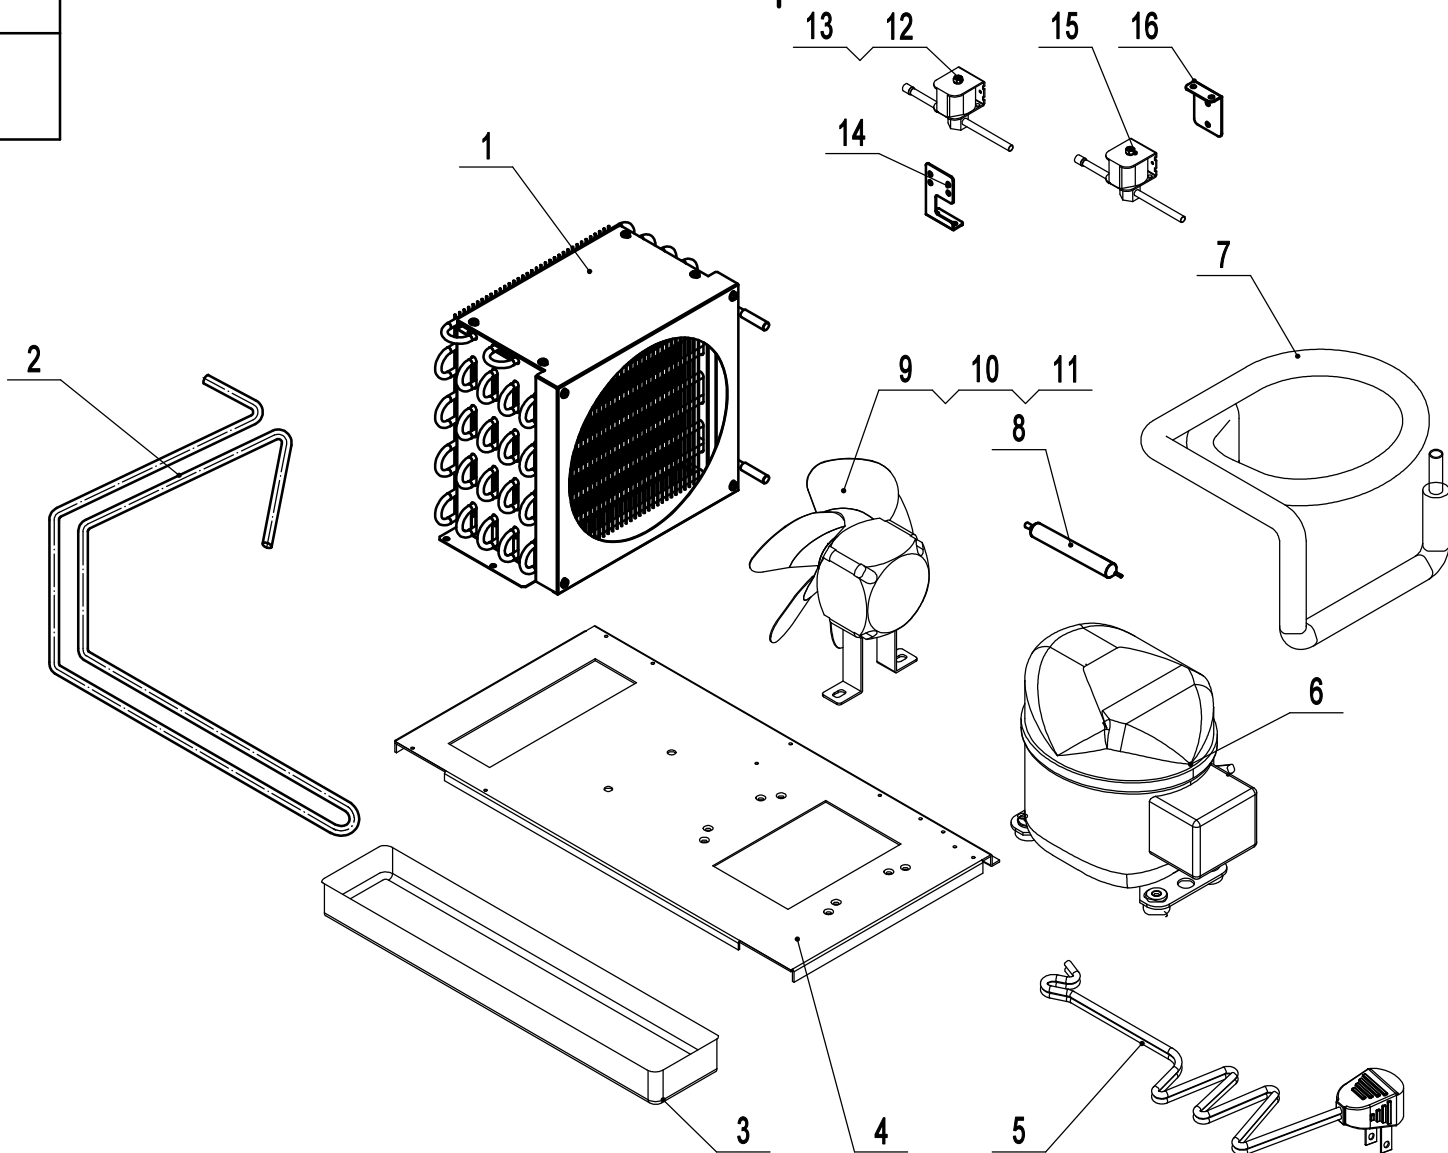

PART D

2025.2010

9	MSF8310115002430	Drawer Slides Bracket	2
8	MGF8415202000	Mullion Assembly	1
7	R04011000037	Controller Cover	1
6	R03002000088-FDARN2	Digital Controller	1
5	R04011000036	Controller Box	1
4	R06005000016	Rear Barrier	1
3	R06001000015	2" Caster W/O Brake	2
2	R06001000016	2" Caster W/ Brake	2
1	MGF8415206001	Cabinet Assembly	1
No.	Part#	Part Name	Qty

PART E

2025.2.10

8	R0201400001	Filter Drier	1
7	R02015000172	Suction Tube B	1
6	R02000000007	Compressor	1
5	R03005000012	Power Cord	1
4	MSF8301113007500	Condensing Unit Board	1
3	EPF3462104015201	Evap Drain Pan	1
2	R02015000189	Discharge Tube	1
1	R02005000015	Condenser	1
16	MGF8405103001500	Solenoid Valve Bracket	1
15	R02013000004	Solenoid Valve(Always Open)	1
14	EPF3462112019500	Solenoid Valve Bracket	1
13	R02013000002	Solenoid Valve Coil	2
12	R02013000005	Solenoid Valve(Always Closed)	1
11	R06099000057	Fan Motor Bracket	1
10	R03000000013	Evap Fan Blade	1
9	R03001000100	Condenser Fan Motor	1
No.	Part#	Part Name	Qty