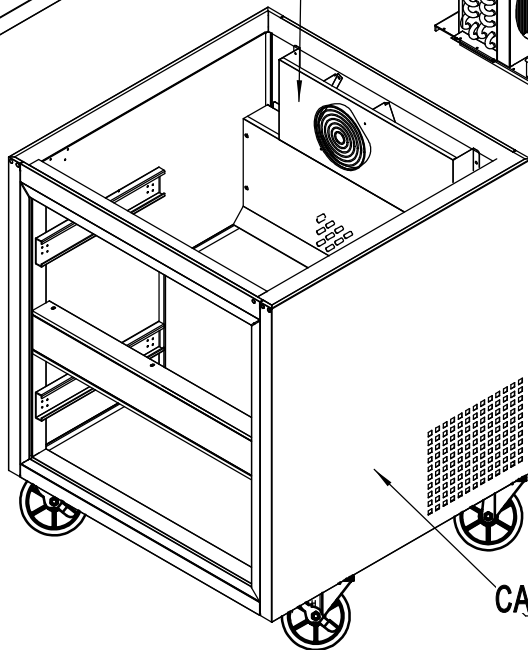

MGF8420GRAUS1

2025.2.13

COUNTER TOP ASSEMBLY
PART A

EVAPORATOR ASSEMBLY
PART F COMPRESSOR ASSEMBLY
PART E

DRAWER ASSEMBLY
PART B

CABINET ASSEMBLY
PART D

PART A

2025.2.10

4	MGF8401225000	Counter Top Assembly	1
3	MSF8303112005430	Controller Display Bracket	1
2	R03018000002	Controller Display	1
1	R04011000113	Controller Cover	1
No.	Part#	Part Name	Qty

PART B

2025.2.10

5	R0600800011	Drawer Slides	1
4	MSF8302112006430	Divider Bar	2
3	MGF8415227000	Drawer Frame	1
2	R04003000172	Door Gasket	1
1	MGF8415221000	Door Body Assembly	1
No.	Part#	Part Name	Qty