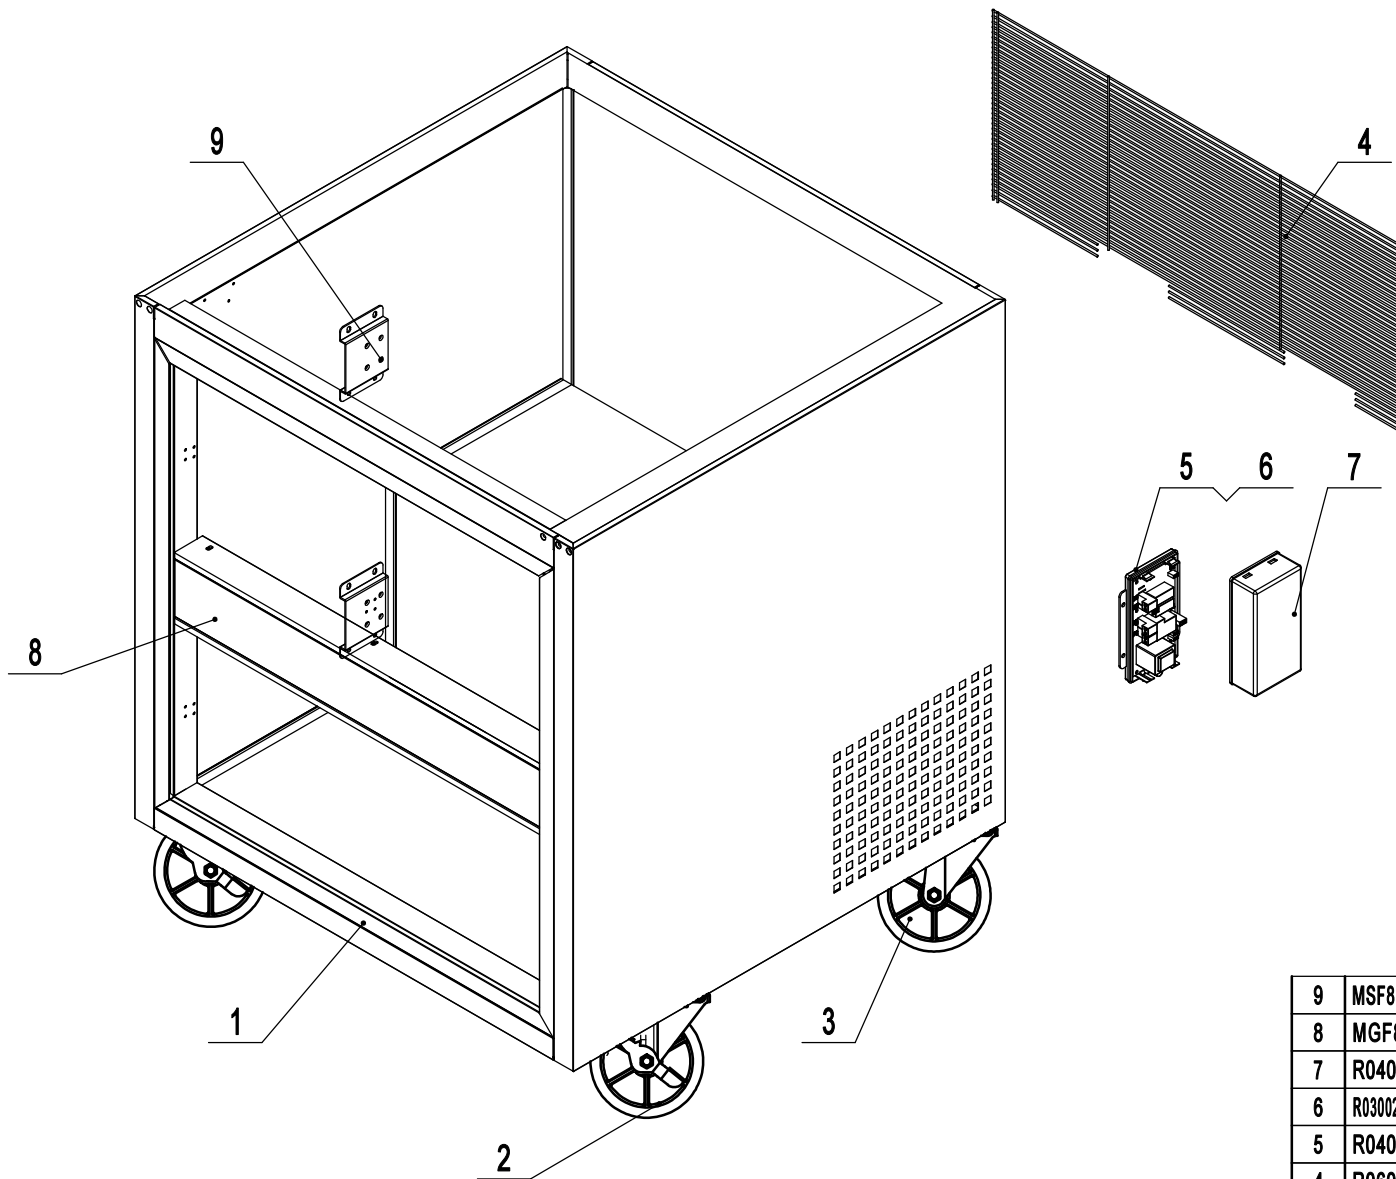

MGF8420GRAUS1

2025.2.13

COUNTER TOP ASSEMBLY
PART A

EVAPORATOR ASSEMBLY
PART F COMPRESSOR ASSEMBLY
PART E

DRAWER ASSEMBLY
PART B

CABINET ASSEMBLY
PART D

PART A

2025.2.10

4	MGF8401225000	Counter Top Assembly	1
3	MSF8303112005430	Controller Display Bracket	1
2	R03018000002	Controller Display	1
1	R04011000113	Controller Cover	1
No.	Part#	Part Name	Qty

PART B

2025.2.10

5	R0600800011	Drawer Slides	1
4	MSF8302112006430	Divider Bar	2
3	MGF8415227000	Drawer Frame	1
2	R04003000172	Door Gasket	1
1	MGF8415221000	Door Body Assembly	1
No.	Part#	Part Name	Qty

PART D

2025.2010

9	MSF8310115002430	Drawer Slides Bracket	2
8	MGF8415202000	Mullion Assembly	1
7	R04011000037	Controller Cover	1
6	R03002000088-FDARN2	Digital Controller	1
5	R04011000036	Controller Box	1
4	R06005000016	Rear Barrier	1
3	R06001000015	2" Caster W/O Brake	2
2	R06001000016	2" Caster W/ Brake	2
1	MGF8415206001	Cabinet Assembly	1
No.	Part#	Part Name	Qty