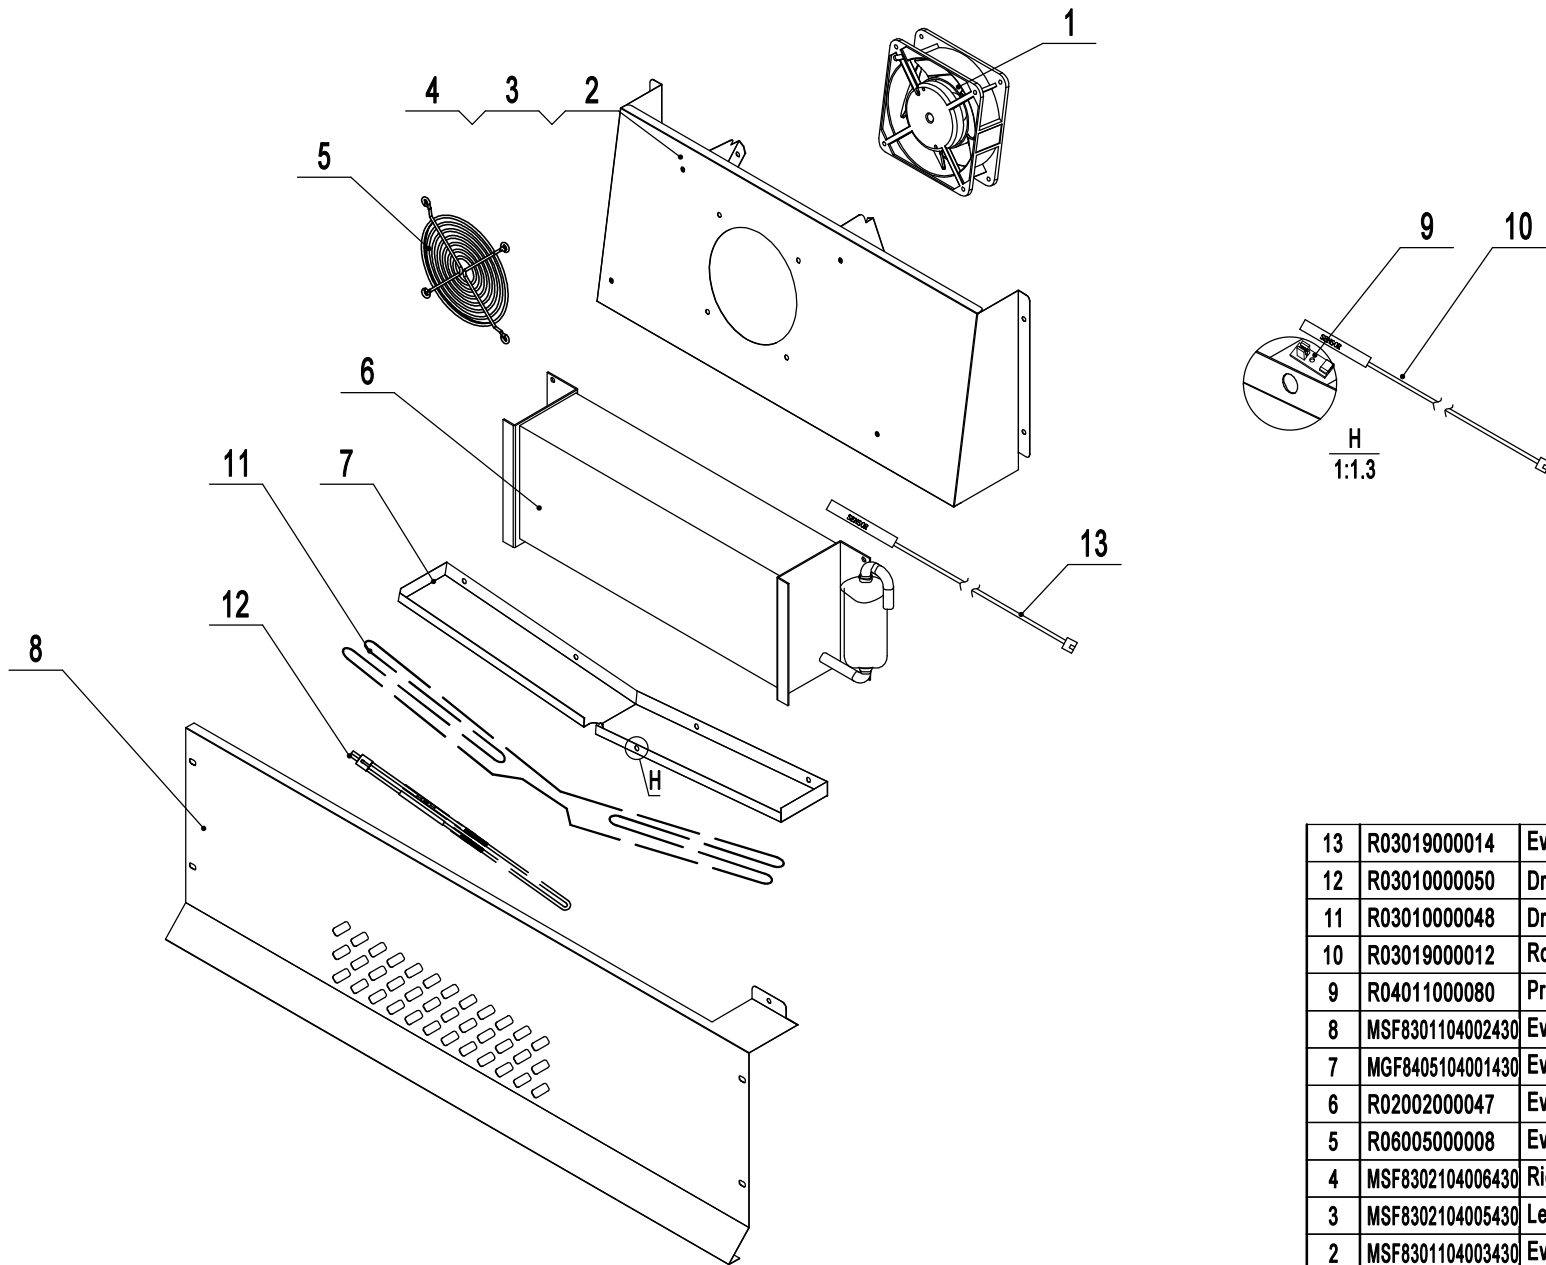

PART E

2025.2.10

8	R0201400001	Filter Drier	1
7	R02015000172	Suction Tube B	1
6	R02000000007	Compressor	1
5	R03005000012	Power Cord	1
4	MSF8301113007500	Condensing Unit Board	1
3	EPF3462104015201	Evap Drain Pan	1
2	R02015000189	Discharge Tube	1
1	R02005000015	Condenser	1
16	MGF8405103001500	Solenoid Valve Bracket	1
15	R02013000004	Solenoid Valve(Always Open)	1
14	EPF3462112019500	Solenoid Valve Bracket	1
13	R02013000002	Solenoid Valve Coil	2
12	R02013000005	Solenoid Valve(Always Closed)	1
11	R06099000057	Fan Motor Bracket	1
10	R03000000013	Evap Fan Blade	1
9	R03001000100	Condenser Fan Motor	1
No.	Part#	Part Name	Qty

PART F

2025.2.10

13	R03019000014	Evap Temp Blue Probe	1
12	R03010000050	Drain Hose Heater	1
11	R03010000048	Drain Pan Heater	1
10	R03019000012	Room Temp White Probe	1
9	R04011000080	Probe Clip	1
8	MSF8301104002430	Evaporator Front Cover	1
7	MGF8405104001430	Evaporator Drain Pan	1
6	R02002000047	Evaporator	1
5	R06005000008	Evap Fan Guard	1
4	MSF8302104006430	Right Evap Air Deflector	1
3	MSF8302104005430	Left Evap Air Deflector	1
2	MSF8301104003430	Evap Fan Shroud	1
1	R03001000138	Evap Motor	1
No.	Part#	Part Name	Qty