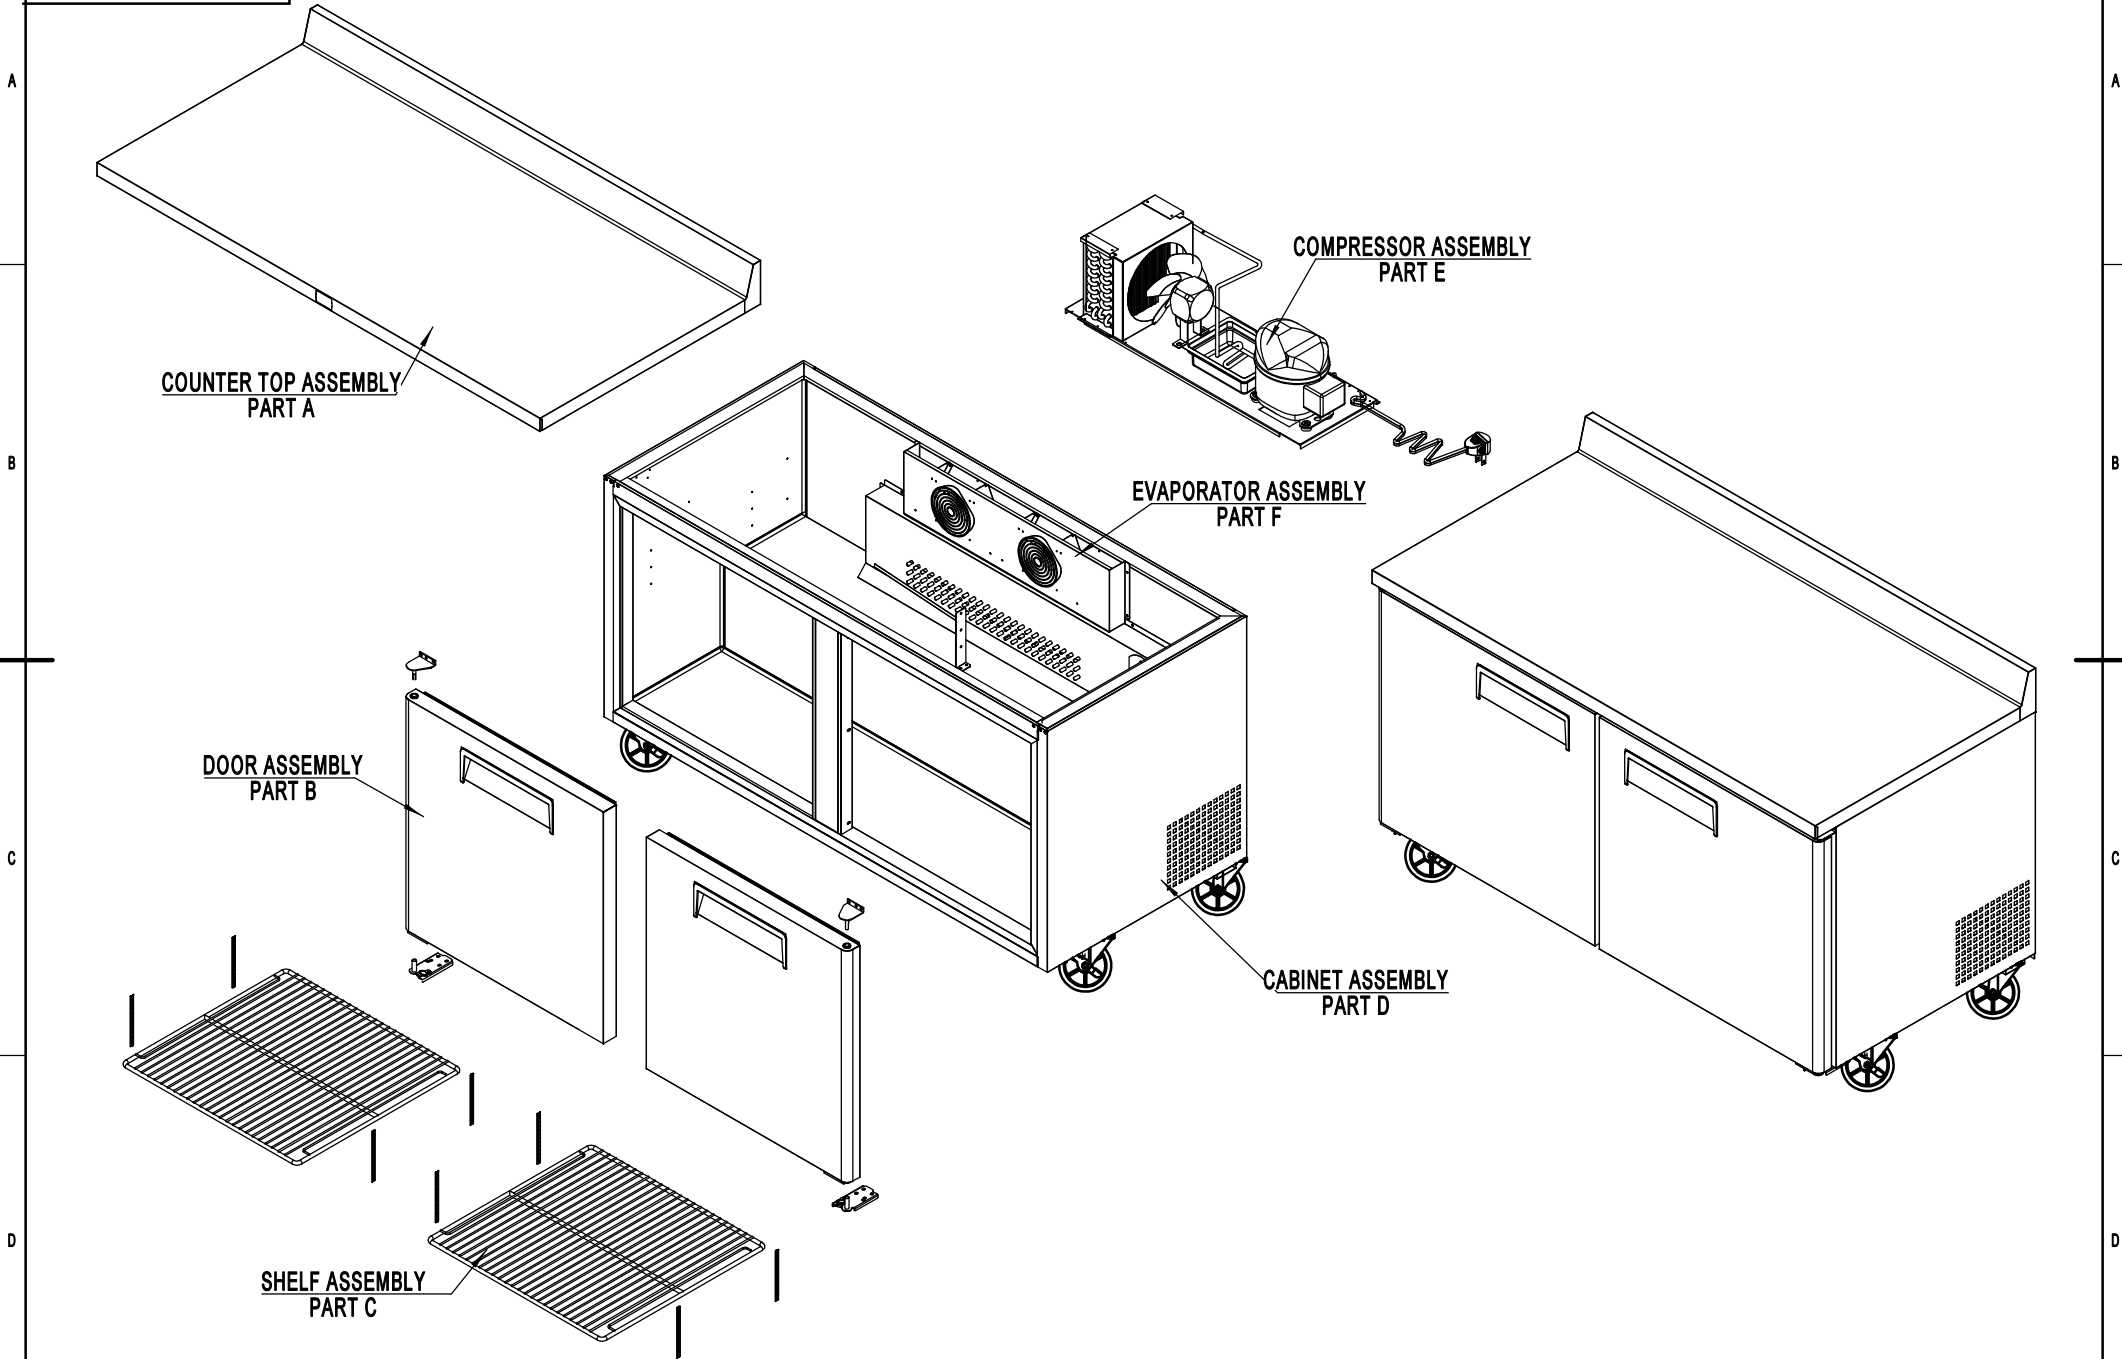

MGF8410GR

REV 01.2025

COUNTER TOP ASSEMBLY
PART A

COMPRESSOR ASSEMBLY
PART E

EVAPORATOR ASSEMBLY
PART F

DOOR ASSEMBLY
PART B

CABINET ASSEMBLY
PART D

SHELF ASSEMBLY
PART C

8410GR-CTA

REV 01.2025

4	MGF8410225000	Counter Top Assembly	#N/A	1
3	83032302	Controller Bracket	MSF8303112005430	1
2	W0302024	Controller Display	R03018000002	1
1	83021707	Controller Cover	#N/A	1
No.	Old Part #	New Part #	Part Name	Qty