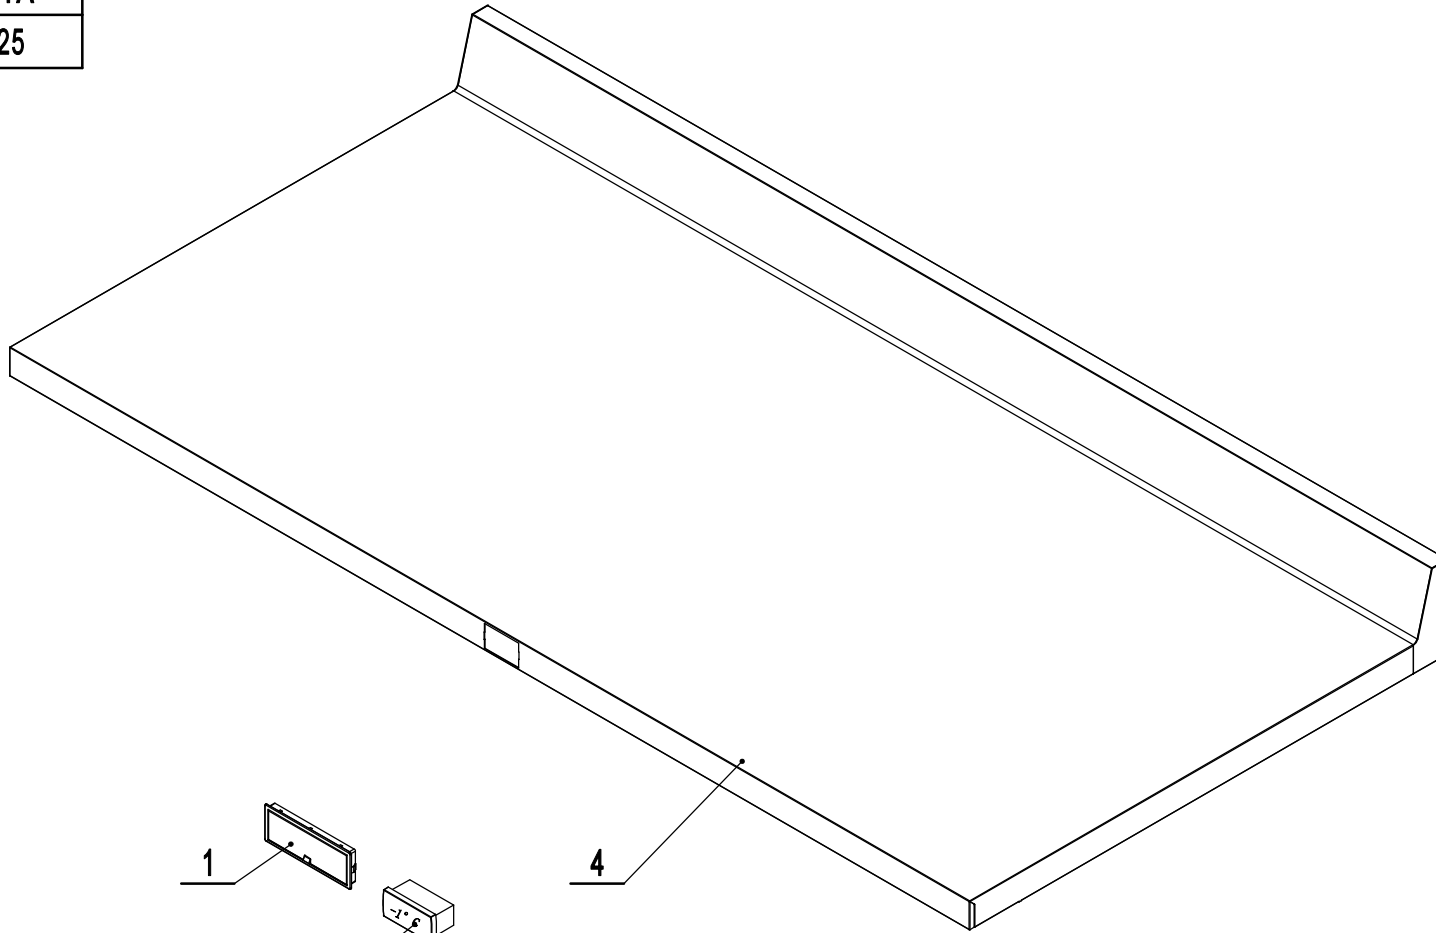

MGF8410GR

REV 01.2025

COUNTER TOP ASSEMBLY
PART A

COMPRESSOR ASSEMBLY
PART E

EVAPORATOR ASSEMBLY
PART F

DOOR ASSEMBLY
PART B

CABINET ASSEMBLY
PART D

SHELF ASSEMBLY
PART C

8410GR-CTA

REV 01.2025

4	MGF8410225000	Counter Top Assembly	#N/A	1
3	83032302	Controller Bracket	MSF8303112005430	1
2	W0302024	Controller Display	R03018000002	1
1	83021707	Controller Cover	#N/A	1
No.	Old Part #	New Part #	Part Name	Qty