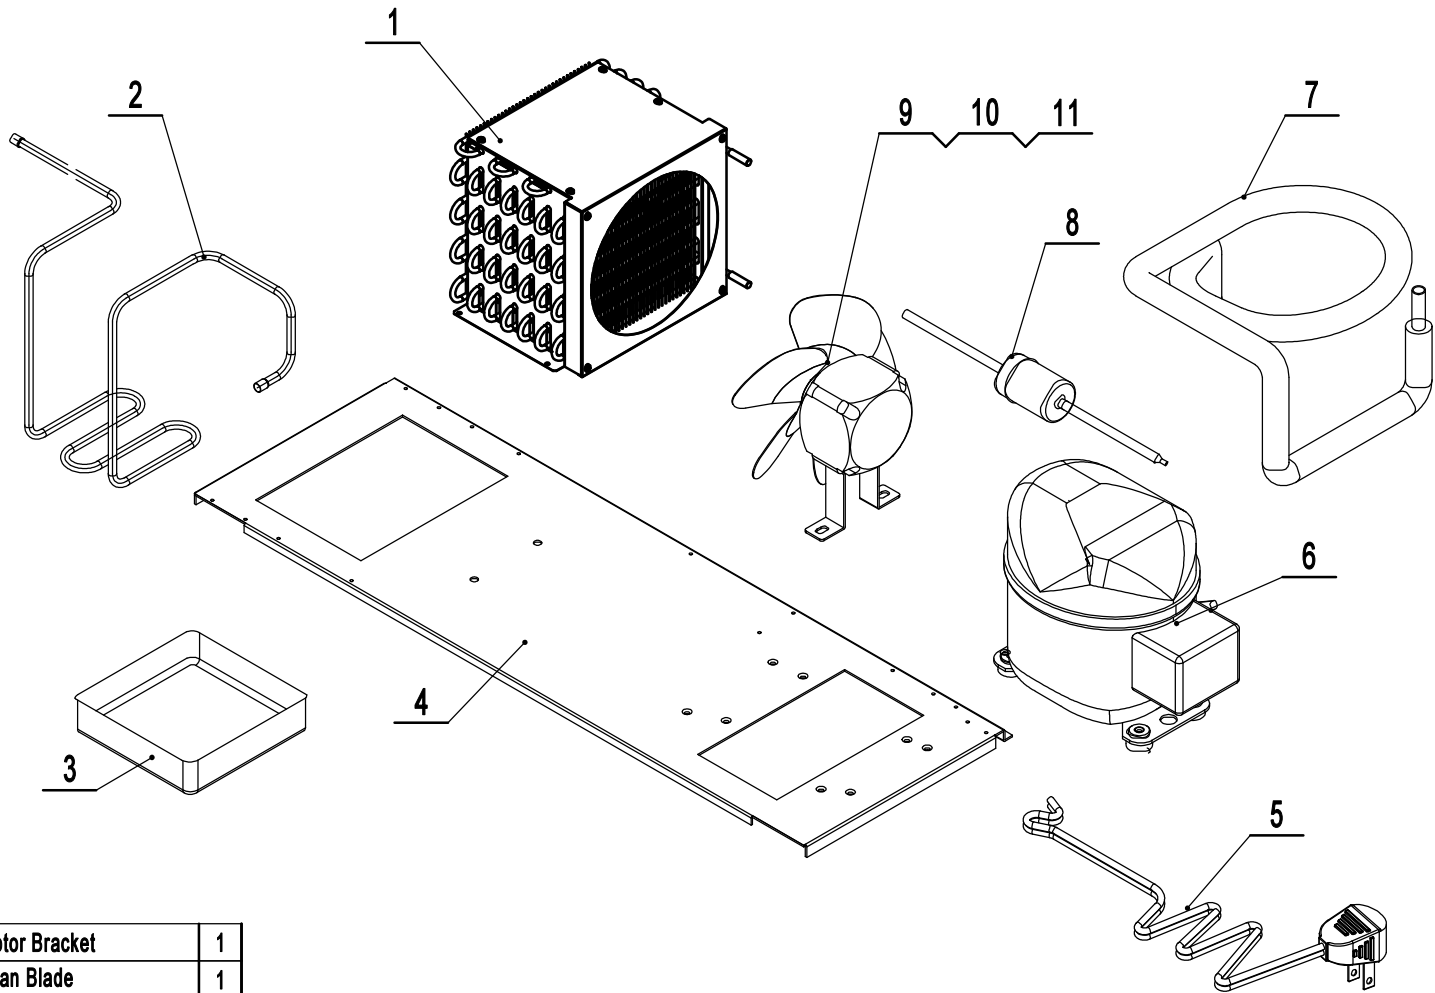

8410GR-CCA

REV 01.2025

11	W0604079	R06099000057	Fan Motor Bracket	1
10	W0301060	R03000000013	Evap Fan Blade	1
9	W0301905-1	R03001000100	Condenser Fan Motor	1
8	W0204100	R02014000002	Filter Drier	1
7	W0210582	#N/A	Suction Tube B	1
6	W0201042	R02000000007	Compressor	1
5	W0305134	R03005000012	Power Cord	1
4	83022105	#N/A	Condensing Unit Board	1
3	MSF8302103003201	#N/A	Evap Drain Pan	1
2	W0210351	#N/A	Discharge Tube	1
1	W0203048	R02007000003	Condenser	1

No.	Old Part #	New Part #	Part Name	Qty