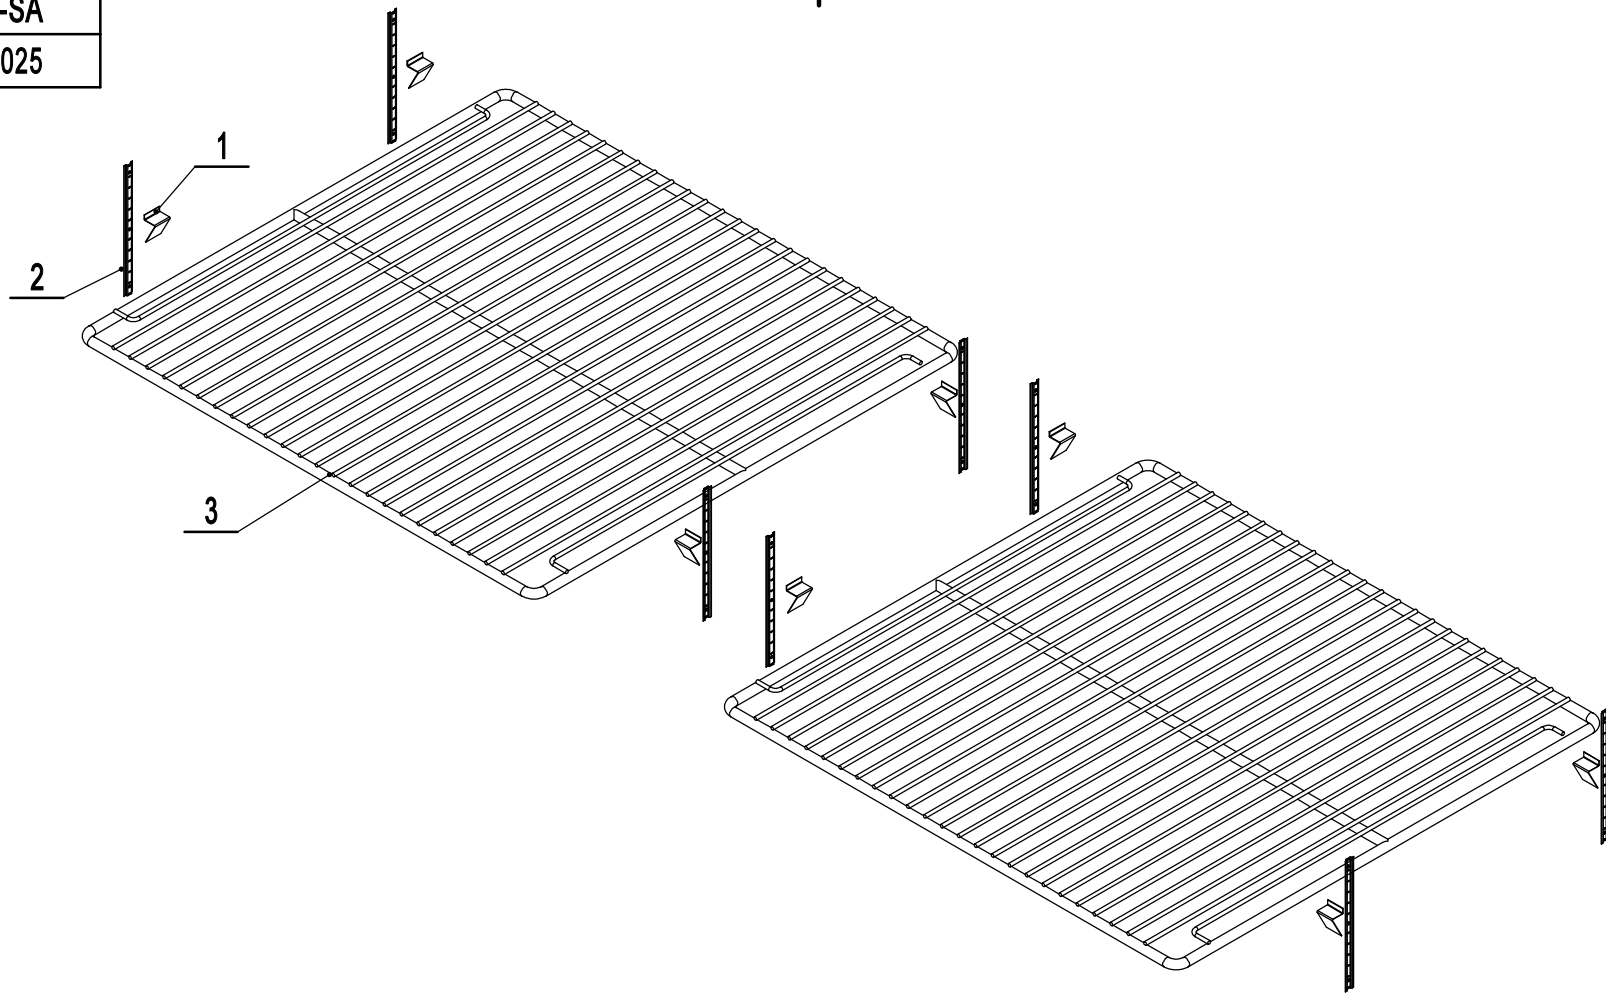

8410GR-SA

REV 01.2025

3	W0402569	R06004000057	Shelf	2
2	24432012	QPL6749115001430	Shelf Pilaster	8
1	66490313	QPL6649115001410	Shelf Clip	8
No.	Old Part #	New Part #	Part Name	Qty