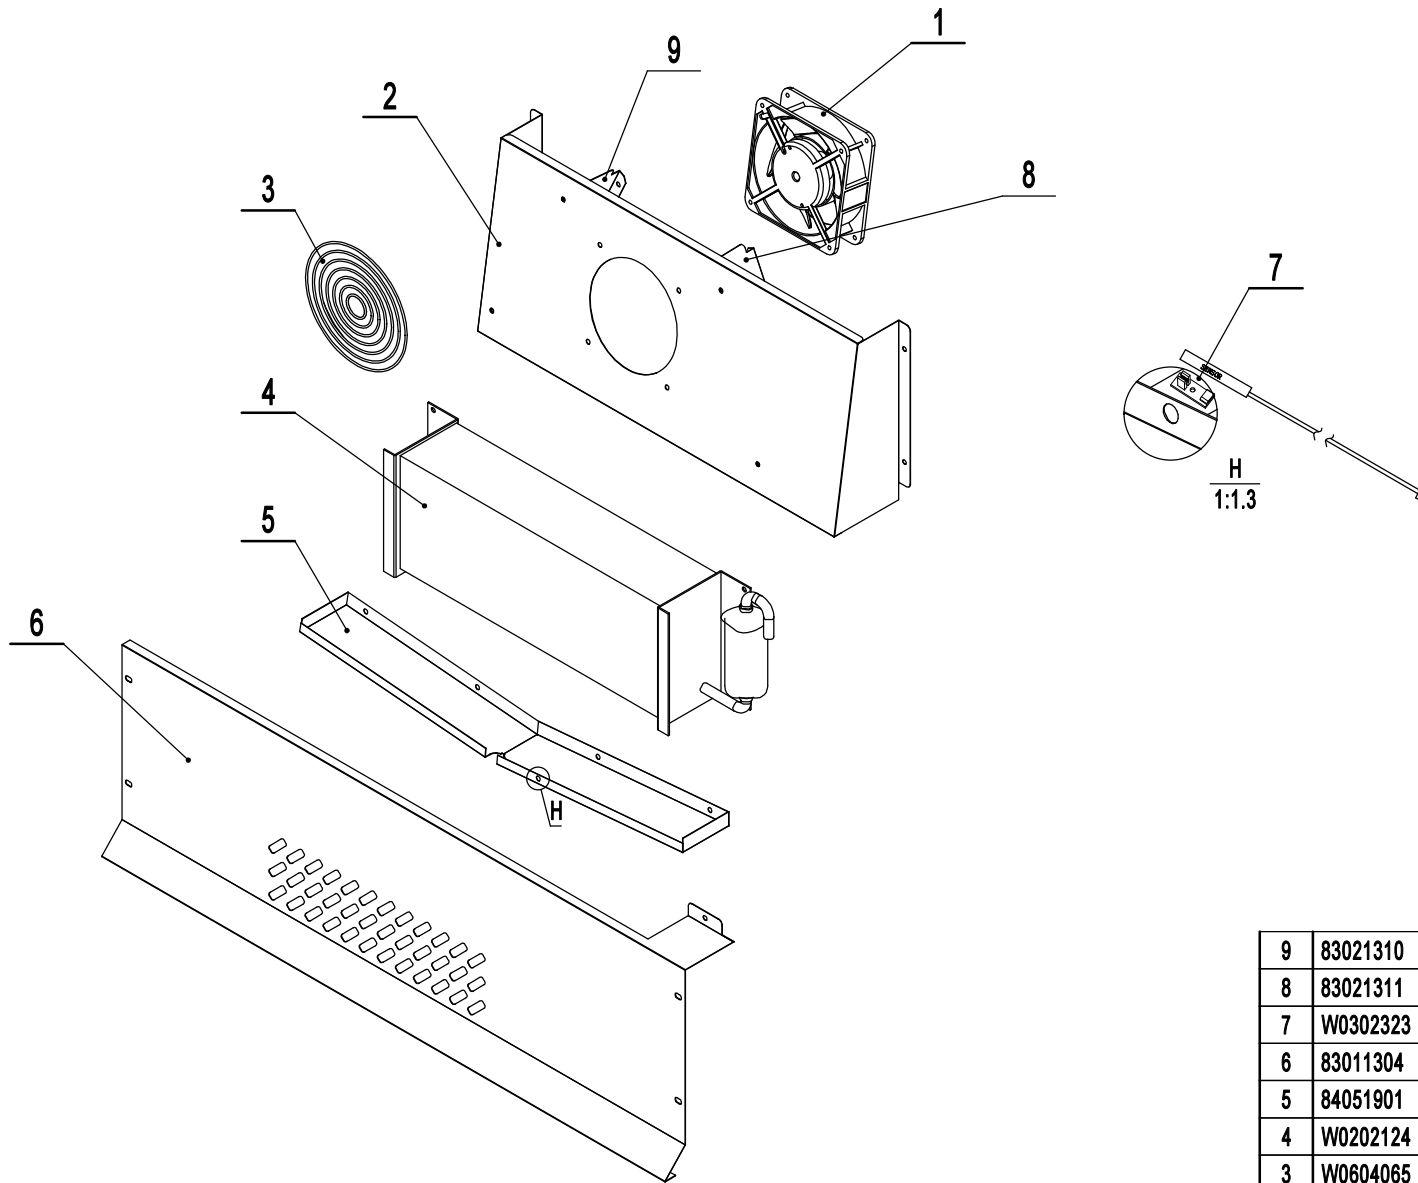

8408GR-EA

REV 01.2025

9	83021310	#N/A	Evap Left Air Deflector	1
8	83021311	#N/A	Evap Right Air Deflector	1
7	W0302323	R03019000012	Room Temp White Probe	1
6	83011304	#N/A	Evap Cover	1
5	84051901	MGF8405104001430	Evap Drain Pan	1
4	W0202124	R02002000033	Evaporator	1
3	W0604065	R06005000008	Evap Fan Guard	1
2	83011303	#N/A	Evap Fan Shroud	1
1	R03001000138	#N/A	Evap Motor	1
No.	Old Part #	New Part #	Part Name	Qty