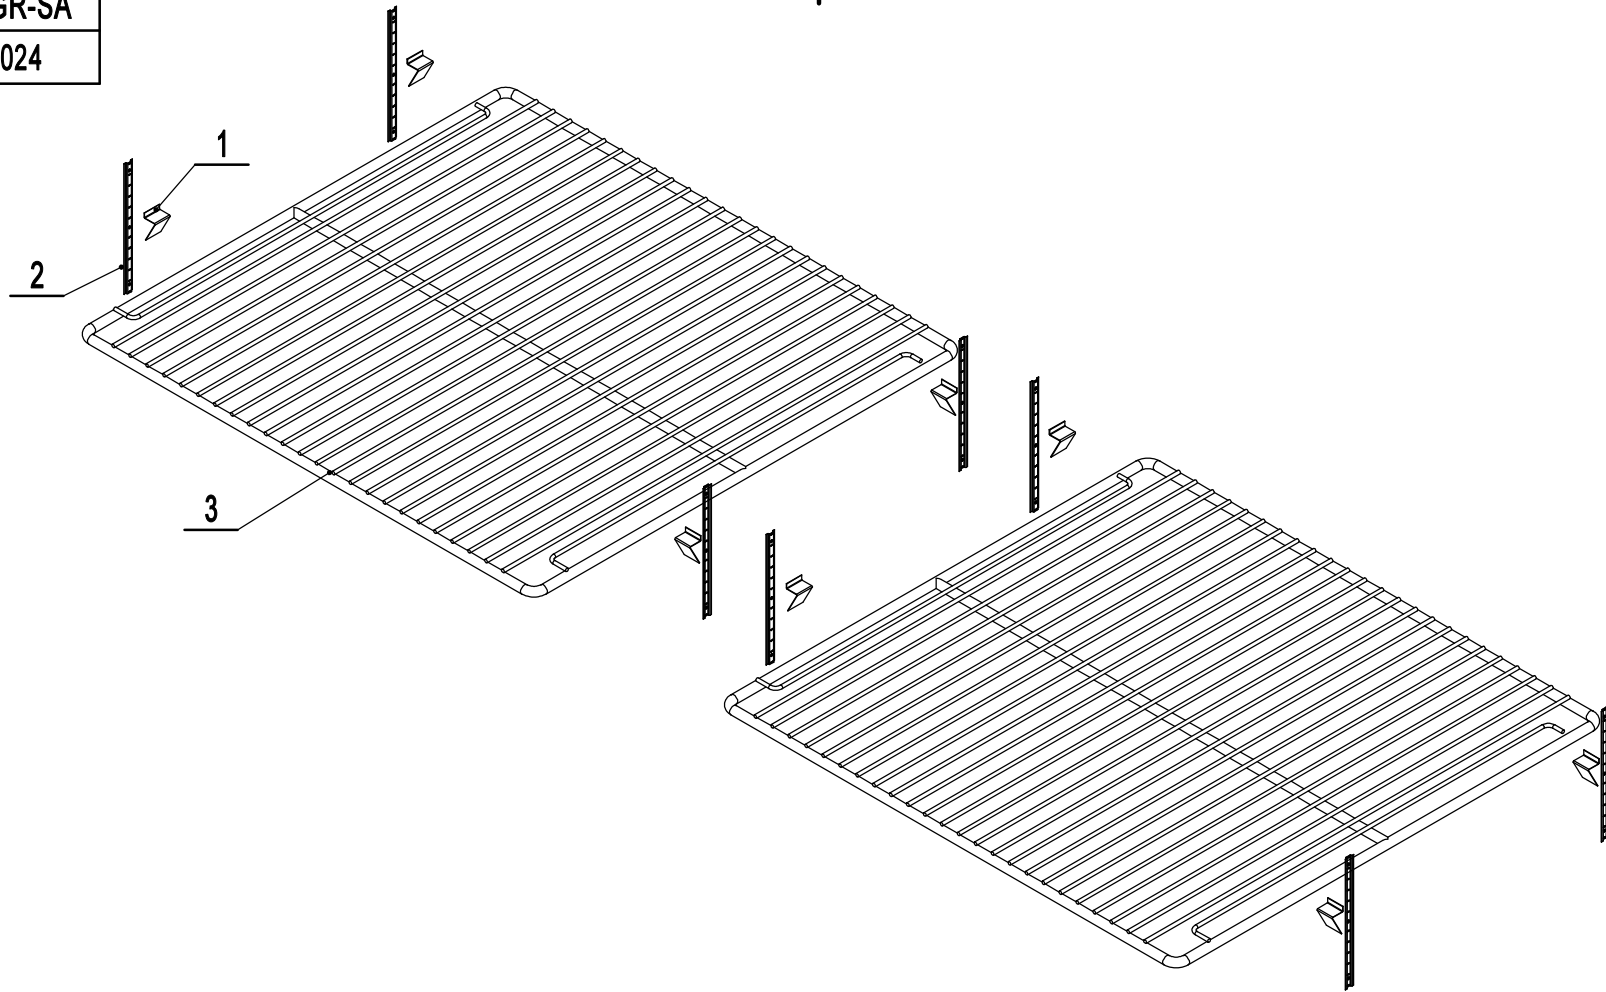

MGF8403GR-SA

REV 10.2024

3	W0402569	Shelf, 21-1/2 x 17-5/8	2
2	24432012	Shelf Pilaster	8
1	66490313	Shelf Clip	8
No.	Part #	Part Name	Qty