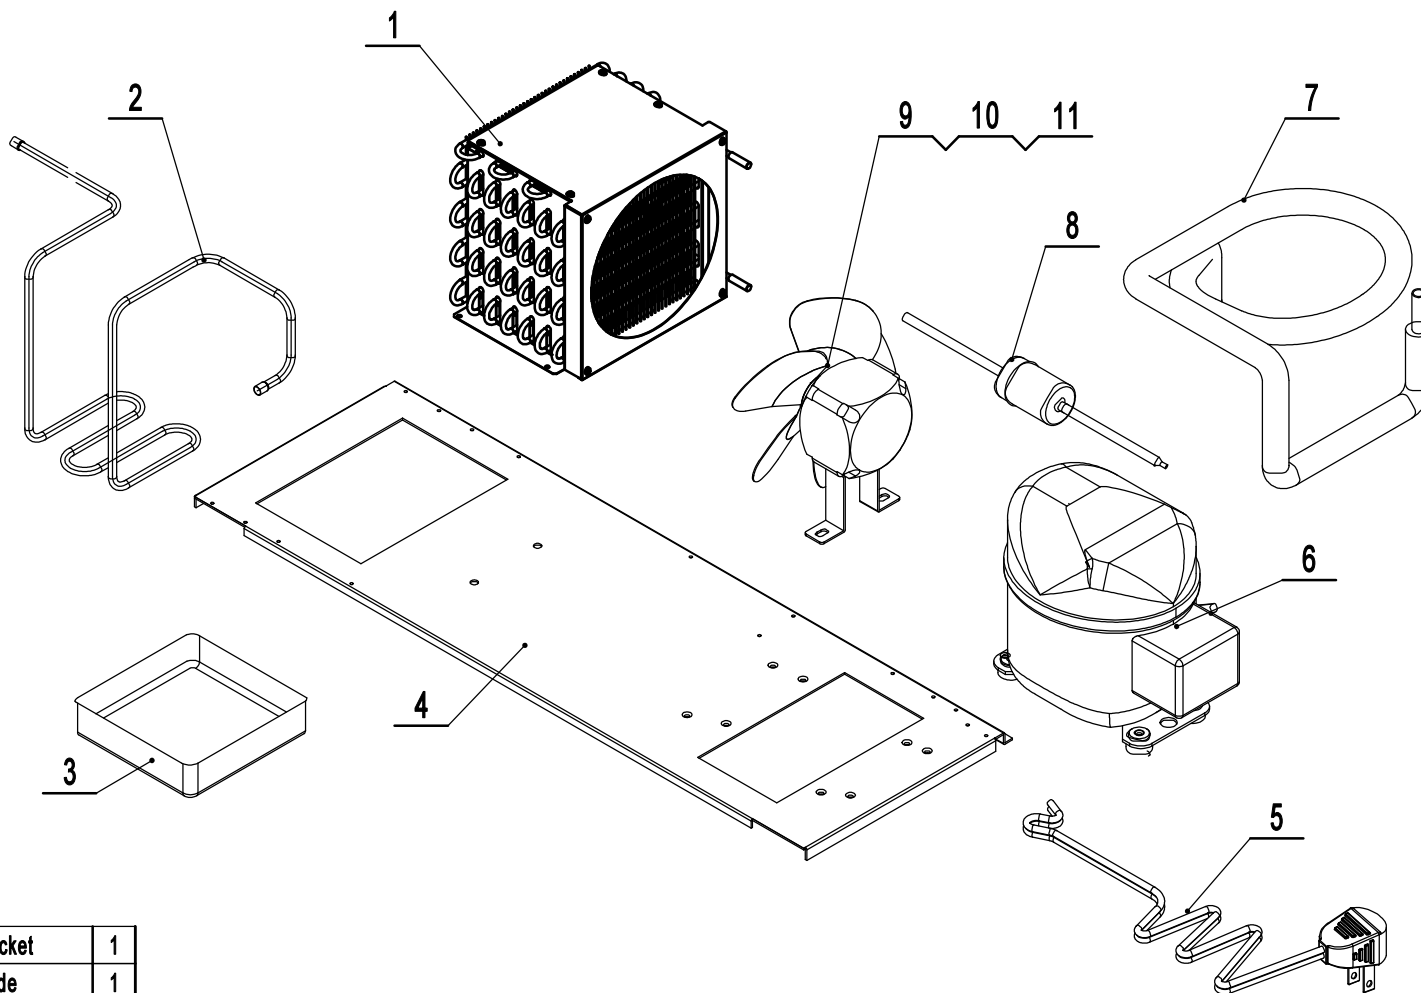

MGF8403GR-CCA

REV 10.2024

11	W0604079	Condenser Fan Bracket	1
10	W0301060	Condenser Fan Blade	1
9	W0301905	Condenser Fan Motor	1
8	W0204003	Filter Drier	1
7	W0210582	Suction Tube B	1
6	W0201164	Compressor	1
5	W0305134	Power Cord	1
4	83022105	Condensing Unit Board	1
3	W0411206	Condenser Drain Pan	1
2	W0210351	Discharge Tube	1
1	W0203048	Condenser	1

No.	Part #	Part Name	Qty