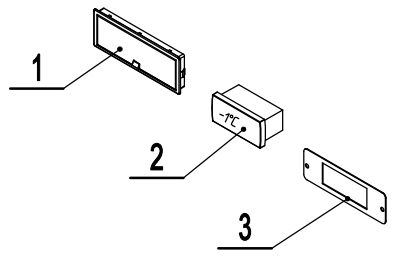

4	MGF8403FF01	Counter Top Assembly	1
3	83032302	Controller Bracket	1
2	W0302021	Controller Display	1
1	W0409878	Controller Cover	1
No.	Part #	Part Name	Qty

MGF8403GR-DA

REV 10.2024

10	W0604029	Bottom Left Hinge	1
9	MSF8303FC01	Left Door Assembly	1
8	W0604027	Top Left Hinge	1
7	W0604026	Top Right Hinge	1
6	W0409845	Top Door Shaft Sleeve	2
5	W0404519	Door Gasket	2
4	W0604922	Door Spring Bar	2
3	W0604028	Bottom Right Hinge	1
2	W0409843	Bottom Door Shaft Sleeve	2
1	MSF8303FC02	Right Door Assembly	1
No.	Part #	Part Name	Qty