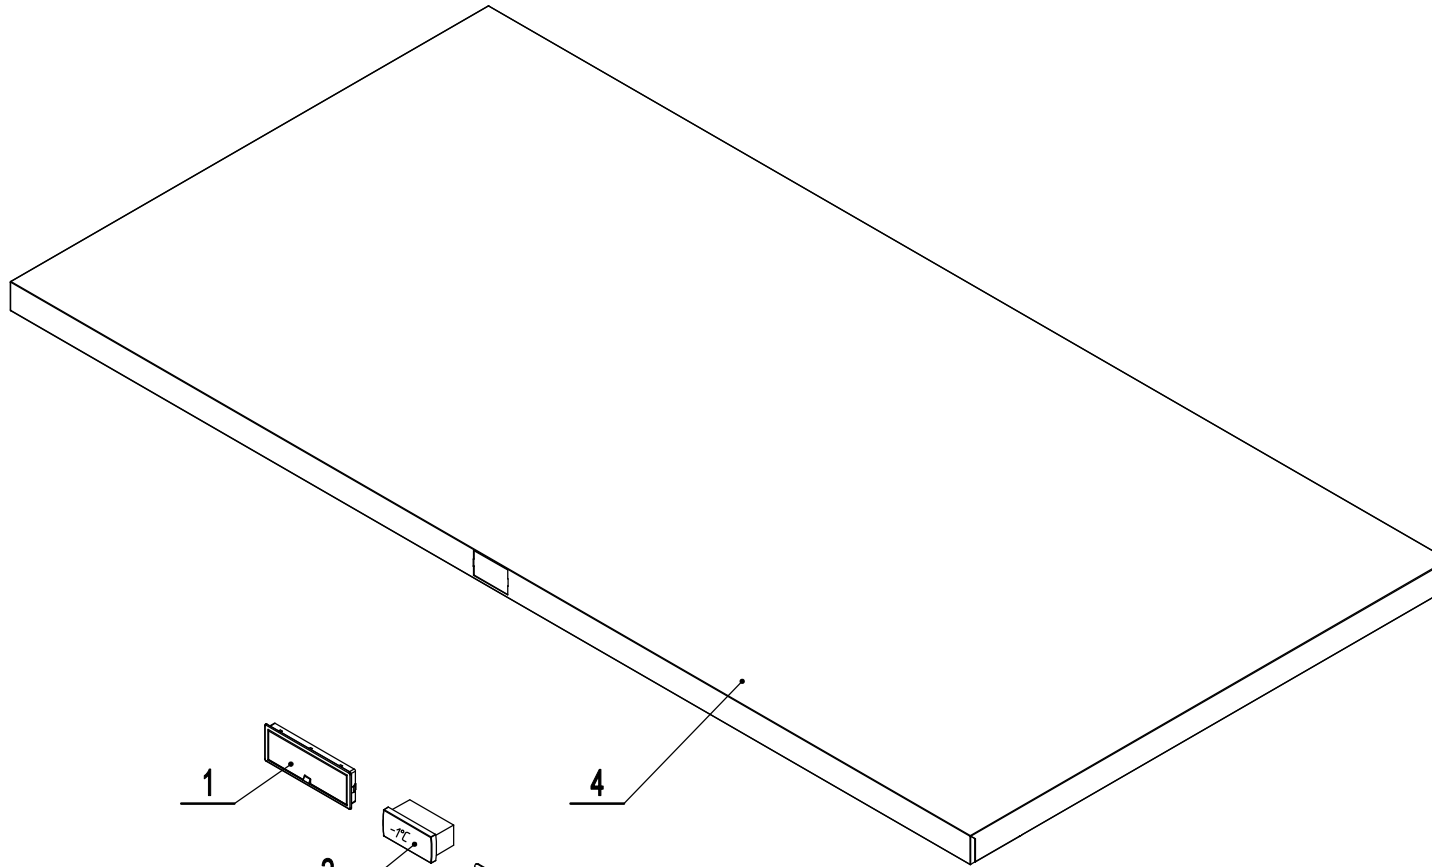

4	MGF8403FF01	Counter Top Assembly	1
3	83032302	Controller Bracket	1
2	W0302021	Controller Display	1
1	W0409878	Controller Cover	1
No.	Part #	Part Name	Qty

MGF8403GR-DA

REV 10.2024

10	W0604029	Bottom Left Hinge	1
9	MSF8303FC01	Left Door Assembly	1
8	W0604027	Top Left Hinge	1
7	W0604026	Top Right Hinge	1
6	W0409845	Top Door Shaft Sleeve	2
5	W0404519	Door Gasket	2
4	W0604922	Door Spring Bar	2
3	W0604028	Bottom Right Hinge	1
2	W0409843	Bottom Door Shaft Sleeve	2
1	MSF8303FC02	Right Door Assembly	1
No.	Part #	Part Name	Qty