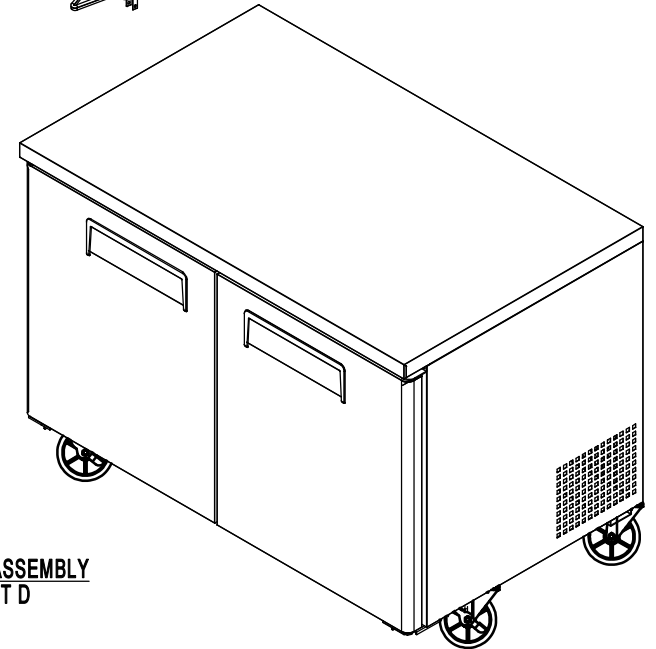

MGF8402GR-AUS1

REV 10.2024

COUNTER TOP ASSEMBLY  
PART A

COMPRESSOR ASSEMBLY  
PART E

EVAPORATOR ASSEMBLY  
PART F

DOOR ASSEMBLY  
PART B

SHELF ASSEMBLY  
PART C

CABINET ASSEMBLY  
PART D

MGF8402GR-CTA

REV 10.2024

4	MGF8402FF01	Counter Top Assembly	1
3	83032302	Controller Bracket	1
2	W0302024	Controller Display	1
1	W0409878	Controller Cover	1
No.	Part #	Part Name	Qty

MGF8402GR-DA

REV 10.2024