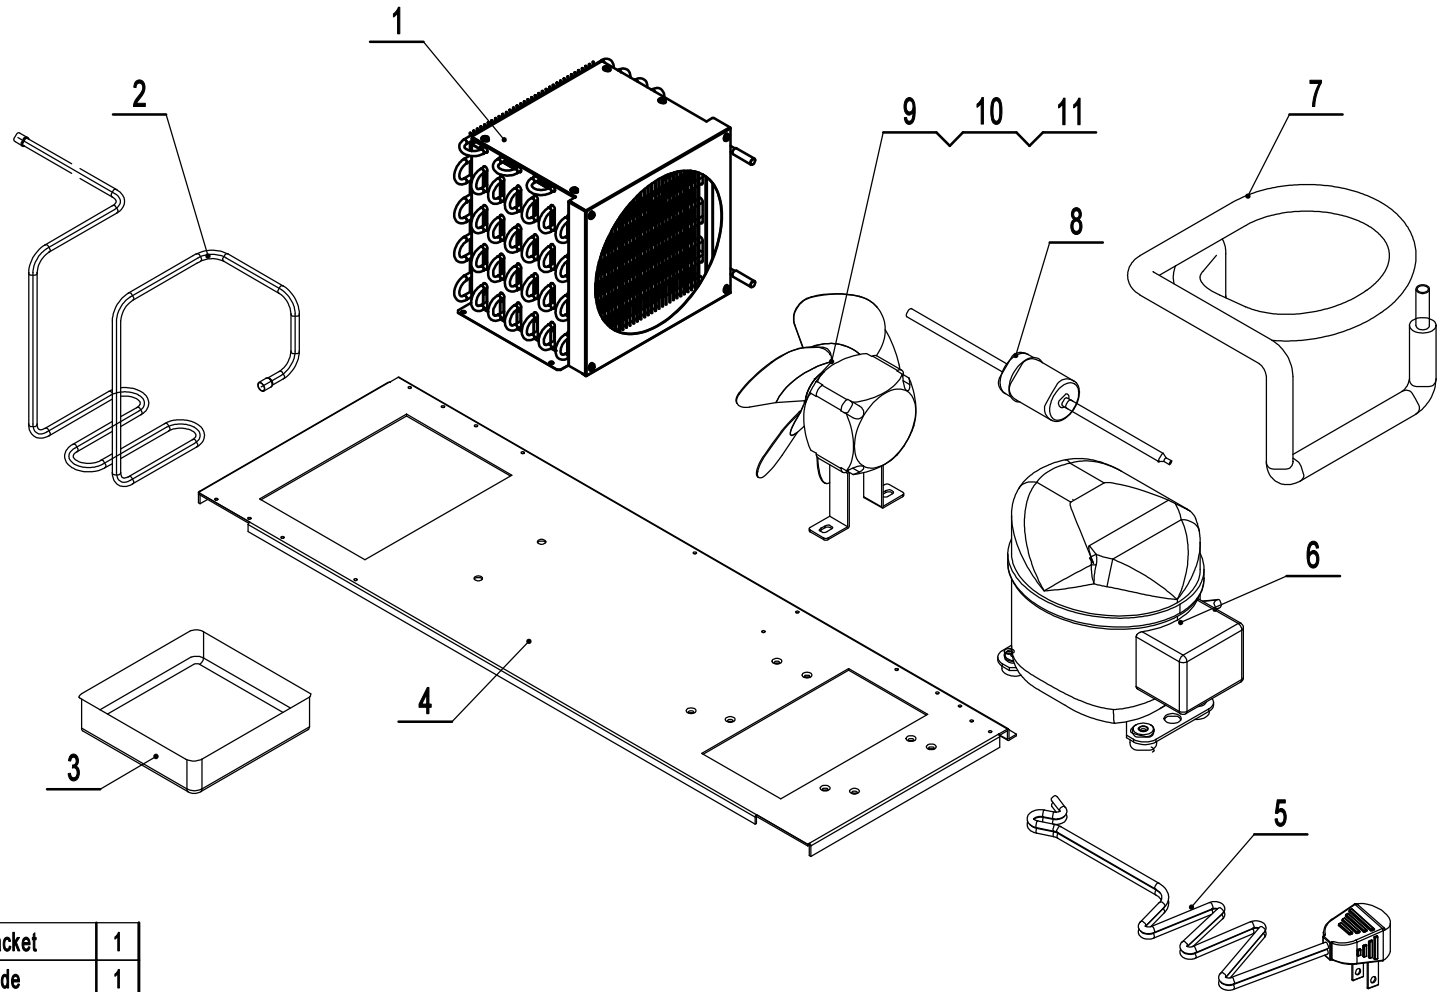

MGF8402GR-CCA

REV 10.2024

11	W0604079	Condenser Fan Bracket	1
10	W0301060	Condenser Fan Blade	1
9	W0301905	Condenser Fan Motor	1
8	W0204003	Filter Drier	1
7	W0210582	Suction Tube B	1
6	W0201163	Compressor	1
5	W0305134	Power Cord	1
4	83022105	Condensing Unit Board	1
3	W0411206	Condenser Drain Pan	1
2	W0210351	Discharge Tube	1
1	W0203048	Condenser	1

No.	Part #	Part Name	Qty