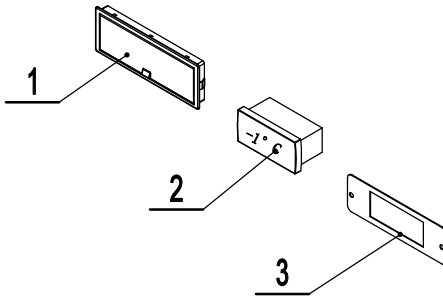

MGF8401GR-CTA

REV 10.2024

4	MGF8401FF02	Counter Top Assembly	1
3	83032302	Controller Bracket	1
2	W0302024	Controller Display	1
1	W0409878	Controller Cover	1
No.	Part #	Part Name	Qty