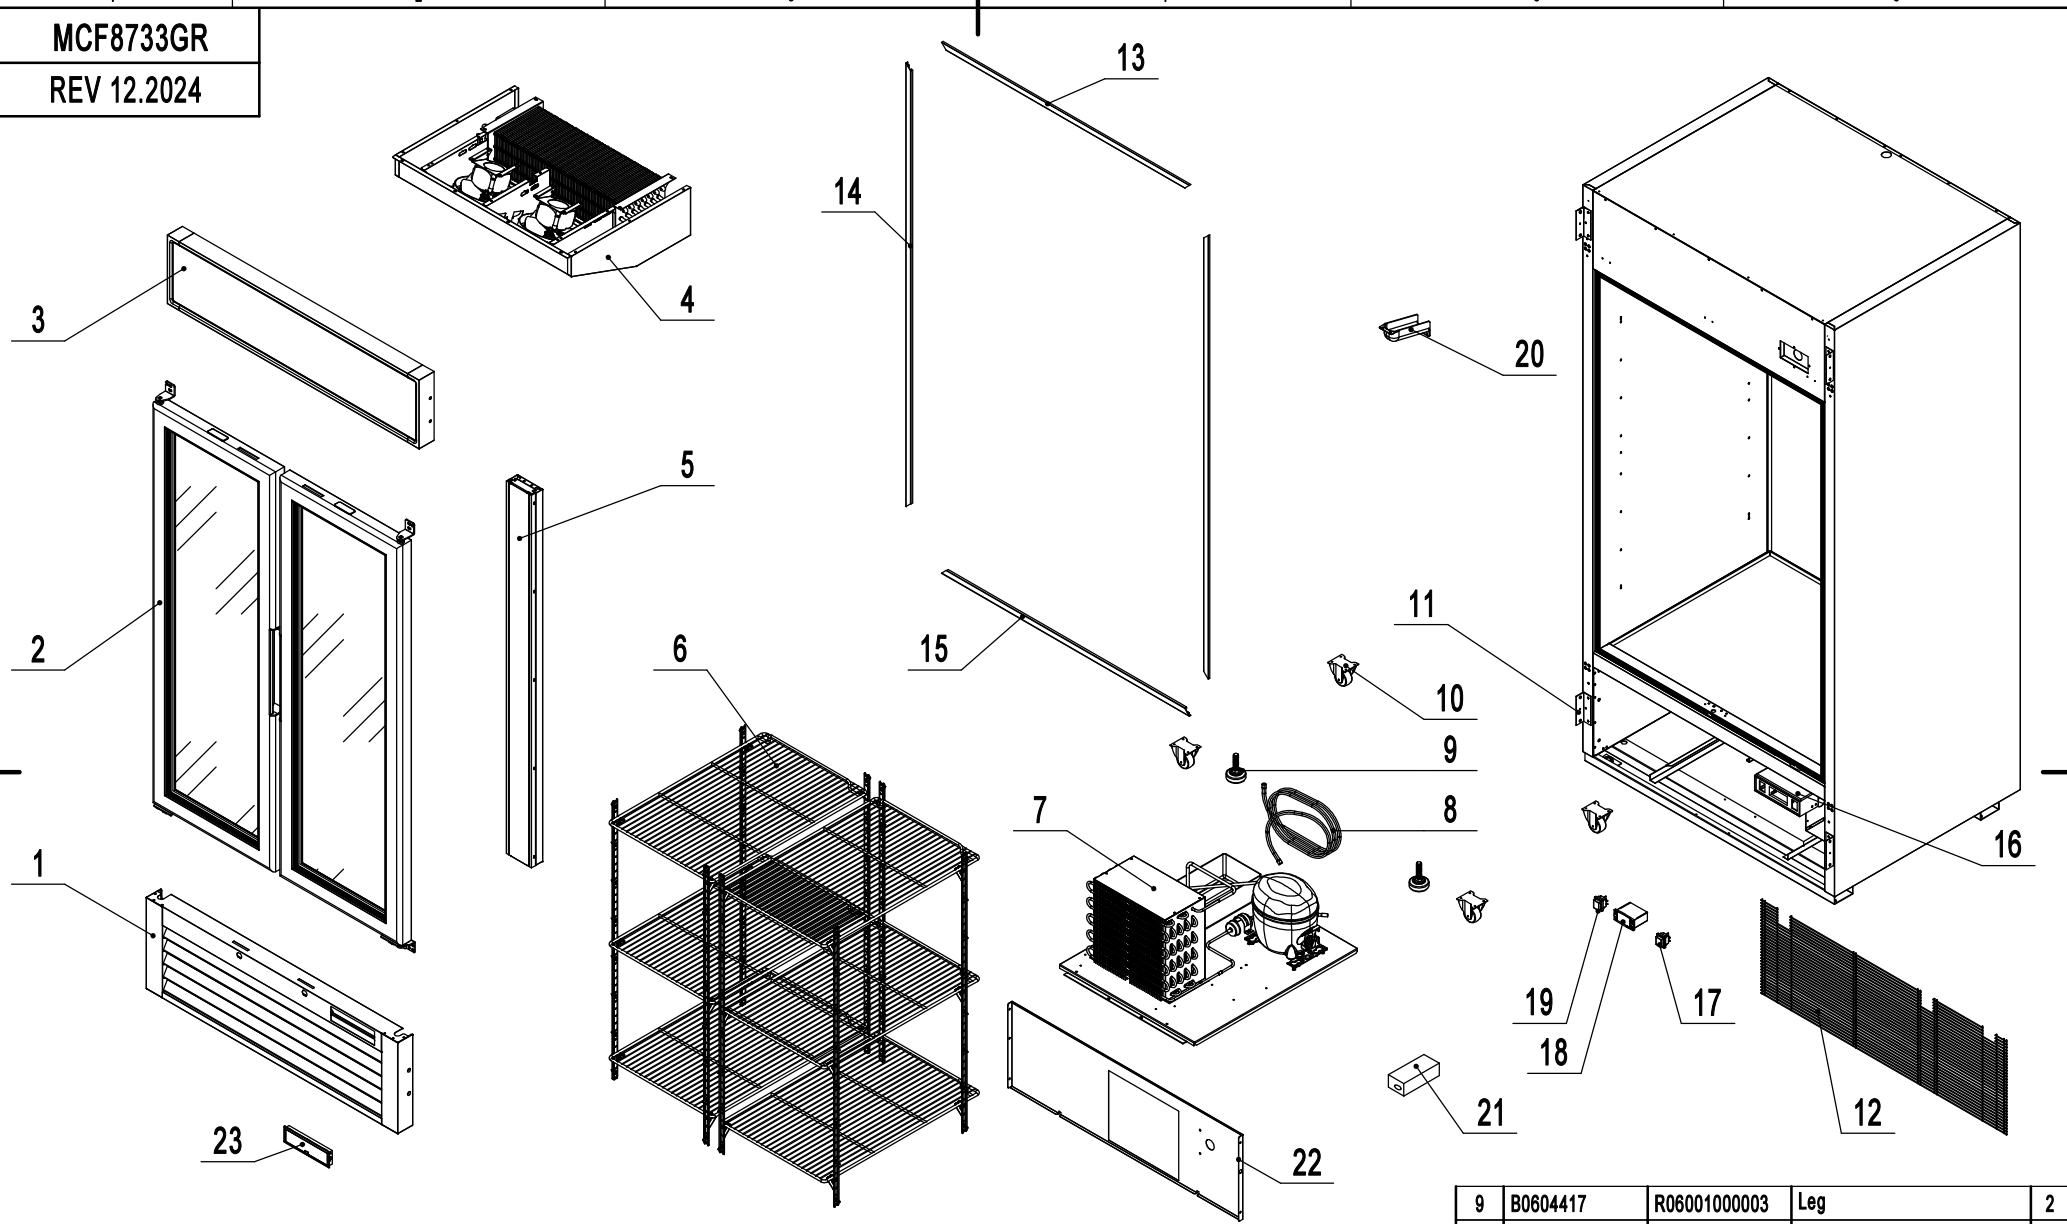

MCF8733GR

REV 12.2024

A

B

C

D

23	W0409887	R04011000107	Controller Cover	1
22	85021901	#N/A	Unit Air Baffle	1
21	W0399116	R03024000004	Power Supply/Transformer	1
20	W0409081	R04011000048	Drain Pipe Cover	1
19	W0308018	R03008000007	Light Switch	1