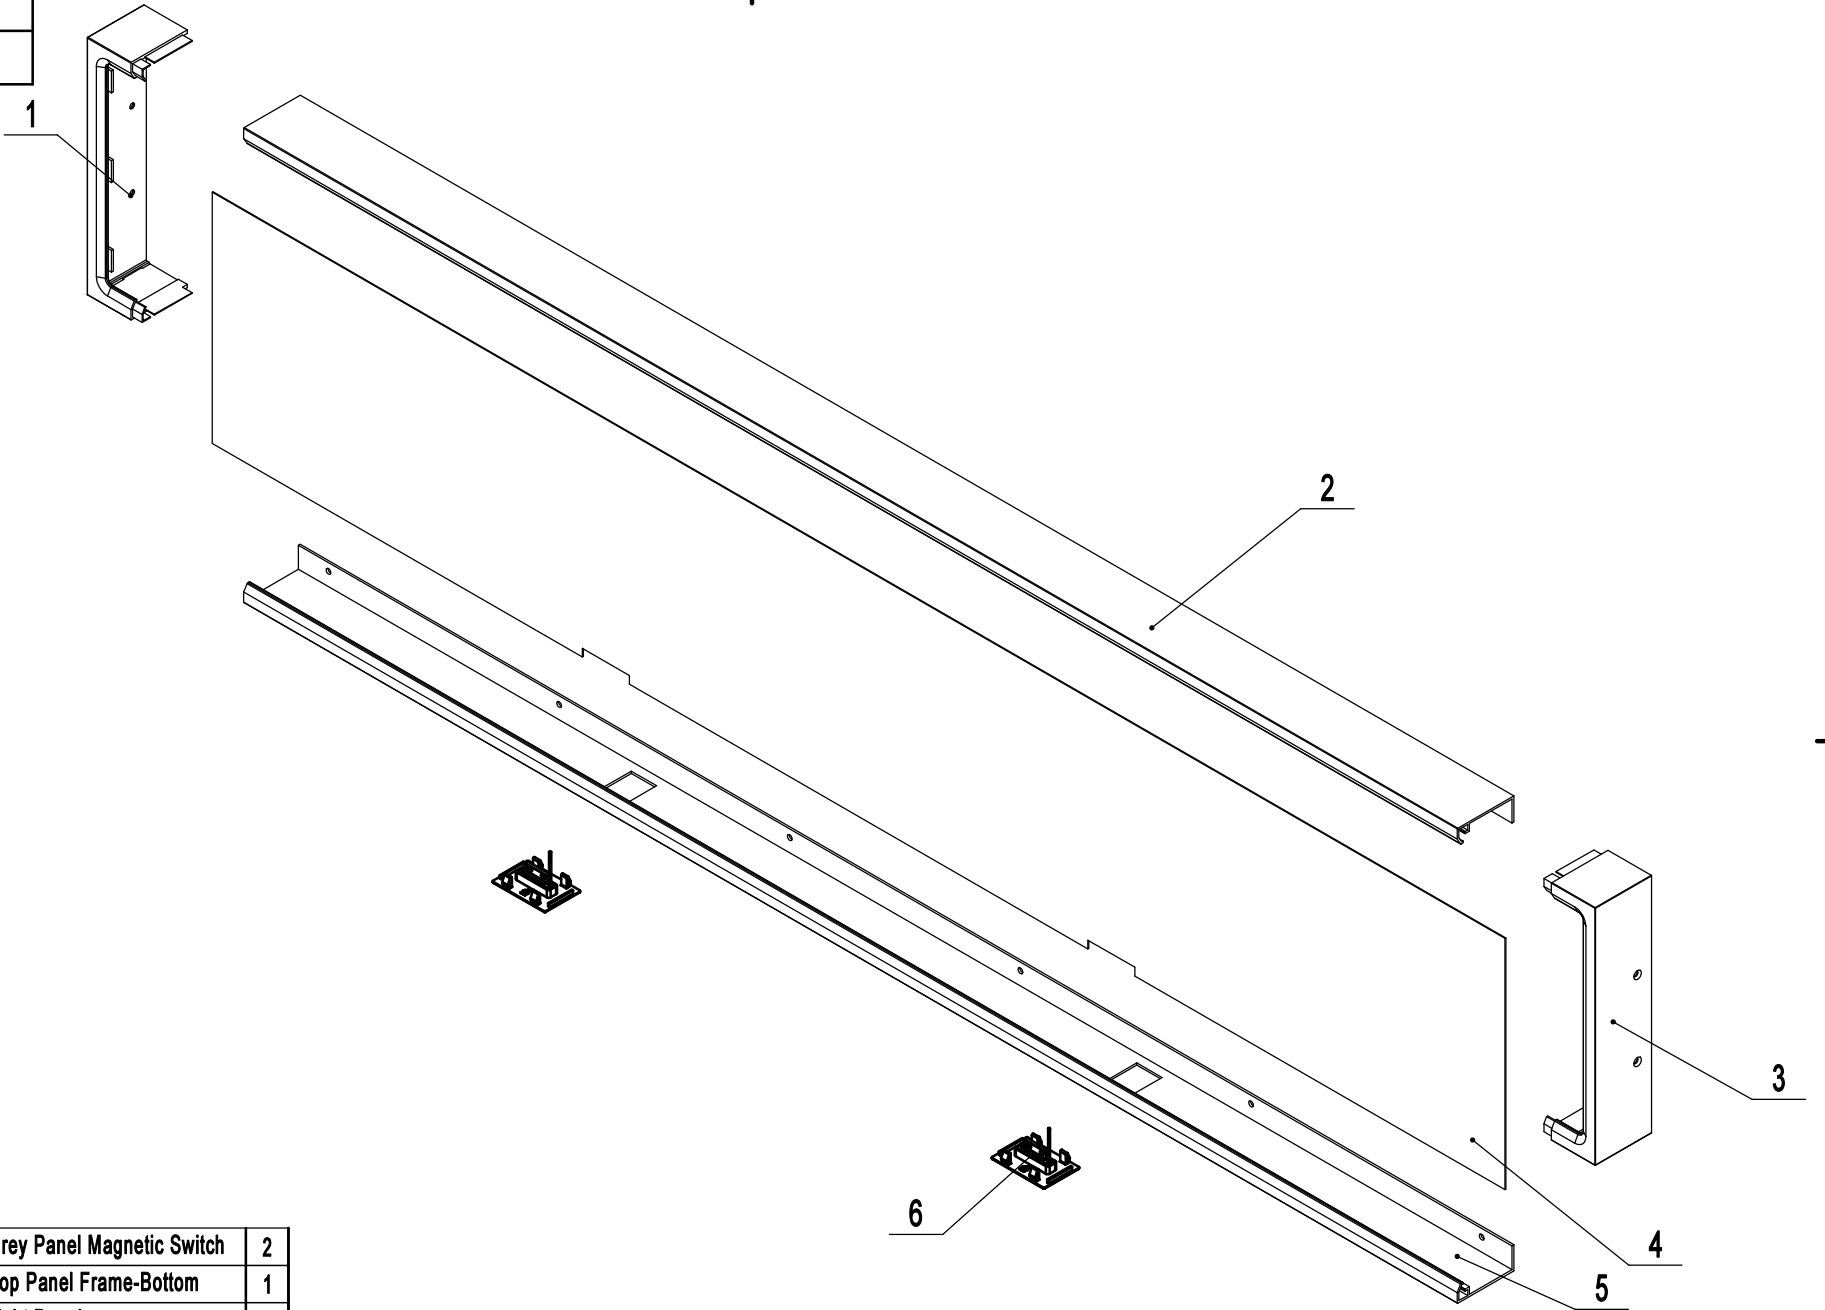

8733GR-MTPA

After 04.2024

6	R03008000024	Grey Panel Magnetic Switch	2
5	R04012001669	Top Panel Frame-Bottom	1
4	R03004000103	Light Panel	1
3	R04011000380	Top Panel Frame-Right	1
2	R04012001668	Top Panel Frame-Top	1
1	R04011000381	Top Panel Frame-Left	1

No.	New Part #	Part Name	Qty