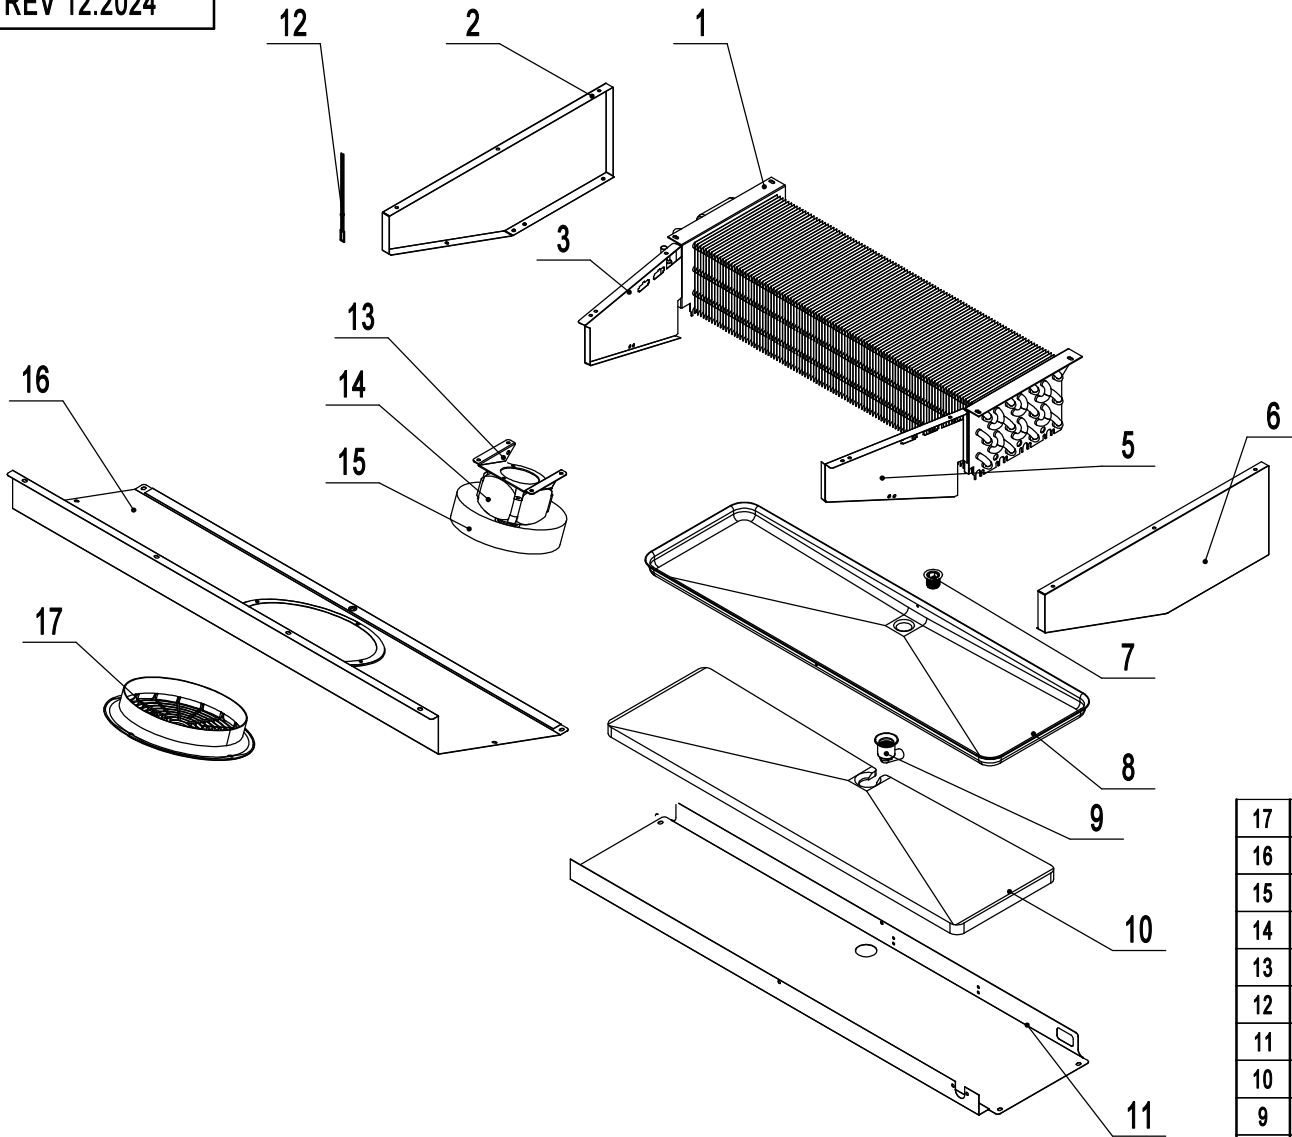

8733GR-EA

REV 12.2024

17	W0409080	R04011000047	Evap Fan Shroud	1
16	87061202-430	#N/A	Evap Front Cover	1
15	W0301059	R03000000008	Evap Fan Blade	1
14	W0301904-1	R03001000099	Evap Fan Motor	1
13	80021501	#N/A	Evap Fan Bracket	1
12	W0302316	R03019000007	Room Temp White Probe	1
11	85021201	#N/A	Drain Pan Cover	1
10	W0803014	#N/A	Drain Pan Foam	1
9	W0409858	R04008000039	Evap Drain Pan Connector Elbow	1
8	85022001	MBF8502104002600	Evap Drain Pan	1
7	W0409859	R04008000040	Evap Drain Pan Screw Connector	1
6	80021207	#N/A	Evap Right Baffle	1
5	80021204	#N/A	Right Evap Air Baffle	1
3	80021203	#N/A	Left Evap Air Baffle	1
2	80021206	#N/A	Left Evap Baffle	1
1	W0202127	R02002000036	Evaporator	1
No.	Old Part #	New Part #	Part Name	Qty