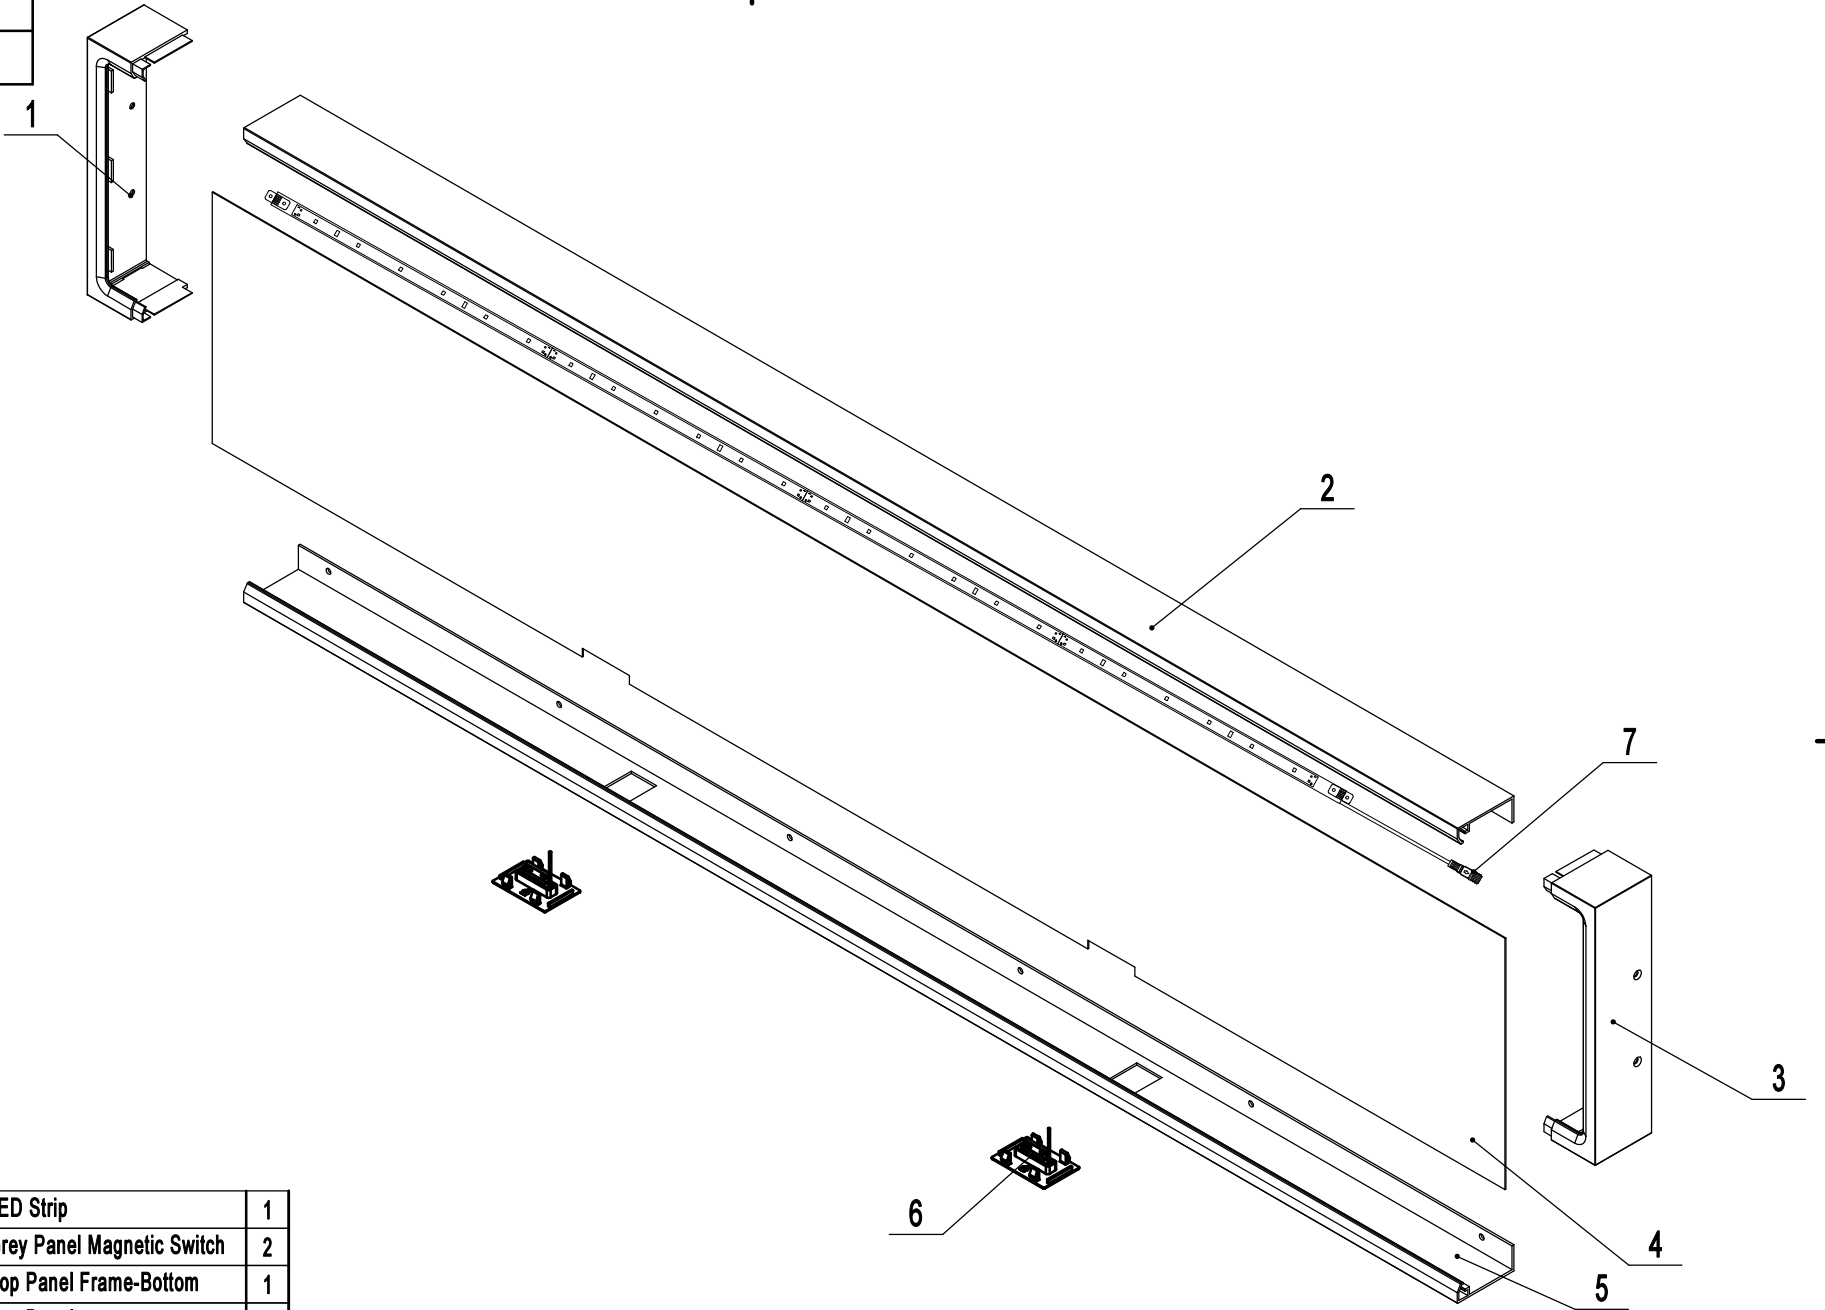

8733GR-MTPA

Before.04.2024

7	W0304082	LED Strip	1
6	W0312026	Grey Panel Magnetic Switch	2
5	W04101059	Top Panel Frame-Bottom	1
4	W041075403	Top Panel	1
3	W0409268	Top Panel Frame-Right	1
2	W04101058	Top Panel Frame-Top	1
1	W0409269	Top Panel Frame-Left	1
No.	Old Part #	Part Name	Qty