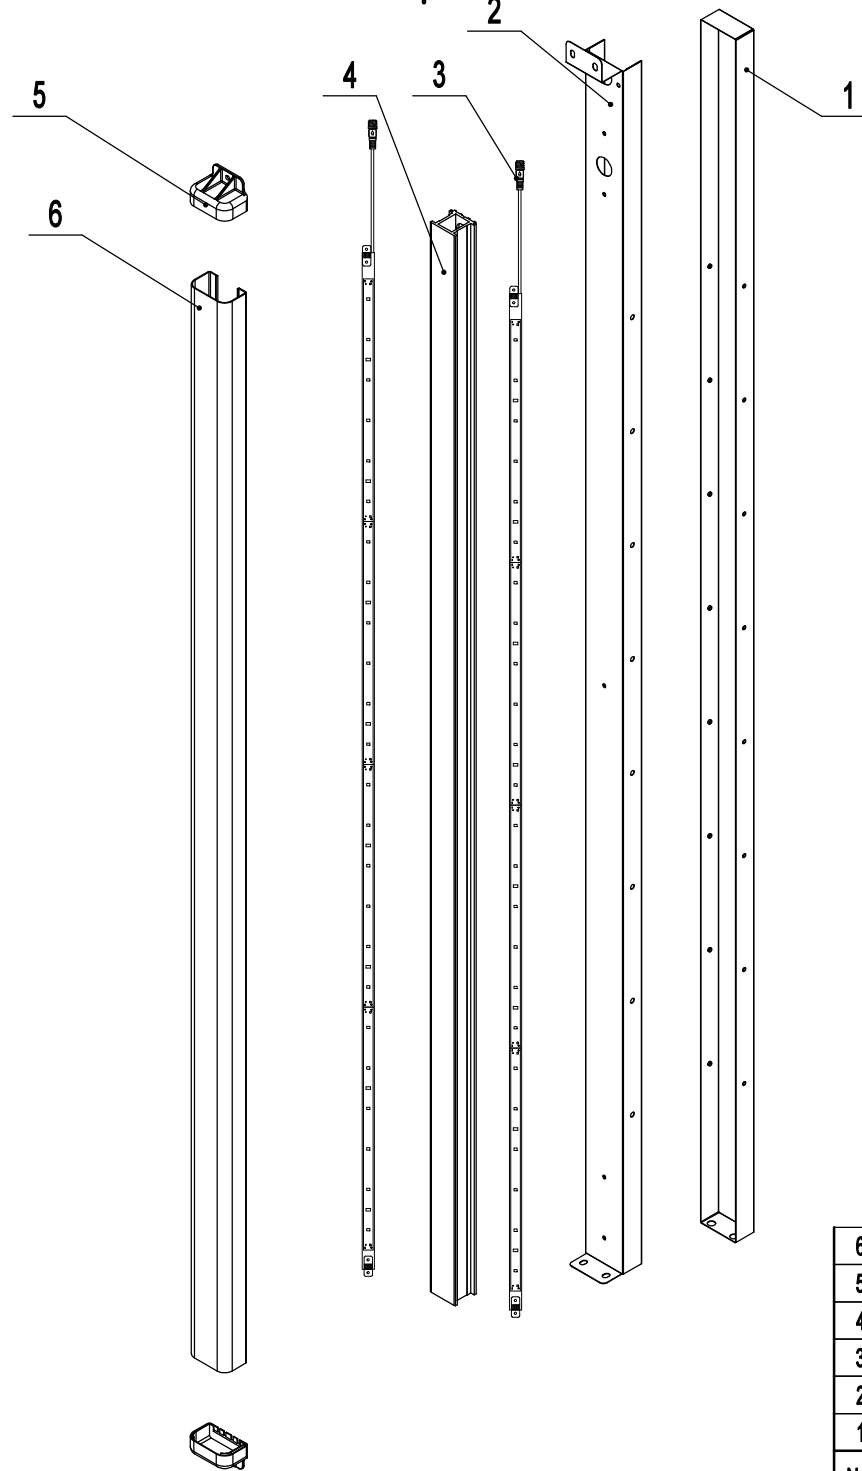

8727GR-MA

REV 12.2024

6	W0410792	#N/A	Light Cover	1
5	W0409880	#N/A	Light Frame Clip	2
4	W0410791	#N/A	Light Frame	1
3	W0304081	R03004000007	LED Light	2
2	8709110601	#N/A	Mullion back Cover	1
1	8709110701	#N/A	Mullion Front Cover	1
No.	Old Part #	New Part #	Part Name	Qty

8727GR-TPA

Before 04.2024

5	W0304081	LED Strip	1
4	W0410786	Bottom Frame (U Shape)	1
3	W0410793-1	Top Panel	1
2	W0410787	Top Frame	1
1	87091804	Top Fixing Rack	1
No.	Old Part #	Part Name	Qty

8727GR-TPA

After 04.2024

4	R04012001673	R04012001673	Bottom Frame(U Shape)	1
3	R03004000104	R03004000104	Light Panel	1
2	R04012001674	R04012001674	Top Frame	1
1	87091804	MCF8709106013500	Top Fixing Rack	1
No.	Old Part #	New Part #	Part Name	Qty