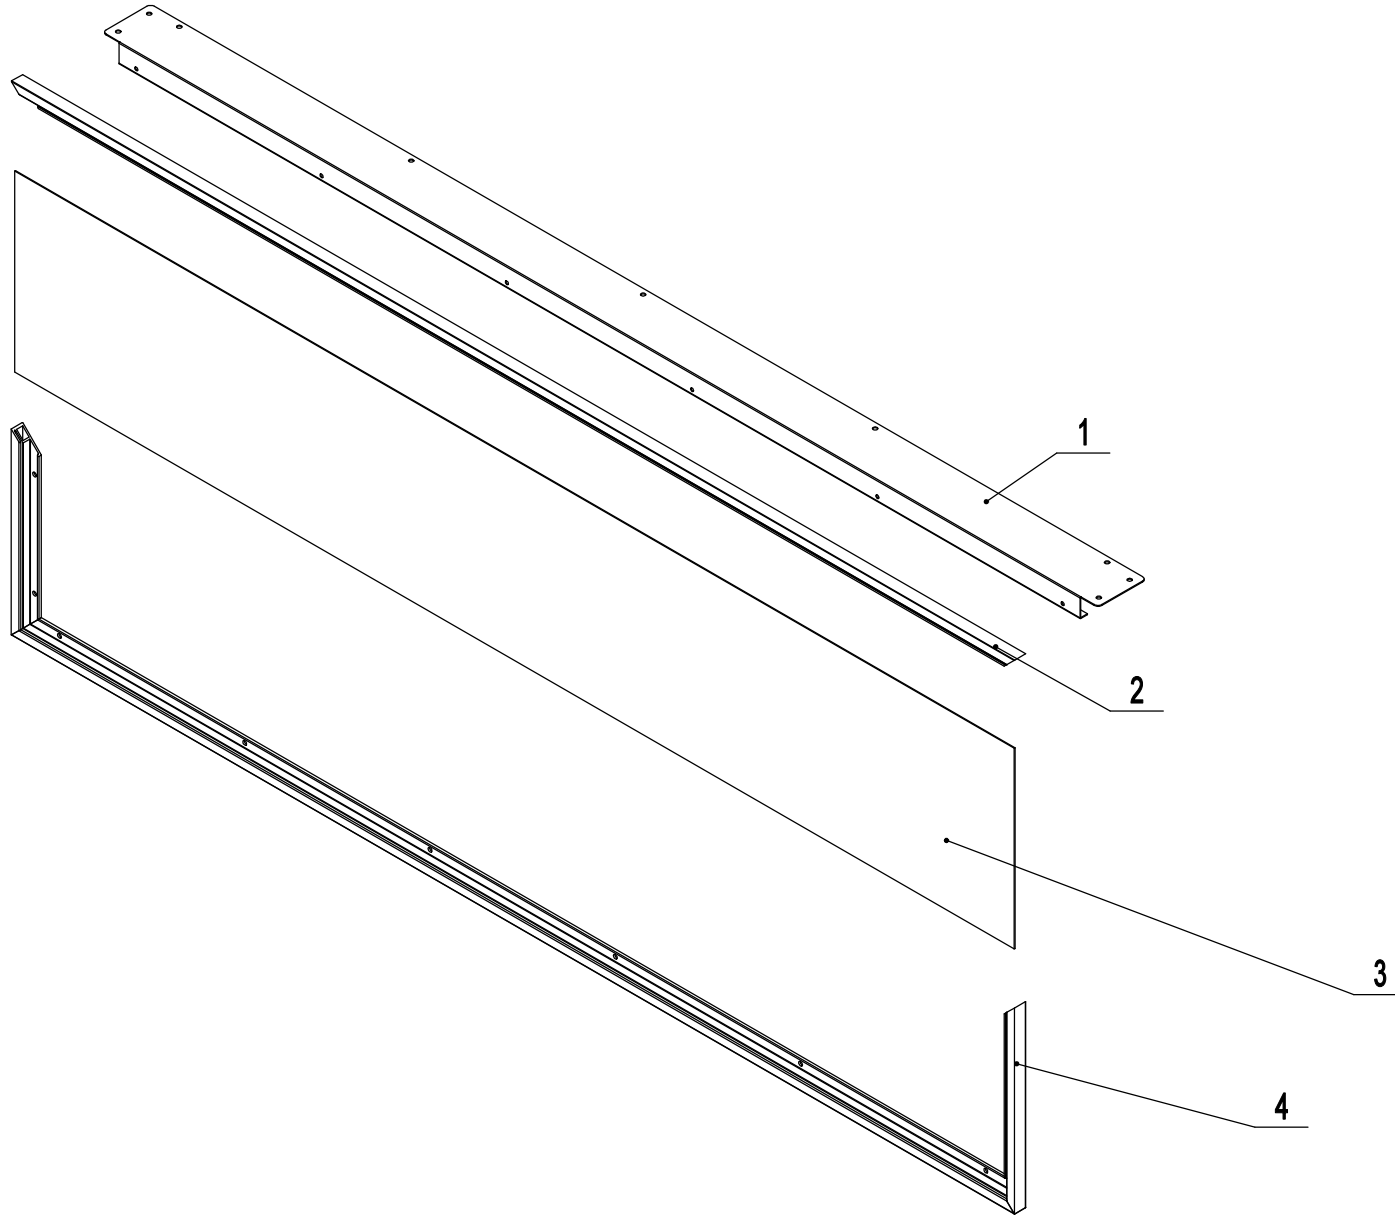

8727GR-TPA

Before 04.2024

5	W0304081	LED Strip	1
4	W0410786	Bottom Frame (U Shape)	1
3	W0410793-1	Top Panel	1
2	W0410787	Top Frame	1
1	87091804	Top Fixing Rack	1
No.	Old Part #	Part Name	Qty

8727GR-TPA

After 04.2024