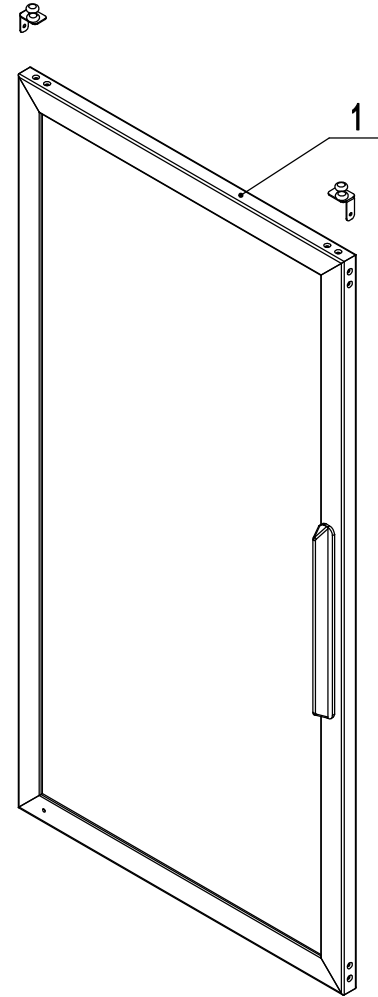

8727GR-TPA

Before 04.2024

5	W0304081	LED Strip	1
4	W0410786	Bottom Frame (U Shape)	1
3	W0410793-1	Top Panel	1
2	W0410787	Top Frame	1
1	87091804	Top Fixing Rack	1
No.	Old Part #	Part Name	Qty

8727GR-TPA

After 04.2024

3	B0604424	R06001000012	Top Wheel	4
2	W0412828	R11002000016	Left Glass Sliding Door	1
1	W0412827	R11002000015	Right Glass Sliding Door	1
No.	Old Part #	New Part #	Part Name	Qty

1

2

3

4

5

6

A