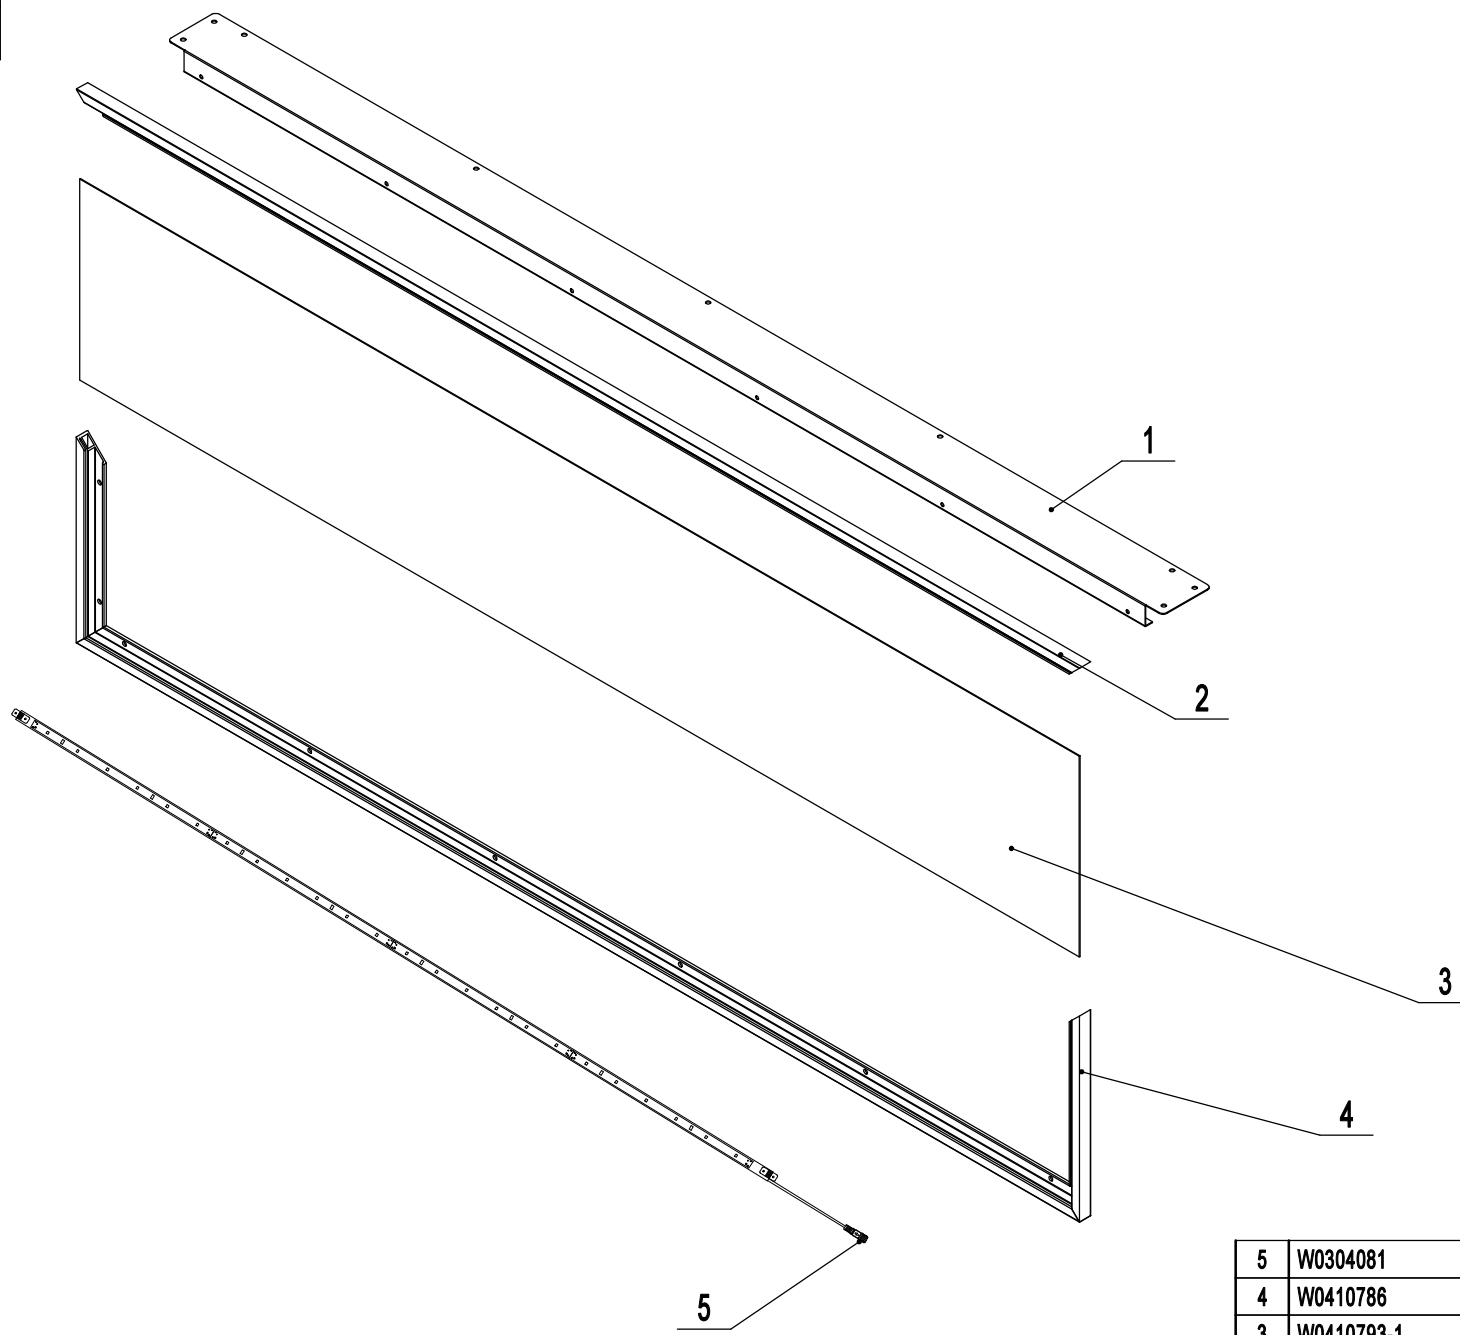

8727GR-MA

REV 12.2024

6	W0410792	#N/A	Light Cover	1
5	W0409880	#N/A	Light Frame Clip	2
4	W0410791	#N/A	Light Frame	1
3	W0304081	R03004000007	LED Light	2
2	8709110601	#N/A	Mullion back Cover	1
1	8709110701	#N/A	Mullion Front Cover	1
No.	Old Part #	New Part #	Part Name	Qty

8727GR-TPA

Before 04.2024

5	W0304081	LED Strip	1
4	W0410786	Bottom Frame (U Shape)	1
3	W0410793-1	Top Panel	1
2	W0410787	Top Frame	1
1	87091804	Top Fixing Rack	1
No.	Old Part #	Part Name	Qty

8727GR-TPA

After 04.2024

4	R04012001673	R04012001673	Bottom Frame(U Shape)	1
3	R03004000104	R03004000104	Light Panel	1
2	R04012001674	R04012001674	Top Frame	1
1	87091804	MCF8709106013500	Top Fixing Rack	1
No.	Old Part #	New Part #	Part Name	Qty