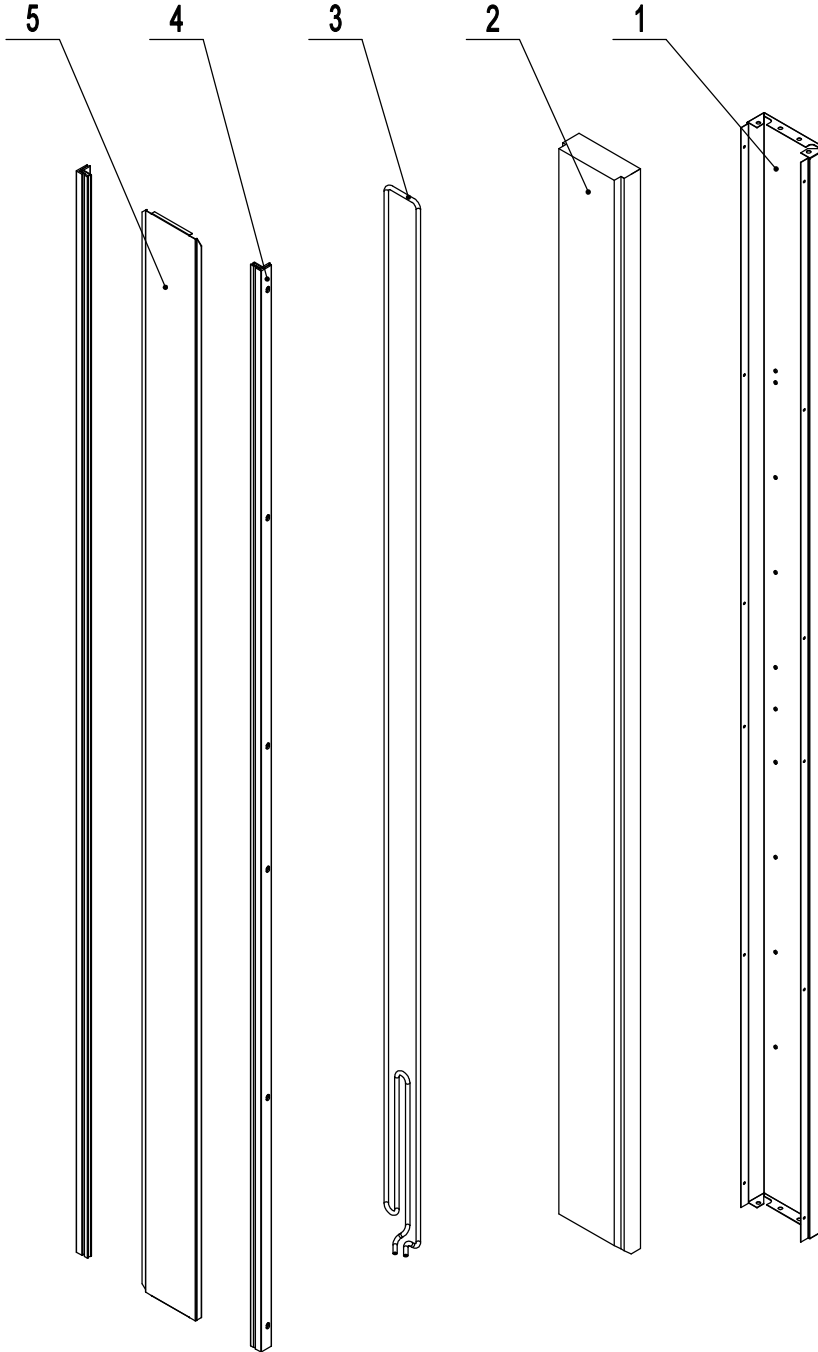

8724GR-MA

REV 12.2024

5	85041111-HCB	#N/A	Mullion Front Cover	1
4	W0410976	#N/A	Mullion Plastic Connector	2
3	W0310110	R03010000034	Mullion Heating Tube	1
2	W0499086	#N/A	Mullion Foam	1
1	85041110-430	#N/A	Mullion Back Cover	1
No.	Old Part #	New Part #	Part Name	Qty