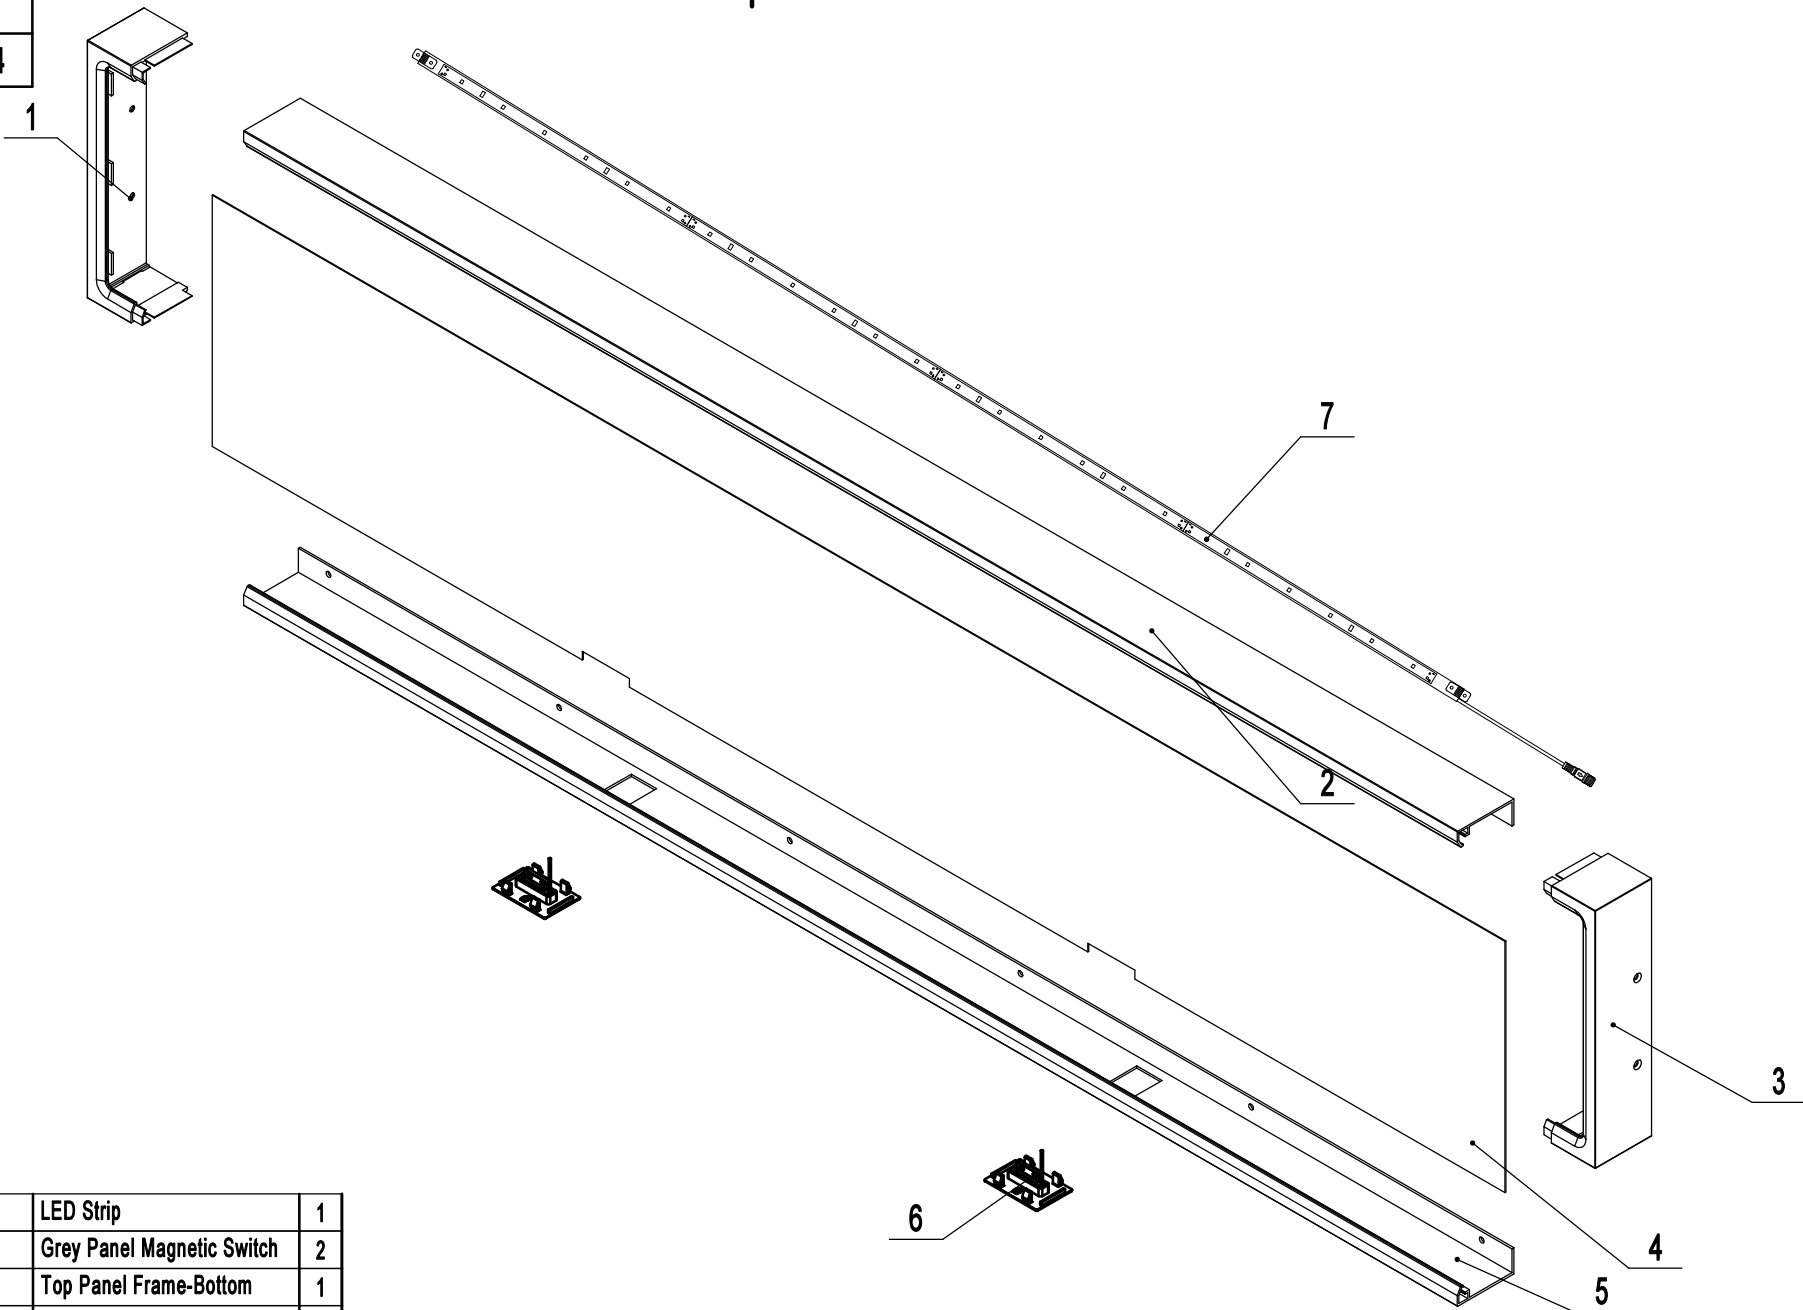

8723GR-MTPA

Before 09.22.2024

7	W0304081	LED Strip	1
6	W0312026	Grey Panel Magnetic Switch	2
5	W0410752-1	Top Panel Frame-Bottom	1
4	W041075402	Top Panel	1
3	W0409268	Top Panel Frame-Right	1
2	W0410751	Top Panel Frame-Top	1
1	W0409269	Top Panel Frame-Left	1
No.	Old Part #	Part Name	Qty