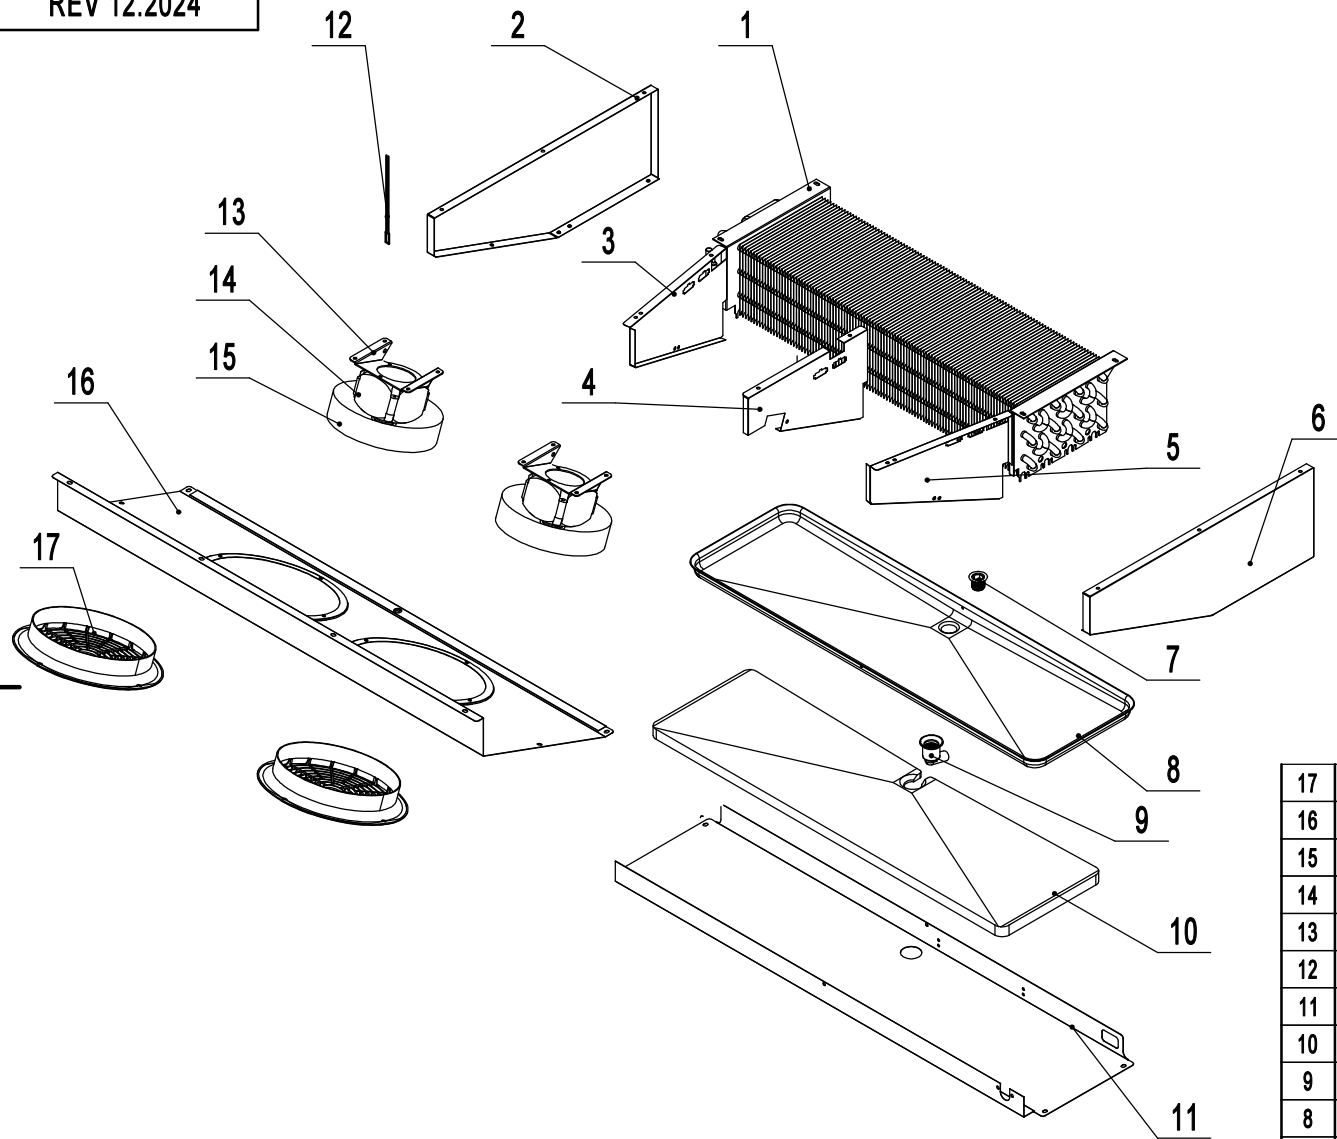

8723GR-EA

REV 12.2024

17	W0409080	R04011000047	Evap Fan Shroud	2
16	8602120203	#N/A	Evap Front Cover	1
15	W0301059	R03000000008	Evap Fan Blade	2
14	W0301904-1	R03001000099	Evap Fan Motor	2
13	80021501	#N/A	Evap Fan Bracket	2
12	W0302316	R03019000007	Room Temp White Probe	1
11	8114120101	#N/A	Drain Pan Cover	1
10	W0803012	#N/A	Drain Pan Foam	1
9	W0409858	R04008000039	Evap Drain Pan Connector Elbow	1
8	80022003	MBF8002104008600	Evap Drain Pan	1
7	W0409859	R04008000040	Evap Drain Pan Screw Connector	1
6	80021207	#N/A	Evap Right Baffle	1
5	80021204	#N/A	Right Evap Air Baffle	1
4	80021205	#N/A	Middle Evap Air Baffle	1
3	80021203	#N/A	Left Evap Air Baffle	1
2	80021206	#N/A	Left Evap Baffle	1
1	W0202118	R02002000029	Evaporator	1
No.	New Part #	Old Part #	Part Name	Qty