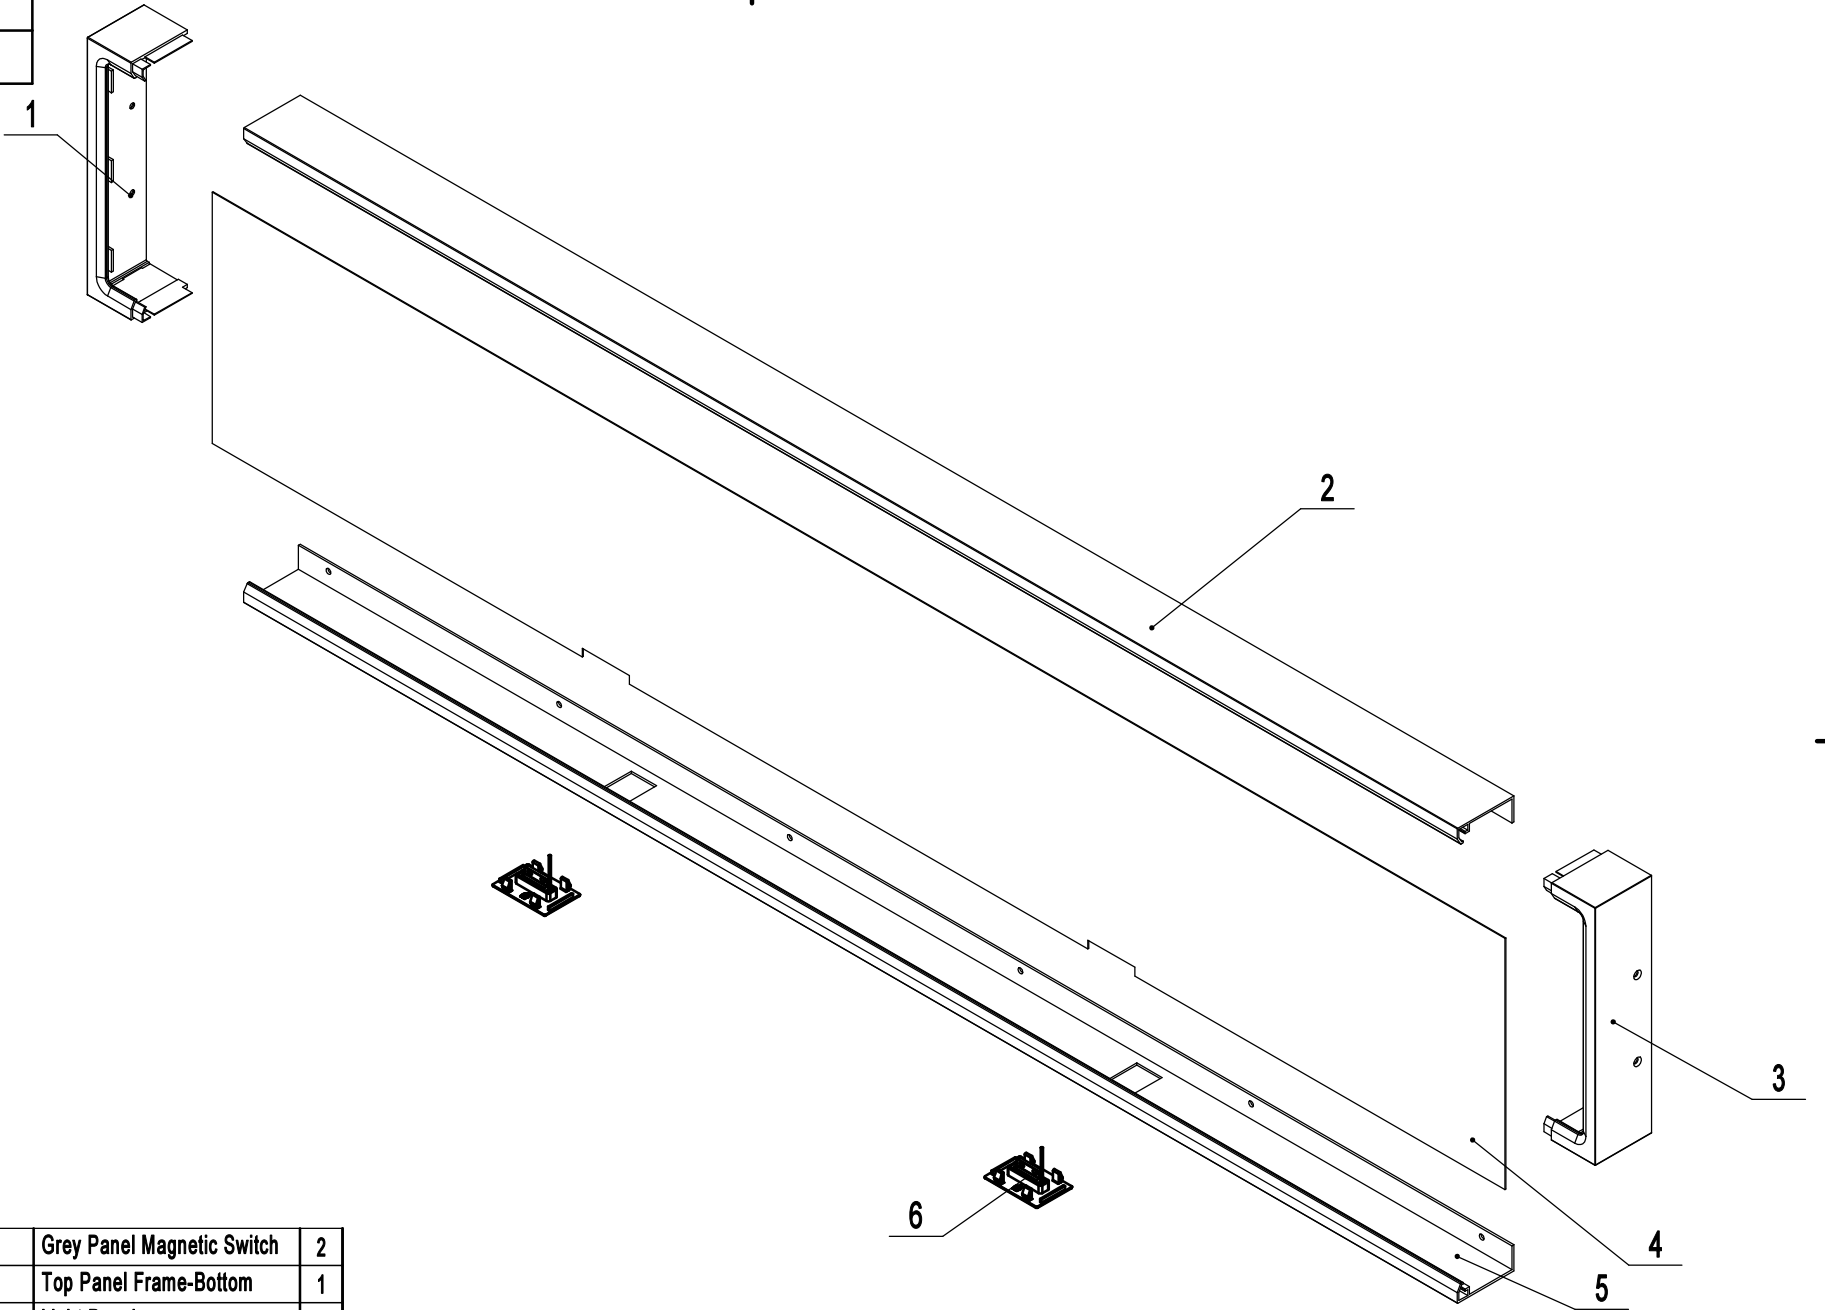

8723GR-MTPA

After 09.22.2024

6	R03008000024	Grey Panel Magnetic Switch	2
5	R04012001363	Top Panel Frame-Bottom	1
4	R03004000105	Light Panel	1
3	R04011000380	Top Panel Frame-Right	1
2	R04012001363	Top Panel Frame-Top	1
1	R04011000381	Top Panel Frame-Left	1

No.	New Part #	Part Name	Qty