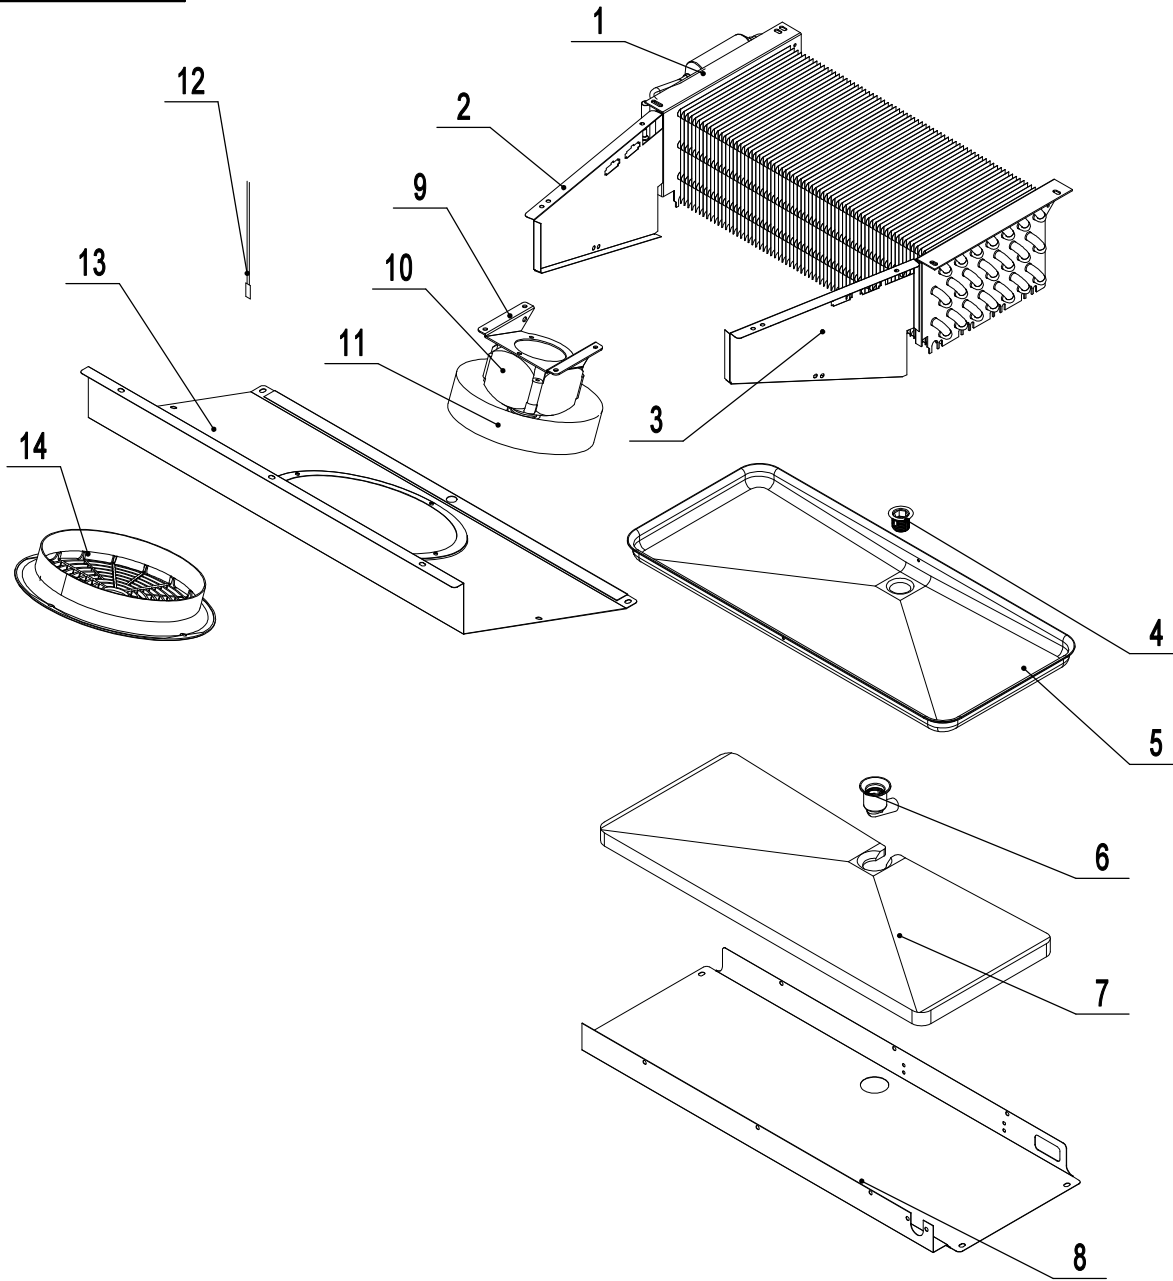

8722GR-EA

REV 12.2024

14	W0409080	R04011000047	Evap Fan Shroud	1
13	87011202-430	#N/A	Evap Front Cover	1
12	W0302316	R03019000007	Room Temp White Probe	1
11	W0301059	R03000000008	Evap Fan Blade	1
10	W0301904-1	R03001000099	Evap Fan Motor	1
9	80021501	#N/A	Evap Fan Bracket	1
8	85011205	#N/A	Drain Pan Cover	1
7	W0803011	#N/A	Drain Pan Foam	1
6	W0409858	R04008000039	Evap Drain Pan Connector Elbow	1
5	80012001	MBF8001104007600	Evap Drain Pan	1
4	W0409859	R04008000040	Evap Drain Pan Screw Connector	1
3	80021204	#N/A	Right Evap Air Baffle	1
2	80021203	#N/A	Left Evap Air Baffle	1
1	W0202117	R02002000028	Evaporator	1
No.	Old Part #	New Part #	Part Name	Qty