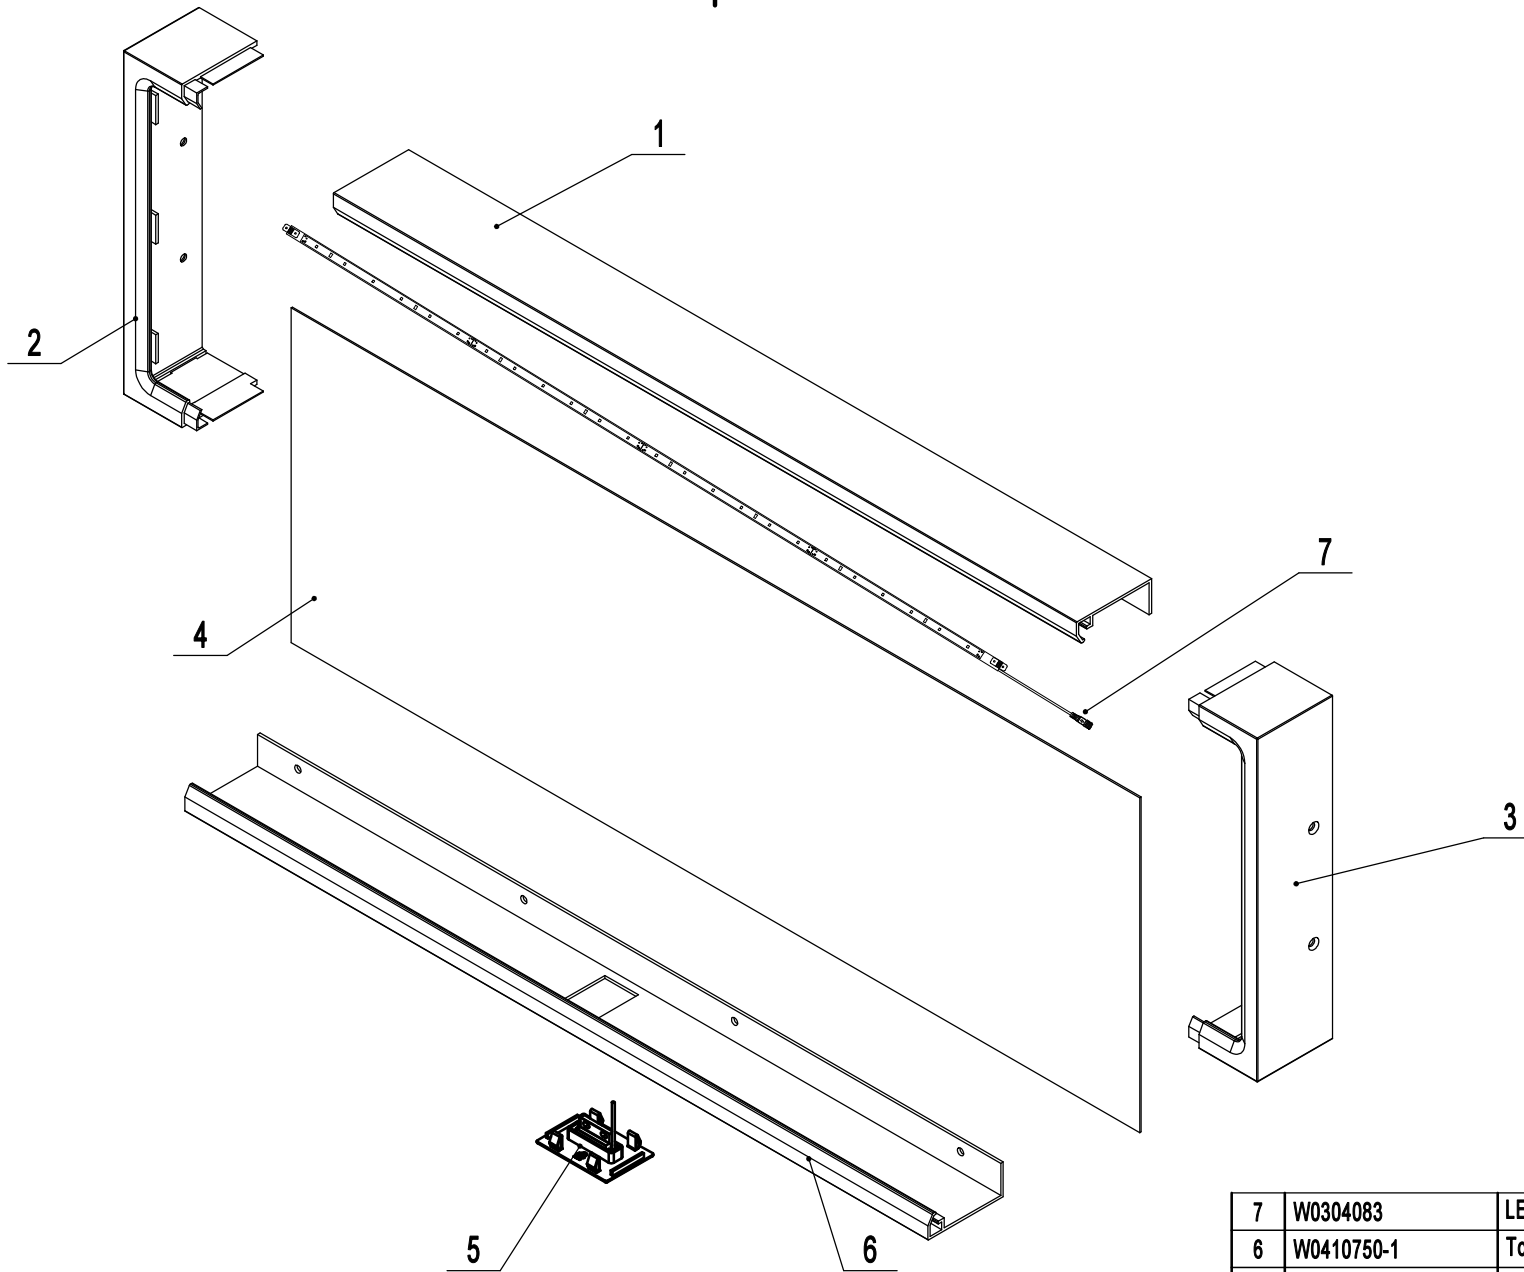

8722GR-MTPA

Before 09.22.2024

7	W0304083	LED Strip	1
6	W0410750-1	Top Panel Frame-Bottom	1
5	W0312026	Grey Panel Magnetic Switch	1
4	W041075302	Top Panel	1
3	W0409268	Top Panel Frame-Right	1
2	W0409269	Top Panel Frame-Left	1
1	W0410749	Top Panel Frame-Top	1
No.	Old Part #	Part Name	Qty