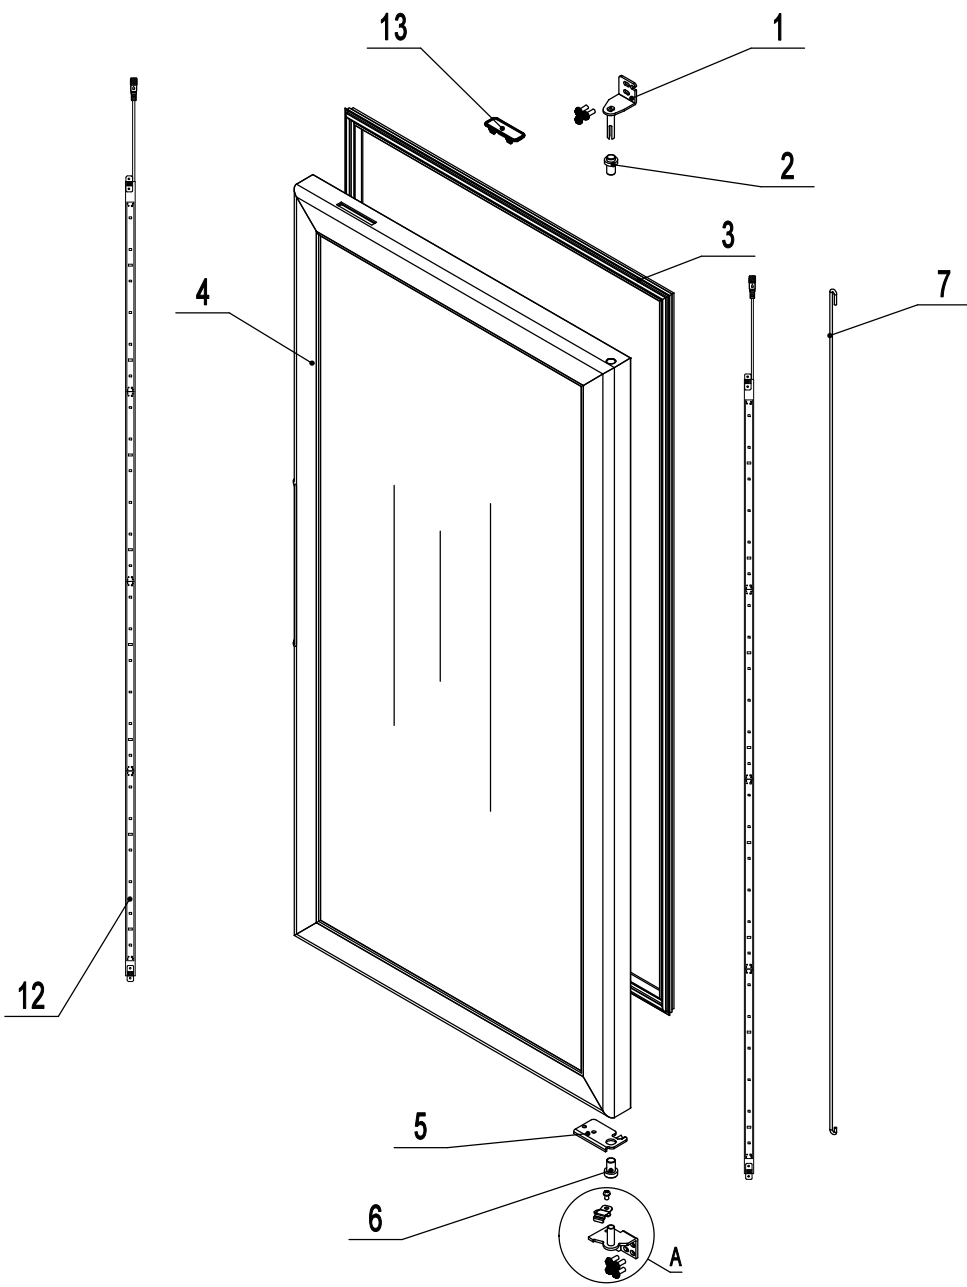

8705GR-DA

REV 01.2025

13	W0409163	R04011000129	Glass Door Magnetic Switch	1
12	W0304081	R03004000007	LED Light	2
11	B0506077	R05006000005	M6x16 Screw	7
10	W0604024	R06007000041	Bottom Right Hinge	1
9	B0507015	R05007000005	M6x8 Screw	1
8	W0604038	R06007000101	Stopper Hinge	1
7	W0604933	R06007000090	Door Spring Bar	1
6	W0409843	R04011000089	Bottom Hinge Sleeve	1
5	W0604030	R06007000099	Door Right Stopper	1
4	W0412810	R11006000018	Glass Right Door	1
3	W0404579	R04003000052	Door Gasket	1
2	W0409842	R04011000088	Bottom Hinge Sleeve	1
1	W0604022	R06007000039	Top Right Hinge	1
No.	Old Part #	New Part #	Part Name	Qty