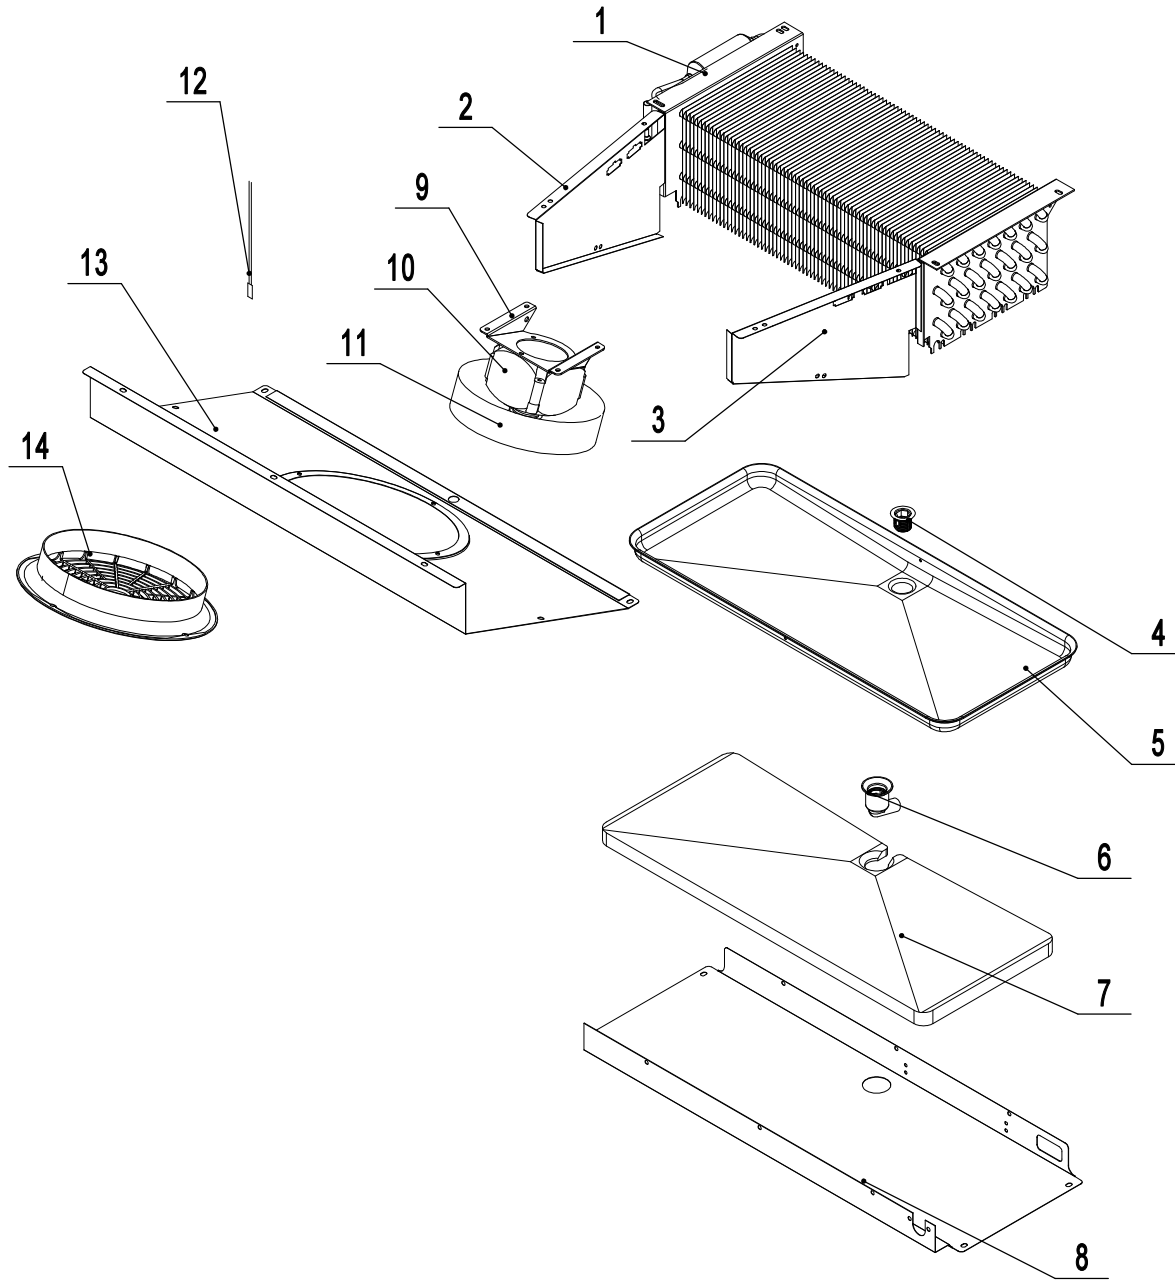

8705GR-EA

REV 01.2025

14	W0409080	R04011000047	Evap Fan Shroud	1
13	87011202-430	#N/A	Evap Front Cover	1
12	W0302316	R03019000007	Room Temp White Probe	1
11	W0301059	R03000000008	Evap Fan Blade	1
10	W0301904-1	R03001000099	Evap Fan Motor	1
9	80021501	#N/A	Evap Fan Bracket	1
8	85011205	#N/A	Drain Pan Cover	1
7	W0803011	#N/A	Drain Pan Foam	1
6	W0409858	R04008000039	Evap Drain Pan Connector Elbow	1
5	80012001	MBF8001104007600	Evap Drain Pan	1
4	W0409859	R04008000040	Evap Drain Pan Screw Connector	1
3	80021204	#N/A	Right Evap Air Baffle	1
2	80021203	#N/A	Left Evap Air Baffle	1
1	W0202117	R02002000028	Evaporator	1
No.	Old Part #	New Part #	Part Name	Qty