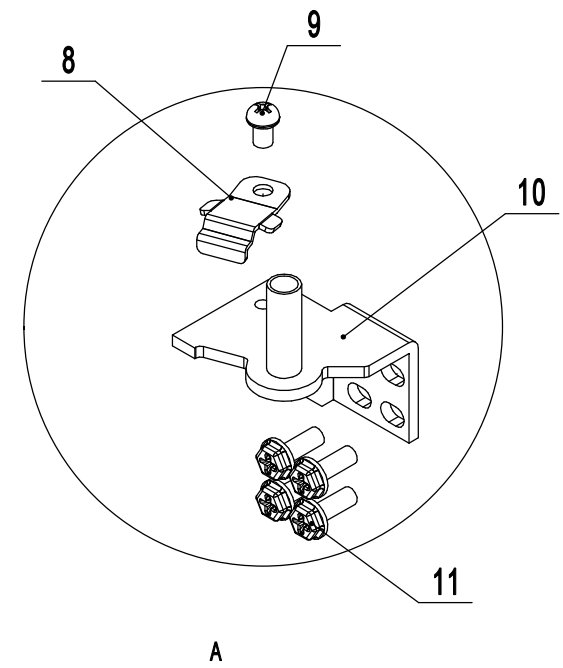

8705GR-EA

REV 01.2025

14	W0409080	R04011000047	Evap Fan Shroud	1
13	87011202-430	#N/A	Evap Front Cover	1
12	W0302316	R03019000007	Room Temp White Probe	1
11	W0301059	R03000000008	Evap Fan Blade	1
10	W0301904-1	R03001000099	Evap Fan Motor	1
9	80021501	#N/A	Evap Fan Bracket	1
8	85011205	#N/A	Drain Pan Cover	1
7	W0803011	#N/A	Drain Pan Foam	1
6	W0409858	R04008000039	Evap Drain Pan Connector Elbow	1
5	80012001	MBF8001104007600	Evap Drain Pan	1
4	W0409859	R04008000040	Evap Drain Pan Screw Connector	1
3	80021204	#N/A	Right Evap Air Baffle	1
2	80021203	#N/A	Left Evap Air Baffle	1
1	W0202117	R02002000028	Evaporator	1
No.	Old Part #	New Part #	Part Name	Qty

8705GR-DA

REV 01.2025

13	W0409163	R04011000129	Glass Door Magnetic Switch	1
12	W0304081	R03004000007	LED Light	2
11	B0506077	R05006000005	M6x16 Screw	7
10	W0604024	R06007000041	Bottom Right Hinge	1
9	B0507015	R05007000005	M6x8 Screw	1
8	W0604038	R06007000101	Stopper Hinge	1
7	W0604933	R06007000090	Door Spring Bar	1
6	W0409843	R04011000089	Bottom Hinge Sleeve	1
5	W0604030	R06007000099	Door Right Stopper	1
4	W0412810	R11006000018	Glass Right Door	1
3	W0404579	R04003000052	Door Gasket	1
2	W0409842	R04011000088	Bottom Hinge Sleeve	1
1	W0604022	R06007000039	Top Right Hinge	1
No.	Old Part #	New Part #	Part Name	Qty