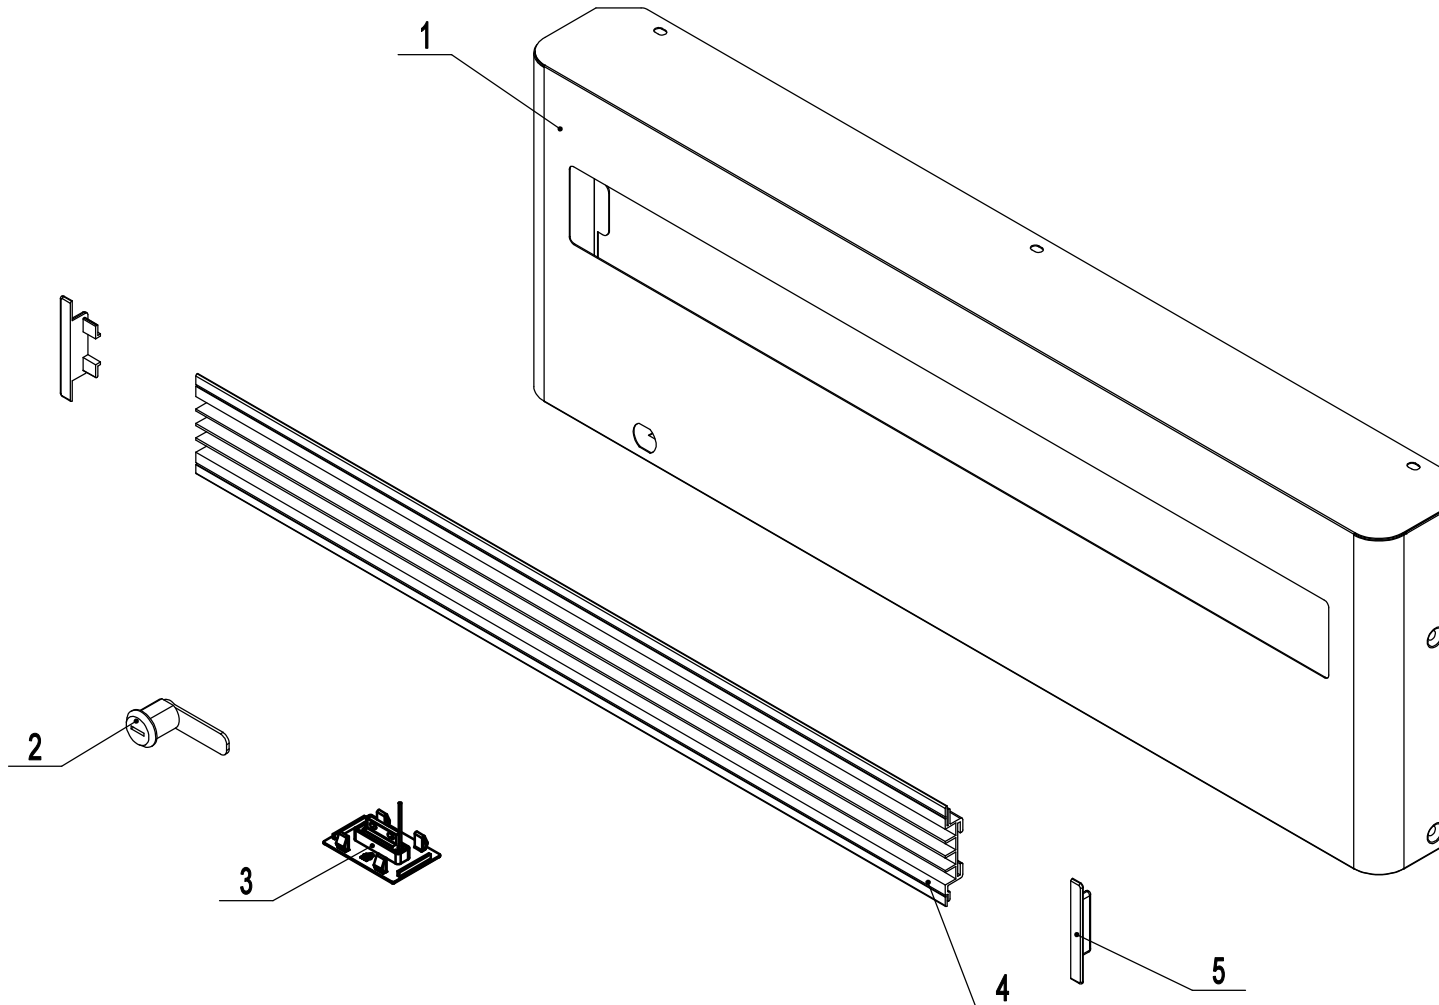

8705GR-MTPA

REV 01.2025

5	W0409272	R04011000070	Black Front Grille Clip	2
4	W0410351	R04012000244	Black Front Grille	1
3	W0409161	R04011000127	Grey Panel Magnetic Switch	1
2	W0604007	R06003000004	Lock&Key	1
1	85011425-430	MBF8501111006430	Top Panel	1
No.	Old Part #	New Part #	Part Name	Qty