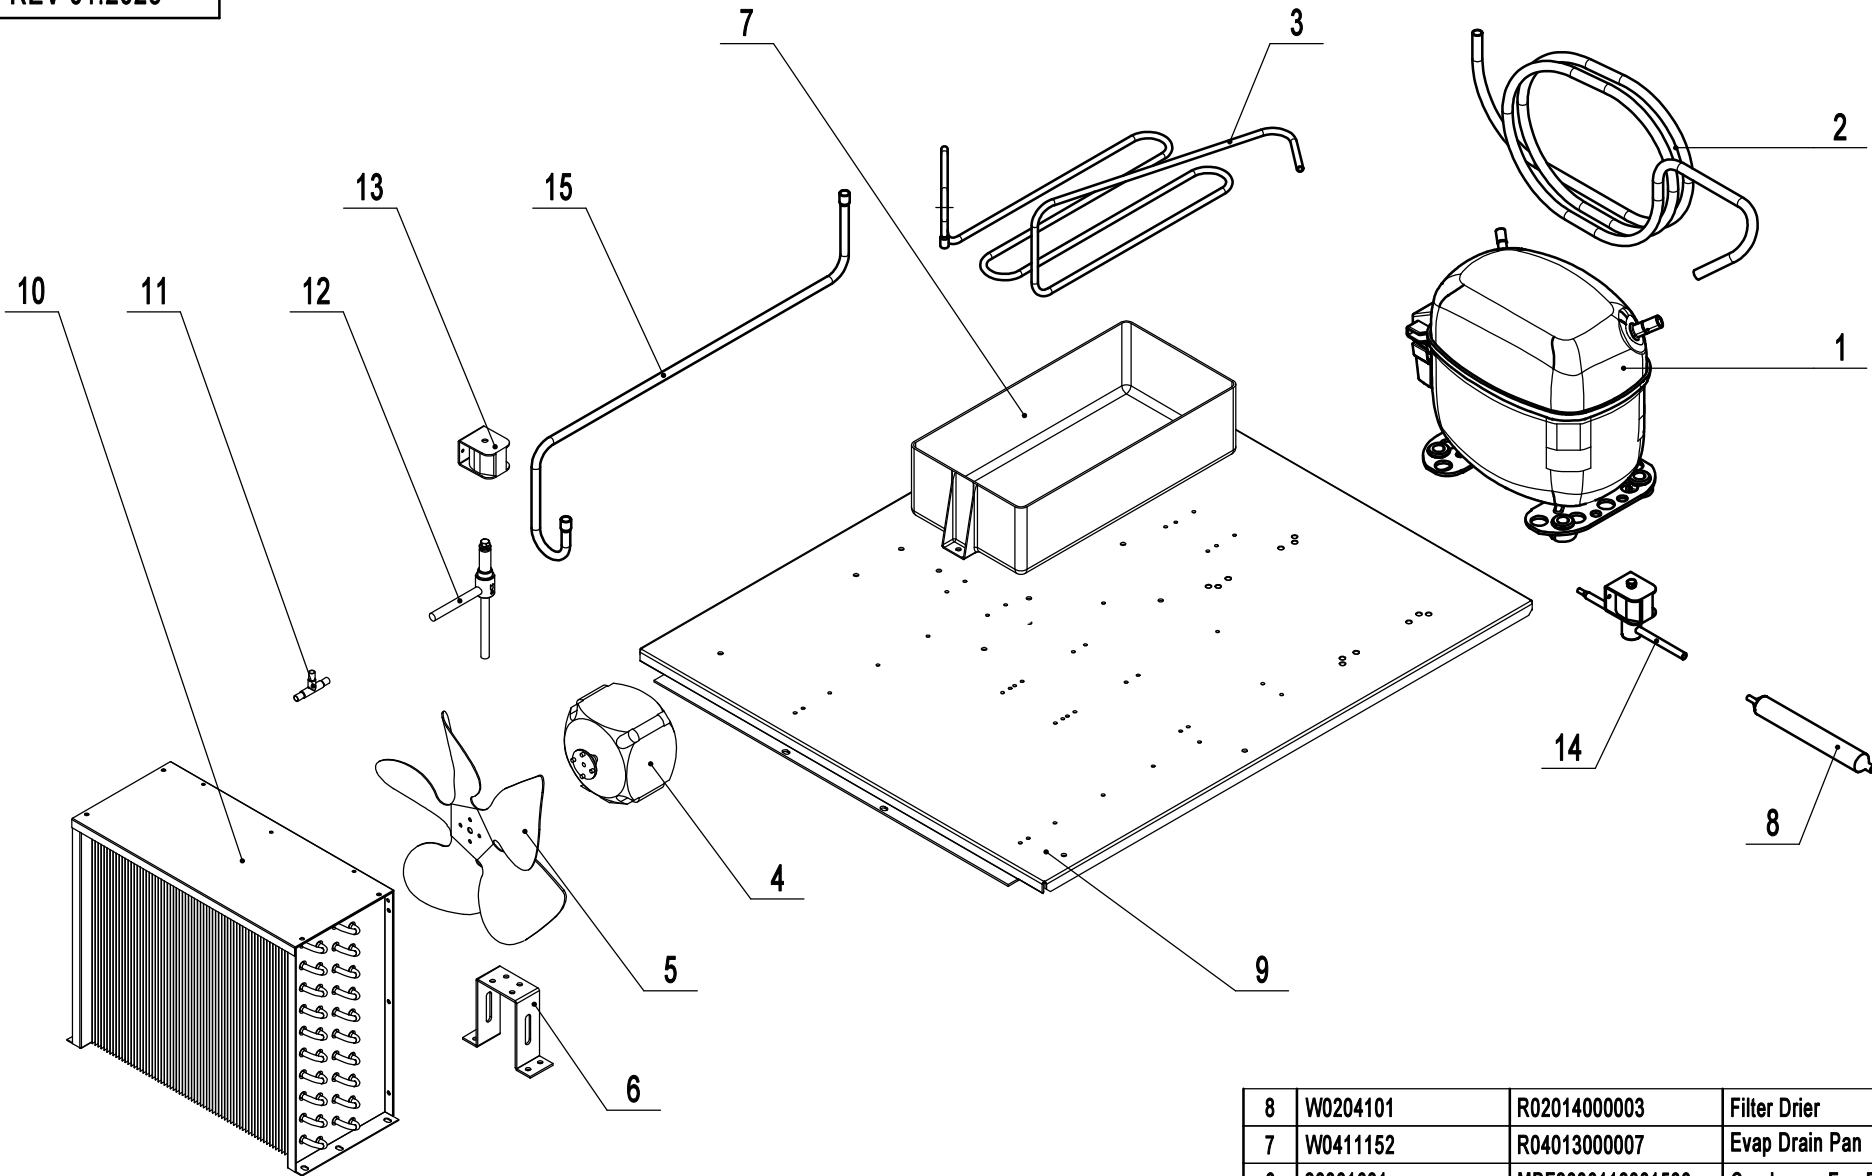

8703ES-CCA

REV 01.2025

15	W0210972	#N/A	Defrost Tube A	1
14	W0205031	R02013000005	Solenoid Valve(Normally Open)	1
13	W0205025	R02013000002	Solenoid Valve Coil	2
12	W0205026	R02013000003	Solenoid Valve(Normally Close)	1
11	W0208017	R02099000004	Tee Copper Joint	1
10	W0203101	R02005000021	Condenser	1
9	85030501	#N/A	Condensing Unit Board	1

8	W0204101	R02014000003	Filter Drier	1
7	W0411152	R04013000007	Evap Drain Pan	1
6	80061601	MBF8006112001500	Condenser Fan Bracket	1
5	W0301061	R03000000018	Condenser Fan Blade	1
4	W0301033	R03001000062	Condenser Fan Motor	1
3	W02100004	#N/A	Discharge Tube	1
2	W02100005	#N/A	Suction Tube B	1
1	W0201835	R02000000035	Compressor	1
No.	Old Part #	New Part #	Part Name	Qty