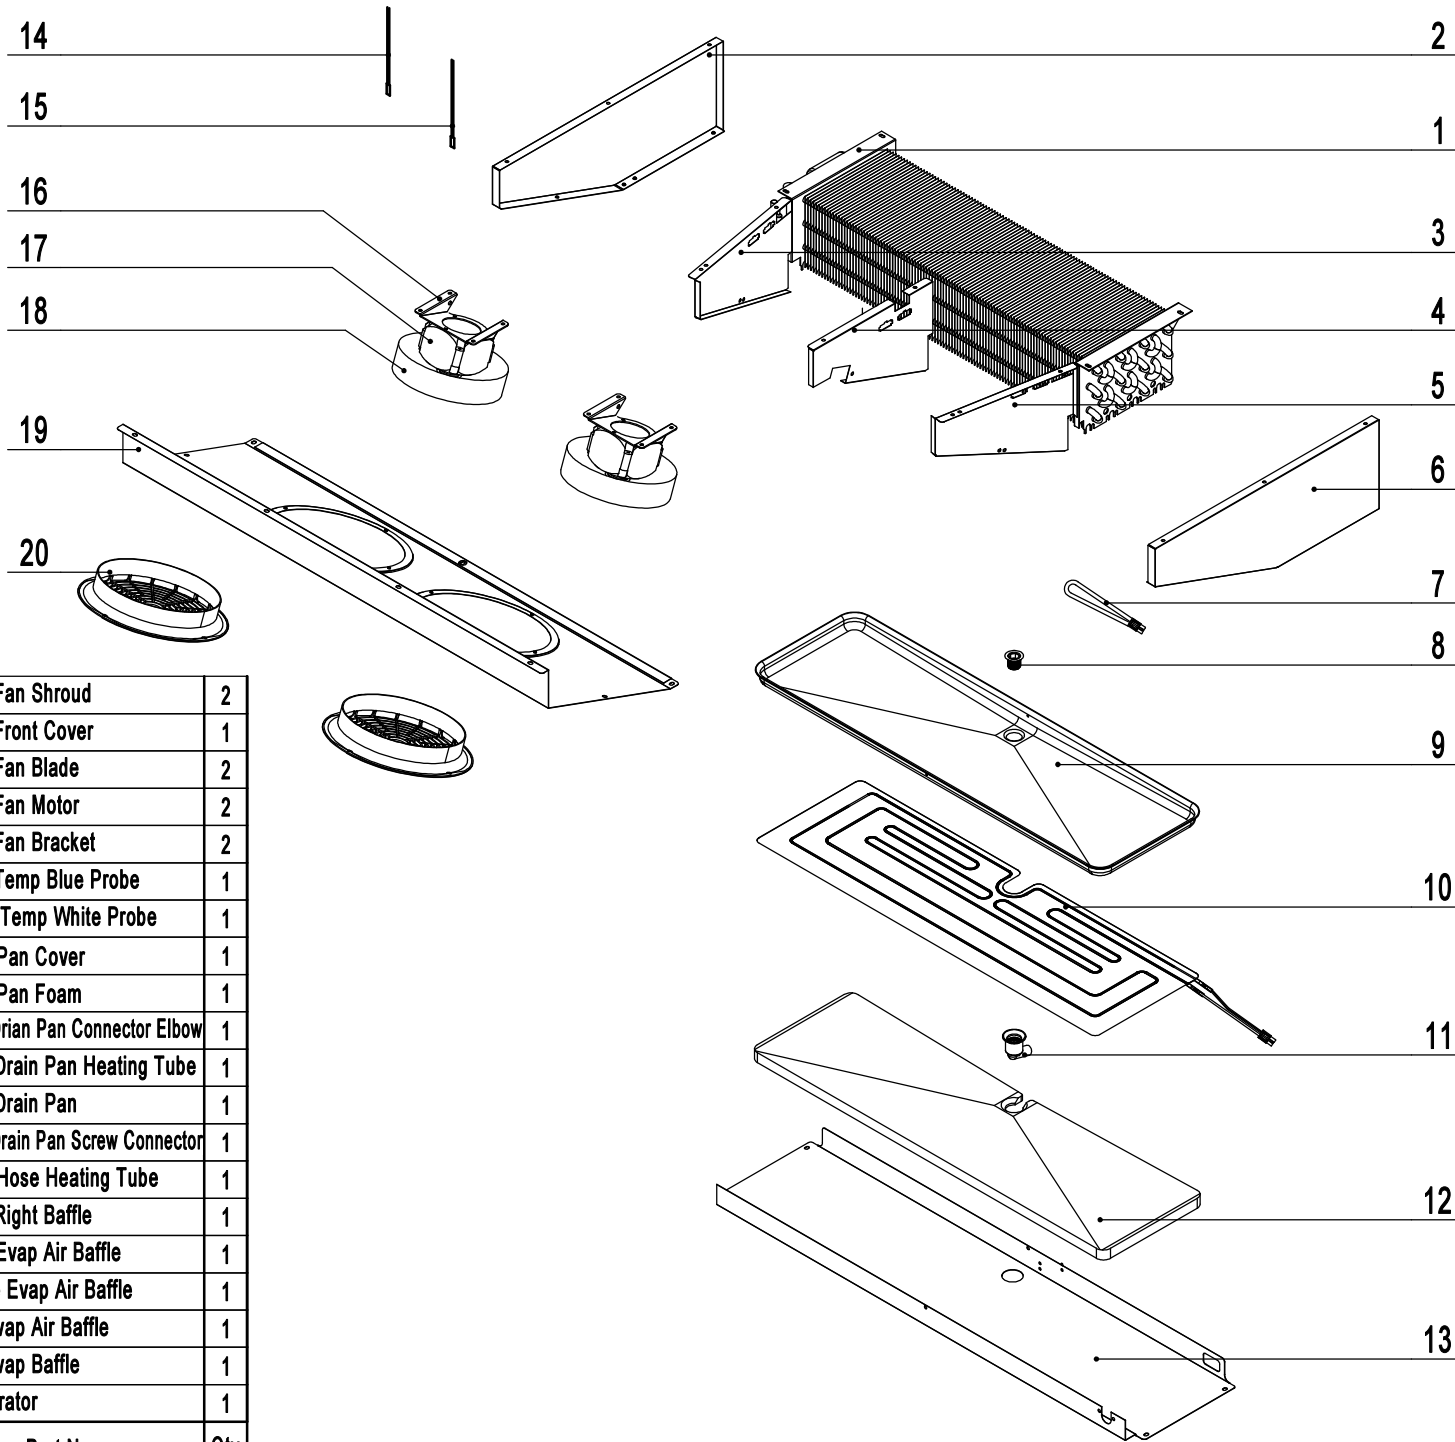

8703ES-EA

REV 01.2025

20	W0409080	R04011000047	Evap Fan Shroud	2
19	8602120203	#N/A	Evap Front Cover	1
18	W0301078-01	R03000000007	Evap Fan Blade	2
17	W0301912-01	R03001000005	Evap Fan Motor	2
16	80021501	#N/A	Evap Fan Bracket	2
15	W0302317	R03019000008	Evap Temp Blue Probe	1
14	W0302316	R03019000007	Room Temp White Probe	1
13	8114120101	#N/A	Drain Pan Cover	1
12	W0803012	#N/A	Drain Pan Foam	1
11	W0409858	R04008000039	Evap Drain Pan Connector Elbow	1
10	W0310078	R03010000021	Evap Drain Pan Heating Tube	1
9	80022003	MBF8002104008600	Evap Drain Pan	1
8	W0409859	R04008000040	Evap Drain Pan Screw Connector	1
7	W0310068	R03010000014	Drain Hose Heating Tube	1
6	80021207	#N/A	Evap Right Baffle	1
5	80021204	#N/A	Right Evap Air Baffle	1
4	80021205	#N/A	Middle Evap Air Baffle	1
3	80021203	#N/A	Left Evap Air Baffle	1
2	80021206	#N/A	Left Evap Baffle	1
1	W0202135	R02002000041	Evaporator	1
No.	Old Part #	New Part #	Part Name	Qty