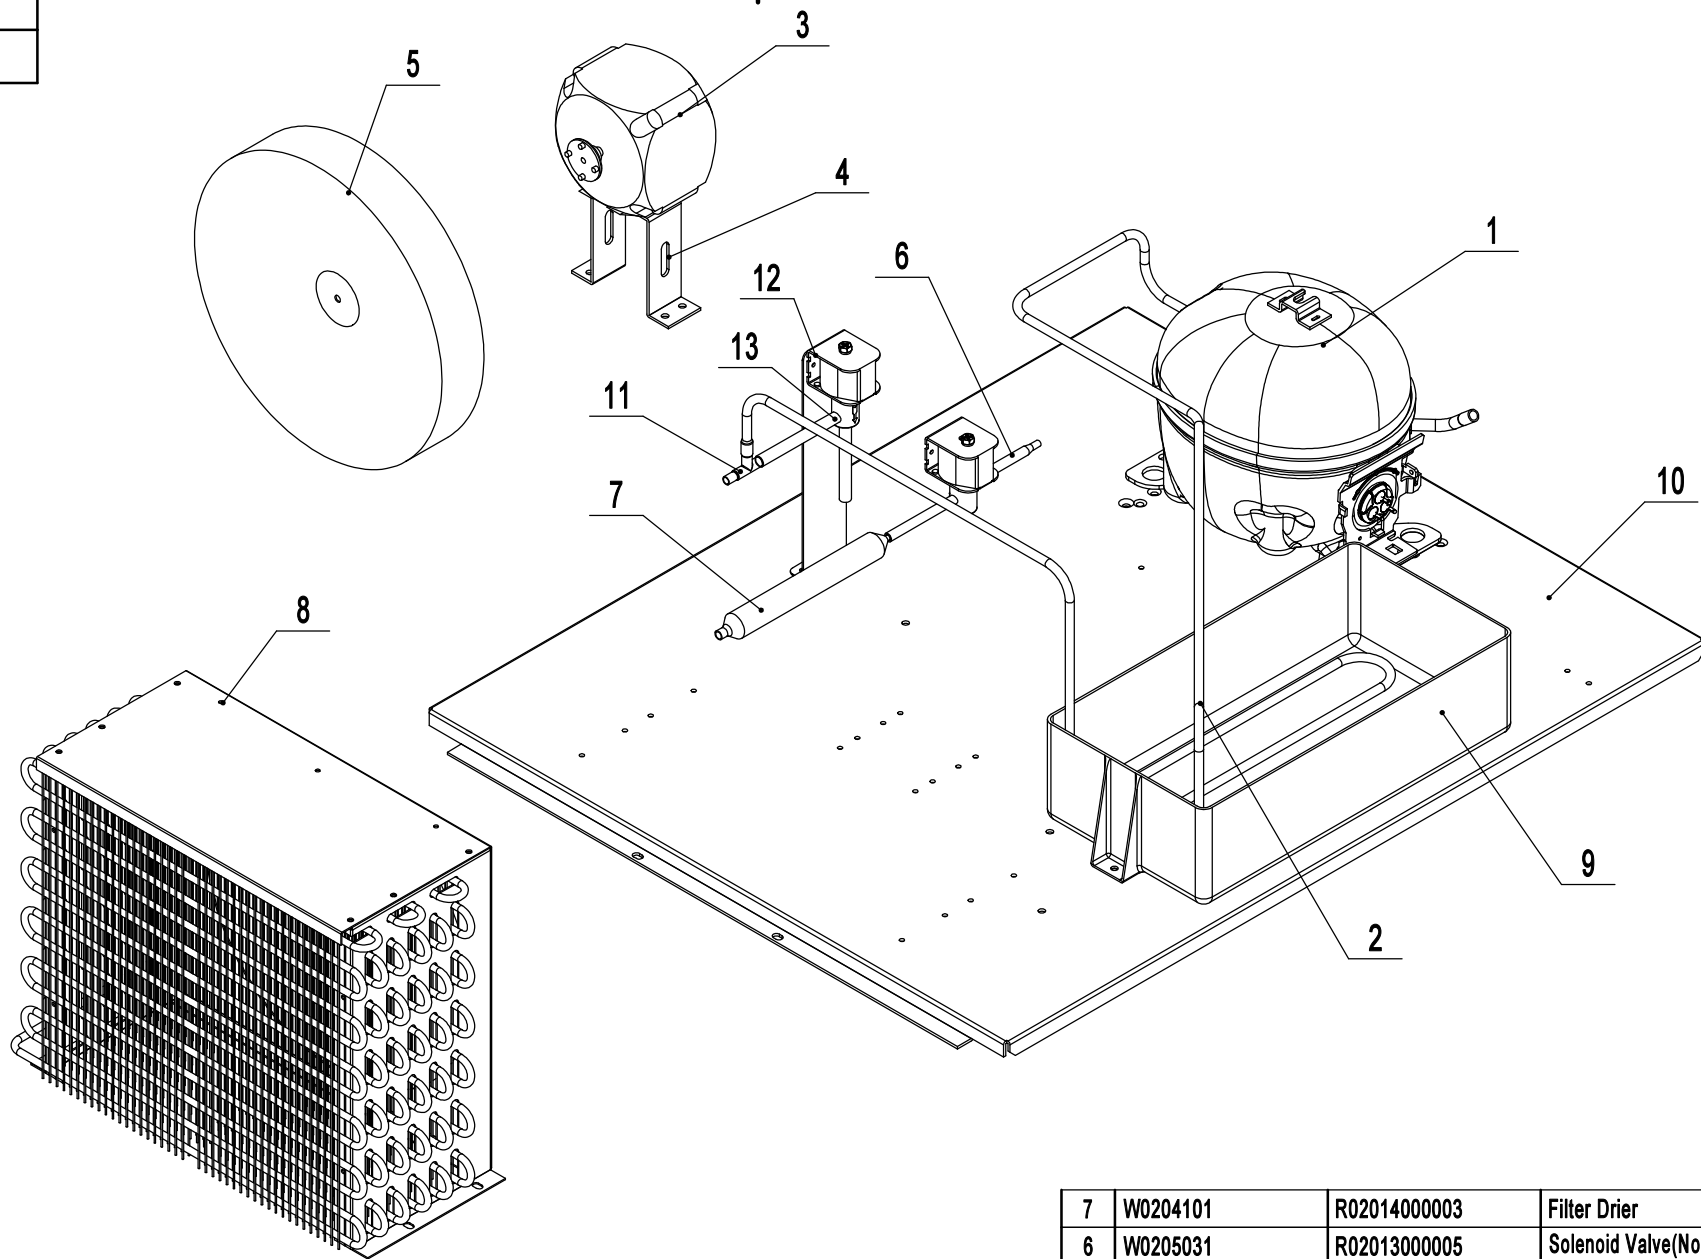

8701GR-CCA

REV 01.2025

13	W0205026	R0201300003	Solenoid Valve(Normally Close)	1
12	W0205025	R0201300002	Solenoid Valve Coil	2
11	W0208017	R0209900004	Tee Copper Joint	1
10	85010501	#N/A	Condensing Unit Board	1
9	W0411152	R0401300007	Evap Drain Pan	1
8	W0203074	R0200700008	Condenser	1

7	W0204101	R0201400003	Filter Drier	1
6	W0205031	R0201300005	Solenoid Valve(Normally Open)	1
5	R0300000018	R0300000018	Condenser Fan Blade	1
4	MBF8006112001500	#N/A	Condenser Fan Bracket	1
3	R03001000062	R03001000062	Condenser Fan Motor	1
2	W0210617	#N/A	Discharge Tube	1
1	W0201044-1	R02000000159	Compressor	1
No.	Old Part #	New Part #	Part Name	Qty