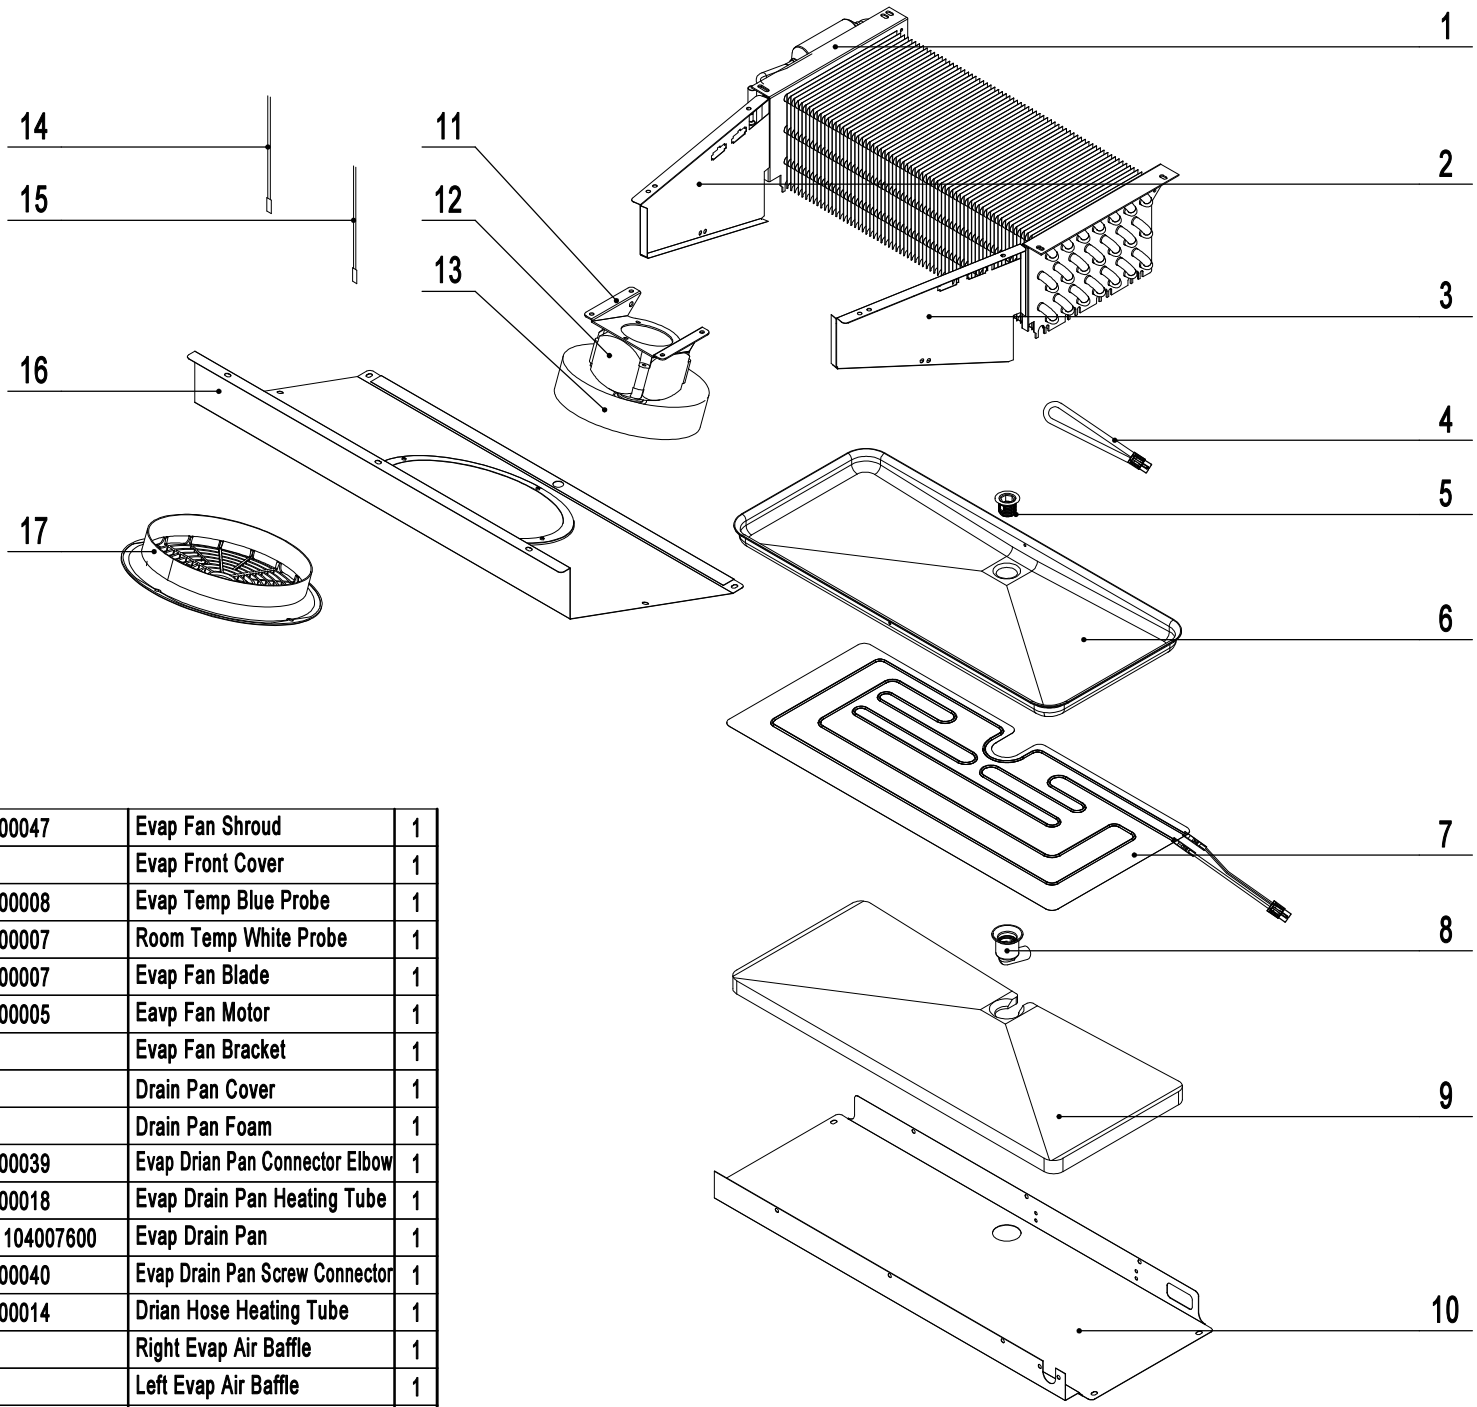

8701GR-EA

REV 01.2025

17	W0409080	R04011000047	Evap Fan Shroud	1
16	87011202-430	#N/A	Evap Front Cover	1
15	W0302317	R03019000008	Evap Temp Blue Probe	1
14	W0302316	R03019000007	Room Temp White Probe	1
13	W0301078-01	R03000000007	Evap Fan Blade	1
12	W0301912-01	R03001000005	Evap Fan Motor	1
11	80021501	#N/A	Evap Fan Bracket	1
10	85011205	#N/A	Drain Pan Cover	1
9	W0803011	#N/A	Drain Pan Foam	1
8	W0409858	R04008000039	Evap Drain Pan Connector Elbow	1
7	W0310075	R03010000018	Evap Drain Pan Heating Tube	1
6	80012001	MBF8001104007600	Evap Drain Pan	1
5	W0409859	R04008000040	Evap Drain Pan Screw Connector	1
4	W0310068	R03010000014	Drain Hose Heating Tube	1
3	80021204	#N/A	Right Evap Air Baffle	1
2	80021203	#N/A	Left Evap Air Baffle	1
1	W0202134	R02002000040	Evaporator	1
No.	Old Part #	New Part #	Part Name	Qty