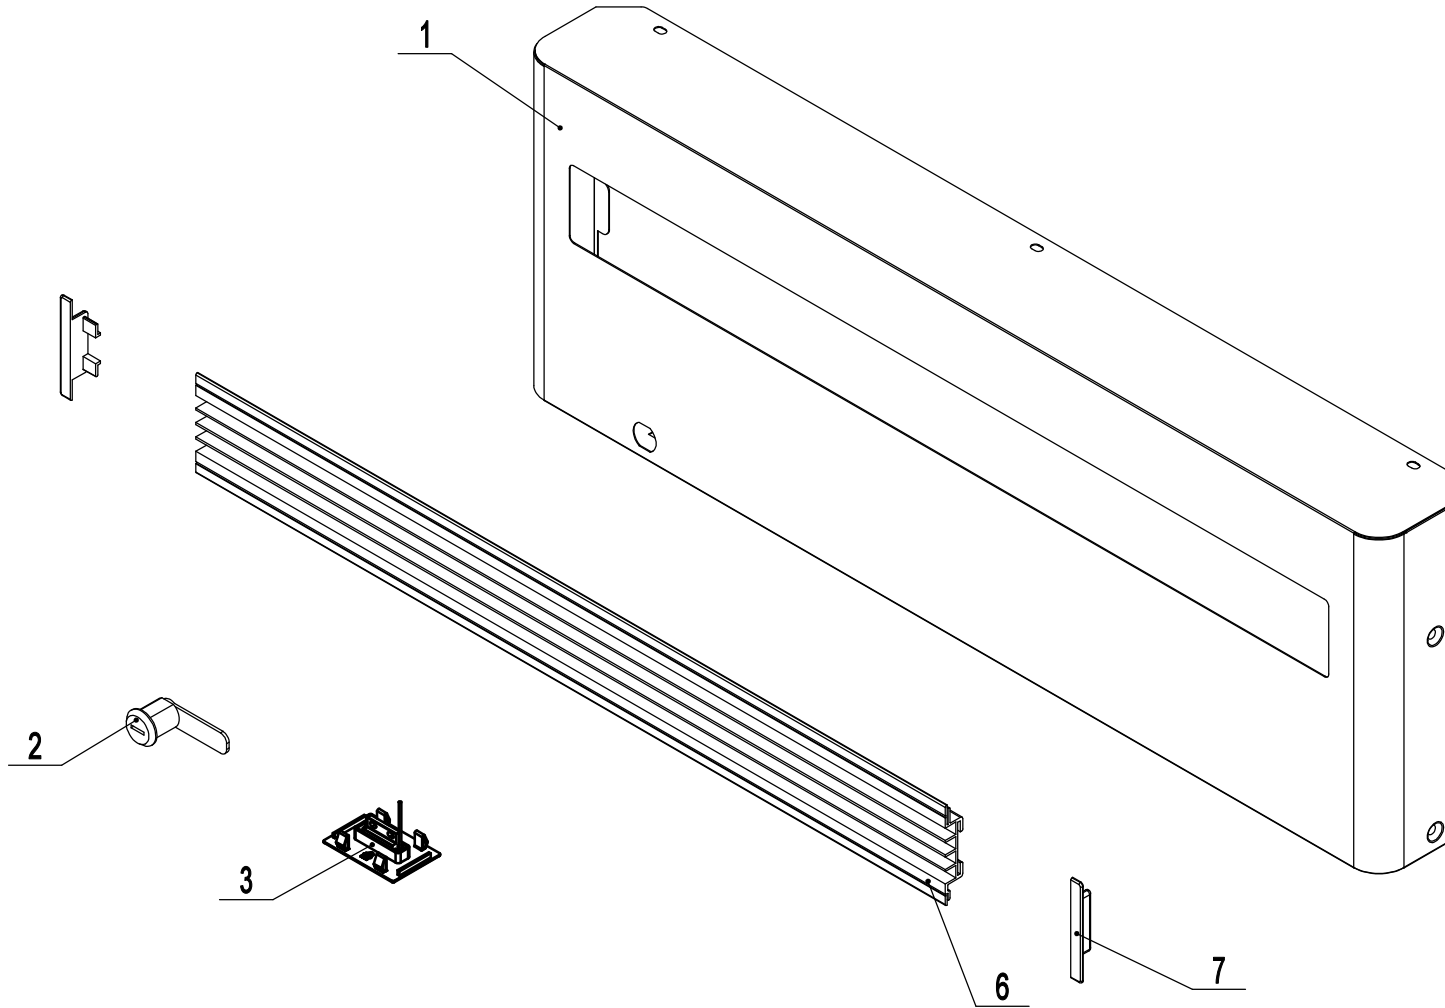

8701GR-MTPA

REV 01.2025

7	W0409272	R04011000070	Black Front Grille Clip	2
6	W0410351	R04012000244	Black Front Grille	1
3	W0409161	R04011000127	Grey Panel Magnetic Switch	1
2	W0604007	R06003000004	Lock&Key	1
1	85011425-430	MBF8501111006430	Top Panel	1
No.	Old Part #	New Part #	Part Name	Qty