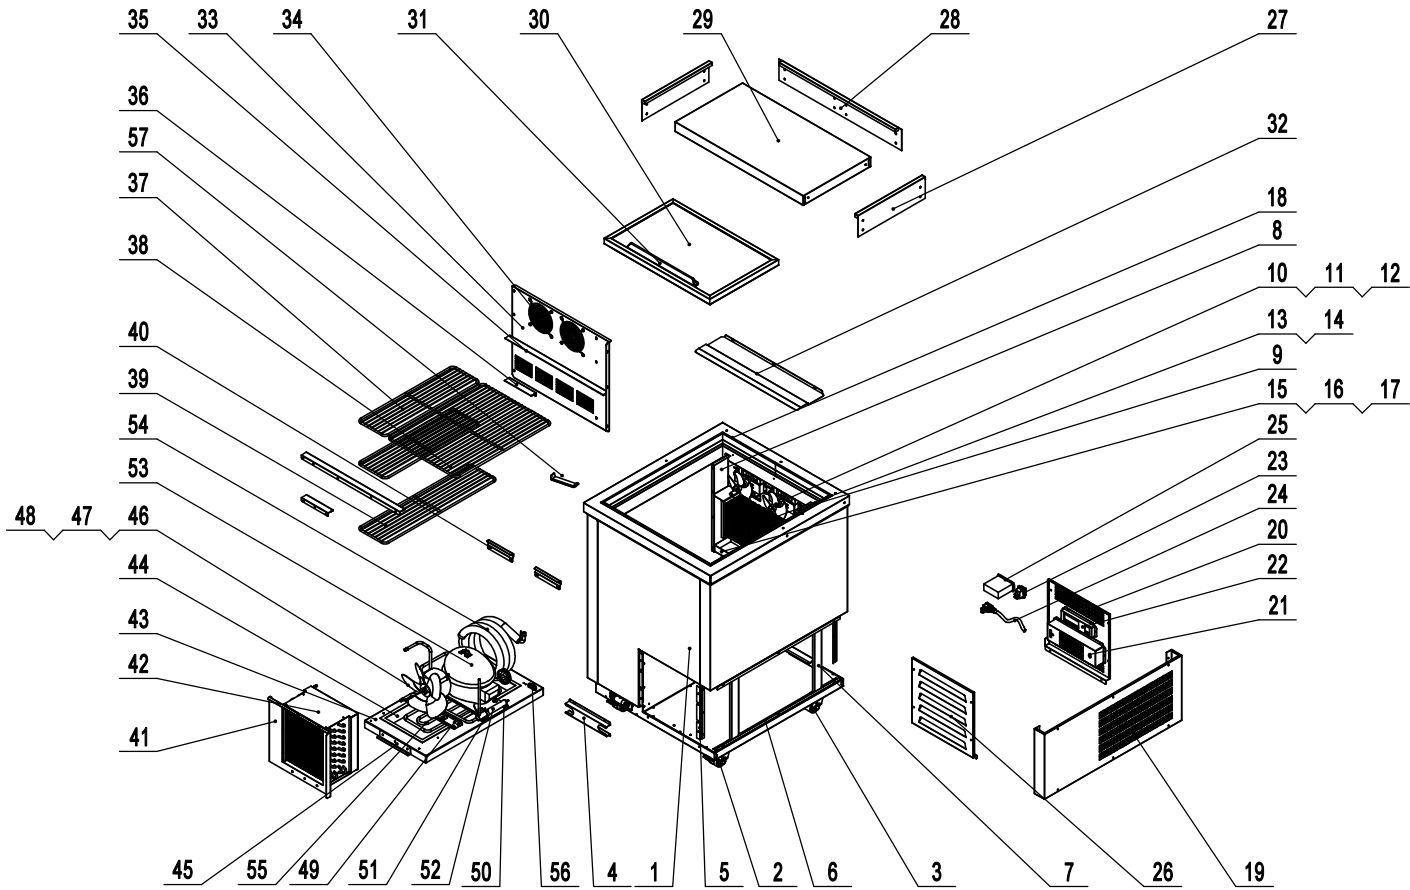

MBGF24AUS1  
REV 11.2024

No.	Part #	Part Name	Qty
1	N/A	Cabinet Assembly	1
2	B0604402	2" M8 Stem Caster W/O Brake	2
3	B0604401	2" M8 Stem Caster W/ Brake	2
4	MKC58-0705	Tee Drain Pipe Cover	1
5	MBC50-0510	Front Air Vent Frame Support	4
6	MBC50-0508	Right Air Vent Frame Support	2
7	MBGF48-0509	Unit Frame Support	2
8	MBGF48-0602	Evap Left Cover	1
9	MBGF48-0603	Evap Right Cover	1
10	MBGF48-0617	Evap Fan Bracket	2
11	W0301126	Evap Fan Motor	2
12	W0301071	Evap Fan Blade	2
13	W020206002	Evaporator	1
14	W0311068	Defrost Heating Tube	1
15	MBGF24-0613	Evap Drain Pan	1
16	W0310151	Evap Drain Pan Heater	1
17	W0310170	Drian Hose Heater	1
18	N/A	Counter Top Assembly	1
19	MBGF48-0503	Unit Side Air Vent Cover	1

No.	Part #	Part Name	Qty
20	MBGF48-0504	Back Air Vent Cover	1
21	MKC58-0704	Power Cord Box	1
22	MBC50-0505	Back Air Vent Controller Bracket	1
23	W0308019	Power Switch	1
24	W0305134	Power Cord	1
25	W0302175-FF3D6M10	Digital Controller	1
26	MBGF48-0502	Front Air Vent Cover	1
27	MBGF48-0151	Counter Top Left&Right Trim Bracket	2
28	MBGF24-0152	Counter Top Back Trim Bracket	1
29	N/A	Counter Top Assembly	1
30	MBGF024201000	Sliding Lid	1
31	W0401025	Handle	1
32	MBGF24-0141	Cabinet Air Deflector	1
33	MBGF24-0601	Evap Front Cover	1
34	W0604065	Evap Fan Guard	2
35	MBGF24-0614	Shelf Top Support	2
36	MBGF24-0615	Shelf Bottom Support	1
37	W0402418	Shelf	1
38	W0402419	Shelf	2