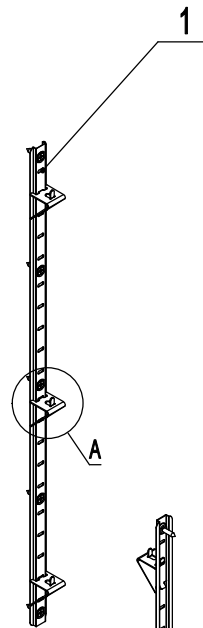

15	W0402606	Back Bottom Barrier	1
14	B0604433	3" Plate Caster W/O Brake	2
13	B0604434	3" Plate Caster W/ Brake	2
12	85041801	Bottom Panel Retainer	2
11	87181804	Right Top Panel Retainer	1
10	87181803	Left Top Panel Fastner	1
9	W0410561	Top Frame Cover	1
8	W0410766	Left-Right Frame Cover	2

8520-MDA

REV 09.2024

11	B0506077	M6x16 Screw	7
10	W0604024	Bottom Right Hinge	1
9	B0507015	M6x8 SS Screw	1
8	W0604038	Stopper Hinge	1
7	W0604962	Door Spring Bar	1
6	W0409843	Bottom Hinge Sleeve	1
5	W0604030	Door Stopper(Right)	1
4	85190218	Right Door	1
3	W0404607	Door Gasket	1
2	W0409842	Top Hinge Sleeve	1
1	W0604022	Top Right Hinge	1
No.	Part #	Part Name	Qty

8520GR-MTPA

REV 09.2024

3	W0409161	Grey Panel Magnetic Switch	1
2	W0604007	Lock & Key	1
1	87181417-430	Top Panel	1
No.	Part #	Part Name	Qty

8520GR-EA

REV 09.2024

18	W0409863	Light Cover	1
17	W0304086	LED Light	1
16	85181202-430	Evap Front Cover	1
15	W0302317	Evap Temp Blue Probe	1
14	W0302316	Room Temp White Probe	1
13	W0301059	Evap Fan Blade	1
12	W0301904	Eavp Fan Motor	1
11	80021501	Evap Fan Bracket	1
10	8718120101	Drain Pan Cover	1
9	W0803015	Drain Pan Foam	1
8	W0409858	Evap Drian Pan Connector Elbow	1
7	W0310240	Evap Drain Pan Heater	1
6	11452001	Evap Drain Pan	1
5	W0409859	Evap Drain Pan Screw Connector	1
4	W0310068	Drian Hose Heater	1
3	8718120601	Evap Right Baffle	1
2	87181205	Evap Left Baffle	1
1	W0202568	Evaporator	1

No.	Part #	Part Name	Qty
-----	--------	-----------	-----

8520-SA

REV 09.2024

3	W0402316	Shelf, 17 1/4" x19 7/8"	3
2	66490313	Shelf Clip	12
1	11457406	Shelf Pilaster	4
No.	Part #	Part Name	Qty

8520GR-CCA

REV 09.2024