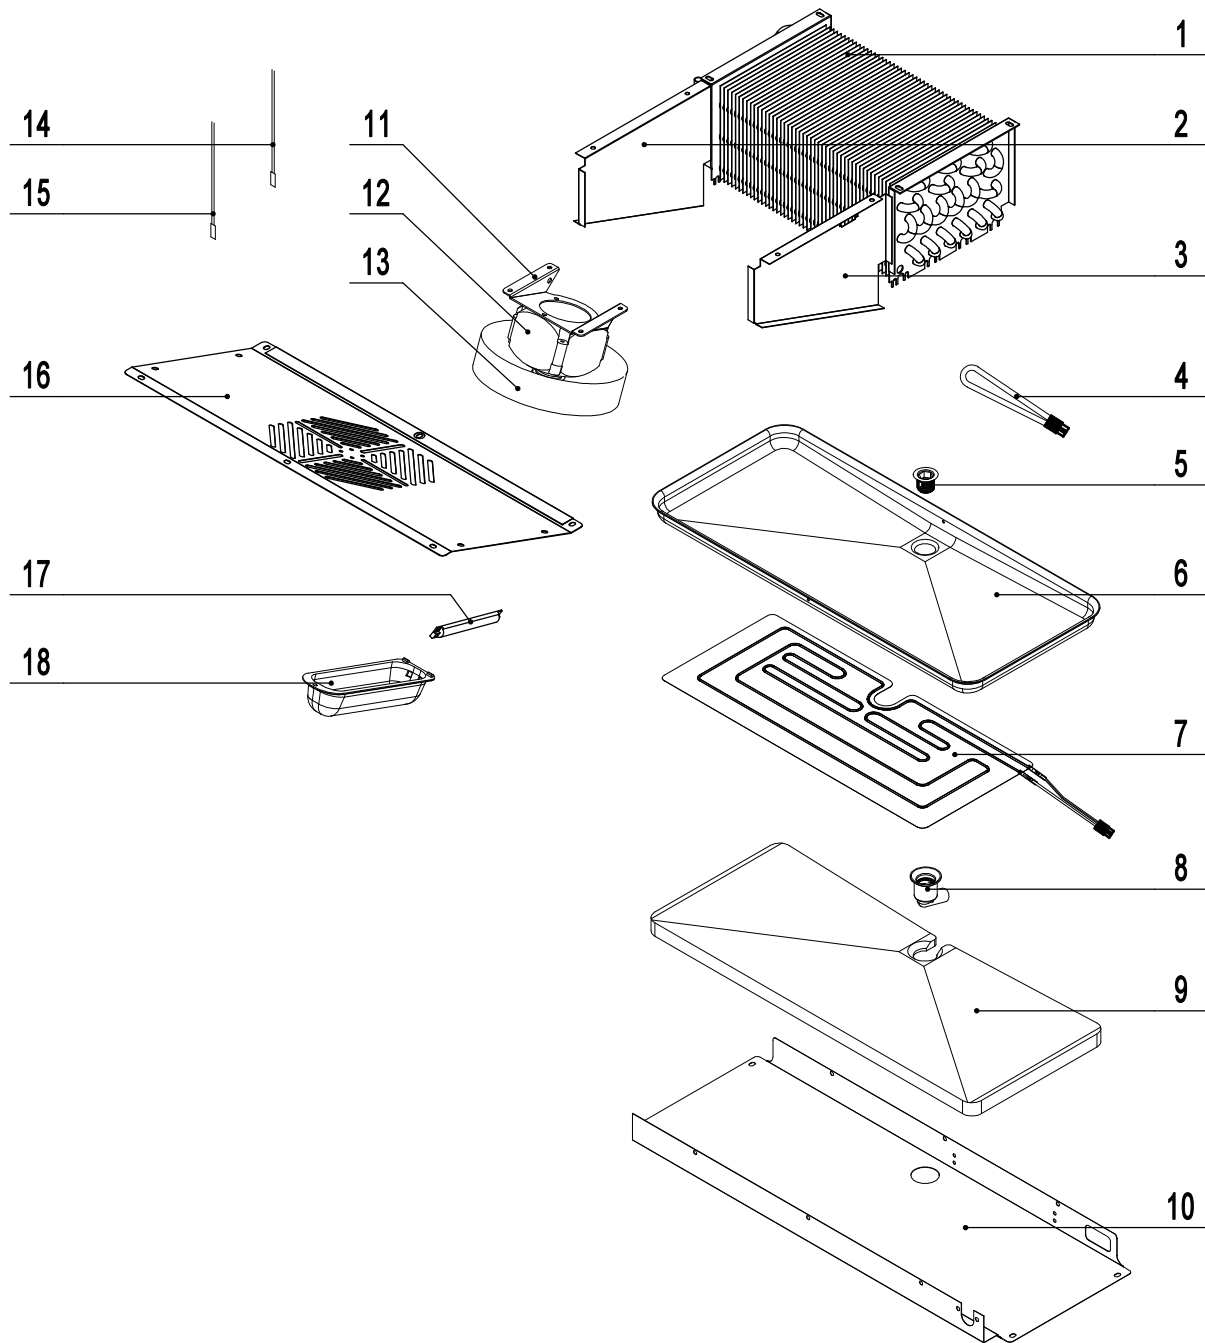

8520-MDA

REV 09.2024

11	B0506077	M6x16 Screw	7
10	W0604024	Bottom Right Hinge	1
9	B0507015	M6x8 SS Screw	1
8	W0604038	Stopper Hinge	1
7	W0604962	Door Spring Bar	1
6	W0409843	Bottom Hinge Sleeve	1
5	W0604030	Door Stopper(Right)	1
4	85190218	Right Door	1
3	W0404607	Door Gasket	1
2	W0409842	Top Hinge Sleeve	1
1	W0604022	Top Right Hinge	1
No.	Part #	Part Name	Qty

8520GR-MTPA

REV 09.2024

3	W0409161	Grey Panel Magnetic Switch	1
2	W0604007	Lock & Key	1
1	87181417-430	Top Panel	1
No.	Part #	Part Name	Qty

8520GR-EA

REV 09.2024

18	W0409863	Light Cover	1
17	W0304086	LED Light	1
16	85181202-430	Evap Front Cover	1
15	W0302317	Evap Temp Blue Probe	1
14	W0302316	Room Temp White Probe	1
13	W0301059	Evap Fan Blade	1
12	W0301904	Eavp Fan Motor	1
11	80021501	Evap Fan Bracket	1
10	8718120101	Drain Pan Cover	1
9	W0803015	Drain Pan Foam	1
8	W0409858	Evap Drian Pan Connector Elbow	1
7	W0310240	Evap Drain Pan Heater	1
6	11452001	Evap Drain Pan	1
5	W0409859	Evap Drain Pan Screw Connector	1
4	W0310068	Drian Hose Heater	1
3	8718120601	Evap Right Baffle	1
2	87181205	Evap Left Baffle	1
1	W0202568	Evaporator	1

No.	Part #	Part Name	Qty
-----	--------	-----------	-----

8520-SA

REV 09.2024

3	W0402316	Shelf, 17 1/4" x19 7/8"	3
2	66490313	Shelf Clip	12
1	11457406	Shelf Pilaster	4
No.	Part #	Part Name	Qty

8520GR-CCA

REV 09.2024