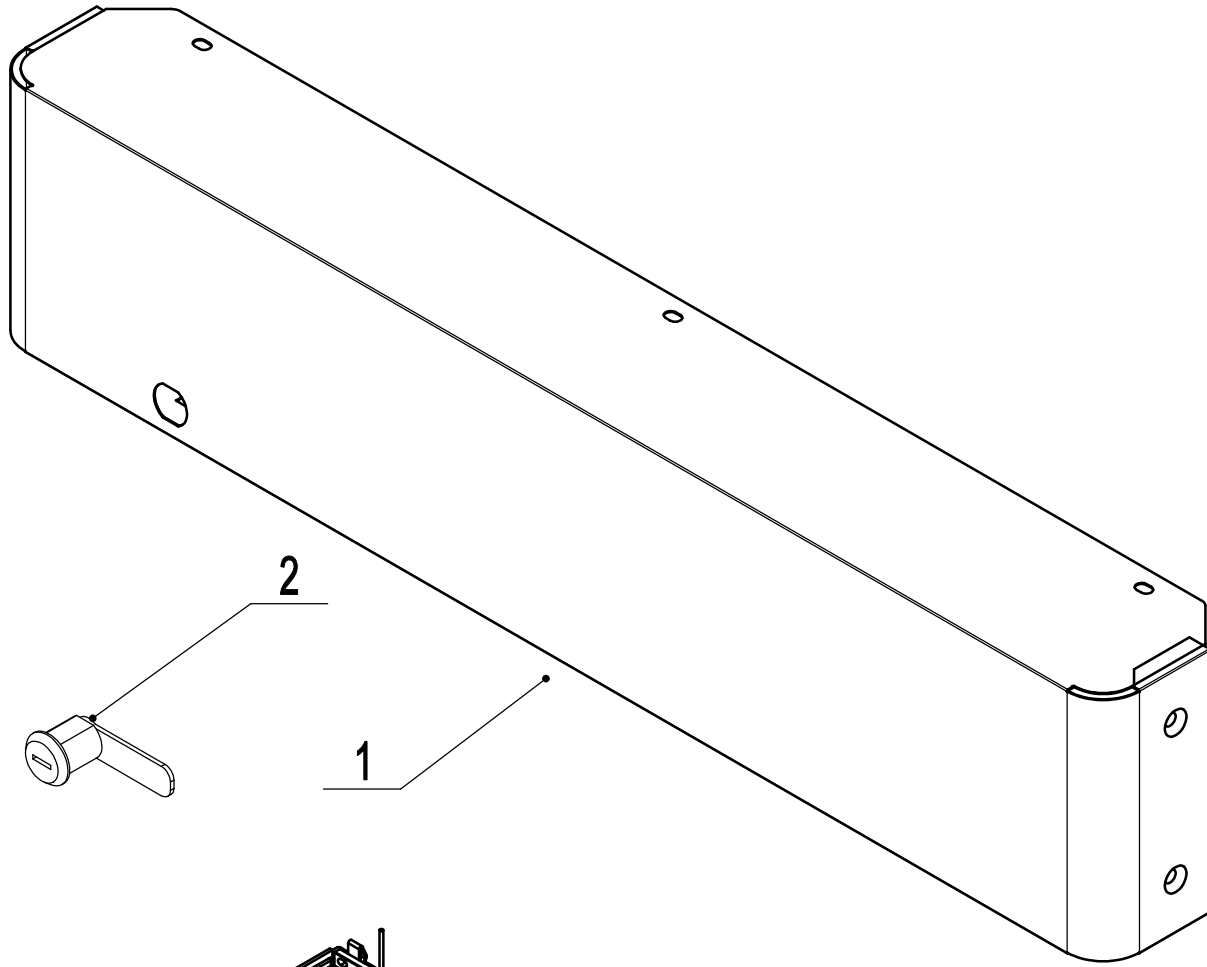

8520GR-MTPA

REV 09.2024

3	W0409161	Grey Panel Magnetic Switch	1
2	W0604007	Lock & Key	1
1	87181417-430	Top Panel	1
No.	Part #	Part Name	Qty