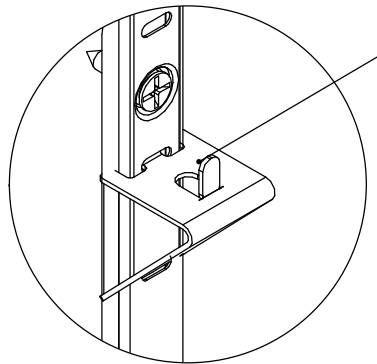

8520-MDA

REV 09.2024

11	B0506077	M6x16 Screw	7
10	W0604024	Bottom Right Hinge	1
9	B0507015	M6x8 SS Screw	1
8	W0604038	Stopper Hinge	1
7	W0604962	Door Spring Bar	1
6	W0409843	Bottom Hinge Sleeve	1
5	W0604030	Door Stopper(Right)	1
4	85190218	Right Door	1
3	W0404607	Door Gasket	1
2	W0409842	Top Hinge Sleeve	1
1	W0604022	Top Right Hinge	1
No.	Part #	Part Name	Qty

8520GR-MTPA

REV 09.2024

3	W0409161	Grey Panel Magnetic Switch	1
2	W0604007	Lock & Key	1
1	87181417-430	Top Panel	1
No.	Part #	Part Name	Qty

8520GR-EA

REV 09.2024

18	W0409863	Light Cover	1
17	W0304086	LED Light	1
16	85181202-430	Evap Front Cover	1
15	W0302317	Evap Temp Blue Probe	1
14	W0302316	Room Temp White Probe	1
13	W0301059	Evap Fan Blade	1
12	W0301904	Eavp Fan Motor	1
11	80021501	Evap Fan Bracket	1
10	8718120101	Drain Pan Cover	1
9	W0803015	Drain Pan Foam	1
8	W0409858	Evap Drian Pan Connector Elbow	1
7	W0310240	Evap Drain Pan Heater	1
6	11452001	Evap Drain Pan	1
5	W0409859	Evap Drain Pan Screw Connector	1
4	W0310068	Drian Hose Heater	1
3	8718120601	Evap Right Baffle	1
2	87181205	Evap Left Baffle	1
1	W0202568	Evaporator	1

No.	Part #	Part Name	Qty
-----	--------	-----------	-----

8520-SA

REV 09.2024

3	W0402316	Shelf, 17 1/4" x19 7/8"	3
2	66490313	Shelf Clip	12
1	11457406	Shelf Pilaster	4
No.	Part #	Part Name	Qty

8520GR-CCA

REV 09.2024