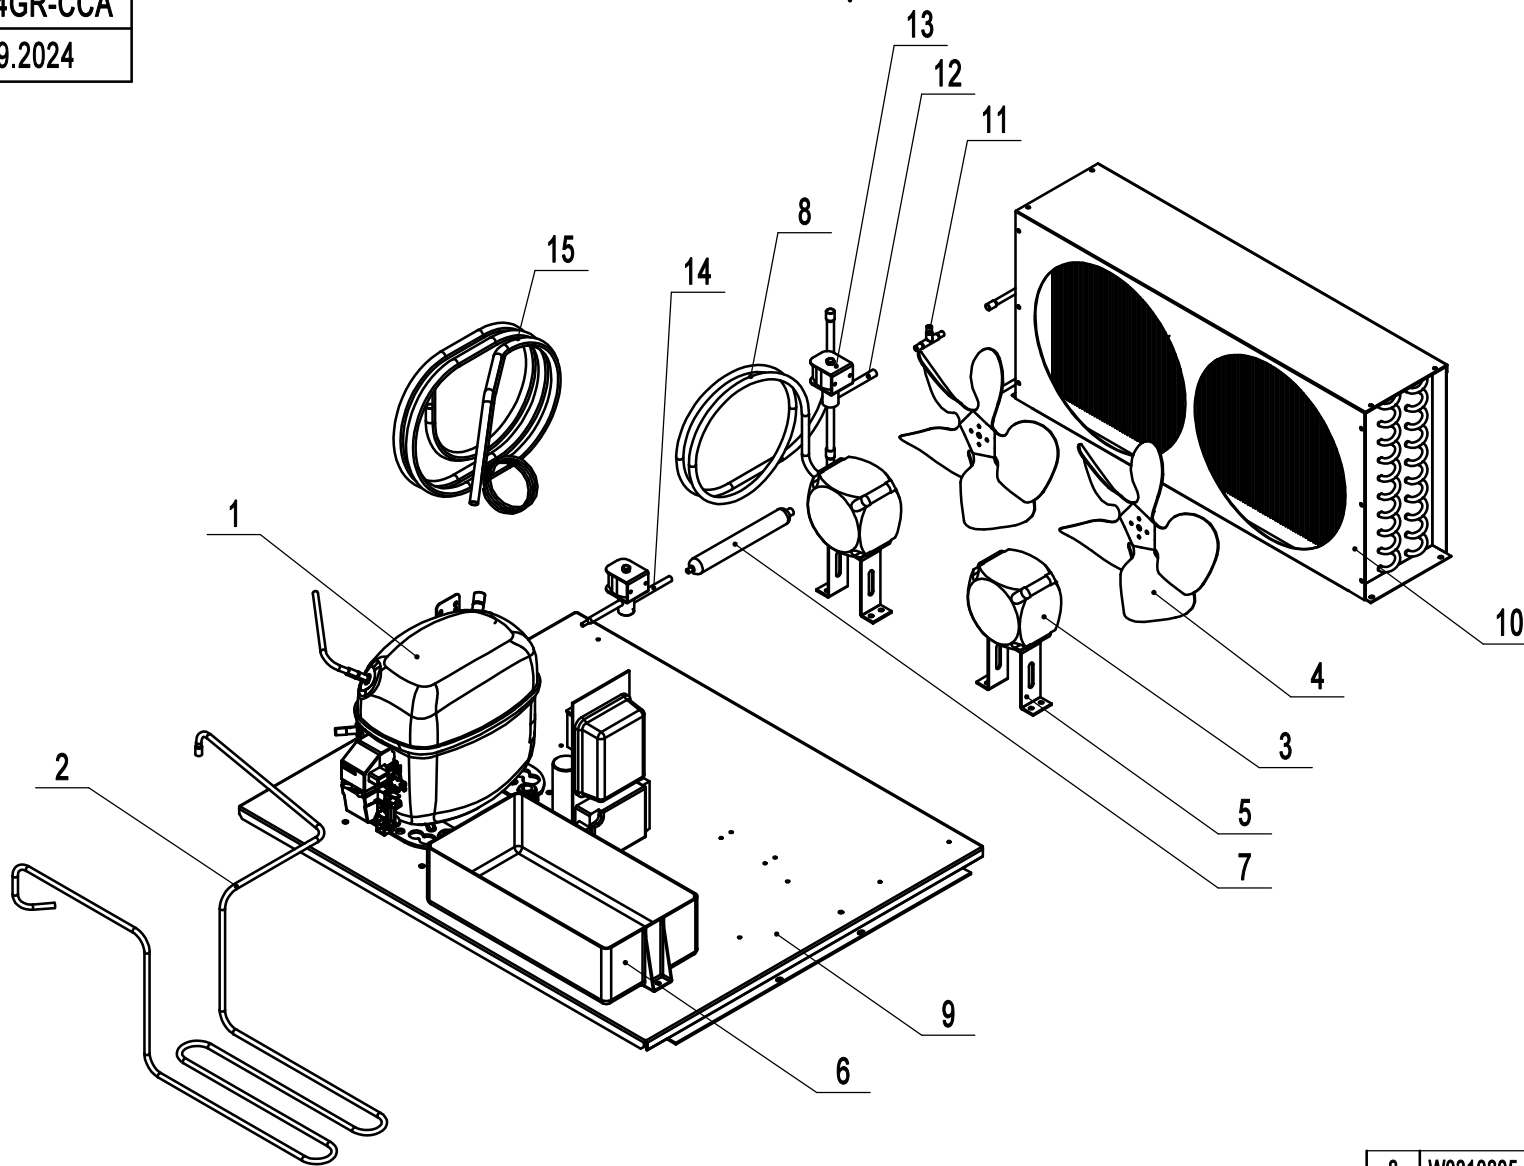

8504GR-SA

REV 09.2024

4	W0402388	Shelf(Mid), 24 1/2 x 27 1/2	3
3	W0402387	Shelf, 24 1/2 x 24 1/4	6
2	66490313	Shelf Clip	36
1	80037410	Shelf Pilaster	12
No.	Part #	Part Name	Qty

MBF8504GR-CCA

REV 09.2024

15	W0210799	Suction Tube A	1
14	W0205031	Solenoid Valve(Normally Open)	1
13	W0205025	Solenoid Valve Coil	2
12	W0205026	Solenoid Valve(Normally Close)	1
11	W0208017	Tee Copper Joint	1
10	W0203089	Condenser	1
9	85040502	Condensing Unit Board	1