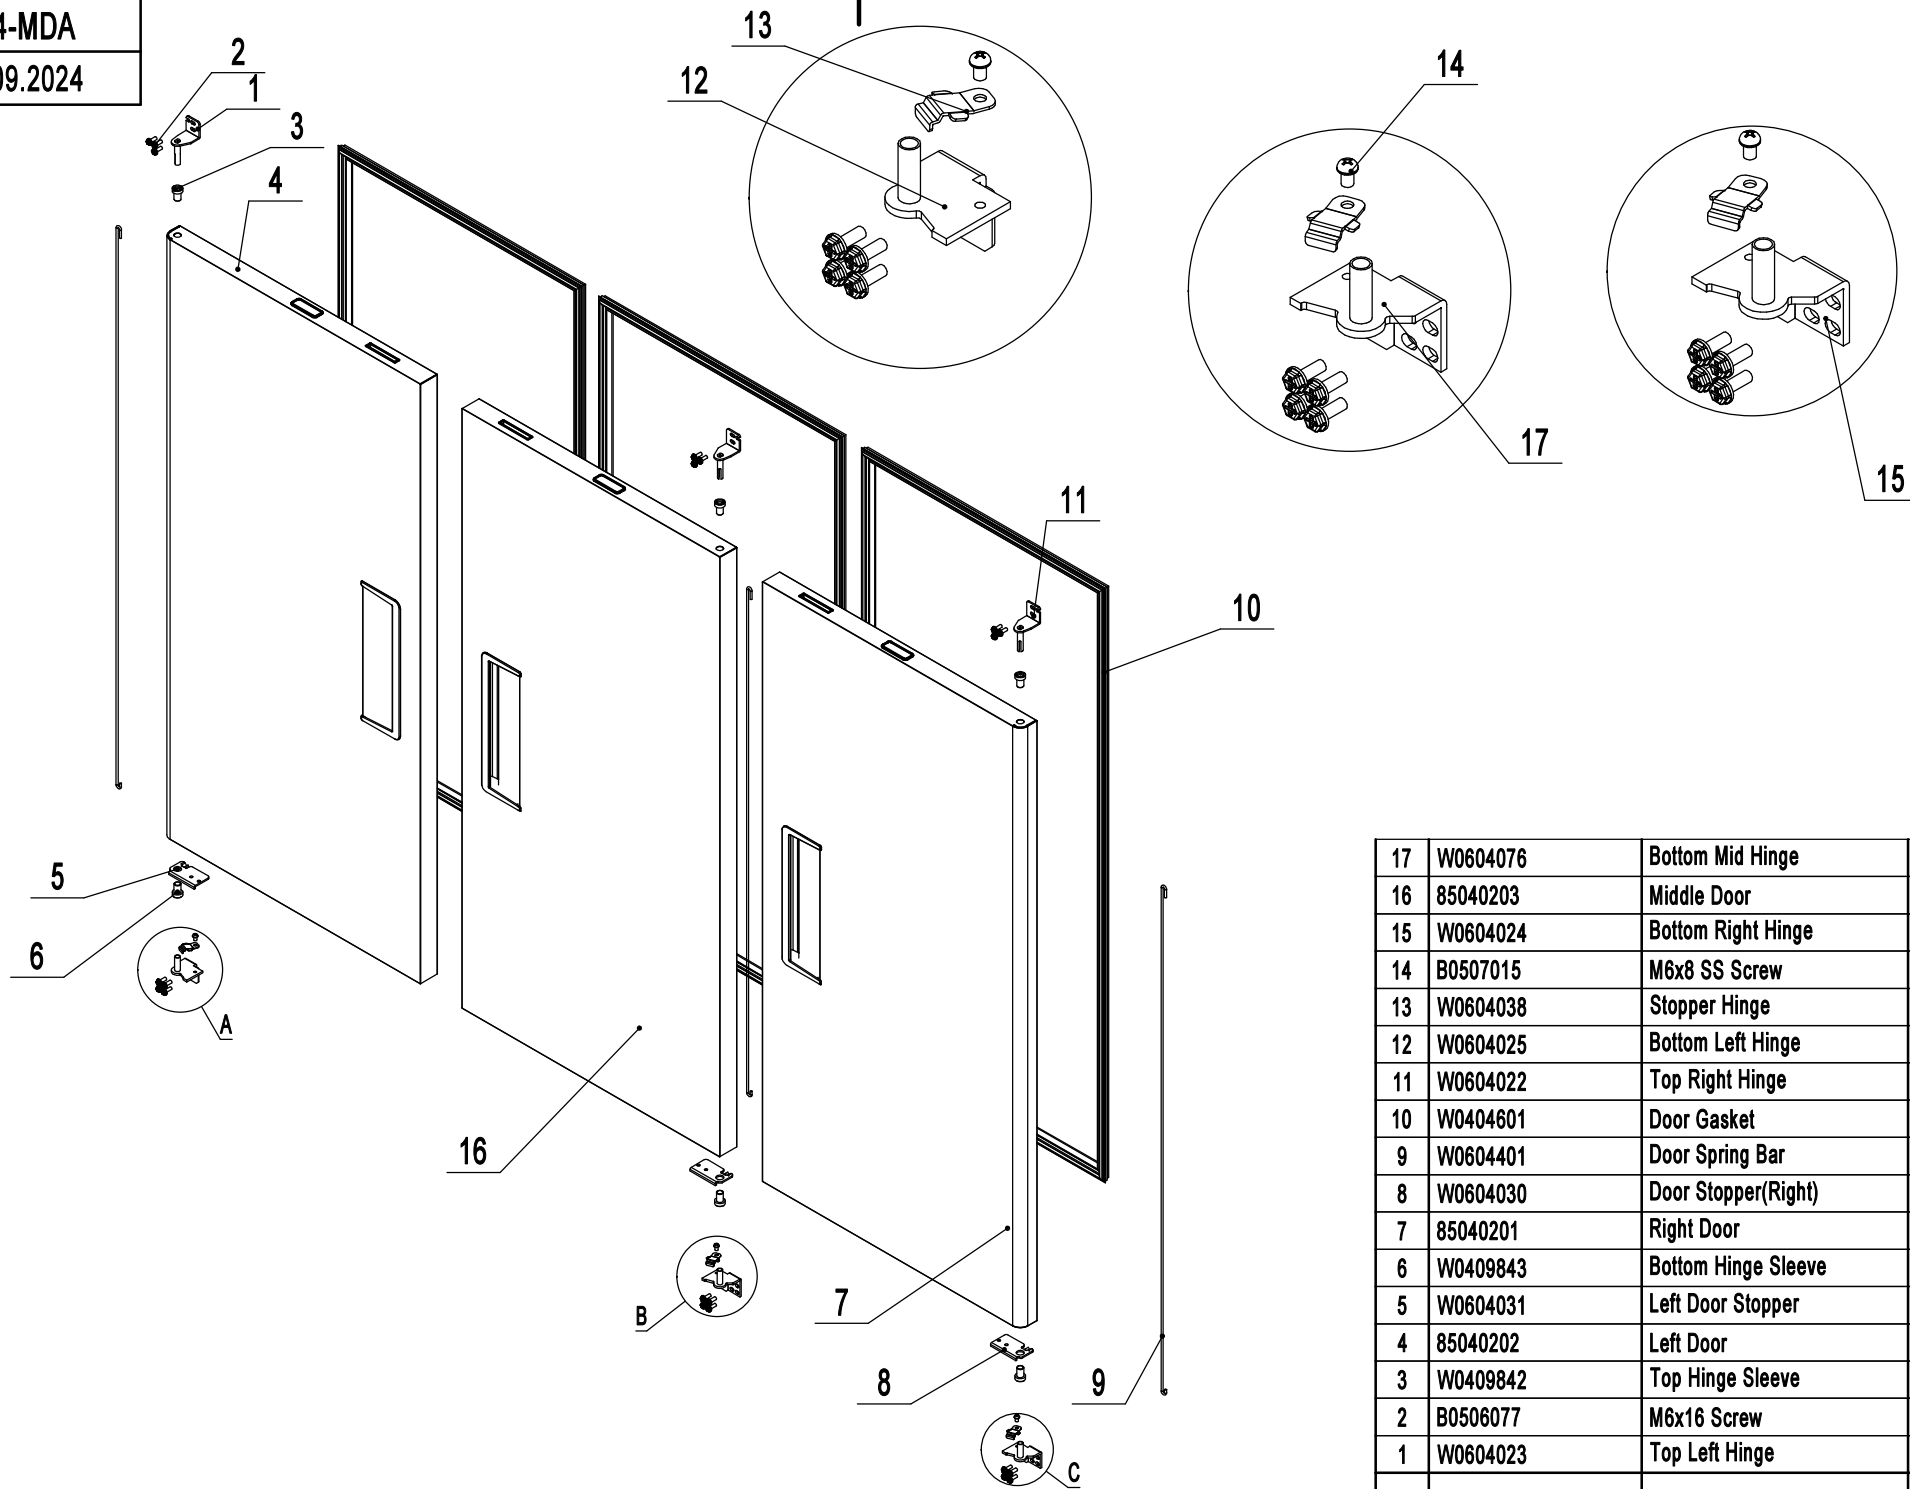

8504-MDA

REV 09.2024

17	W0604076	Bottom Mid Hinge	1
16	85040203	Middle Door	1
15	W0604024	Bottom Right Hinge	1
14	B0507015	M6x8 SS Screw	3
13	W0604038	Stopper Hinge	3
12	W0604025	Bottom Left Hinge	1
11	W0604022	Top Right Hinge	2
10	W0404601	Door Gasket	3
9	W0604401	Door Spring Bar	3
8	W0604030	Door Stopper(Right)	2
7	85040201	Right Door	1
6	W0409843	Bottom Hinge Sleeve	3
5	W0604031	Left Door Stopper	1
4	85040202	Left Door	1
3	W0409842	Top Hinge Sleeve	3
2	B0506077	M6x16 Screw	21
1	W0604023	Top Left Hinge	1
No.	Part #	Part Name	Qty