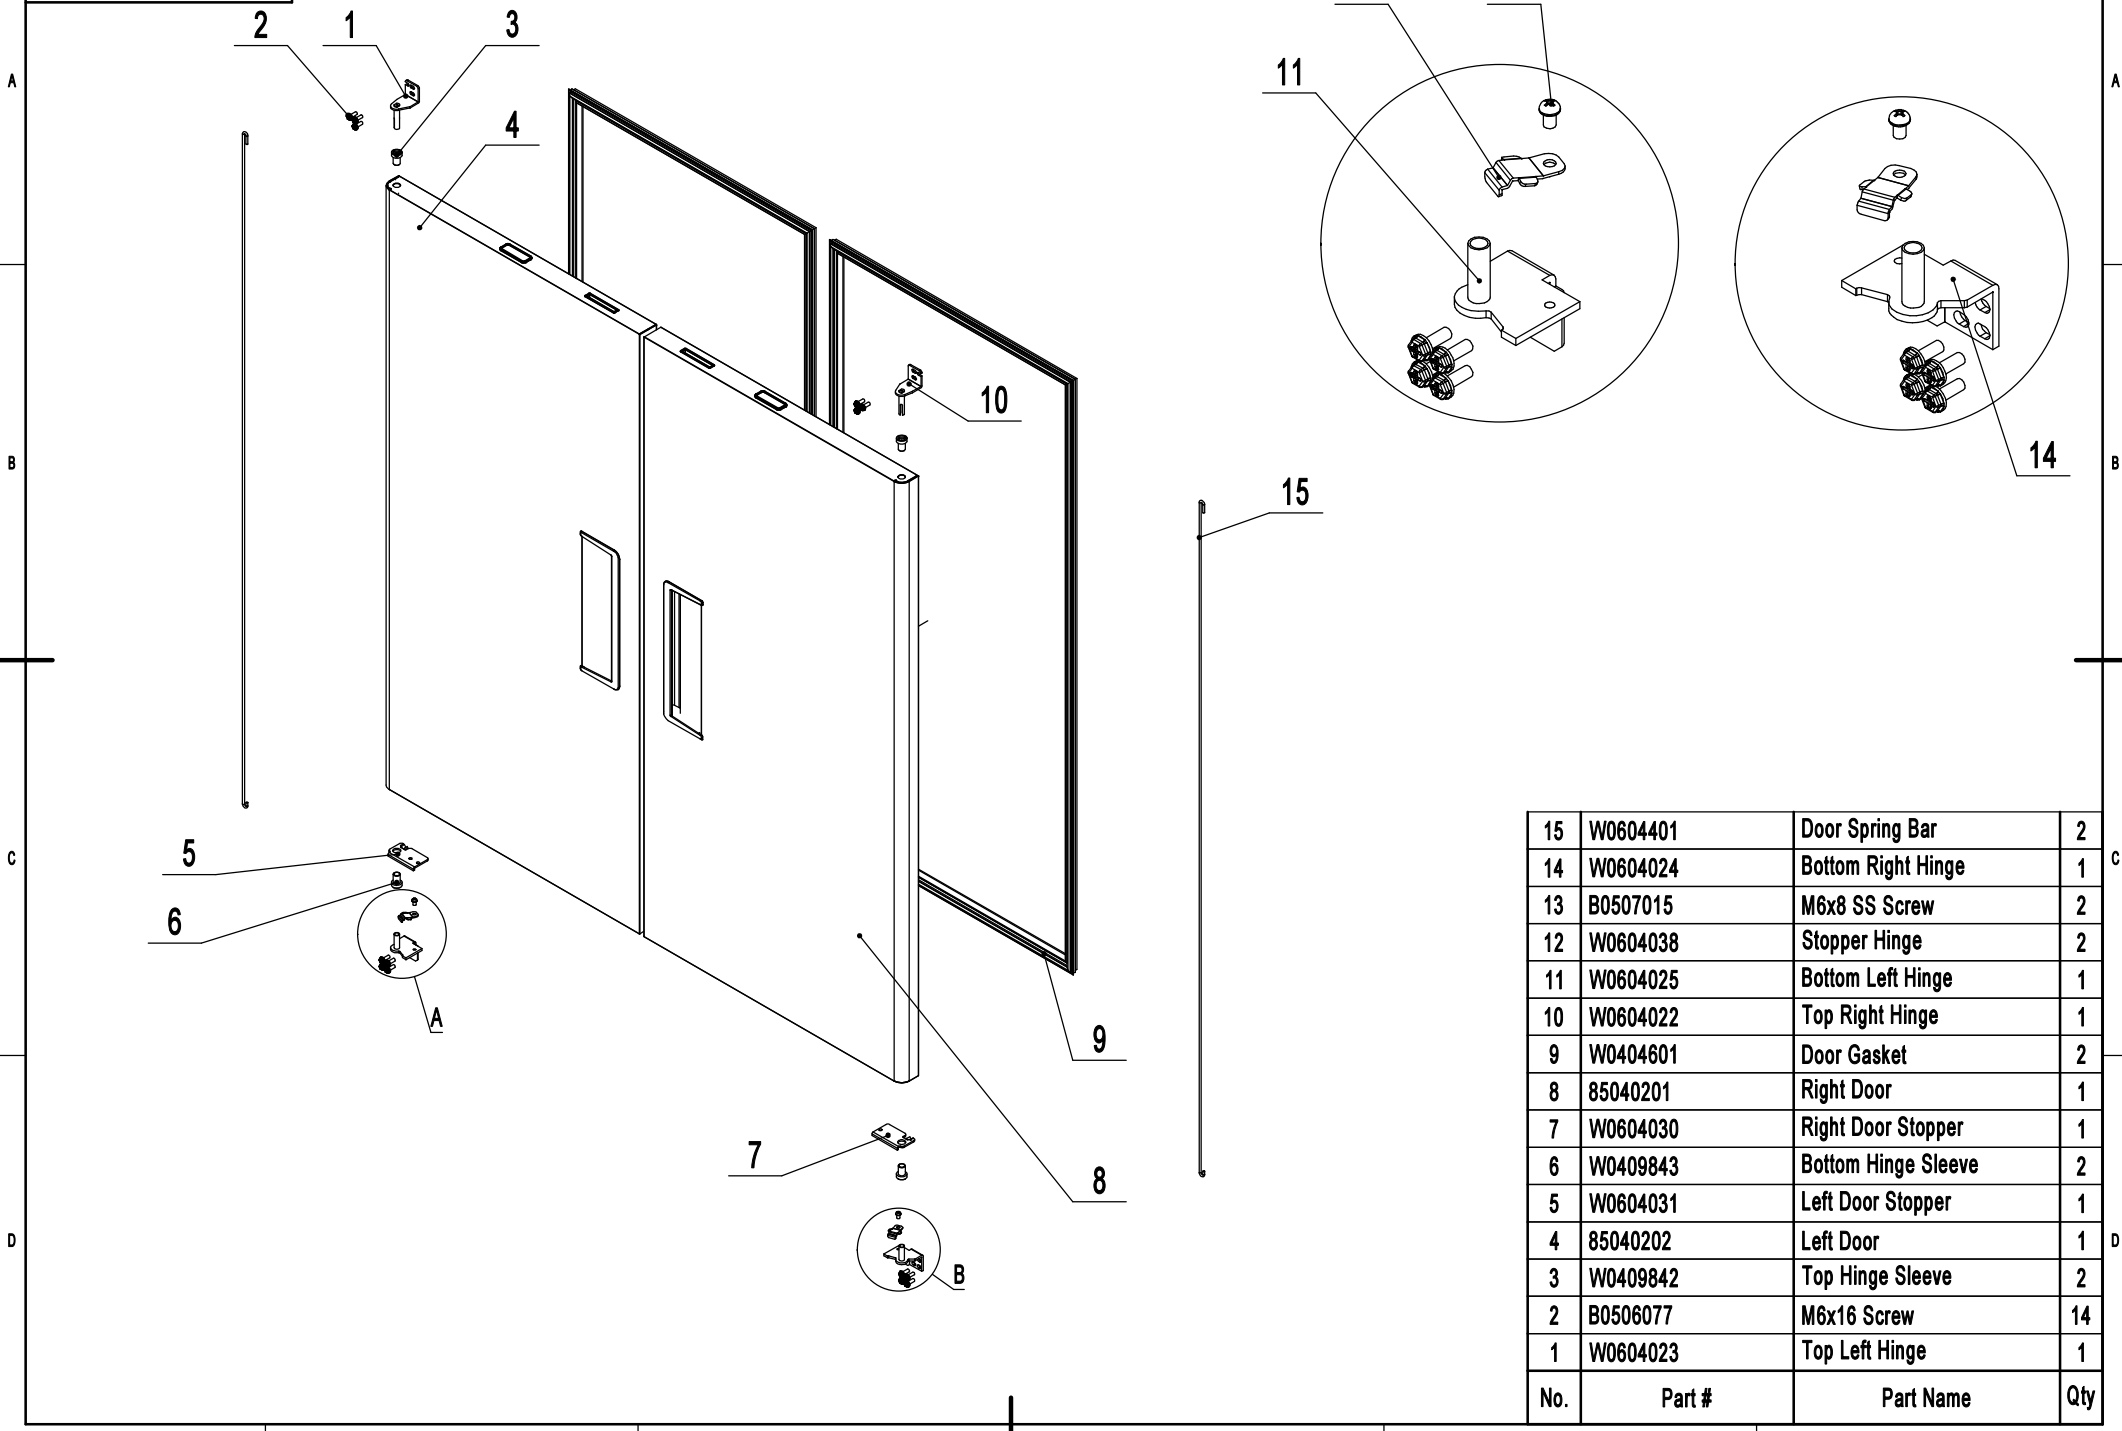

8503-MDA

REV 09.2024

15	W0604401	Door Spring Bar	2
14	W0604024	Bottom Right Hinge	1
13	B0507015	M6x8 SS Screw	2
12	W0604038	Stopper Hinge	2
11	W0604025	Bottom Left Hinge	1
10	W0604022	Top Right Hinge	1
9	W0404601	Door Gasket	2
8	85040201	Right Door	1
7	W0604030	Right Door Stopper	1
6	W0409843	Bottom Hinge Sleeve	2
5	W0604031	Left Door Stopper	1
4	85040202	Left Door	1
3	W0409842	Top Hinge Sleeve	2
2	B0506077	M6x16 Screw	14
1	W0604023	Top Left Hinge	1
No.	Part #	Part Name	Qty