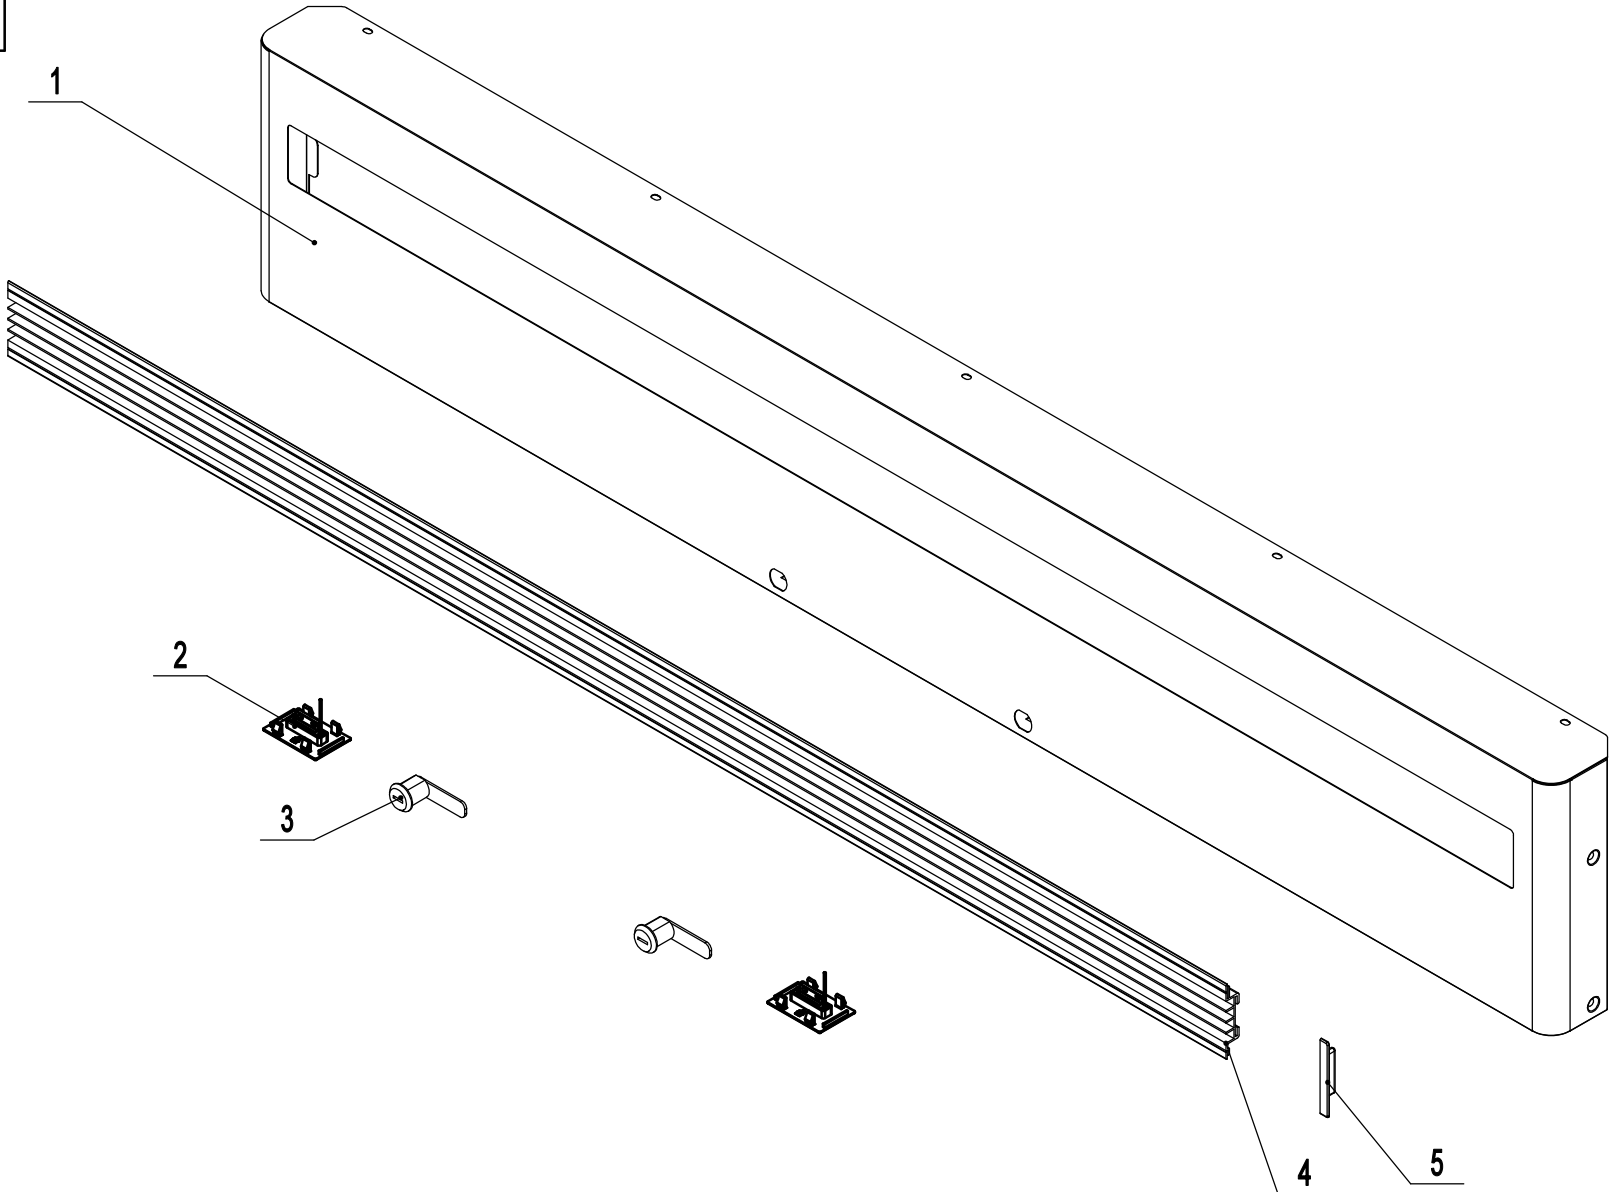

8503GR-MTPA

REV 09.2024

5	W0409272	Black Front Grille Clip	2
4	W0410352	Black Front Grille	1
3	W0604007	Lock & Key	2
2	W0409161	Grey Panel Magnetic Switch	2
1	85031425-430	Top Panel	1

No.	Part #	Part Name	Qty