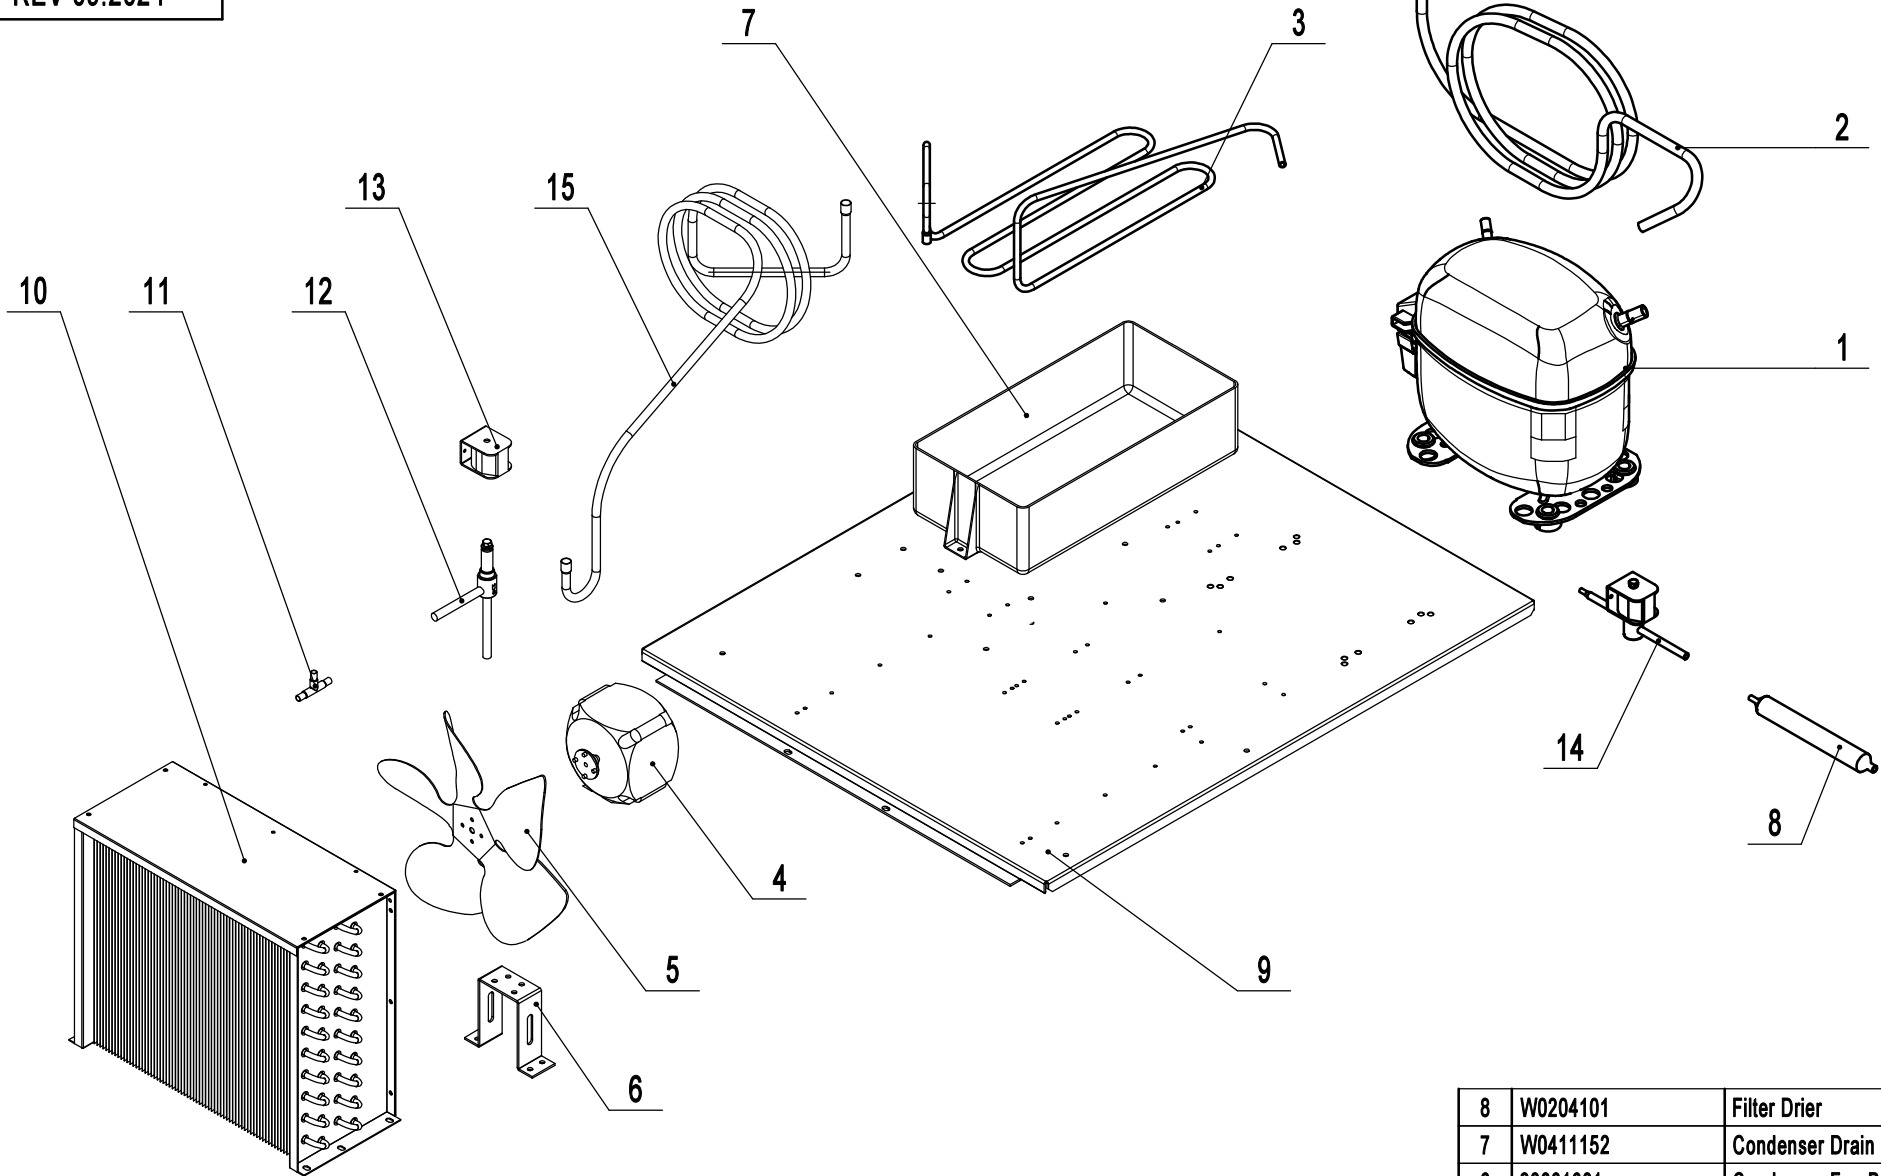

8503GR-SA

REV 09.2024

3	W0402387	Shelf, 24 1/2 x 24 1/4	6
2	66490313	Shelf Clip	24
1	80037410	Shelf Pilaster	8
No.	Part #	Part Name	Qty

8503GR-CCA

REV 09.2024

15	W0210622	Defrost Tube A	1
14	W0205031	Solenoid Valve(Normally Open)	1
13	W0205025	Solenoid Valve Coil	2
12	W0205026	Solenoid Valve(Normally Close)	1
11	W0208017	Tee Copper Joint	1
10	W0203071	Condenser	1
9	85030501	Condensing Unit Board	1