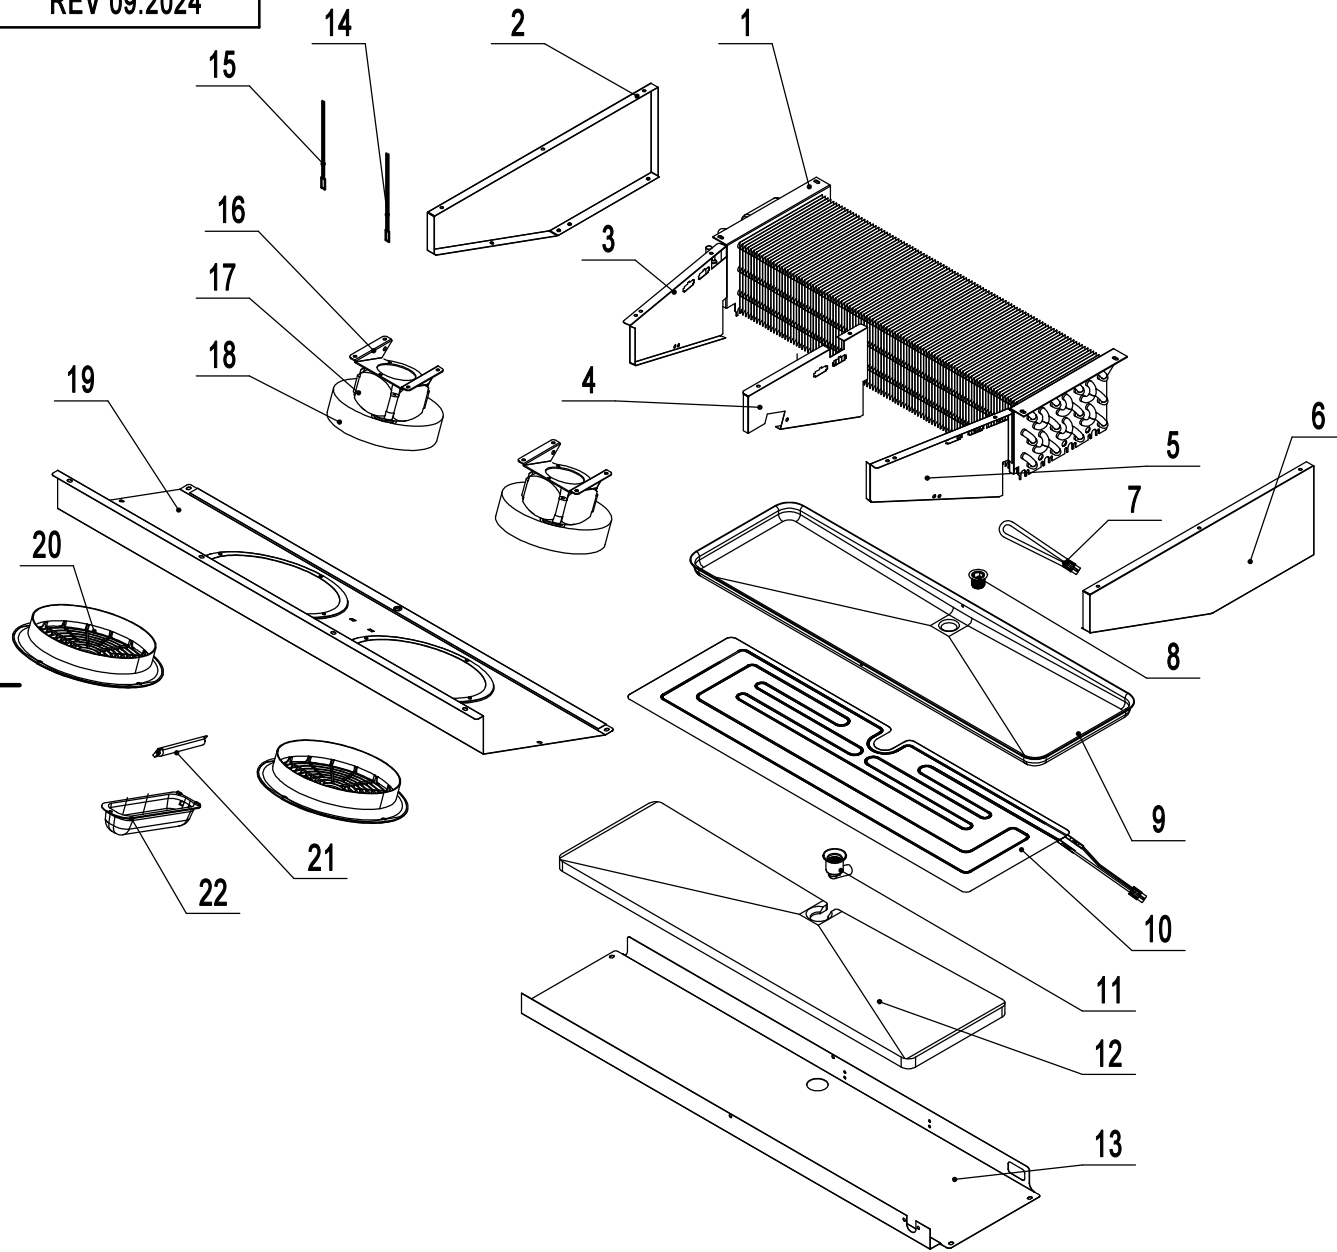

8503GR-EA

REV 09.2024

22	W0409863	Light Cover	1
21	W0304086	LED Light	1
20	W0409080	Evap Fan Shroud	2
19	8114120201	Evap Front Cover	1
18	W0301059	Evap Fan Blade	2
17	W0301904	Evap Fan Motor	2
16	80021501	Evap Fan Bracket	2
15	W0302317	Evap Temp Blue Probe	1
14	W0302316	Room Temp White Probe	1
13	8114120101	Drain Pan Cover	1
12	W0803012	Drain Pan Foam	1
11	W0409858	Evap Drain Pan Connector Elbow	1
10	W0310078	Evap Drain Pan Heater	1
9	80022003	Evap Drain Pan	1
8	W0409859	Evap Drain Pan Screw Connector	1
7	W0310068	Drain Hose Heater	1
6	80021207	Evap Right Baffle	1
5	80021204	Right Evap Air Baffle	1
4	80021205	Middle Evap Air Baffle	1
3	80021203	Left Evap Air Baffle	1
2	80021206	Left Evap Baffle	1
1	W0202135	Evaporator	1
No.	Part #	Part Name	Qty